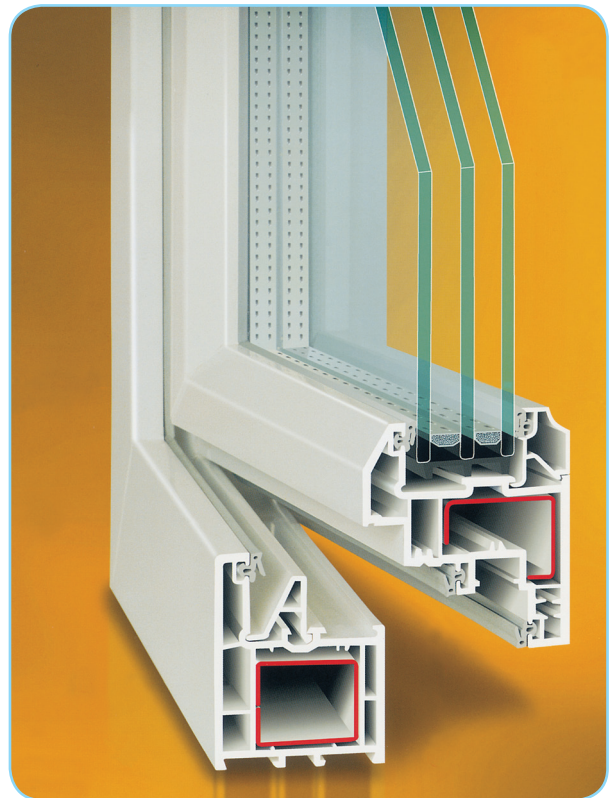

- **“WINDOW EURASIA”** (Window, Door, Glass and Technologies Fair) in Istanbul in February,
- **“ISTANBUL WINDOW”** (Window, Glass Technology, Accessories and Side Industries Fair) in Istanbul in March,
- **“EURASIA FLOOR”** (Carpets, Parquets, Ceramics, All Floor Coverings Fair) in Istanbul in April,
- **“UNICERA”** (Ceramic and Bathroom Fair) in Istanbul in April,
- **“BATHROOM, KITCHEN AND BUILDING MATERIALS FAIR”** (Bathroom, Kitchen Furniture, Flooring Fair) in Ankara in April,
- **“INTERNATIONAL TURKEYBUILD ISTANBUL FAIR”** (International Building Construction Materials and Technologies Fair) in May in Istanbul.
- **“YAPEX CERAMICS & BATH”** (Ceramics, Vitrified Products, Bathroom Armatures and Accessories Fair) in Antalya in October,
- **“YAPEX WINDOOR FAIR”** (Window-Door Systems, Accessories and Equipments Fair) in Antalya in October,
- **“INTERNATIONAL TURKEYBUILD ANKARA FAIR”** (International Building, Construction Materials and Technologies Fair) in October in Ankara,
- **“INTERNATIONAL TURKEYBUILD IZMIR FAIR”** (International Building Construction Materials and Technologies Fair) in October in Izmir.

Exports of Building Glass Products (Value: US$1000)

HS Codes	Products	2007	2008	2009	% Share of countries in 2009
7005	Flat Glass	24 796	51 245	39 965	Egypt (18), Bulgaria (10), Syria (9), Iraq (8)
7007	Safety Glass	149 029	163 371	116 613	Romania (13), Germany (11), Italy (8), the UK (8)
7008	Insulation Glass	35 668	60 306	40 103	Azerbaijan (12), Turkmenistan (11), Romania (9), Kazakhstan (8)
7016	Glass Blocks and Mosaics	7 941	8 902	9 622	Libya (14), Iraq (12), Italy (11), Azerbaijan (11)
7019	Glass Wool	83 486	94 008	76 703	Germany (13), Italy (12), France (6), Iran (6)
TOTAL		300 920	377 832	283 005	Germany (9), Romania (8), Italy (8), France (4)

Source: Undersecretariat for Foreign Trade