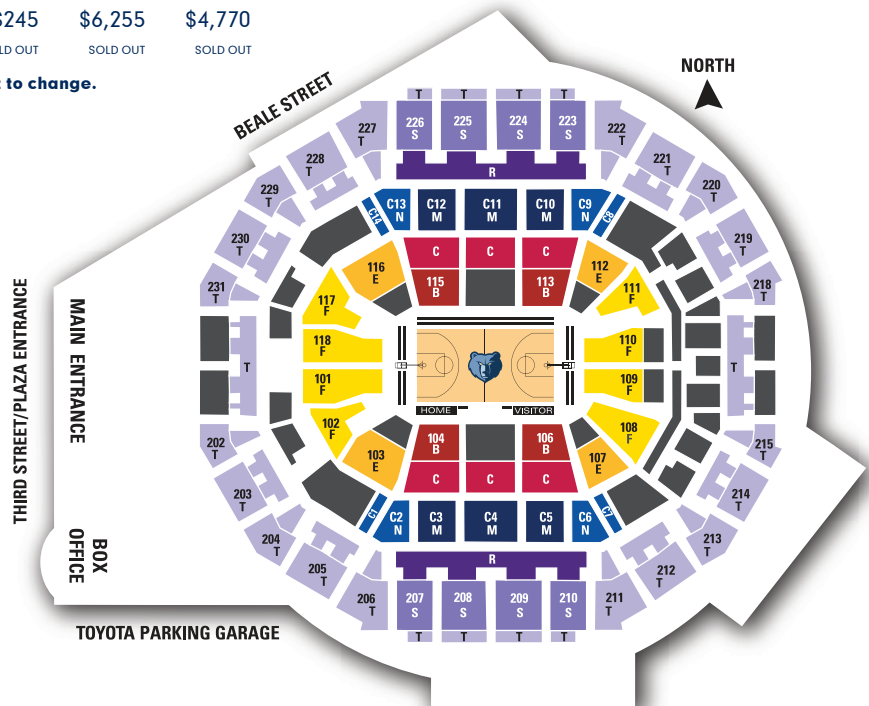

CALL 888.HOOP GRIZZLIES.COM