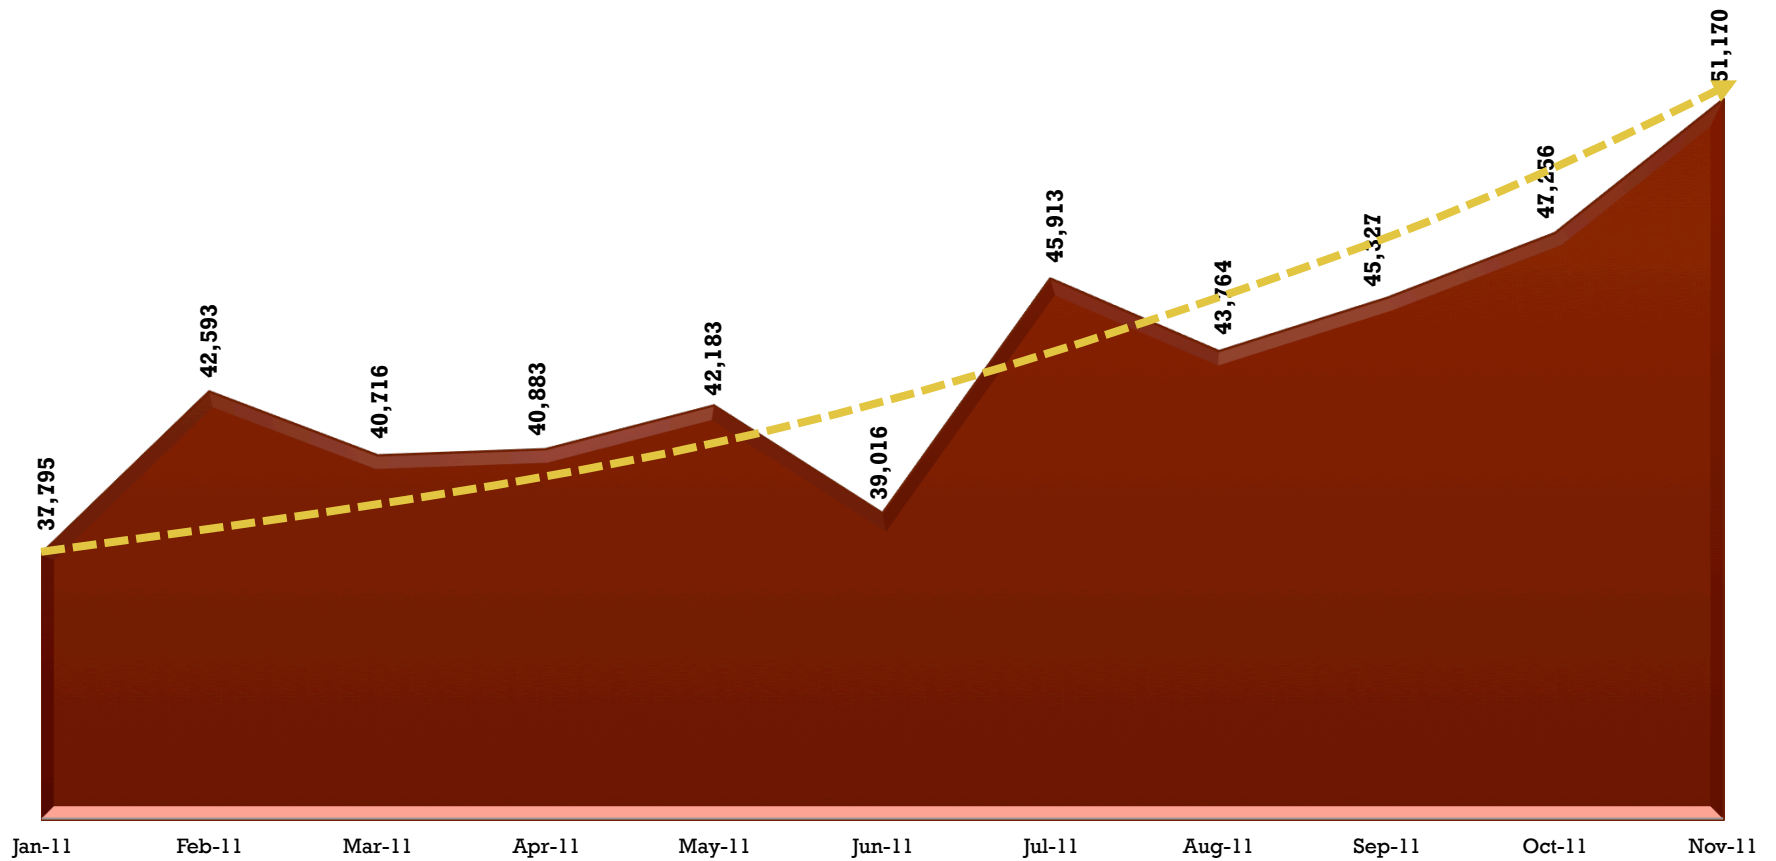

# Unique Visitors – Sal.pr

Period: January 2011 – December 2011  
Source: Certifica.com