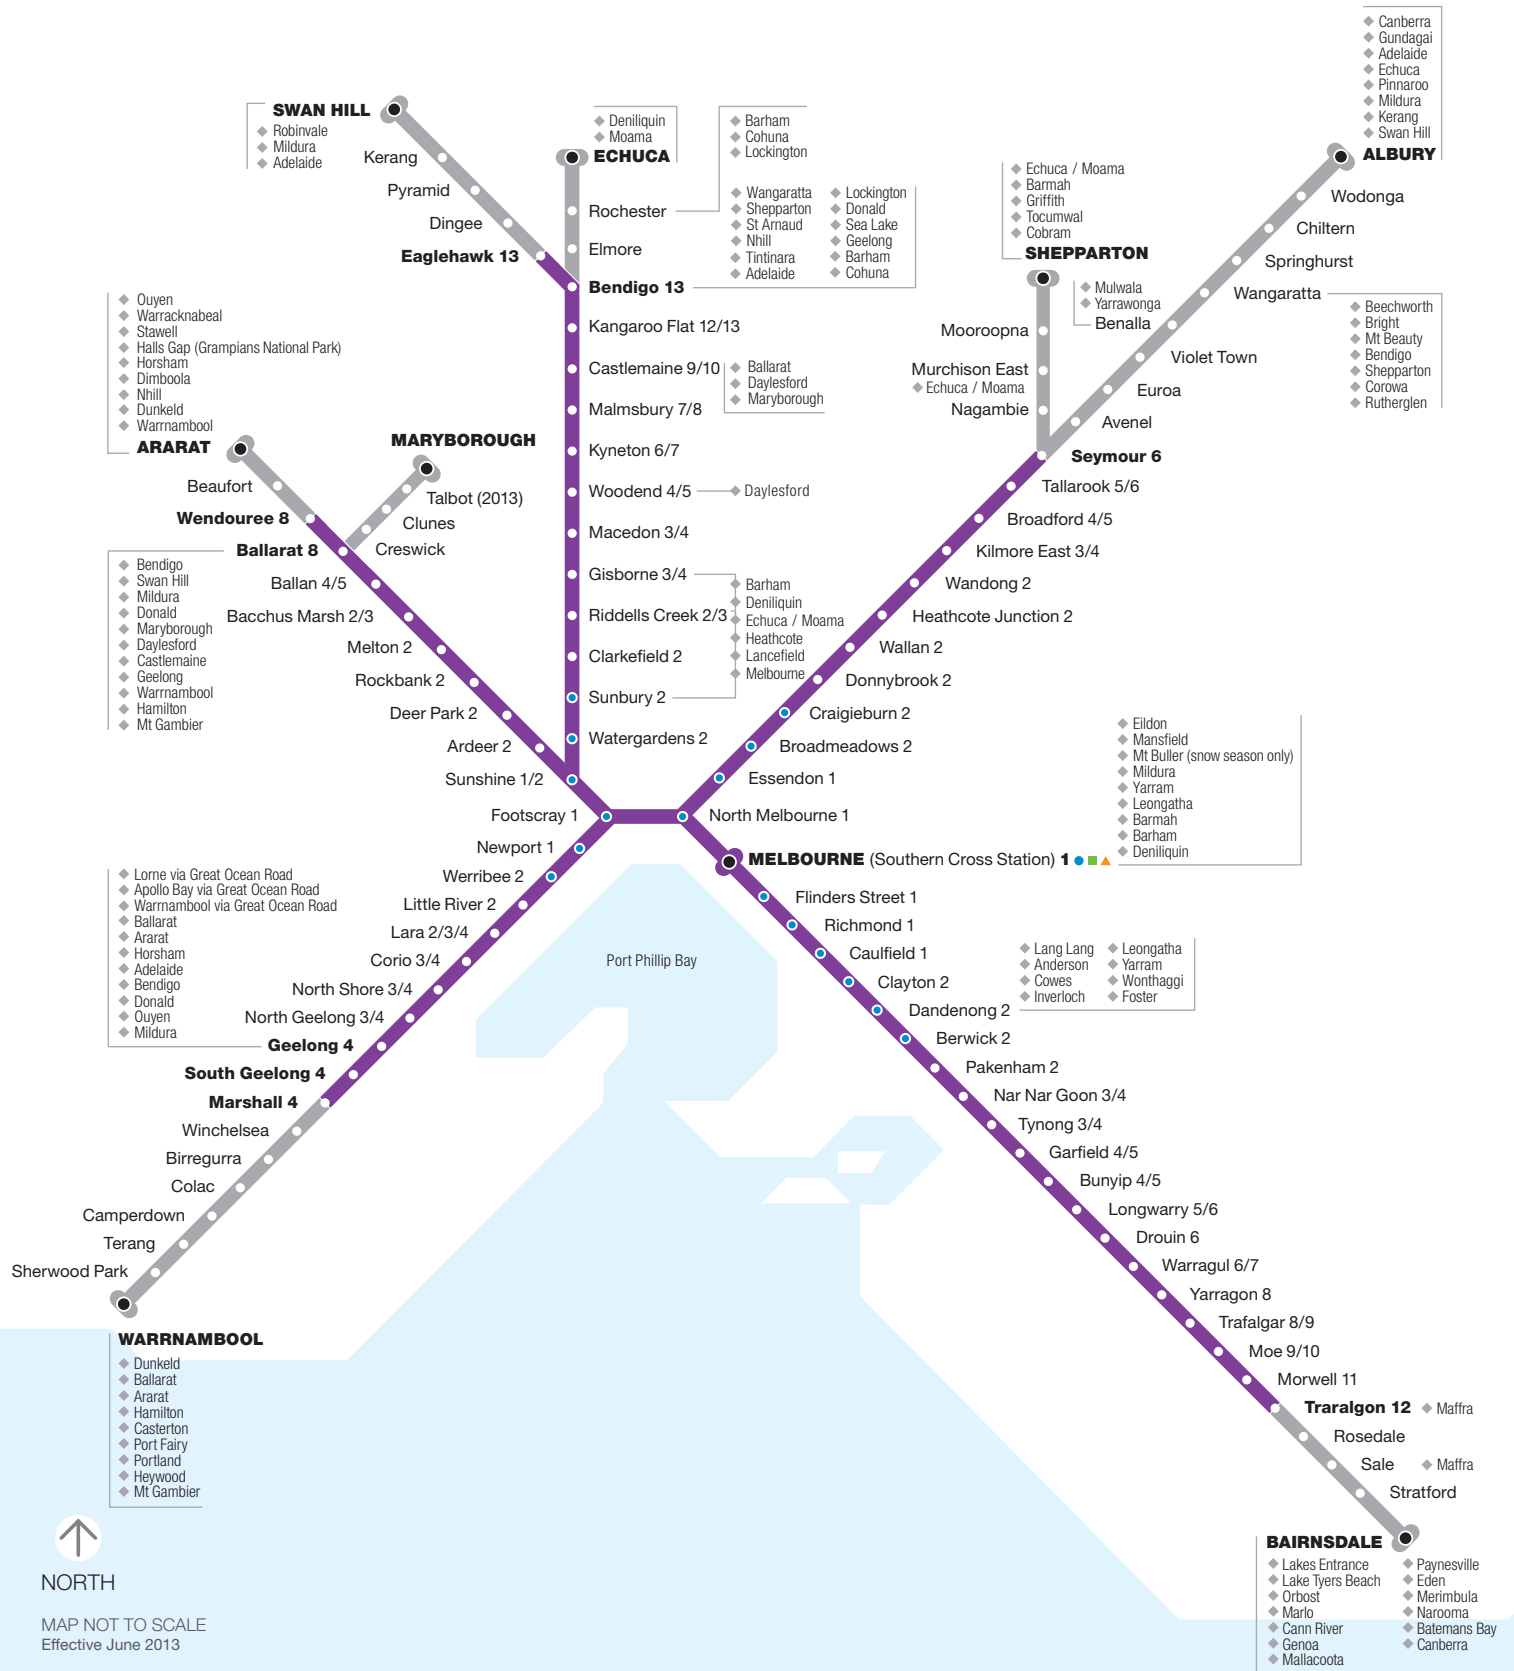

# Regional train myki zones

NORTH  
MAP NOT TO SCALE  
Effective June 2013

**Information**

- V/Line ticketing
- myki zones
- Train station
- Train station
- \*Restricted Metro station
- Route terminus
- Connecting Metro train
- Connecting tram
- Connecting bus
- Connecting coach

For more information visit [ptv.vic.gov.au](http://ptv.vic.gov.au) or call 1800 800 007 (6am – midnight daily)

myki valid for trips wholly within this area  
V/Line ticket required for any travel in this area

**\*Restricted Metro stations:**  
These stations are drop off only travelling to Melbourne, and pick up only travelling from Melbourne.