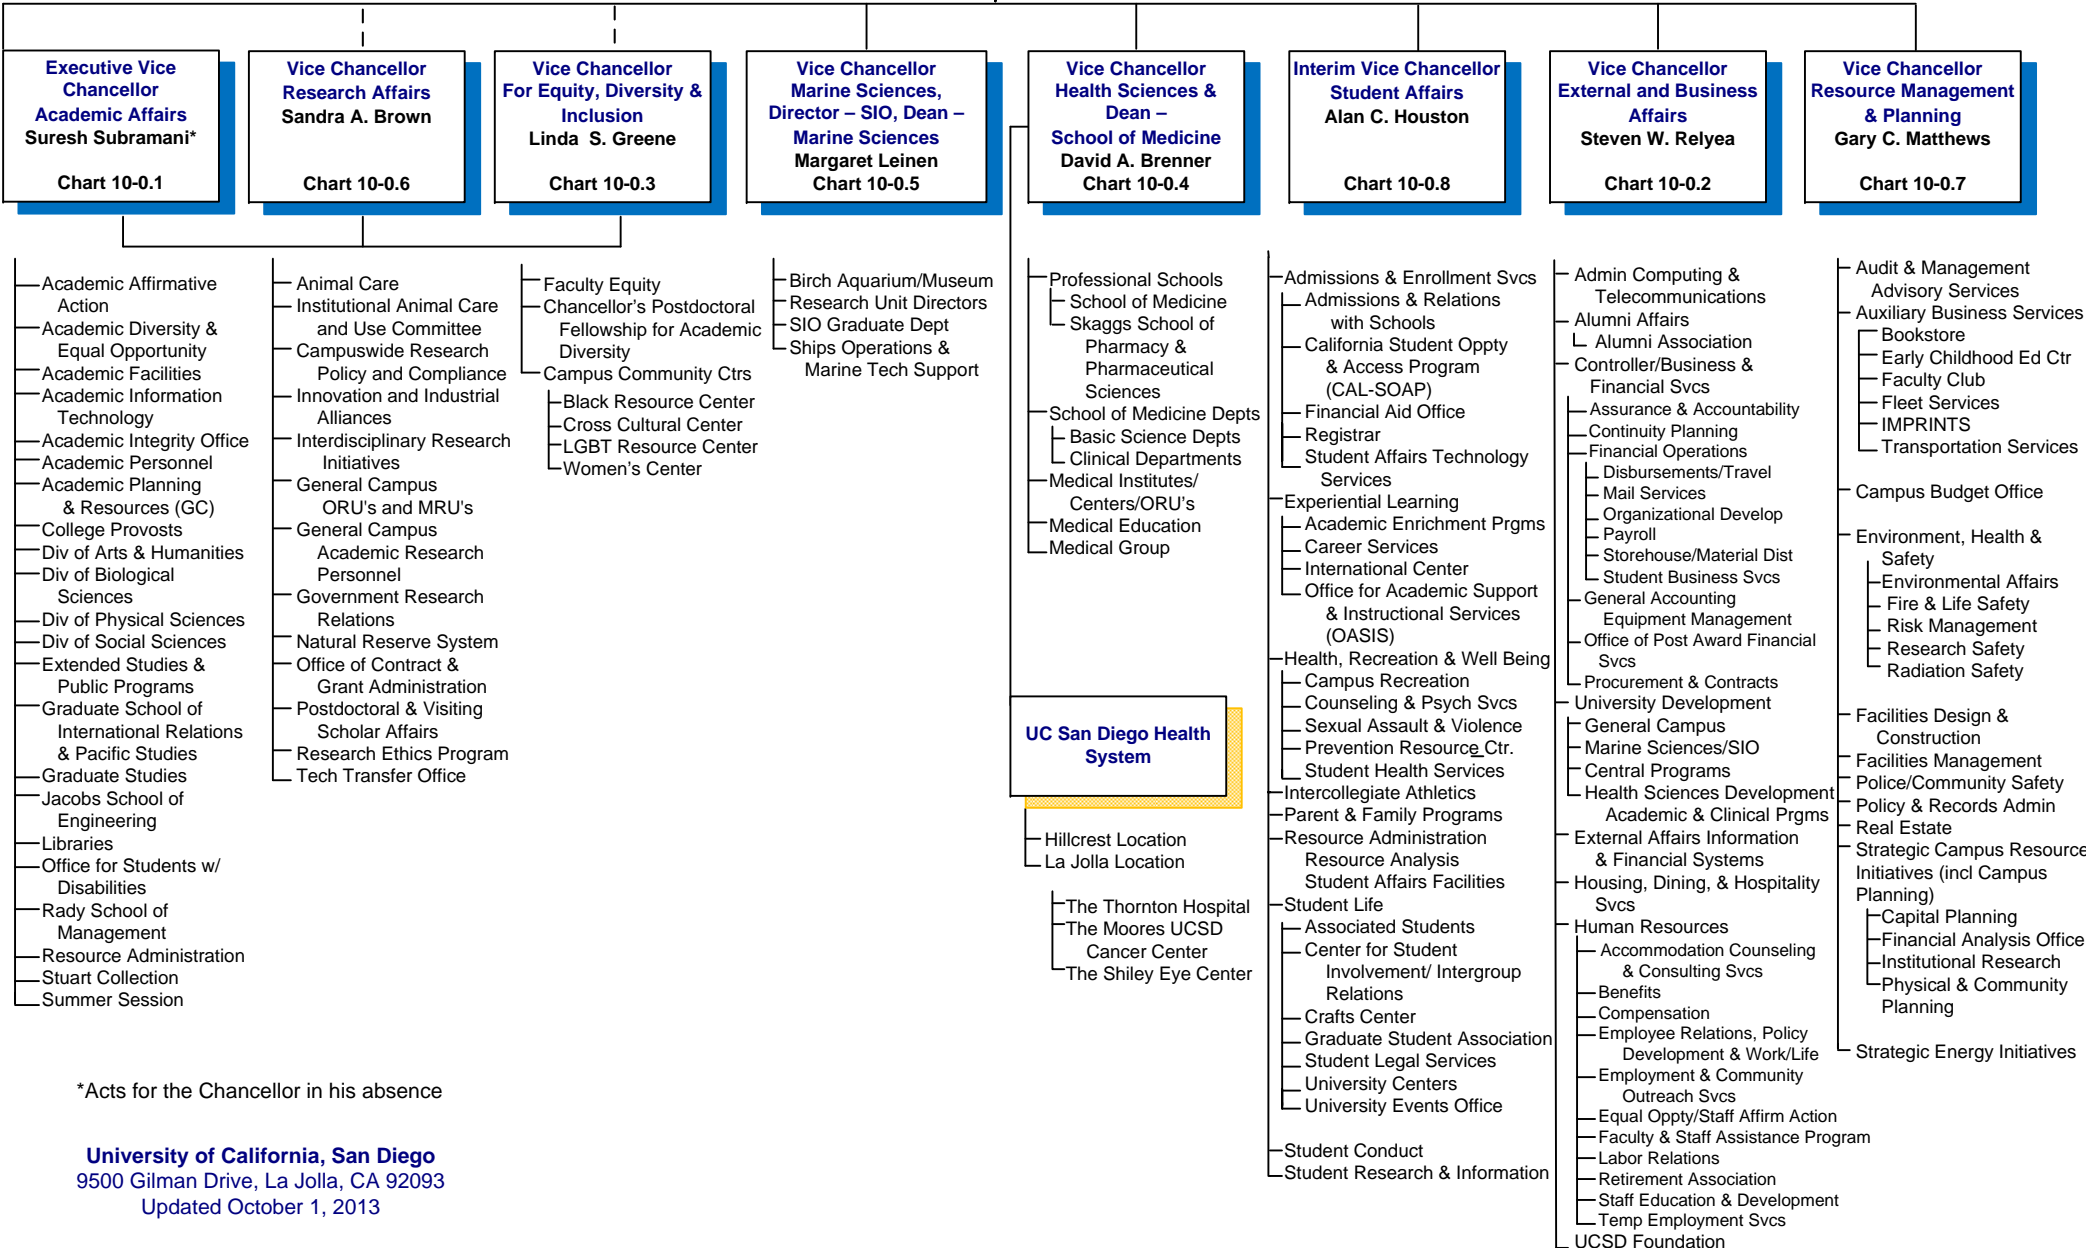

UC SAN DIEGO ADMINISTRATIVE ORGANIZATION CHART

CHANCELLOR
Pradeep K. Khosla

Associate Chancellor/Chief of Staff
Clare M. Kristofco

Chief Campus Counsel
Dan W. Park, JD

*Acts for the Chancellor in his absence