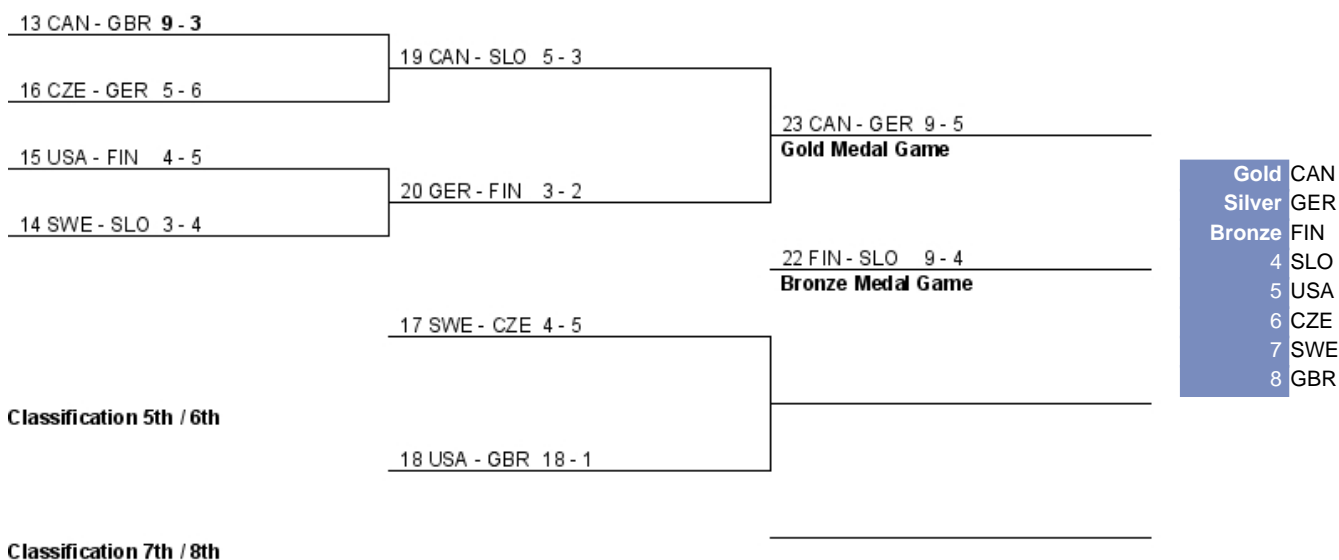

TOURNAMENT PROGRESS

As of 07.06.2012

Game	Group	Date	Time	Teams	Results	1	2	3	4	OT	GWS	Venue
13	QF	TUE 05 JUN	14:00	CAN - GBR	9 - 3	3 - 1	1 - 0	1 - 1	4 - 1			Saturn Arena
14	QF	TUE 05 JUN	16:00	SWE - SLO	3 - 4	1 - 2	1 - 0	1 - 0	0 - 1	0 - 1		Saturn Arena
15	QF	TUE 05 JUN	18:00	USA - FIN	4 - 5	1 - 0	0 - 1	1 - 4	2 - 0			Saturn Arena
16	QF	TUE 05 JUN	20:00	CZE - GER	5 - 6	1 - 2	2 - 0	1 - 2	1 - 1	0 - 0	0 - 1	Saturn Arena
17	CL	WED 06 JUN	14:00	SWE - CZE	4 - 5	0 - 1	2 - 2	2 - 1	0 - 0	0 - 0	0 - 1	Saturn Arena
18	CL	WED 06 JUN	16:00	USA - GBR	18 - 1	5 - 0	5 - 1	5 - 0	3 - 0			Saturn Arena
19	SF	WED 06 JUN	18:00	CAN - SLO	5 - 3	2 - 1	0 - 1	2 - 1	1 - 0			Saturn Arena
20	SF	WED 06 JUN	20:00	GER - FIN	3 - 2	1 - 1	0 - 1	0 - 0	2 - 0			Saturn Arena
21	CL	THU 07 JUN	11:00	SWE - GBR	7 - 2	1 - 0	2 - 0	3 - 2	1 - 0			Saturn Arena
22	BMG	THU 07 JUN	16:30	FIN - SLO	9 - 4	2 - 1	3 - 1	2 - 0	2 - 2			Saturn Arena
23	GMG	THU 07 JUN	19:00	CAN - GER	9 - 5	3 - 1	2 - 1	3 - 3	1 - 0			Saturn Arena

NOTES

As it becomes known that a team will be in a play-off game, that team's NOC code will replace the descriptive code. Games marked by * may be reordered within a phase once the team match-ups in that phase are known. The schedule is subject to change.

LEGEND

1	1st period	2	2nd period	3	3rd period	An	Group A rank	Bn	Group B rank
BMG	Bronze medal game	GMG	Gold medal game	GWS	Game winning shot	Ln	Loser, game 'n'	OT	Overtime
QF	Quarterfinals	SF	Semifinals	Wn	Winner, game 'n'				