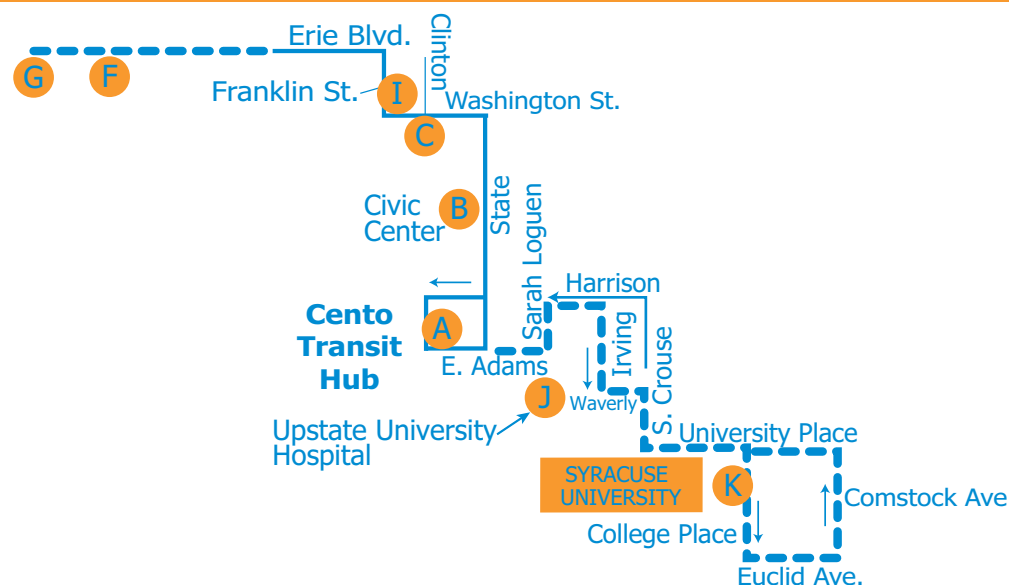

To Downtown & Syracuse University

COMMUTER PARK-N-RIDE SERVICE

FROM/TO: FAIRMOUNT and CAMILLUS

Route	Camillus Commons Park-N-Ride	Fairmount Fair Park-N-Ride	Washington & Clinton Sts.	Civic Center - State & Madison Sts.	Arrival Bay	Centro Transit Hub Salina & Adams Sts.	Upstate University Hospital	Syracuse University College Place
136	5:35	5:43	6:02	6:05	C22	6:10	6:13	6:19
36	6:50	7:00	7:22	7:25	B18	7:30	7:33	7:40
136	7:11	7:21	7:42	7:45	B18	7:50	7:53	8:00
136	7:33	7:43	8:04	8:08	C22	8:15	8:18	8:25

Route	Syracuse University College Place	Bird Library University Place	Upstate University Hospital Board on Harrison St.	Centro Transit Hub Salina & Adams Sts.	Departure Bay	Civic Center - State & Madison Sts.	Washington & Franklin	Fairmount Fair Park-N-Ride	Camillus Commons Park-N-Ride
136	4:10	4:13	4:18	4:25	C22	4:27	4:30	4:50	5:00
36	4:40	4:43	4:48	4:55	C22	4:57	5:00	5:20	5:35
136	5:05	5:08	5:13	5:20	C22	5:22	5:25	5:45	5:55
136	5:30	5:33	5:38	5:45	C22	5:47	5:50	6:10	6:20

Schedule times: AM times in regular **PM times in Bold**

Park free at our Park-N-Ride stations at Camillus Commons and Fairmount Fair.