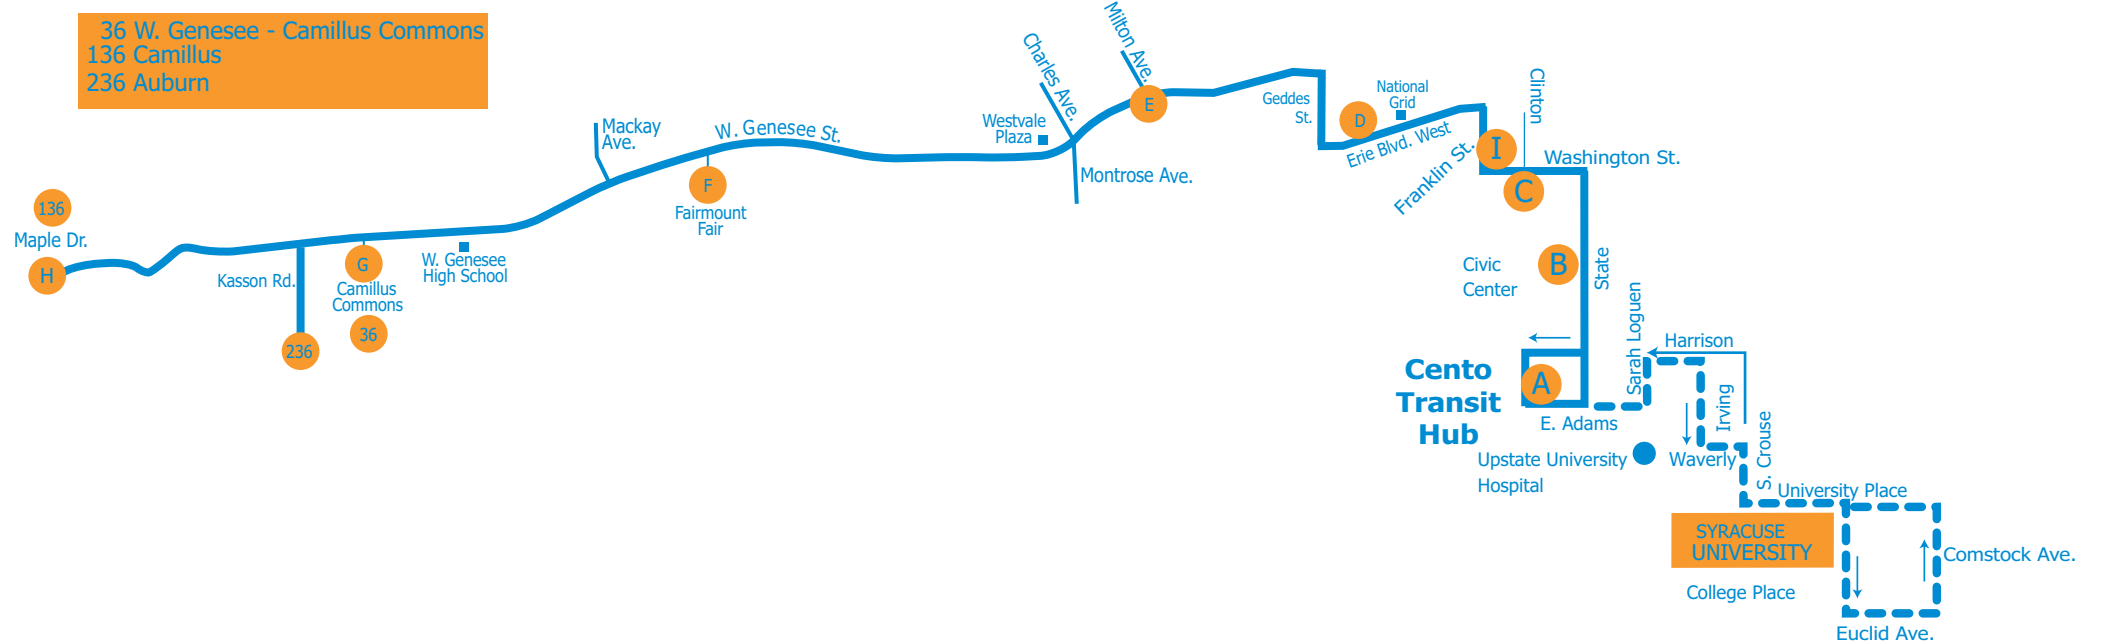

- **Note 1** - This trip will not operate on New Year's Day, Memorial Day, Fourth of July, Labor Day, Thanksgiving Day, & Christmas Day.
- **Note 2** - This trip is a 64 W. Onondaga-Western Lights trip that then continues to Solvay and downtown. It travels the regular 64 Route to Western Lights, then continues on Onondaga Blvd., Onondaga Rd. to Milton Ave.; it then travels the regular 274 Solvay Route to downtown, via Cogswell, Third, Woods, Chemung, Avery, Tompkins, Wilbur, Seymour, Geddes, Otisco, Wyoming, Gifford, Shonnard, Adams, Salina. From Downtown, customers must board the 64 bus at Bay A7.

Some Camillus trips continue to/from S.U.
Please see the other side of this bus schedule for Commuter Service.