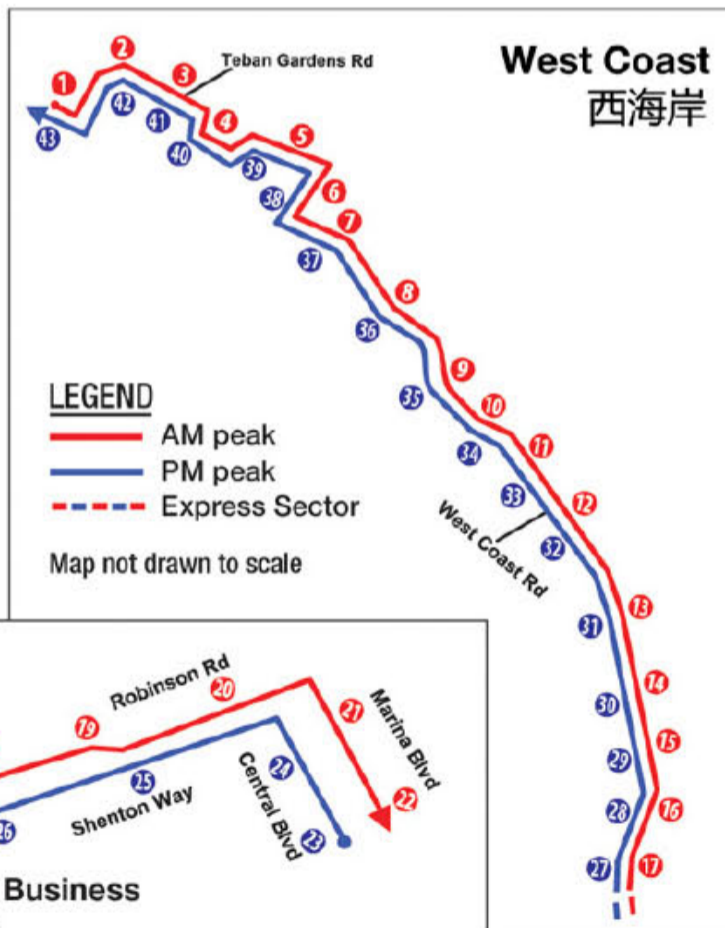

# 655

**New Service from Monday, 17 February 2014**  
**新路线从2014年2月17日(星期一)起开始川行**

- Offers a direct connection between West Coast and the Central Business District (CBD)
- Operates during weekday peak hours (excluding public holidays)
  - Morning peak: Two trips (7.35am and 7.50am) from West Coast Road to Marina Boulevard
  - Evening Peak: Two trips (6.20pm and 6.35pm) from Central Boulevard to West Coast Road
- 提供直通连接西海岸路和中央商业区(CBD)
- 于周一至周五(公共假期除外)的繁忙时段川行:
  - 早晨繁忙时段: 7时35分与7时50分各一趟, 从西海岸路川行至滨海林荫道
  - 傍晚繁忙时段: 6时20分和6时35分各一趟, 从中央林荫道川行至西海岸路

	ADULT	CHILD	STUDENT	SENIOR CITIZEN
Card Fare Per Trip	\$2.03	\$0.88	\$0.88	\$1.32
Cash Fare Per Trip	\$2.20	\$2.20	\$2.20	\$2.20

**Morning Peak: 7.35am & 7.50am**  
**From West Coast Road (Between Blk 50/51)**

Road Name	Bus Stop Description	Bus Stop No.
1 WEST COAST RD	BET BLK 50/51	20129
2 TEBAN GDNS RD	AFT HASANAH MOUE	20239
3 TEBAN GDNS RD	BLK 12	20219
4 TEBAN GDNS RD	OPP PANDAN PR SCH	20209
5 PANDAN GDNS	AYER RAJAH CC	20181
6 PANDAN GDNS	BLK 407	20191
7 WEST COAST RD	BLK 408	20149
8 WEST COAST RD	OPP ANGLISS BLDG	20139
9 WEST COAST HIGHWAY	THE JAP SEC SCH	20289
10 WEST COAST RD	OPP TANGLIN SEC SCH	20299
11 WEST COAST RD	BLK 512	17079
12 WEST COAST RD	OPP BLK 701	17069
13 WEST COAST RD	BLK 601	17049
14 WEST COAST RD	OPP KENT RIDGE SEC SCH	17039
15 WEST COAST RD	OPP WEST BAY RESORT CONDO	17389
16 WEST COAST RD	OPP WASEDA S SNR HIGH SCH	17029
17 WEST COAST RD	VARSIITY PK	17019
18 ANSON RD	HUB SYNERGY PT	03222
19 ROBINSON RD	AFT CAPITAL TWR	03111
20 ROBINSON RD	OPP THE OGILVY CTR	03071
21 MARINA BLVD	THE SAIL	03381
22 MARINA BLVD	MARINA BAY FINANCIAL CTR	03391