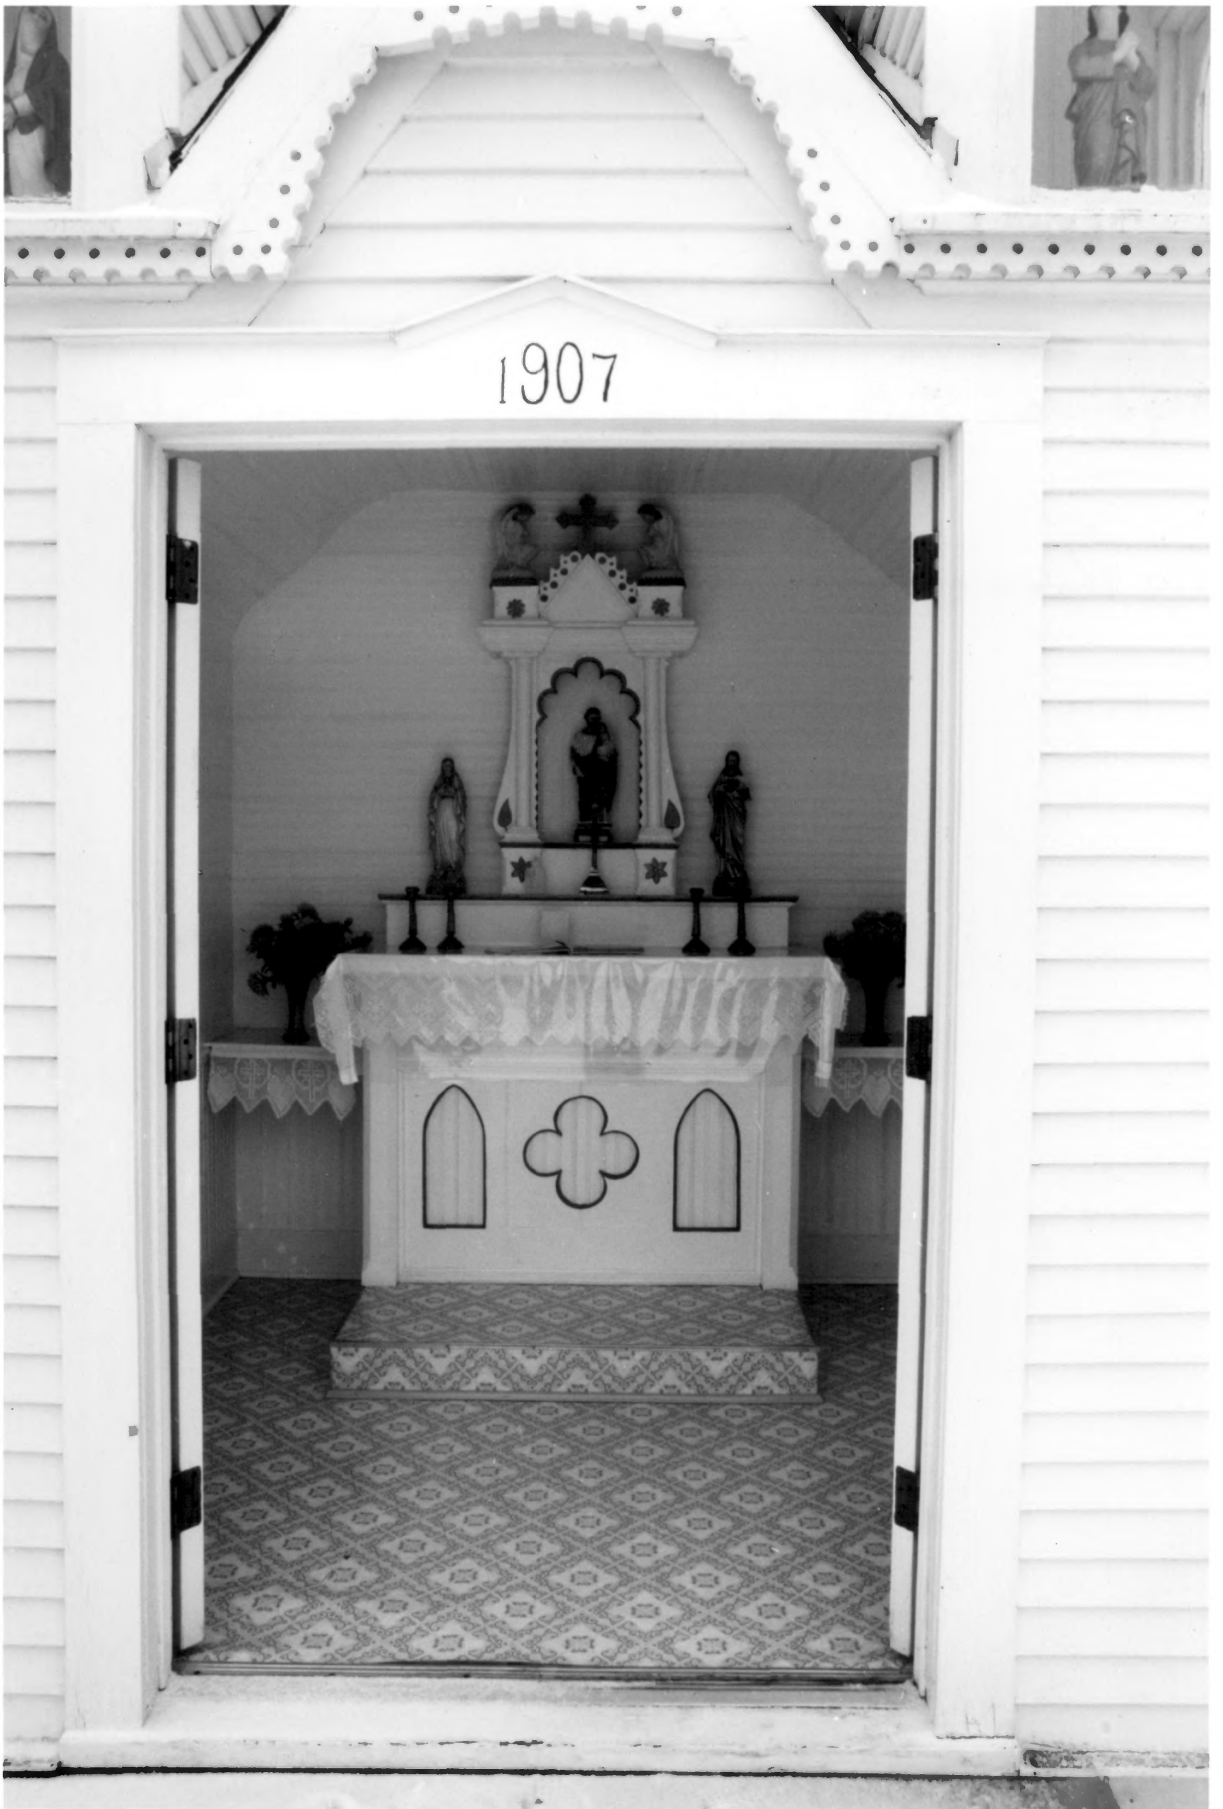

View looking southwest

5

St. Joseph's Chapel
Walsh Co., N.D.

Norene Roberts, photographer

Feb. 17, 1992

negative; State Historical Society of North Dakota
Bismarck, N.D.

View looking west

1907