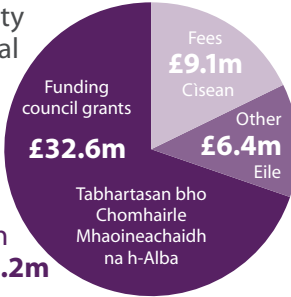

University of the
Highlands and Islands
Oilthigh na Gàidhealtachd
agus nan Eilean

Facts 2014

Fiosrachadh 2014

* The University
has an annual
income of
£48.2m

* Is e teachd
a-steach
bliadhnail an
oilthigh **£48.2m**