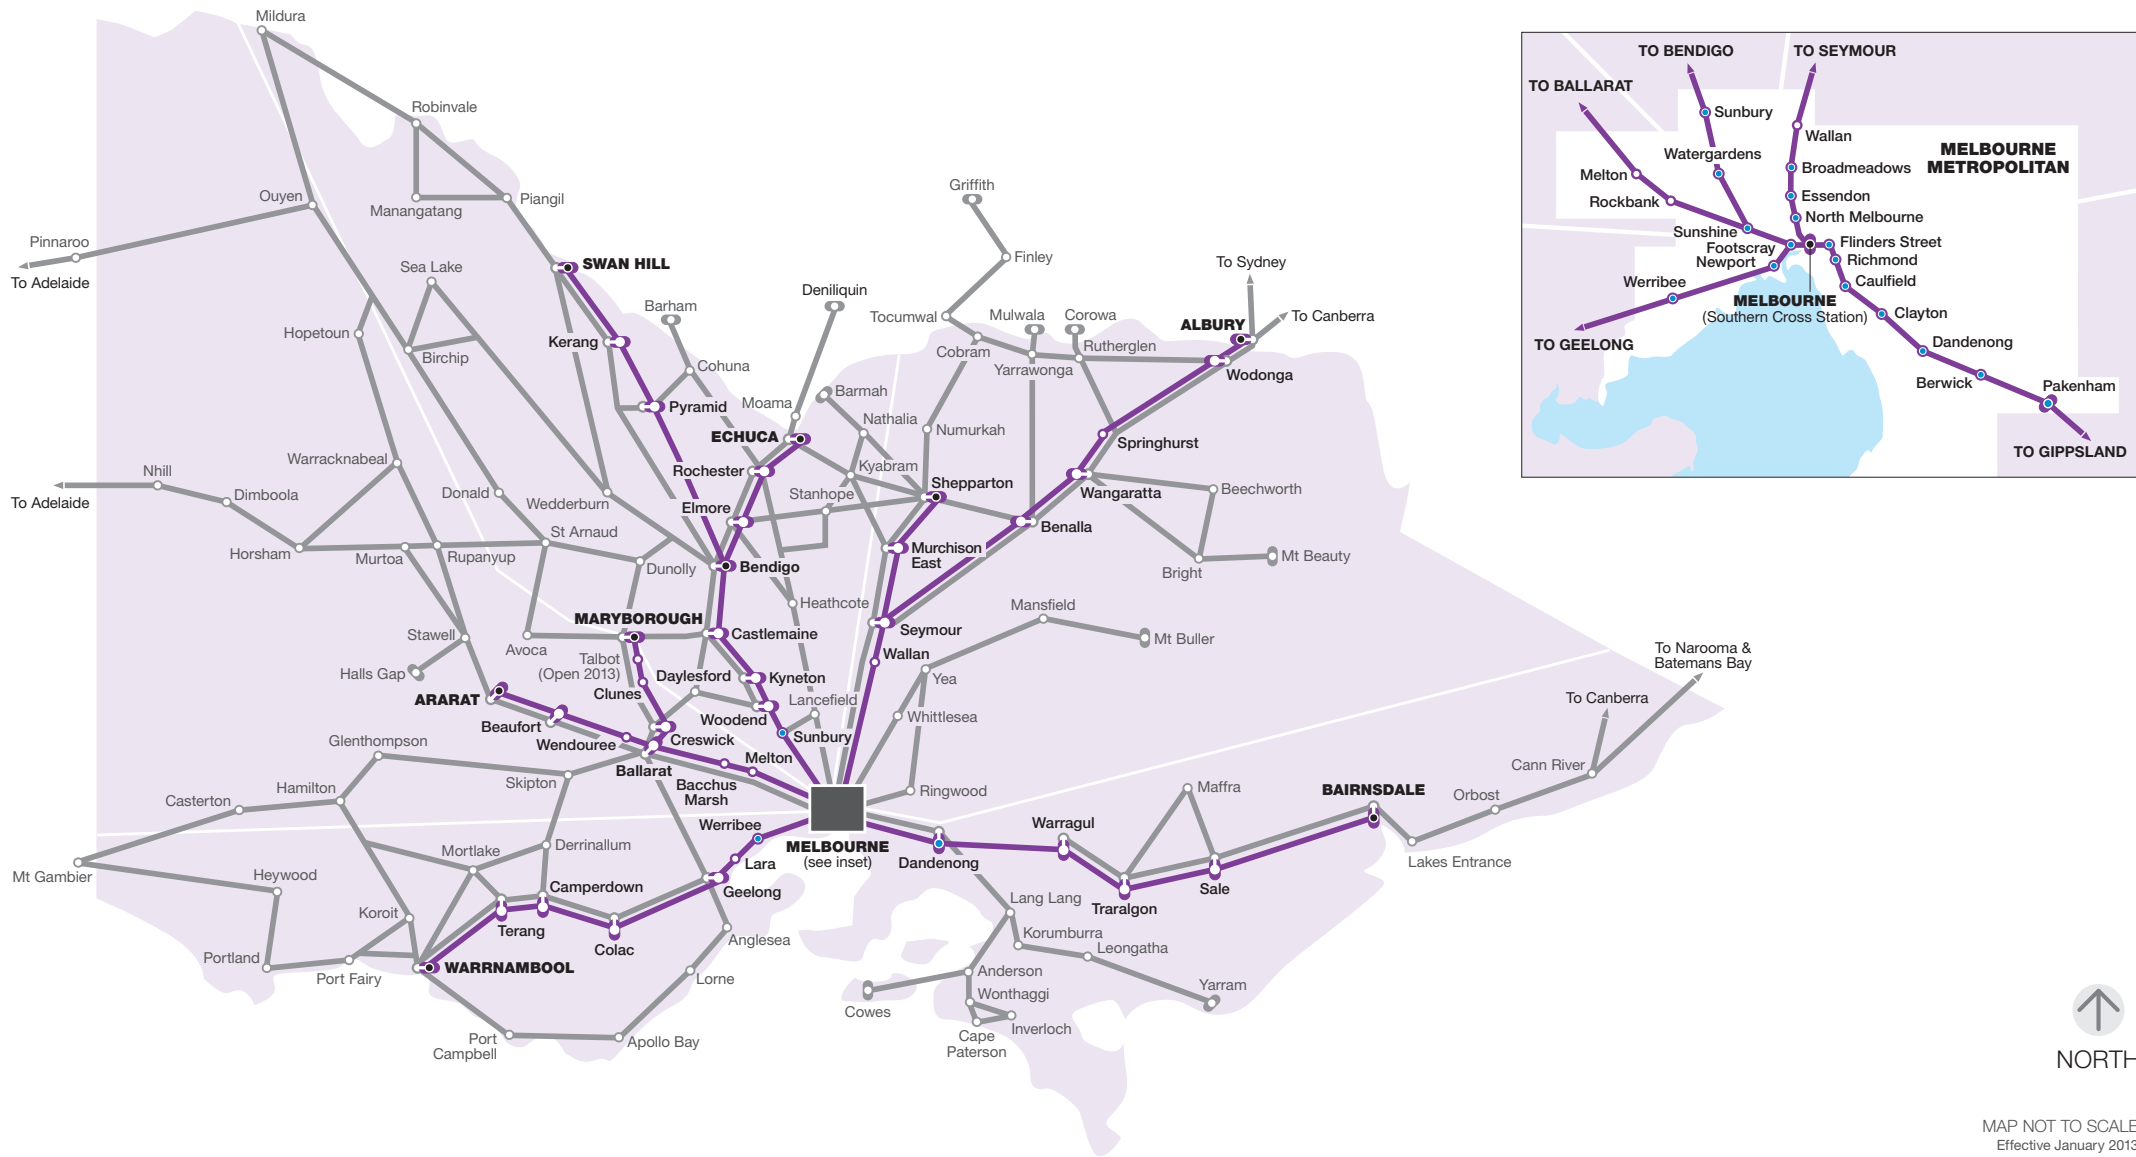

Regional train and coach network

Information

- Train service
- Coach service
- Restricted metro station
- Shared train station and coach stop
- Shared train terminus and coach stop
- Coach terminus

For more information visit ptv.vic.gov.au or call 1800 800 007 (6am – midnight daily)

Restricted metropolitan stations:
These stations are drop off only travelling to Melbourne, and pick up only travelling from Melbourne.