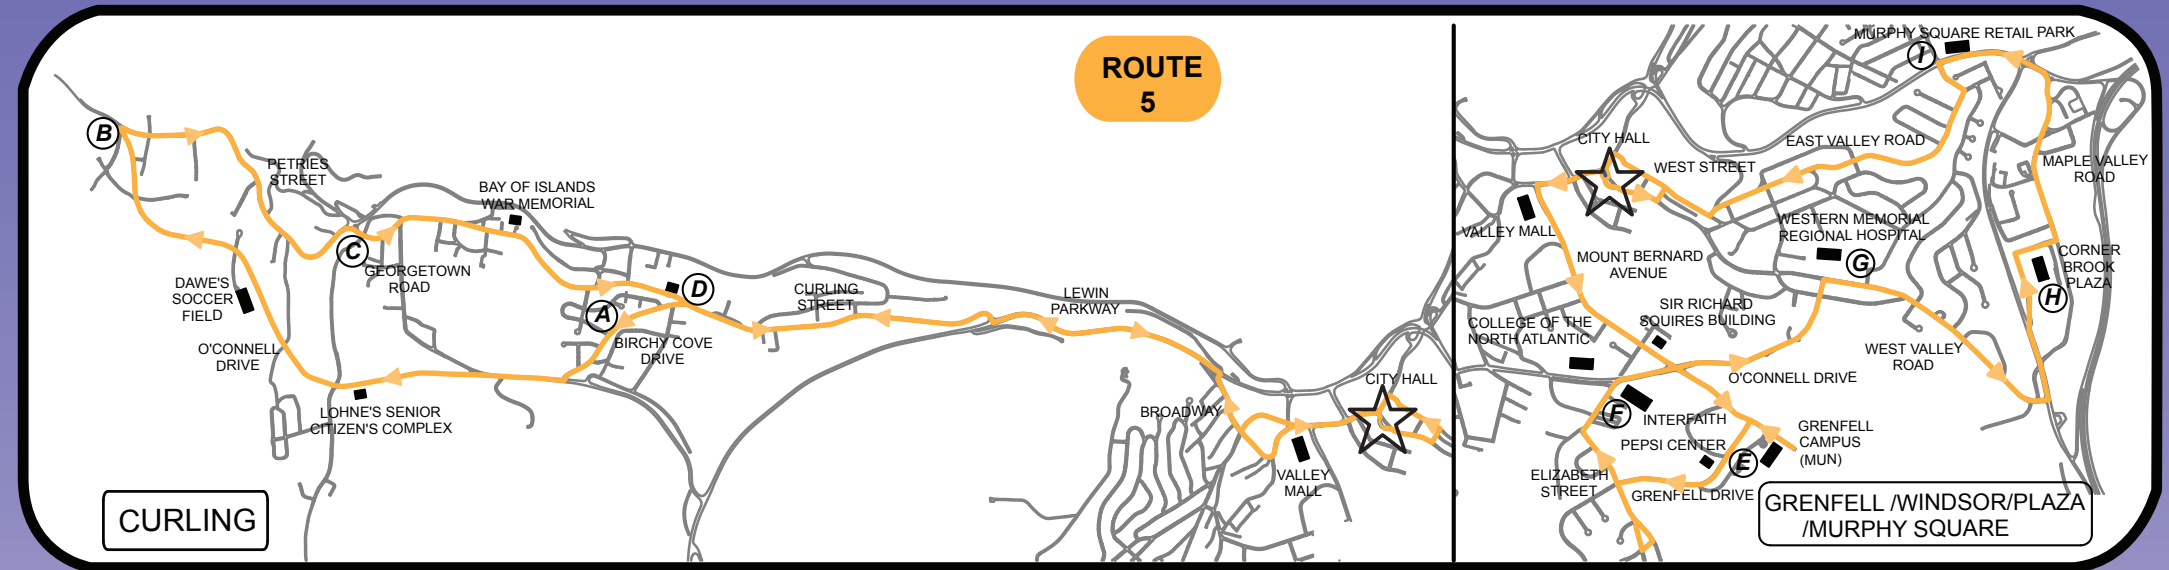

Recorded Information
 639-7BUS (7287)
 Online information at:
 www.cornerbrook.com

Corner Brook Transit

Bus Schedule

★ Main Transfer Terminal (Park Street)

Route 5 - Monday to Friday

Times	Route 5										
★ Main Transfer Terminal	7:00 AM	8:00 AM	9:00 AM	10:00 AM	11:00 AM	12:00 PM	1:00 PM	2:00 PM	3:00 PM	4:00 PM	5:00 PM
A) Birchy Cove Drive	7:08 AM	8:08 AM	9:08 AM	10:08 AM	11:08 AM	12:08 PM	1:08 PM	2:08 PM	3:08 PM	4:08 PM	5:08 PM
B) Petries Street/O'Connell	7:13 AM	8:13 AM	9:13 AM	10:13 AM	11:13 AM	12:13 PM	1:13 PM	2:13 PM	3:13 PM	4:13 PM	5:13 PM
C) Georgetown Road	7:16 AM	8:16 AM	9:16 AM	10:16 AM	11:16 AM	12:16 PM	1:16 PM	2:16 PM	3:16 PM	4:16 PM	5:16 PM
D) Curling St/Birchy Cove Dr.	7:19 AM	8:19 AM	9:19 AM	10:19 AM	11:19 AM	12:19 PM	1:19 PM	2:19 PM	3:19 PM	4:19 PM	5:19 PM
★ Main Transfer Terminal	7:30 AM	8:30 AM	9:30 AM	10:30 AM	11:30 AM	12:30 PM	1:30 PM	2:30 PM	3:30 PM	4:30 PM	5:30 PM
E) Grenfell Campus	7:35 AM	8:35 AM	9:35 AM	10:35 AM	11:35 AM	12:35 PM	1:35 PM	2:35 PM	3:35 PM	4:35 PM	5:35 PM
F) Interfaith Cottages	7:40 AM	8:40 AM	9:40 AM	10:40 AM	11:40 AM	12:40 PM	1:40 PM	2:40 PM	3:40 PM	4:40 PM	5:40 PM
G) WMR Hospital	7:45 AM	8:45 AM	9:45 AM	10:45 AM	11:45 AM	12:45 PM	1:45 PM	2:45 PM	3:45 PM	4:45 PM	5:45 PM
H) Corner Brook Plaza	7:47 AM	8:47 AM	9:47 AM	10:47 AM	11:47 AM	12:47 PM	1:47 PM	2:47 PM	3:47 PM	4:47 PM	5:47 PM
I) Murphy Square	7:55 AM	8:55 AM	9:55 AM	10:55 AM	11:55 AM	12:55 PM	1:55 PM	2:55 PM	3:55 PM	4:55 PM	5:55 PM

Corner Brook Transit on Google Maps!

Access route information, transit stops, schedule and fare information to make trip planning quick and easy.