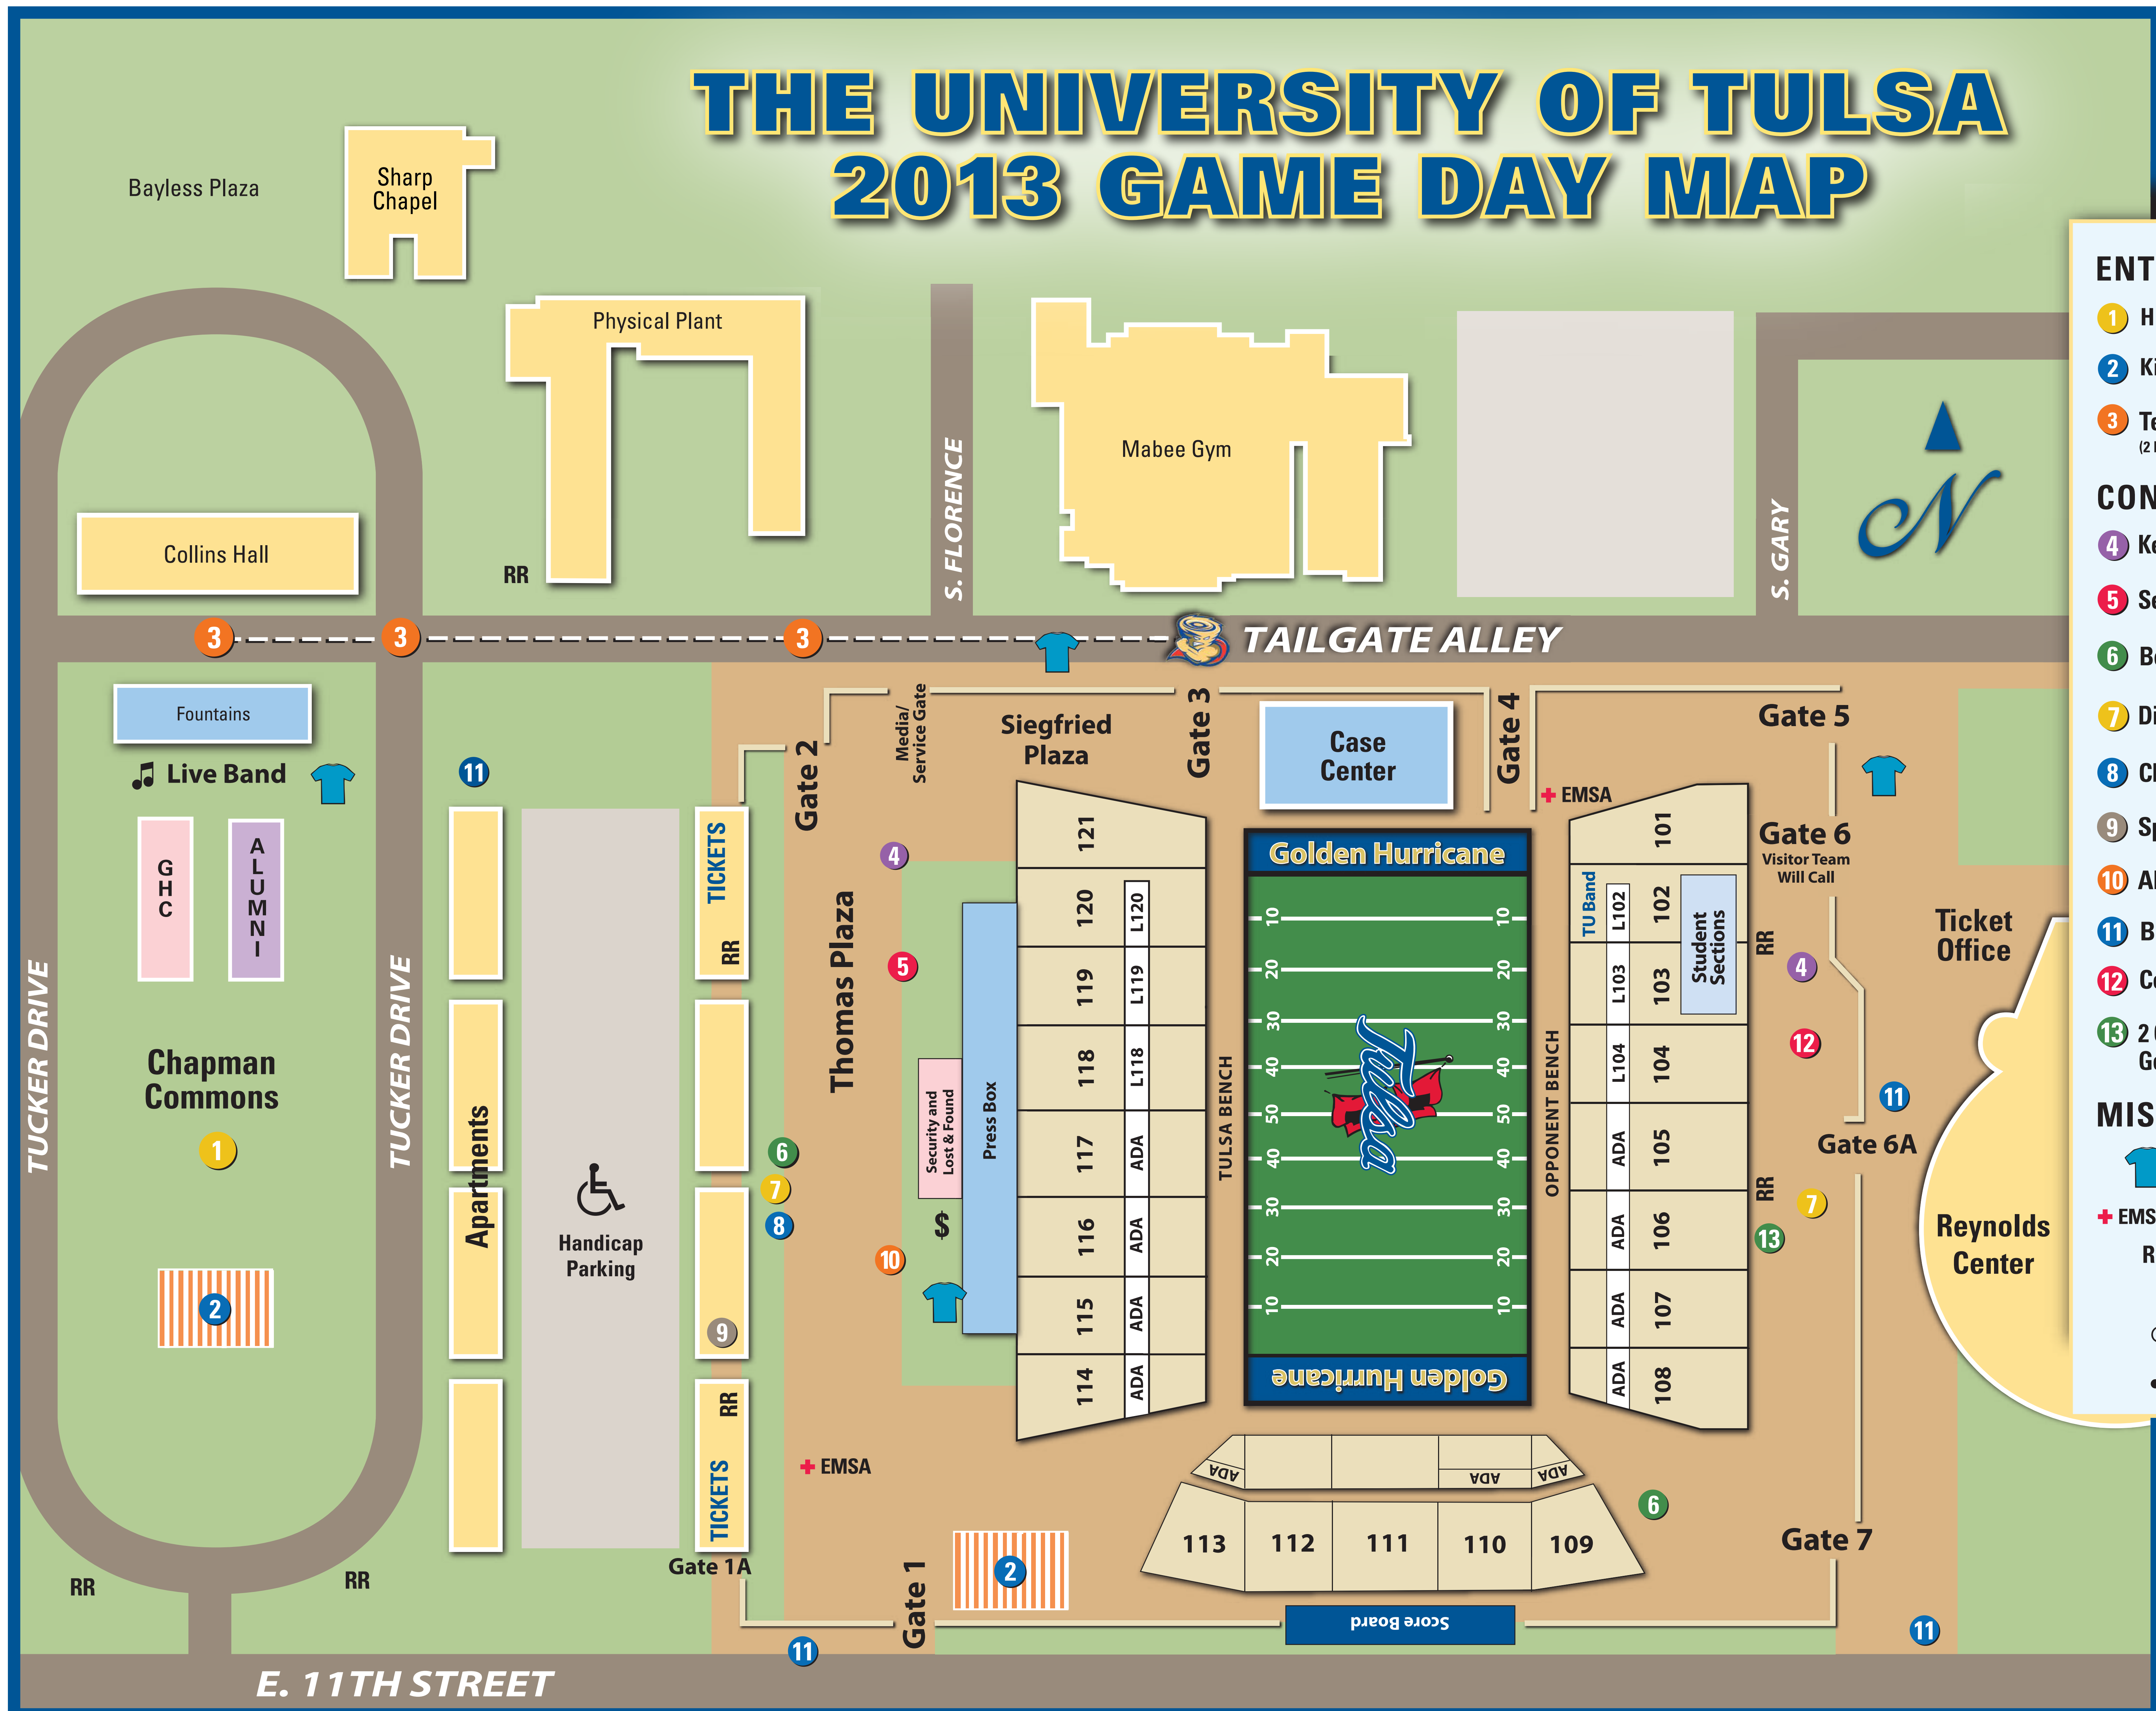

# THE UNIVERSITY OF TULSA 2013 GAME DAY MAP

- ENTERTAINMENT**
- 1 Hurricane Alley
  - 2 Kids Zone
  - 3 Team Walk  
(2 hours 15 minutes prior to kickoff)
- CONCESSIONS**
- 4 Kettle Corn / Lemonade / Snow Cones
  - 5 Seigi's
  - 6 Beverage Cart
  - 7 Dippin' Dots / Frozen Lemonade
  - 8 Chick-Fil-A
  - 9 Specialty Items
  - 10 Alber's BBQ
  - 11 Beer Trailer
  - 12 Corn Dogs / Funnel Cake / Bottled Drinks
  - 13 2 Chefs on Wheels  
Gourmet Sandwiches
- MISCELLANEOUS**
- Game Day Apparel
  - EMSA Medical Service
  - Restroom
  - ATM
  - Handicap Parking
  - Band