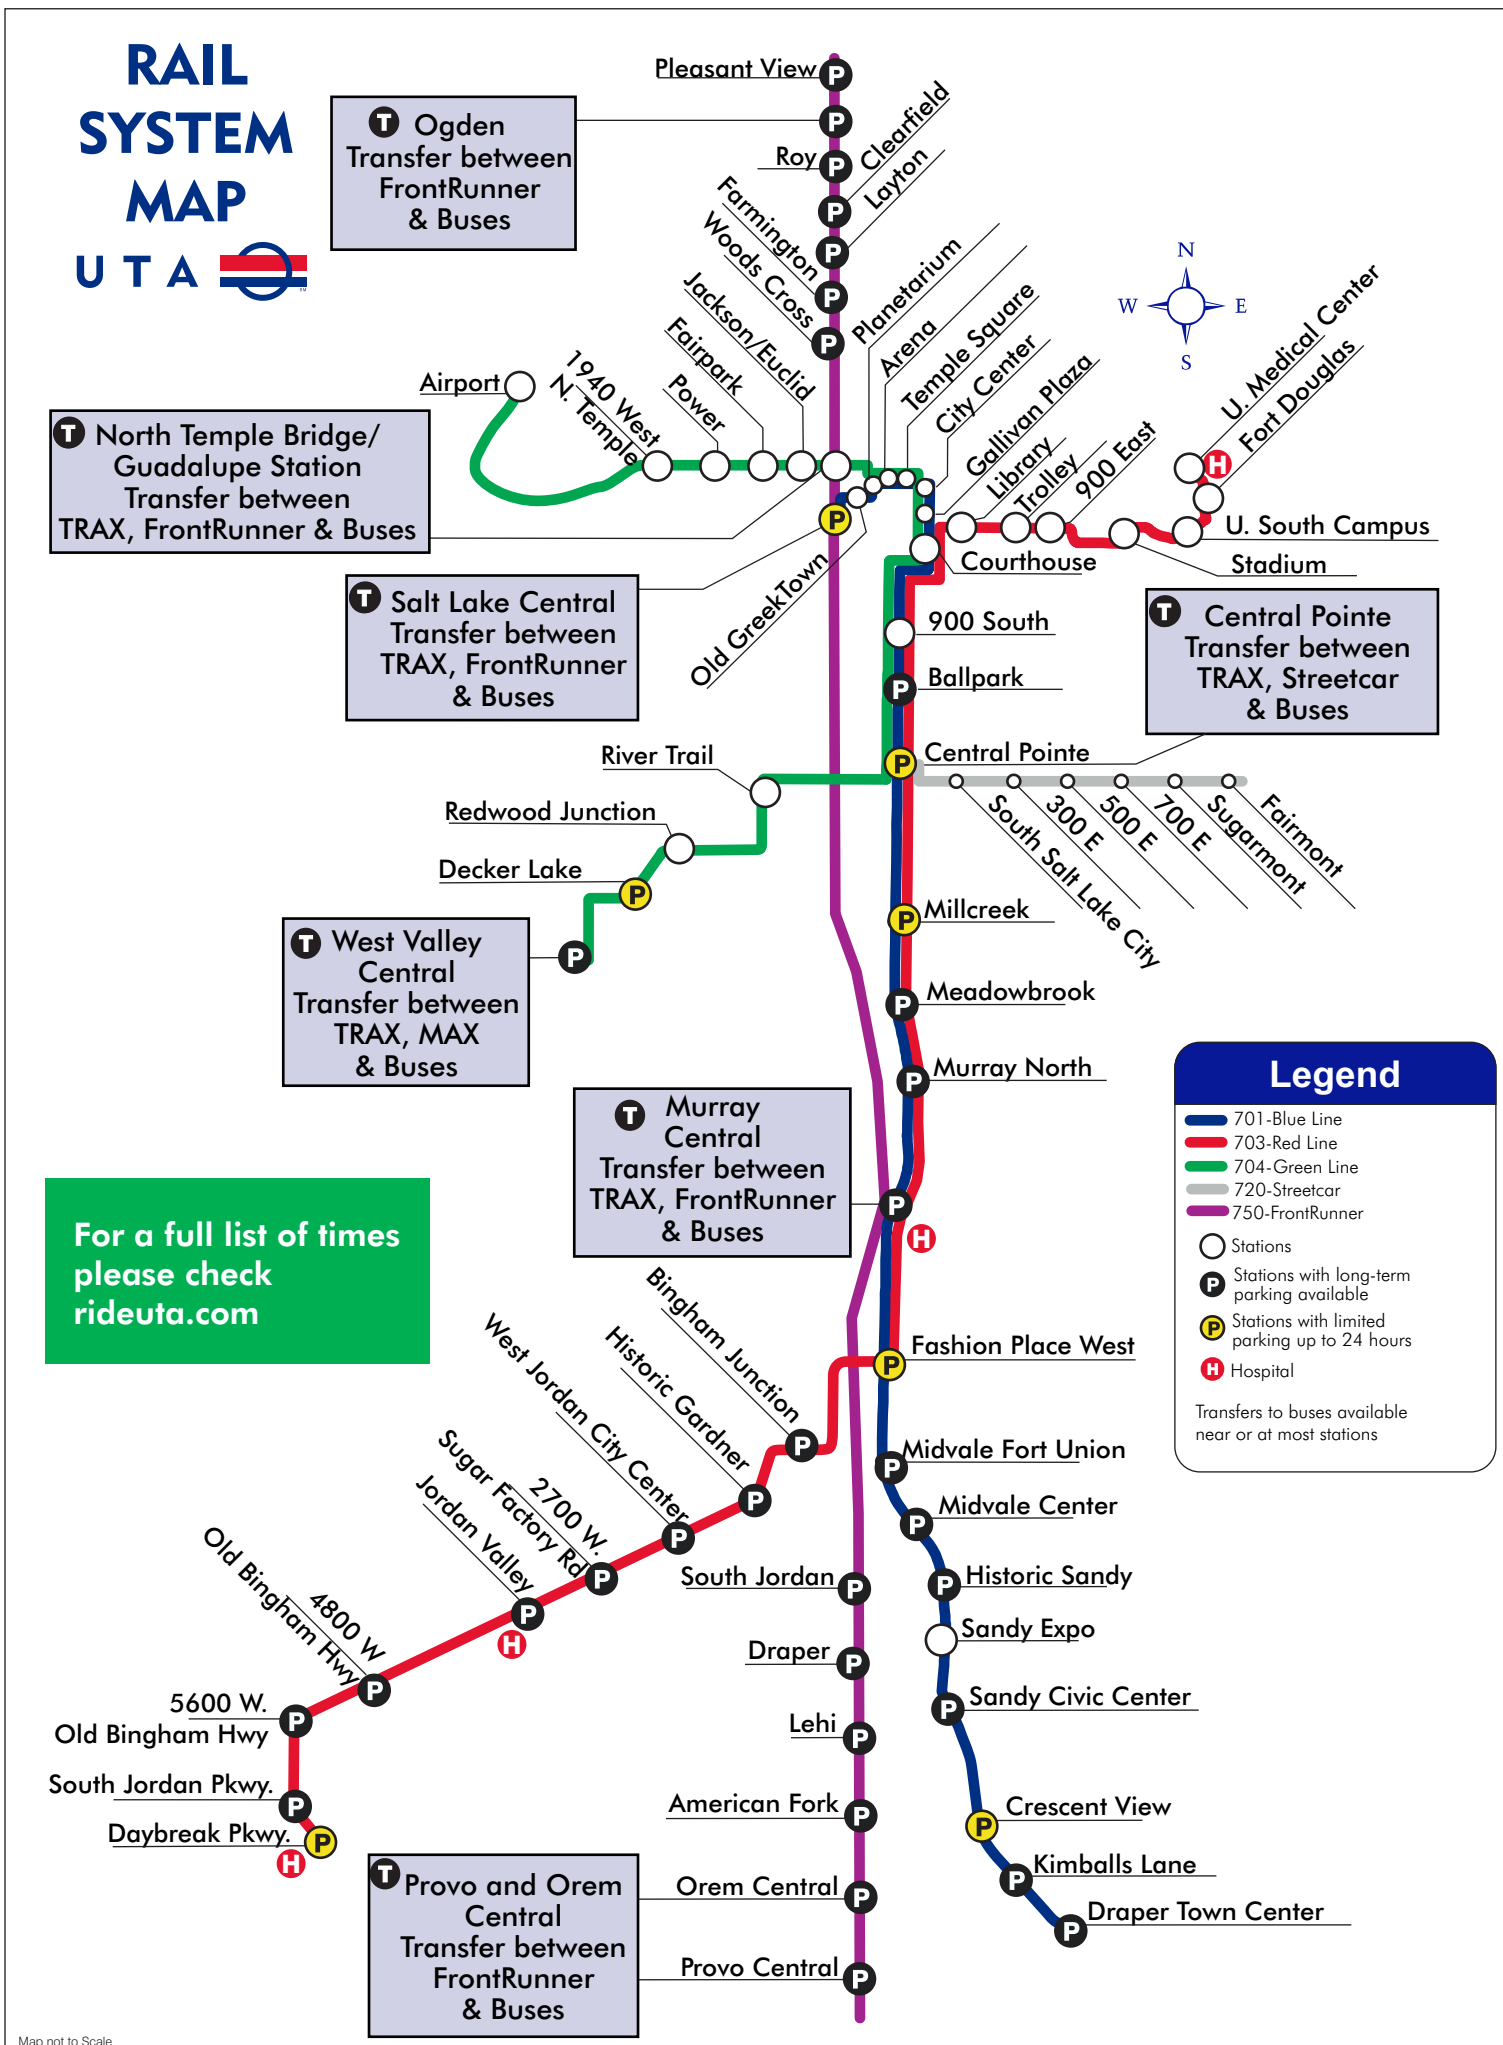

First train from West Valley Central to Airport 5:03 am

First train from Central Pointe to Airport 5:03

TRAX GREEN LINE TO AIRPORT																	
West Valley Central	Decker Lake	Redwood Junction	River Trail	Central Pointe	Ballpark	900 South	Courthouse	Gallivan Plaza	City Center	Temple Square	Arena	North Temple Bridge/Guadalupe	Jackson/Euclid	Fairpark	Power Station	1940 W. North Temple	Airport
:03	:08	:10	:13	:18	:20	:22	:26	:28	:30	:32	:34	:36	:38	:40	:42	:44	:49
:18	:23	:25	:28	:33	:35	:37	:41	:43	:45	:47	:49	:51	:53	:55	:57	:59	:04
:33	:38	:40	:43	:48	:50	:52	:56	:58	:00	:02	:04	:06	:08	:10	:12	:14	:19
:48	:53	:55	:58	:03	:05	:07	:11	:13	:15	:17	:19	:21	:23	:25	:27	:29	:34

Last train from West Valley Central to Airport 10:33 pm

First train from Airport to West Valley Central 5:42 am

TRAX GREEN LINE TO WEST VALLEY CENTRAL																	
Airport	1940 W. North Temple	Power Station	Fairpark	Jackson/Euclid	North Temple Bridge/Guadalupe	Arena	Temple Square	City Center	Gallivan Plaza	Courthouse	900 South	Ballpark	Central Pointe	River Trail	Redwood Junction	Decker Lake	West Valley Central
:12	:18	:20	:22	:24	:26	:28	:30	:32	:34	:36	:40	:42	:44	:48	:51	:53	:58
:27	:33	:35	:37	:39	:41	:43	:45	:47	:49	:51	:55	:57	:59	:03	:06	:08	:13
:42	:48	:50	:52	:54	:56	:58	:00	:02	:04	:06	:10	:12	:14	:18	:21	:23	:28
:57	:03	:05	:07	:09	:11	:13	:15	:17	:19	:21	:25	:27	:29	:33	:36	:38	:43

Last train from Airport to West Valley Central 10:42 pm

Last train from Airport to Central Pointe 11:27 pm

SEE SOMETHING?

SAY SOMETHING!

To contact UTA police:
Call:
801-287-EYES
(801-287-3937)

Or Text UTATIP
and your tip
to 274637

TRANSITWATCH
UTA

HOLIDAY SERVICE

Memorial Day
Monday, May 26
TRAX - No Service
Streetcar - No Service
FrontRunner - No Service

Independence Day
Friday, July 4
TRAX - No Service
Streetcar - No Service
FrontRunner - No Service

Pioneer Day
Thursday, July 24
TRAX - Saturday Service
Streetcar - Saturday Service
FrontRunner - Saturday Service

Labor Day
Monday, September 1
Bus - No Service
TRAX - No Service
Streetcar - No Service
FrontRunner - No Service

Columbus Day
Monday, October 13
Bus - Weekday Service
TRAX - Weekday Service
Streetcar - Weekday Service
FrontRunner - Weekday Service

Veterans Day
Tuesday, November 11
Bus - Weekday Service
TRAX - Weekday Service
Streetcar - Weekday Service
FrontRunner - Weekday Service

Thanksgiving Day
Thursday, November 27
Bus - Ski Service Only*
TRAX - No Service
Streetcar - No Service
FrontRunner - No Service

Day after Thanksgiving
Friday, November 28
Bus - Sunday Service
TRAX - Saturday Service
Streetcar - Saturday Service
FrontRunner - Saturday Service