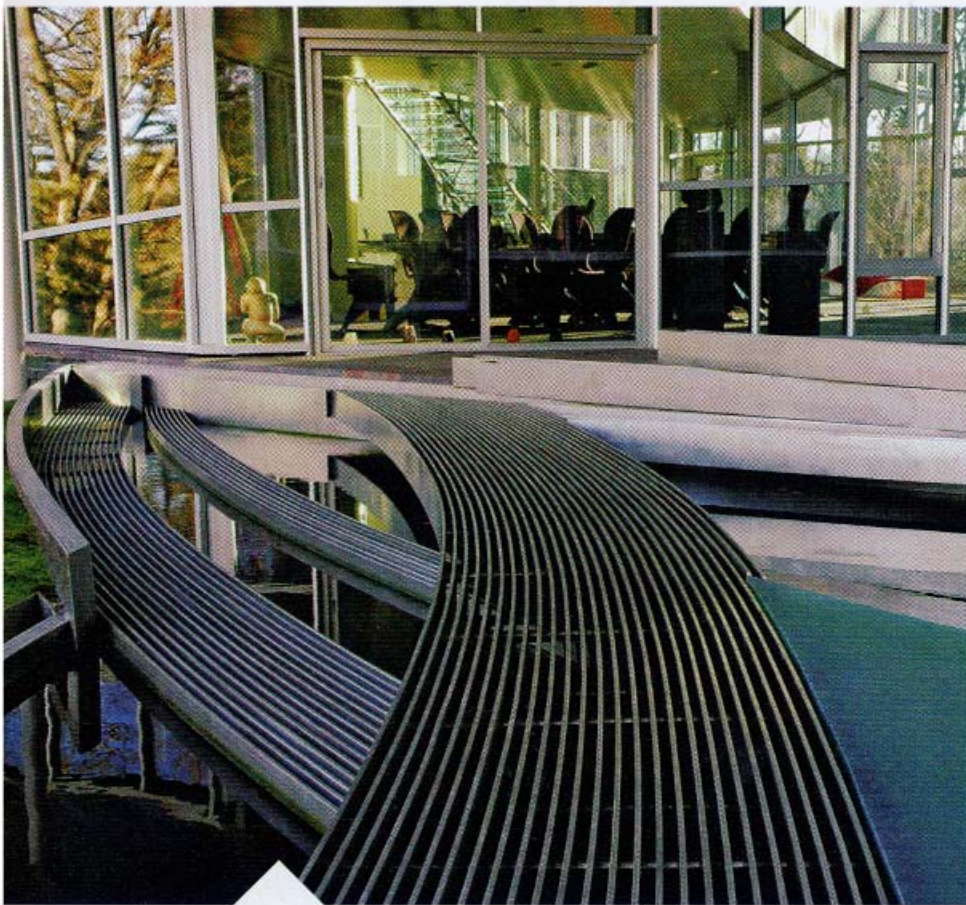

MIKYOUNG KIM DESIGN
BROOKLINE, MASSACHUSETTS

poet modern

Using contemporary materials but shadowing nature in form and sensibility, landscape architect and artist Mikyoung Kim connected this ultramodern house with its woody three-acre surroundings near Thoreau's Walden Pond, weaving elements both functional and sculptural into the tapestry of native vegetation. An accordion Cor-Ten steel fence undulates across the landscape, inspired by the veining of oak leaves. A stitched path of pervious lilac bluestone pavers winds its way to the woods. An infinity-edge pool (above) reflects trees and sky, crisscrossed by stainless-steel bridges and wave-textured glass that offer chic shelter for koi. For more information, call 617-738-9130 or see mikyoungkim.com. — **JA**