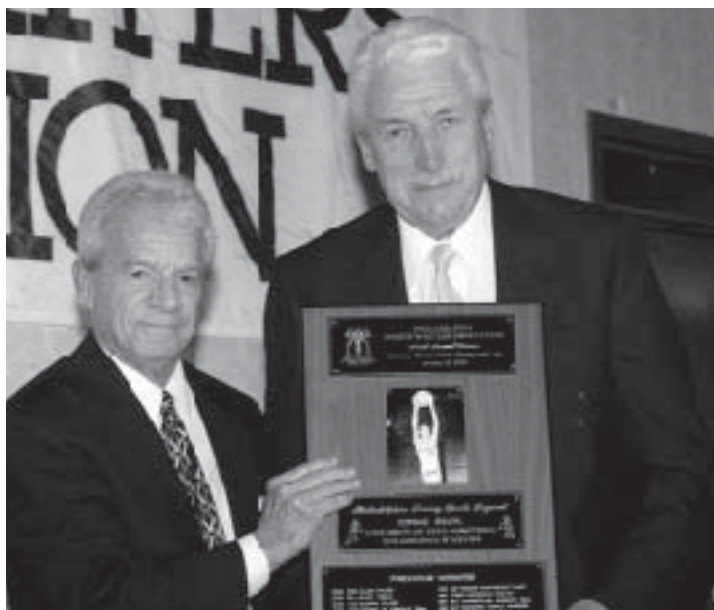

1952-53: 22-5 (10-2 EIL/1st)

EIL Champions

Coach: Howard Dallmar

Captains: Ernie Beck, Tom Holt

ERNIE BECK was honored as the "Living Legend" at the 2007 Philadelphia SportsWriter's Banquet. More than 50 years after he graduated, Beck remains Penn's all-time leading scorer—and he scored his 1,827 points in only three years. Handing Beck his plaque at the banquet is longtime Associated Press reporter Jack Scheuer, himself a Palestra fixture.