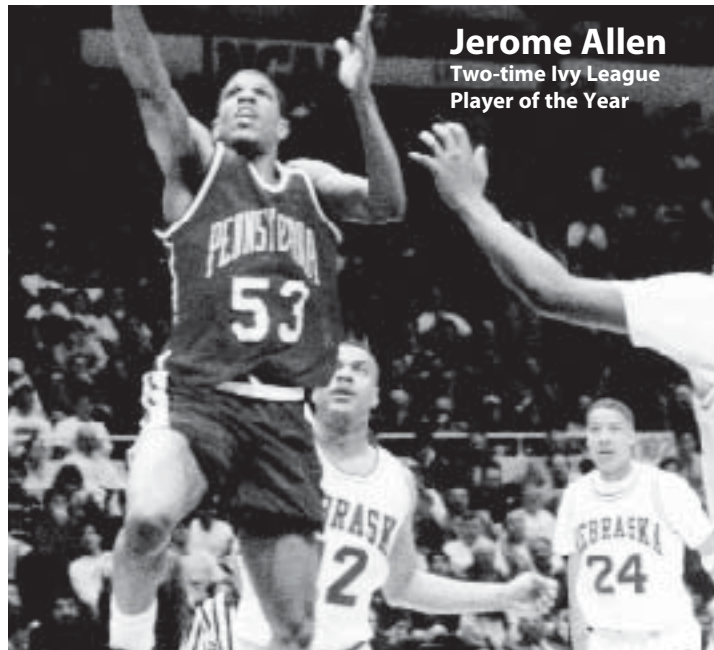

All-Time Results

1/20	LAFAYETTE.....	80-64 W
1/27	SAINT JOSEPH'S #.....	81-83 L
1/30	YALE*.....	80-81 L
1/31	BROWN*.....	98-74 W
2/3	at Princeton*.....	(ot) 69-68 W
2/6	at Cornell*.....	74-86 L
2/7	at Columbia*.....	79-73 W
2/10	VILLANOVA #.....	60-71 L
2/13	DARTMOUTH*.....	88-75 W
2/14	HARVARD*.....	95-79 W
2/17	LA SALLE #.....	72-80 L
2/20	COLUMBIA*.....	94-73 W
2/21	CORNELL*.....	93-59 W
2/24	PRINCETON*.....	59-63 L
2/27	at Brown*.....	(ot) 95-92 W
2/28	at Yale*.....	78-74 W
3/12	North Carolina ~.....	82-113 L
+ BMA Holiday Classic (Kansas City)		
~ NCAAs (Charlotte, N.C.)		

1987-88: 10-16 (8-6 Ivy/t-4th; 1-3 Big 5/4th)

Coach: Tom Schneider
Captain: Tyrone Pitts

11/28	LEHIGH.....	75-96 L
12/2	at Villanova #.....	55-84 L
12/5	at La Salle #.....	66-61 W
12/11	at Cal-Irvine.....	66-91 L
12/14	at UCLA.....	49-98 L
12/19	GEORGIA TECH.....	55-79 L
12/28	at Indiana +.....	54-94 L
12/29	UCSB +.....	52-82 L
1/6	TEMPLE #.....	50-84 L
1/18	at St. Francis (Pa.).....	61-59 W
1/21	at Notre Dame.....	48-67 L
1/29	YALE*.....	87-76 W
1/30	BROWN*.....	85-58 W
2/5	at Columbia*.....	56-51 W
2/6	at Cornell*.....	68-79 L
2/9	PRINCETON*.....	57-60 L
2/12	HARVARD*.....	(ot) 83-79 W
2/13	DARTMOUTH*.....	70-69 W
2/19	at Brown*.....	96-83 W
2/20	at Yale*.....	81-87 L
2/23	SAINT JOSEPH'S #.....	64-76 L
2/26	at Dartmouth*.....	69-72 L
2/27	at Harvard*.....	76-80 L
3/1	at Princeton*.....	65-67 L
3/4	CORNELL*.....	85-79 W

Jerome Allen
Two-time Ivy League
Player of the Year

3/5	COLUMBIA*.....	82-55 W
+ Hoosier Classic (Bloomington, Ind.)		

1988-89: 13-13 (9-5 Ivy/3rd; 1-3 Big 5/t-4th)

Coach: Tom Schneider
Captain: Walt Frazier

11/26	at Navy.....	(2ot) 91-93 L
12/3	DELAWARE.....	80-63 W
12/6	VILLANOVA #.....	71-70 W
12/9	LA SALLE # $.....	61-77 L
12/10	DREXEL $.....	69-70 L
12/29	at Miami (Fla.) +.....	69-102 L
12/30	Washington +.....	70-69 W
1/3	NOTRE DAME.....	55-60 L
1/5	at Lehigh.....	78-69 W
1/11	at Lafayette.....	57-61 L
1/17	at Saint Joseph's #.....	56-64 L
1/27	at Yale*.....	62-58 W
1/28	at Brown*.....	85-62 W
1/31	at Temple #.....	55-77 L
2/3	DARTMOUTH*.....	78-77 W
2/4	HARVARD*.....	67-63 W
2/7	at Princeton*.....	43-53 L
2/10	at Cornell*.....	66-71 L
2/11	at Columbia*.....	59-76 L
2/17	BROWN*.....	84-72 W
2/18	YALE*.....	67-61 W
2/24	COLUMBIA*.....	68-61 W
2/25	CORNELL*.....	61-65 L
2/28	PRINCETON*.....	43-42 W
3/3	at Harvard*.....	73-62 W
3/4	at Dartmouth*.....	58-79 L
$ Josten's Classic (The Palestra)		
+ Palm Beach (Fla.) Classic		

1989-90: 12-14 (7-7 Ivy/t-3rd; 0-4 Big 5/5th)

Coach: Fran Dunphy
Captains: Jerry Simon, Tyrone Gilliams

11/25	LEHIGH.....	69-64 W
11/28	TEMPLE #.....	54-55 L
12/4	at Villanova #.....	46-75 L
12/8	at Navy.....	(ot) 90-81 W
12/11	at La Salle #.....	83-86 L
12/29	at Santa Clara +.....	59-76 L
12/30	Iona +.....	49-52 L
1/2	at St. Mary's (Calif.).....	86-91 L

1/6	at Princeton*.....	44-56 L
1/12	at Brown*.....	65-67 L
1/13	at Yale*.....	69-62 W
1/16	SAINT JOSEPH'S #.....	69-77 L
1/20	COLGATE.....	90-84 W
1/24	LAFAYETTE.....	69-53 W
1/29	at SMU.....	56-49 W
2/2	at Cornell*.....	(ot) 73-75 L
2/3	at Columbia*.....	78-72 W
2/6	PRINCETON*.....	51-50 W
2/9	DARTMOUTH*.....	76-61 W
2/10	HARVARD*.....	97-105 L
2/16	YALE*.....	72-79 L
2/17	BROWN*.....	86-71 W
2/23	at Harvard*.....	85-83 W
2/24	at Dartmouth*.....	71-83 L
3/2	COLUMBIA*.....	69-74 L
3/3	CORNELL*.....	81-68 W
+ Cable Car Classic (Santa Clara, Calif.)		

1990-91: 9-17 (6-8 Ivy/t-3rd; 0-4 Big 5/5th)

Coach: Fran Dunphy
Captain: Scott Schewe

11/24	at Kentucky.....	62-85 L
11/28	SMU.....	66-59 W
12/1	LA SALLE #.....	(ot) 80-84 L
12/3	VILLANOVA #.....	62-82 L
12/7	NAVY.....	73-61 W
12/28	at Arizona State +.....	62-94 L
12/29	Michigan +.....	62-84 L
1/3	at Temple #.....	49-66 L
1/8	at Colgate.....	89-86 W
1/11	BROWN*.....	58-61 L
1/12	YALE*.....	59-57 W
1/16	at Saint Joseph's #.....	79-87 L
1/23	at Lehigh.....	78-92 L
1/28	at Lafayette.....	72-83 L
2/1	HARVARD*.....	70-77 L
2/2	DARTMOUTH*.....	73-59 W
2/5	PRINCETON*.....	47-60 L
2/8	at Columbia*.....	67-68 L
2/9	at Cornell*.....	77-86 L
2/15	at Yale*.....	64-69 L
2/16	at Brown*.....	60-66 L
2/22	CORNELL*.....	89-74 W
2/23	COLUMBIA*.....	65-61 W
2/26	at Princeton*.....	56-63 L
3/1	at Dartmouth*.....	69-63 W
3/2	at Harvard*.....	77-66 W
+ Tribune Classic (Tempe, Ariz.)		

1991-92: 16-10 (9-5 Ivy/2nd; 1-1 Big 5/t-1st)

Coach: Fran Dunphy
Captain: Paul Chambers