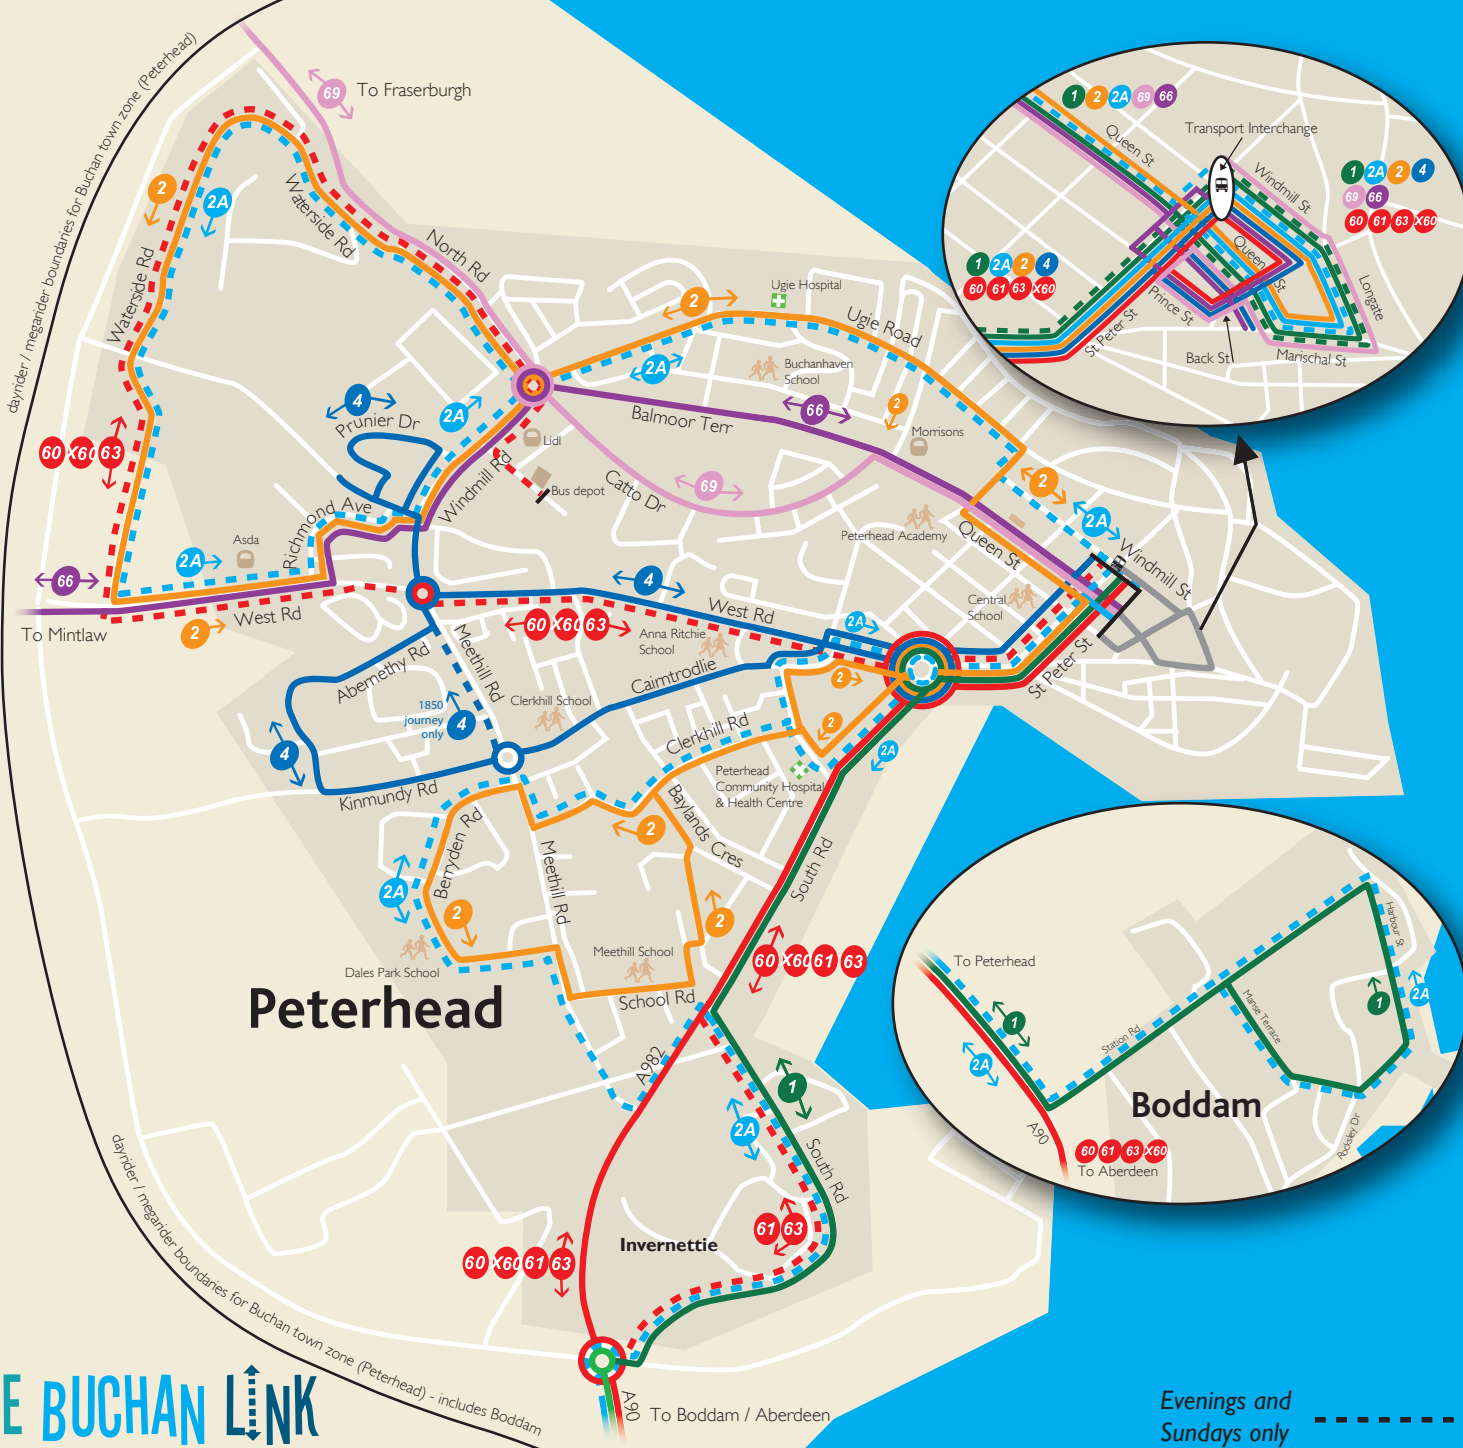

# THE BUCHAN LINK

## Peterhead

## Boddam

## Invernettie

Evenings and Sundays only - - - - -

day/night / megacard boundaries for Buchanan town zone (Peterhead) - includes Boddam

To Boddam / Aberdeen

To Mintlaw

1850 journey only

To Boddam / Aberdeen