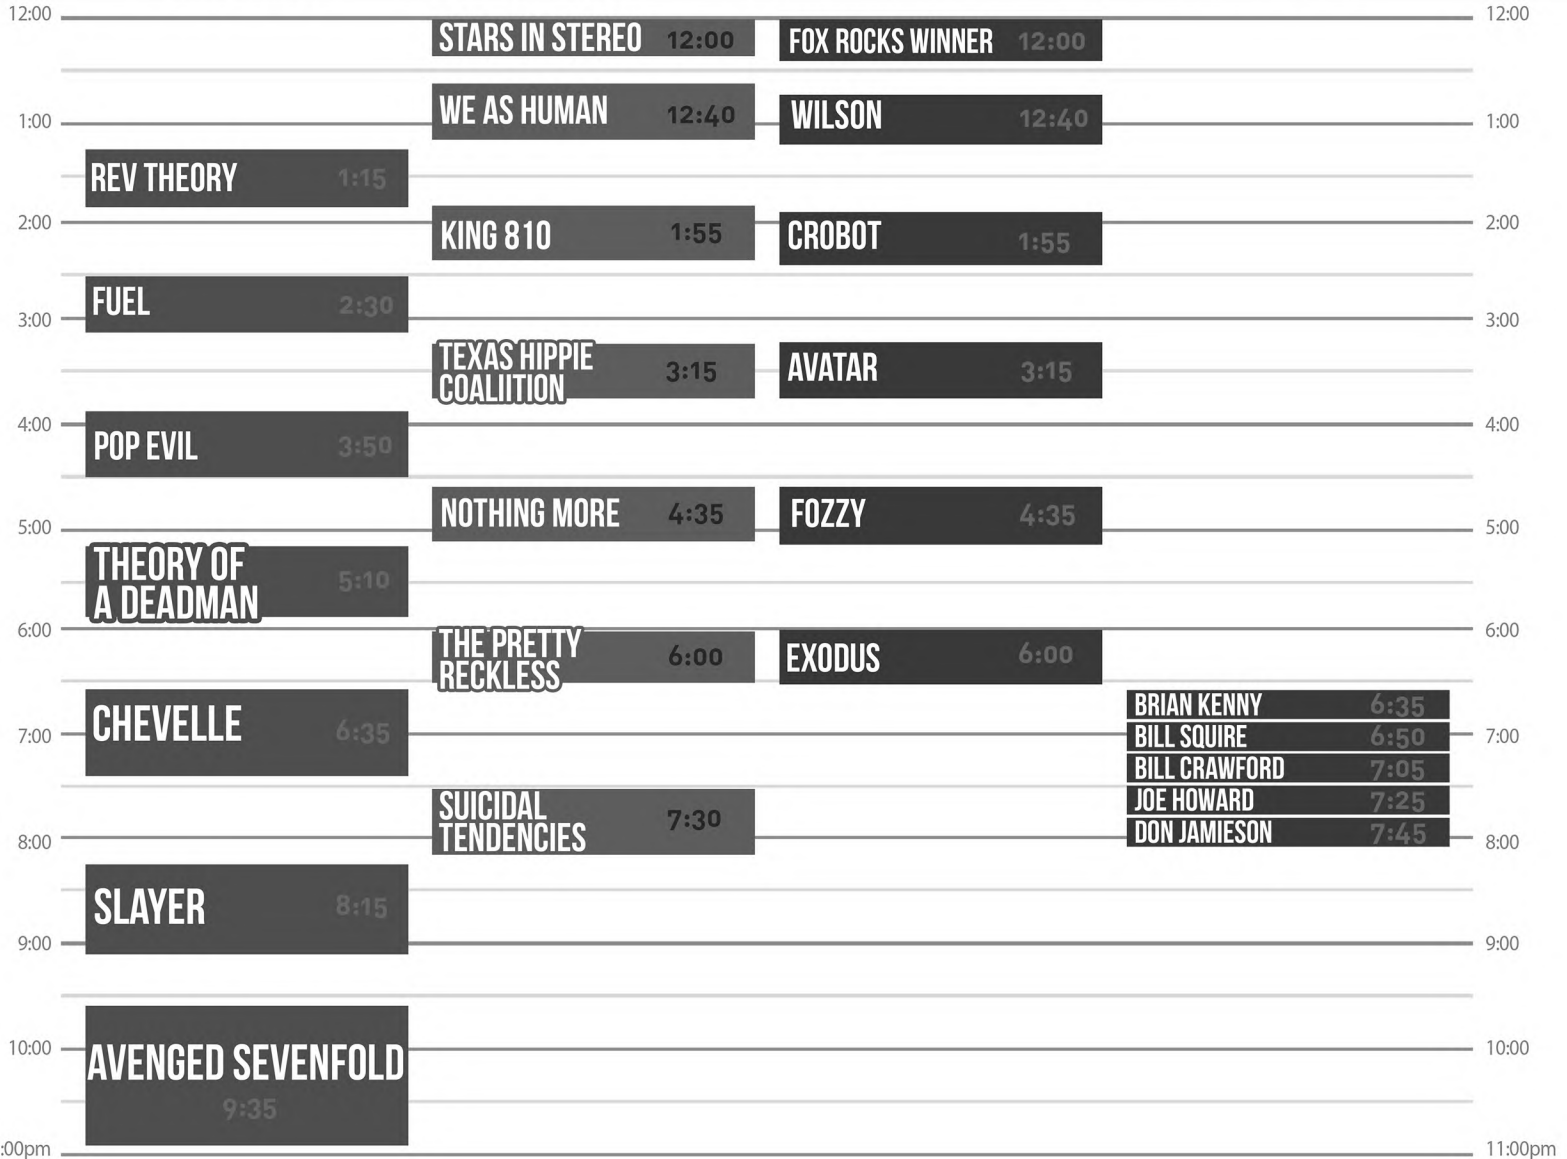

FRIDAY, MAY 16

DOORS: 11am

MONSTER ENERGY
MAIN STAGE

ERNE BALL
STAGE

 Jägermeister
STAGE

 Old Milwaukee
COMEDY TENT

SATURDAY, MAY 17

DOORS: 11am

MONSTER ENERGY
MAIN STAGE

ERNE BALL
STAGE

Jägermeister
STAGE

Old Milwaukee
COMEDY TENT

SUNDAY, MAY 18

DOORS: 11am

MONSTER ENERGY
MAIN STAGE

ERNE BALL
STAGE

Jägermeister
STAGE

Old Milwaukee
COMEDY TENT