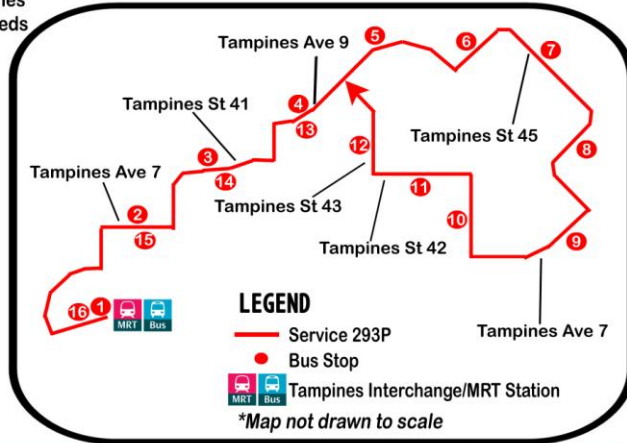

Peak Period Short Service

291P

New Peak Period Short Service from Tuesday, 24 June 2014
新高峰时段短程巴士路线从2014年6月24日（星期二）起开始穿行

- Overlaid on Service 291, Service 291P will ply between Tampines Interchange/MRT Station and Tampines St 32/33 via Tampines Ave 7, Ave 4, St 21 and St 23 to better serve residents' travelling needs
- Operates during weekday peak hours (excluding Public Holidays):
 - Morning Peak: 6:30am to 8:30am
 - Evening Peak: 5:30pm to 7:30pm
- Service 291P will charge distance fares, similar to Service 291
- 为了配合居民的乘车需求，路线291P将与291号支线平行，穿行于淡滨尼巴士转换站/地铁站与淡滨尼32/33街之间，途经淡滨尼7道，4道，21街和23街
- 于周一至周五（公共假期除外）的繁忙时段穿行：
 - 早晨繁忙时段：6时30分至8时30分
 - 傍晚繁忙时段：5时30分至7时30分
- 路线291P的车资与291号支线相似，两者都按距离收费

Bringing You More Buses, Better Rides

Peak Period Short Service

293P

New Peak Period Short Service from Tuesday, 24 June 2014
新高峰时段短程巴士路线从2014年6月24日（星期二）起开始穿行

- Overlaid on Service 293, Service 293P will ply between Tampines Interchange/MRT Station and Tampines Ave 9/St 45 via Tampines Ave 7, St 41, 42 and 43 to better serve residents' travelling needs
- Operates during weekday peak hours (excluding Public Holidays):
 - Morning Peak: 6:30am to 8:30am
 - Evening Peak: 5:00pm to 7:00pm
- Service 293P will charge distance fares, similar to Service 293
- 为了配合居民的乘车需求, 路线293P将与293号支线平行, 穿行于淡滨尼巴士转换站/地铁站与淡滨尼9道/45街之间, 途经淡滨尼7道和41, 42, 43街
- 于周一至周五 (公共假期除外) 的繁忙时段穿行:
 - 早晨繁忙时段: 6时30分至8时30分
 - 傍晚繁忙时段: 5时至7时
- 路线293P的车资与293号支线相似, 两者都按距离收费