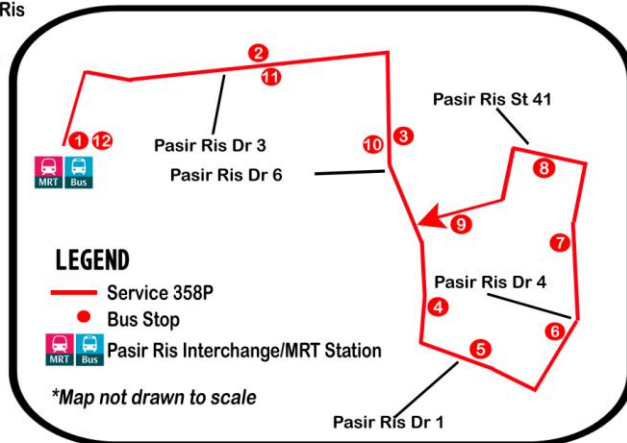

Bringing You More Buses, Better Rides

Peak Period Short Service

358P

New Peak Period Short Service from Tuesday, 10 June 2014
新高峰时段短程巴士路线从2014年6月10日（星期二）起开始穿行

- Overlaid on Service 358, Service 358P will ply between Pasir Ris Interchange/ MRT Station and Pasir Ris Dr 4 via Pasir Ris Dr 3, 6, 1 and St 41 to better serve residents' travelling needs
- Operates during weekday peak hours (excluding Public Holidays):
 - Morning Peak: 6:30am to 8:00am
 - Evening Peak: 6:00pm to 7:30pm
- Service 358P will charge distance fares, similar to Service 358
- 为了配合居民的乘车需求，路线358P将与358号支线平行，穿行于巴西立巴士转换站/地铁站与巴西立第4通道之间，途经巴西立第3, 6, 1通道与41街
- 于周一至周五（公共假期除外）的繁忙时段穿行：
 - 早晨繁忙时段：6时30分至8时
 - 傍晚繁忙时段：6时至7时30分
- 路线358P的车资与358号支线相似，两者都按距离收费

Bringing You More Buses, Better Rides

Peak Period Short Service

359P

New Peak Period Short Service From Tuesday, 10 June 2014
新高峰时段短程巴士路线从2014年6月10日（星期二）起开始穿行

- Overlaid on Service 359, Service 359P will ply between Pasir Ris Interchange / MRT Station and Pasir Ris St 11 via Pasir Ris Central, St 51 and Dr 1 to better serve residents' travelling needs
 - Operates during weekday peak hours (excluding Public Holidays):
 - Morning Peak: 6.30am to 8.30am
 - Evening Peak: 5.15pm to 7.15pm
 - Service 359P will charge distance fares, similar to Service 359
- 为了配合居民的乘车需求，路线359P将与359号支线平行，穿行于巴西立巴士转换站/地铁站与巴西立11街之间，途经巴西立中路，51街与第1通道
 - 于周一至周五（公共假期除外）的繁忙时段穿行：
 - 早晨繁忙时段：6时30分至8时30分
 - 傍晚繁忙时段：5时15分至7时15分
 - 路线359P的车资与359号支线相似，两者都按距离收费