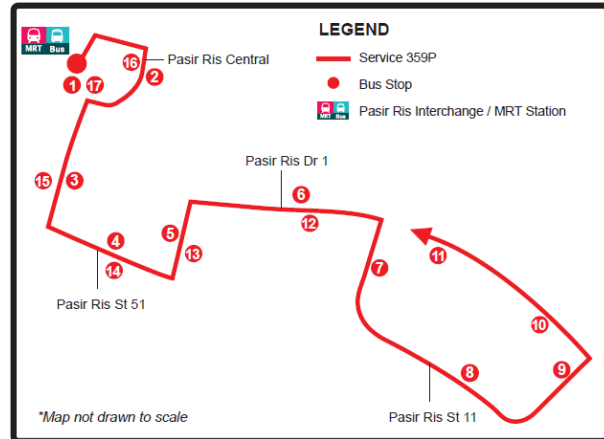

Bringing You More Buses, Better Rides

Peak Period Short Service

359P

New Peak Period Short Service From Tuesday, 10 June 2014
新高峰时段短程巴士路线从2014年6月10日（星期二）起开始穿行

- Overlaid on Service 359, Service 359P will ply between Pasir Ris Interchange / MRT Station and Pasir Ris St 11 via Pasir Ris Central, St 51 and Dr 1 to better serve residents' travelling needs
 - Operates during weekday peak hours (excluding Public Holidays):
 - Morning Peak: 6.30am to 8.30am
 - Evening Peak: 5.15pm to 7.15pm
 - Service 359P will charge distance fares, similar to Service 359
- 为了配合居民的乘车需求，路线359P将与359号支线平行，穿行于巴西立巴士转换站/地铁站与巴西立11街之间，途经巴西立中路，51街与第1通道
 - 于周一至周五（公共假期除外）的繁忙时段穿行：
 - 早晨繁忙时段：6时30分至8时30分
 - 傍晚繁忙时段：5时15分至7时15分
 - 路线359P的车资与359号支线相似，两者都按距离收费

Peak Period Short Service

291P

New Peak Period Short Service from Tuesday, 24 June 2014
新高峰时段短程巴士路线从2014年6月24日（星期二）起开始穿行

- Overlaid on Service 291, Service 291P will ply between Tampines Interchange/MRT Station and Tampines St 32/33 via Tampines Ave 7, Ave 4, St 21 and St 23 to better serve residents' travelling needs
- Operates during weekday peak hours (excluding Public Holidays):
 - Morning Peak: 6:30am to 8:30am
 - Evening Peak: 5:30pm to 7:30pm
- Service 291P will charge distance fares, similar to Service 291
- 为了配合居民的乘车需求，路线291P将与291号支线平行，穿行于淡滨尼巴士转换站/地铁站与淡滨尼32/33街之间，途经淡滨尼7道，4道，21街和23街
- 于周一至周五（公共假期除外）的繁忙时段穿行：
 - 早晨繁忙时段：6时30分至8时30分
 - 傍晚繁忙时段：5时30分至7时30分
- 路线291P的车资与291号支线相似，两者都按距离收费