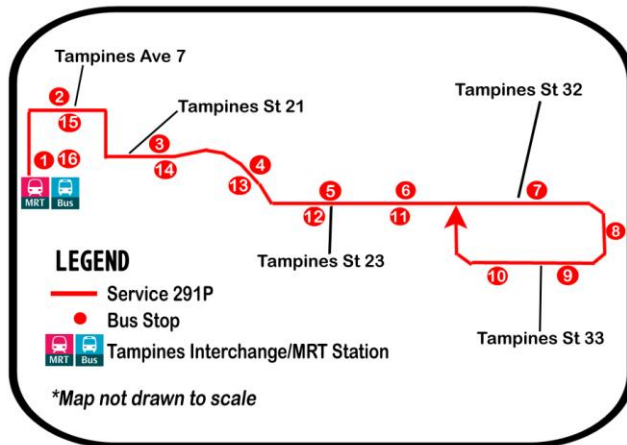

Bringing You More Buses, Better Rides

Peak Period Short Service

359P

New Peak Period Short Service From Tuesday, 10 June 2014
新高峰时段短程巴士路线从2014年6月10日（星期二）起开始穿行

- Overlaid on Service 359, Service 359P will ply between Pasir Ris Interchange / MRT Station and Pasir Ris St 11 via Pasir Ris Central, St 51 and Dr 1 to better serve residents' travelling needs
 - Operates during weekday peak hours (excluding Public Holidays):
 - Morning Peak: 6.30am to 8.30am
 - Evening Peak: 5.15pm to 7.15pm
 - Service 359P will charge distance fares, similar to Service 359
- 为了配合居民的乘车需求，路线359P将与359号支线平行，穿行于巴西立巴士转换站/地铁站与巴西立11街之间，途经巴西立中路，51街与第1通道
 - 于周一至周五（公共假期除外）的繁忙时段穿行：
 - 早晨繁忙时段：6时30分至8时30分
 - 傍晚繁忙时段：5时15分至7时15分
 - 路线359P的车资与359号支线相似，两者都按距离收费

Peak Period Short Service

291P

New Peak Period Short Service from Tuesday, 24 June 2014
新高峰时段短程巴士路线从2014年6月24日（星期二）起开始穿行

- Overlaid on Service 291, Service 291P will ply between Tampines Interchange/MRT Station and Tampines St 32/33 via Tampines Ave 7, Ave 4, St 21 and St 23 to better serve residents' travelling needs
- Operates during weekday peak hours (excluding Public Holidays):
 - Morning Peak: 6:30am to 8:30am
 - Evening Peak: 5:30pm to 7:30pm
- Service 291P will charge distance fares, similar to Service 291
- 为了配合居民的乘车需求，路线291P将与291号支线平行，穿行于淡滨尼巴士转换站/地铁站与淡滨尼32/33街之间，途经淡滨尼7道，4道，21街和23街
- 于周一至周五（公共假期除外）的繁忙时段穿行：
 - 早晨繁忙时段：6时30分至8时30分
 - 傍晚繁忙时段：5时30分至7时30分
- 路线291P的车资与291号支线相似，两者都按距离收费