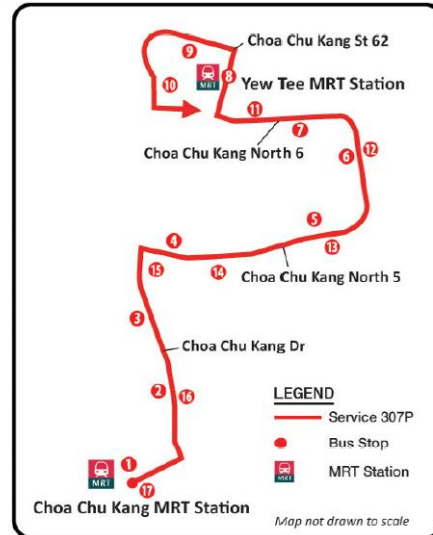

Bringing You More Buses, Better Rides

Peak Period Short Service

358P

New Peak Period Short Service from Tuesday, 10 June 2014
新高峰时段短程巴士路线从2014年6月10日（星期二）起开始穿行

- Overlaid on Service 358, Service 358P will ply between Pasir Ris Interchange/ MRT Station and Pasir Ris Dr 4 via Pasir Ris Dr 3, 6, 1 and St 41 to better serve residents' travelling needs
- Operates during weekday peak hours (excluding Public Holidays):
 - Morning Peak: 6:30am to 8:00am
 - Evening Peak: 6:00pm to 7:30pm
- Service 358P will charge distance fares, similar to Service 358
- 为了配合居民的乘车需求，路线358P将与358号支线平行，穿行于巴西立巴士转换站/地铁站与巴西立第4通道之间，途经巴西立第3, 6, 1通道与41街
- 于周一至周五（公共假期除外）的繁忙时段穿行：
 - 早晨繁忙时段：6时30分至8时
 - 傍晚繁忙时段：6时至7时30分
- 路线358P的车资与358号支线相似，两者都按距离收费

Bringing You More Buses, Better Rides

Peak Period Short Service

307P

New Peak Period Short Service from Monday, 30 June 2014
新高峰时段短程巴士路线从2014年6月30日(星期一)起开始穿行

- Overlaid on Service 307, Service 307P will ply between Choa Chu Kang MRT Station and Choa Chu Kang St 62 via Choa Chu Kang Dr, Choa Chu Kang North 5 and Choa Chu Kang North 6 to better serve residents' travelling needs.
- Operates during weekday peak hours (excluding Public Holidays):
 → Morning Peak: 6.15am to 8.15am
 → Evening Peak : 5.15pm to 7.15pm
- Service 307P will charge distance fares, similar to Service 307
- 为了配合居民的乘车需求,路线307P将与307号支线平行,穿行于蔡厝港地铁站与蔡厝港62街之间,途经蔡厝港通道,蔡厝港北5路与蔡厝港北6路
- 于周一至周五(公共假期除外)的繁忙时段穿行:
 → 早晨繁忙时段: 6时15分至8时15分
 → 傍晚繁忙时段: 5时15分至7时15分
- 路线307P的车资与307号支线的相似,两者都按距离收费