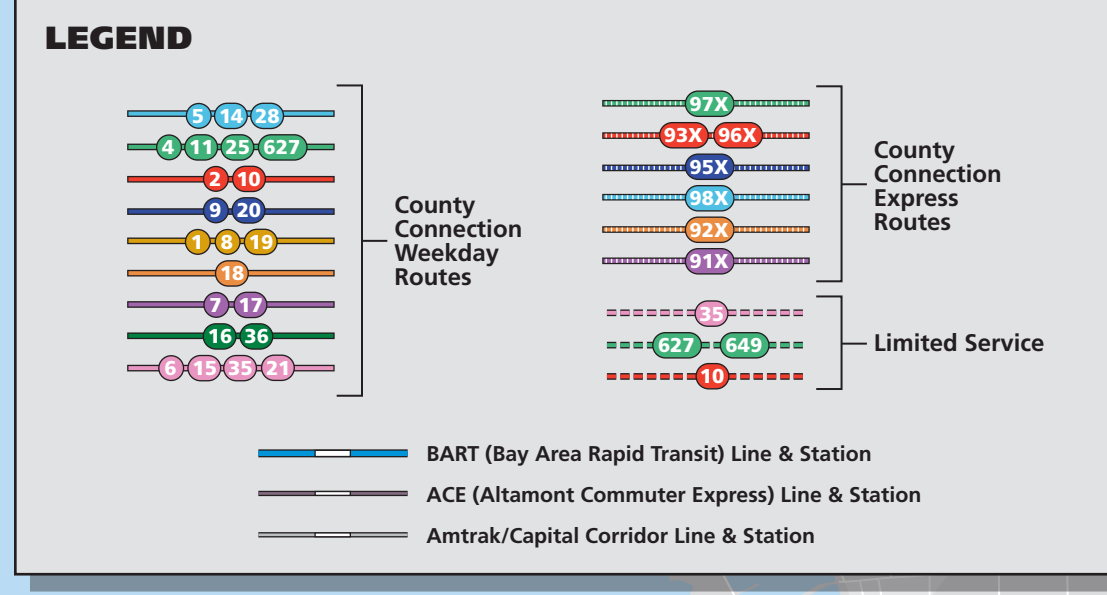

County Connection
SYSTEM MAP
WEEKDAY ROUTES