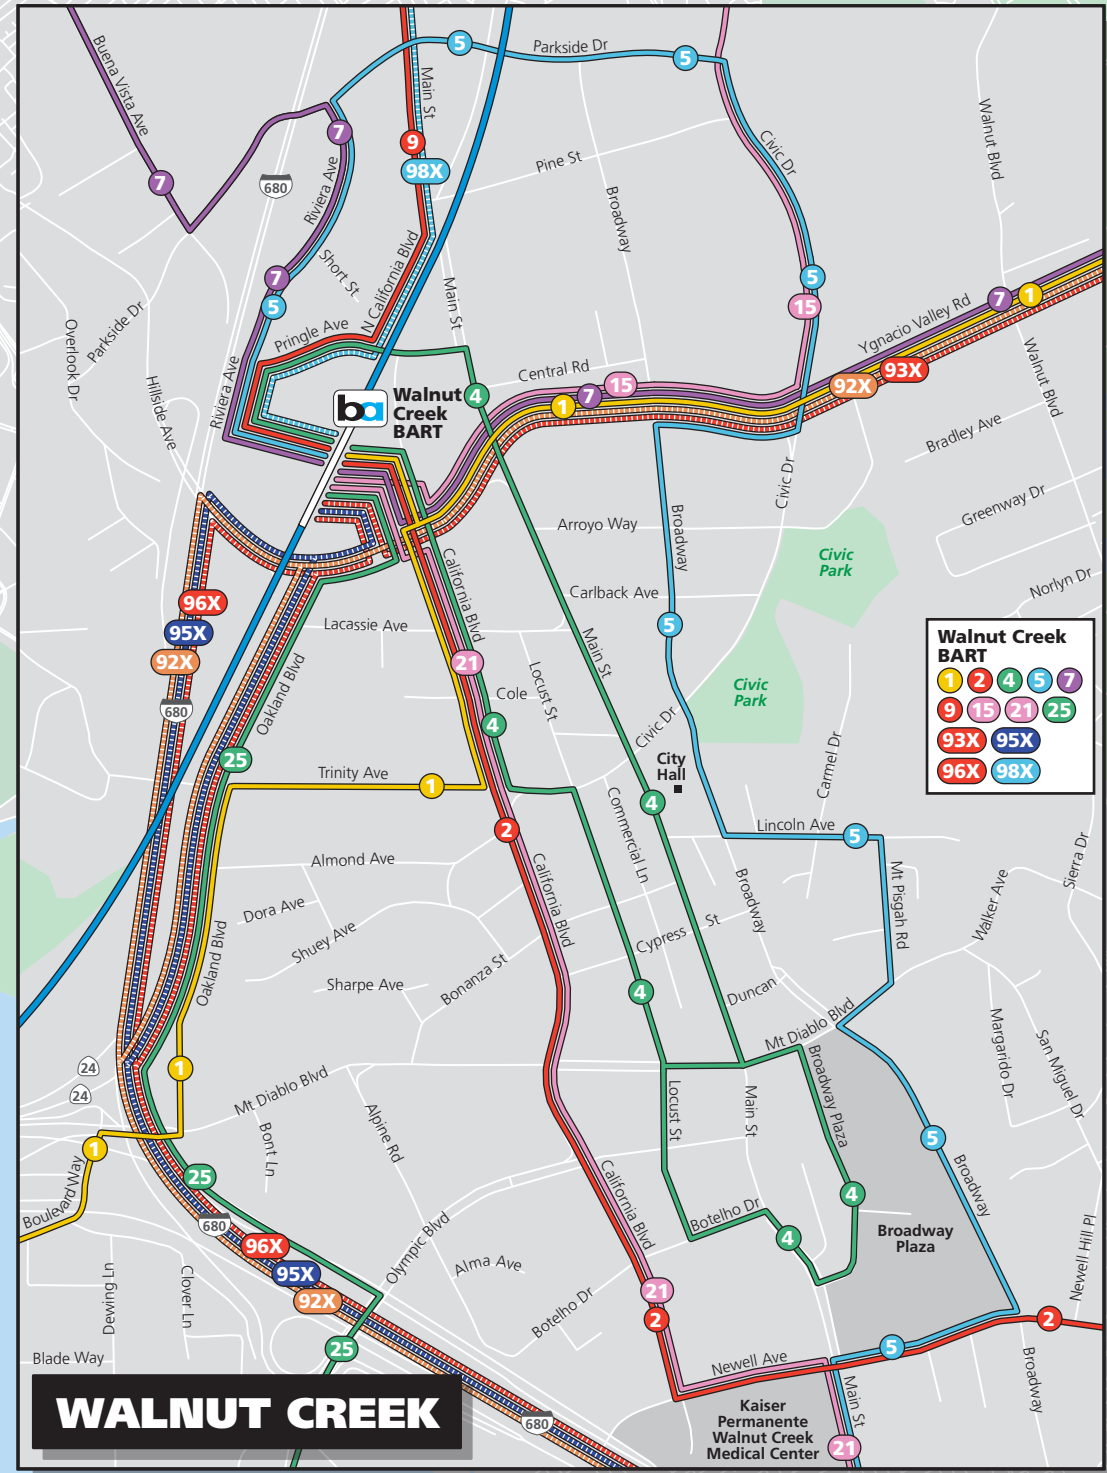

County Connection
SYSTEM MAP
WEEKDAY ROUTES