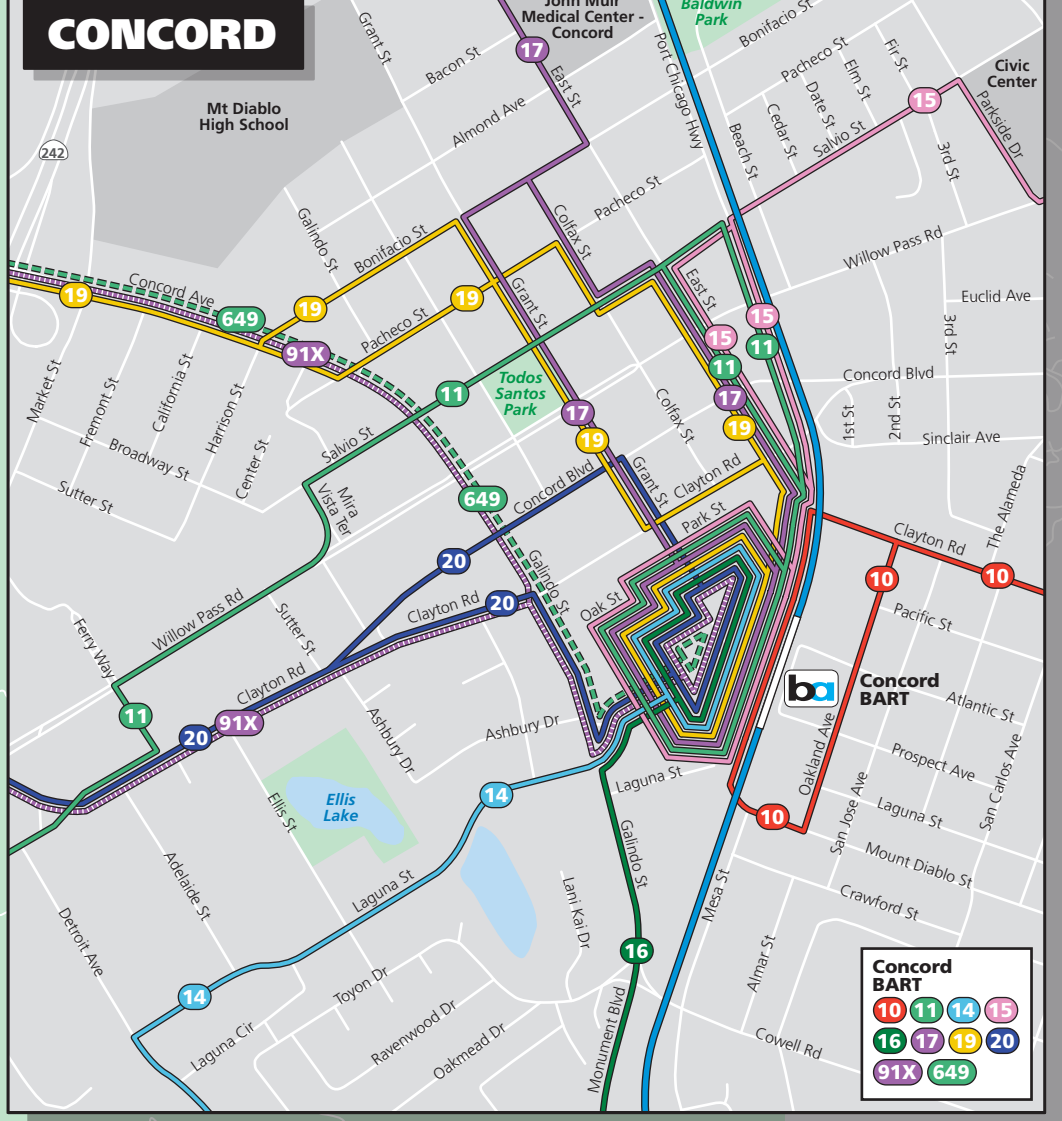

County Connection
SYSTEM MAP
WEEKDAY ROUTES