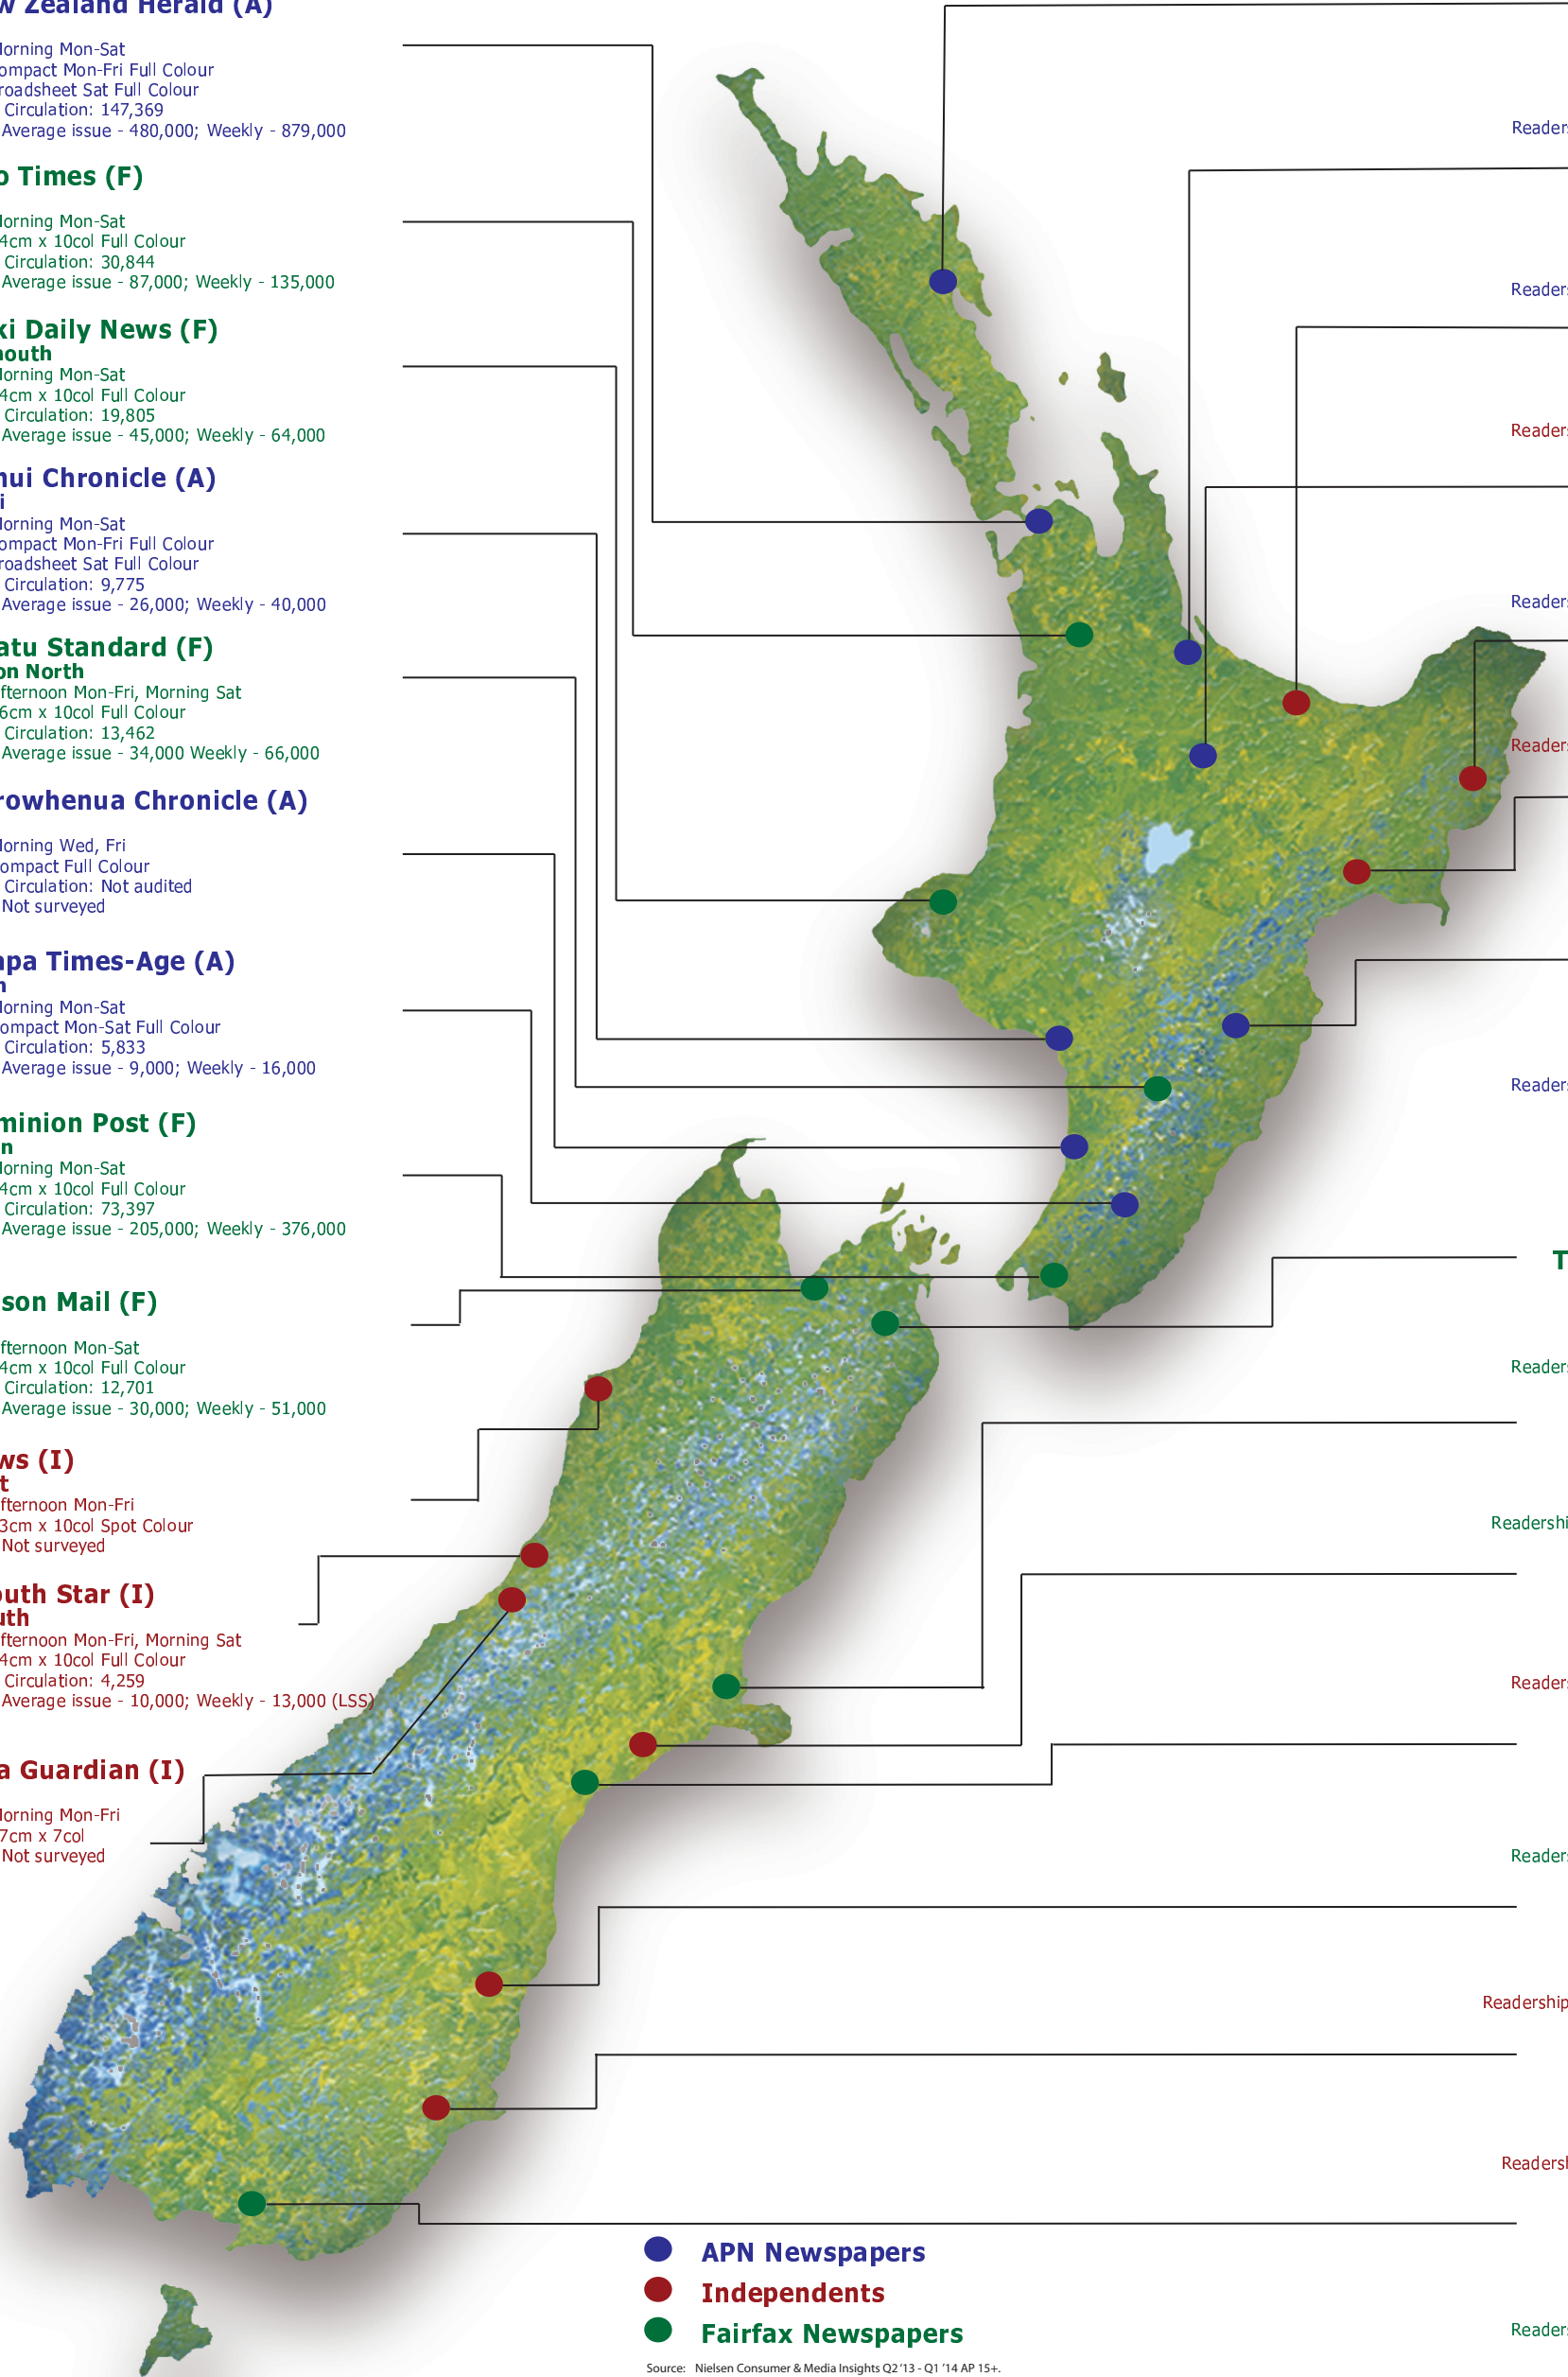

The Marlborough Express (F)

Blenheim
Published: Afternoon Mon-Fri
Page Size: 54cm x 10col Full Colour
Average Net Circulation: 7,135
Readership: Average issue - 25,000; Weekly - 34,000

The Press (F)

Christchurch
Published: Morning Mon-Sat
Page Size: 54cm x 10col Full Colour
Average Net Circulation: 68,011
Readership: Average issue - 191,000; Weekly - 329,000

Ashburton Guardian (I)

Ashburton
Published: Morning Mon-Sat
Page Size: Compact Mon-Sat Full Colour
Average Net Circulation: 4,752
Readership: Average issue - 19,000; Weekly - 28,000

The Timaru Herald (F)

Timaru
Published: Morning Mon-Sat
Page Size: 54cm x 10col Full Colour
Average Net Circulation: 11,383
Readership: Average issue - 32,000; Weekly - 46,000

The Oamaru Mail (I)

Oamaru
Published: Morning Mon-Fri
Page Size: 37cm x 8col Mon-Fri Full Colour
Average Net Circulation: 2,551
Readership: Average issue - 4,000; Weekly - 9,000 (LSS)

Otago Daily Times (I)

Dunedin
Published: Morning Mon-Sat
Page Size: 56cm x 10col Full Colour
Average Net Circulation: 36,824
Readership: Average issue - 90,000; Weekly - 152,000

The Southland Times (F)

Invercargill
Published: Morning Mon-Sat
Page Size: 54cm x 10col Full Colour
Average Net Circulation: 24,688
Readership: Average issue - 62,000; Weekly - 95,000

- APN Newspapers
- Independents
- Fairfax Newspapers

Source: Nielsen Consumer & Media Insights Q2 '13 - Q1 '14 AP 15+.
NZ Audit Bureau of Circulations to March '14
LSS - Low Sample Size