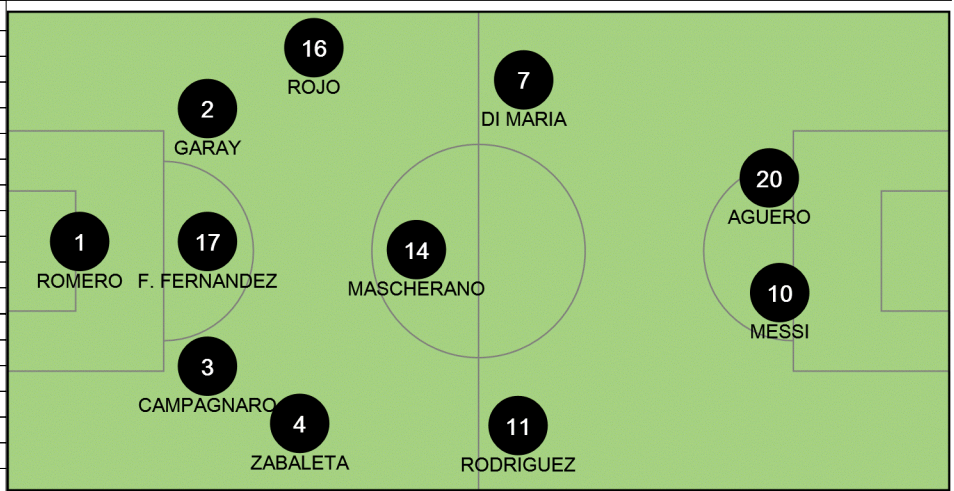

Tactical Line-up

FIFA WORLD CUP
Brasil

Group F

Argentina - Bosnia and Herzegovina

11 15 JUN 2014 19:00 Rio De Janeiro / Maracanã-Estádio Jornalista Mário Filho / BRA

Referee: Joel AGUILAR (SLV)
4th official: Djamel HAIMOUDI (ALG)
Match Commissioner: Hicham EL AMRANI (MAR)
General Coordinator: Anthony BAFFOE (GHA)

Assistant referee 1: William TORRES (SLV)
Assistant referee 2: Juan ZUMBA (SLV)
Reserve assistant referee: Redouane ACHIK (MAR)

Argentina (ARG)

Shirt: light blue/white Shorts: white Socks: white/light blue

#	Name	Pos
1	Sergio ROMERO	GK
2	Ezequiel GARAY	DF
3	Hugo CAMPAGNARO	DF
4	Pablo ZABALETA	DF
7	Angel DI MARIA	MF
10	Lionel MESSI (C)	FW
11	Maxi RODRIGUEZ	MF
14	Javier MASCHERANO	MF
16	Marcos ROJO	DF
17	Federico FERNANDEZ	DF
20	Sergio AGUERO	FW
Substitutes		
5	Fernando GAGO	MF
6	Lucas BIGLIA	MF
8	Enzo PEREZ	MF
9	Gonzalo HIGUAIN	FW
12	Agustin ORION	GK
13	Augusto FERNANDEZ	MF
15	Martin DEMICHELIS	DF
18	Rodrigo PALACIO	FW
19	Ricardo ALVAREZ	MF
21	Mariano ANDUJAR	GK
22	Ezequiel LAVEZZI	FW
23	Jose Maria BASANTA	DF
Coach Alejandro SABELLA (ARG)