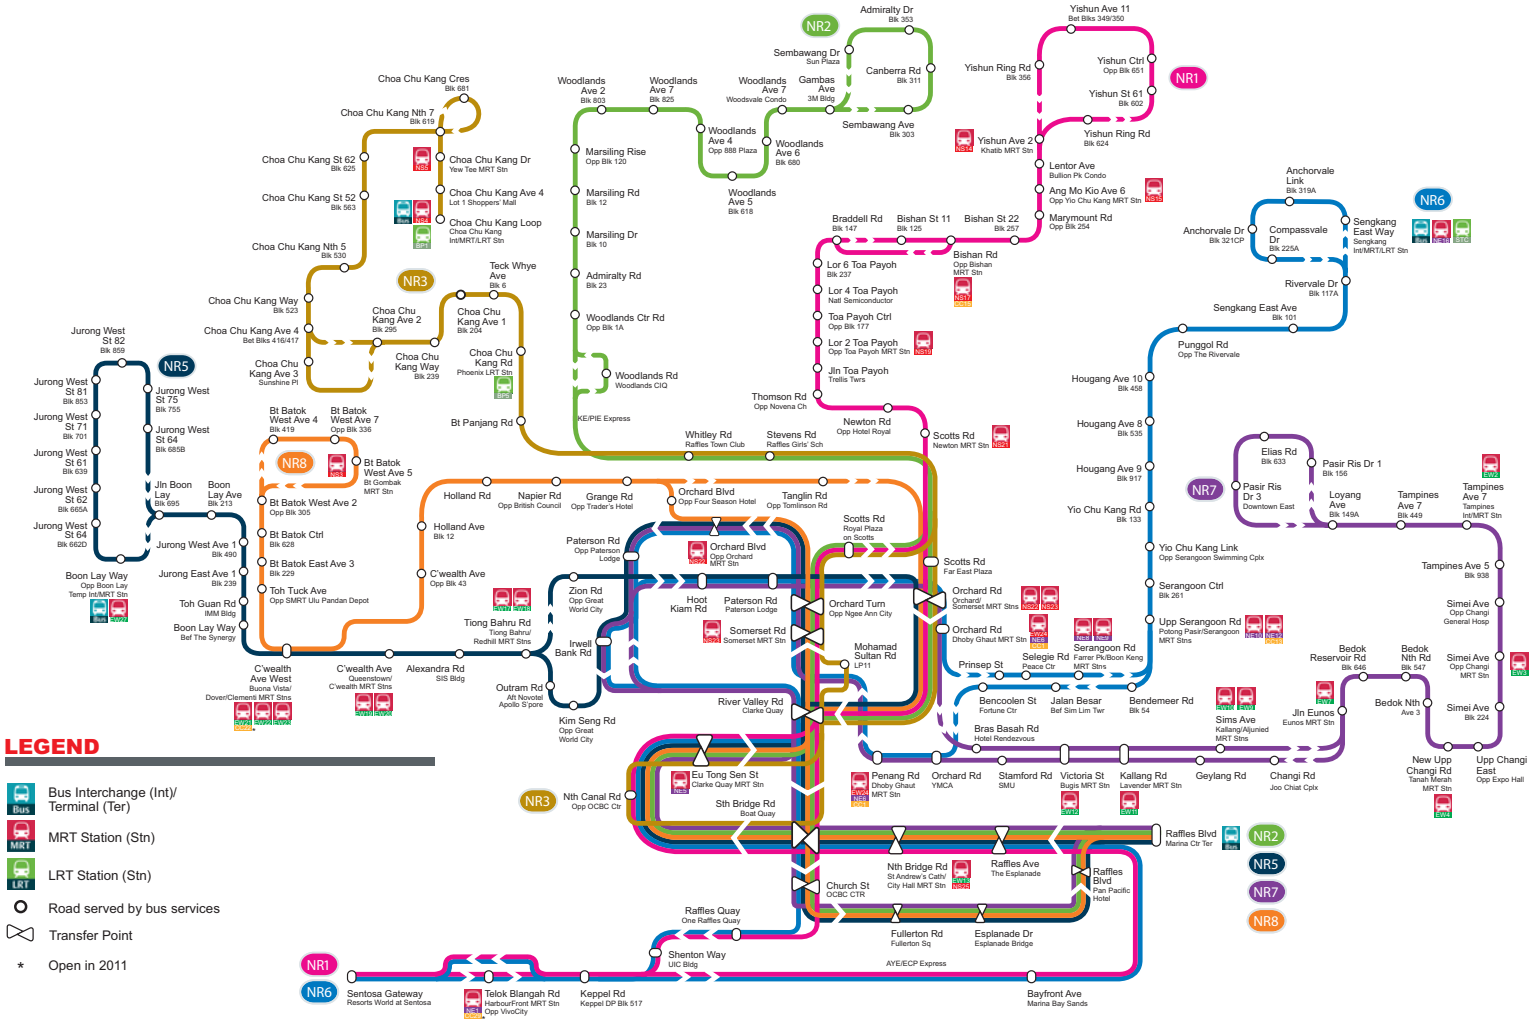

The main map shows trunk services originating from Sembawang Interchange, as well as those services passing through the town, but which do not call at the Interchange. Connections with MRT stations are shown, as are common points between services. Major points served are shown, and a Destination Finder is placed alongside the map to assist you in your journey planning. There is also a table of first and last bus times, and approximate frequencies throughout the day. A copy of this guide is also available on the SMRT website www.smrt.com.sg/buses.html. The electronic guide will be updated as and when there are service amendments. We hope you will find this guide a useful reference point, to enable you to make greater use of the public transport network.

↔ Senoko Ind Est

↔ Marina Ctr

New Discoveries

Double the fun!

- Dhoby Ghaut** Plaza Singapura, Park Mall
- Bras Basah** National Museum of Singapore, Singapore Art Museum
- Esplanade** Esplanade Xchange, War Memorial Park, Esplanade – Theatres on the Bay
- Promenade** Singapore Flyer, Helix Bridge
- Nicoll Highway** Golden Mile Complex, Golden Mile Food Centre, Arab Street
- Stadium** Leisure Park Kallang
- Dakota** Old Airport Road Food Centre
- Paya Lebar** City Plaza
- Serangoon** nex
- Bishan** Junction 8

--- Opening in Oct 2011
 Except for Bayfront and Marina Pier Stations

SMRT NightRider

\$4.00 Flat Fare

- LEGEND**
-  Bus Interchange (Int)/ Terminal (Ter)
 -  MRT Station (Stn)
 -  LRT Station (Stn)
 -  Road served by bus services
 -  Transfer Point
 -  Open in 2011

Last Bus: 4.35am
Last Bus: 4.08am

OPERATING HOURS

- Fridays, Saturdays and eve of Public Holidays
- 11.30pm to 4.35am

FREE TRANSFER

- Pay by CEPAS (ez-link) card to enjoy 1 free transfer to another NightRider service within 45 minutes of alighting
- Concessionary travel and transfer rebates are not applicable