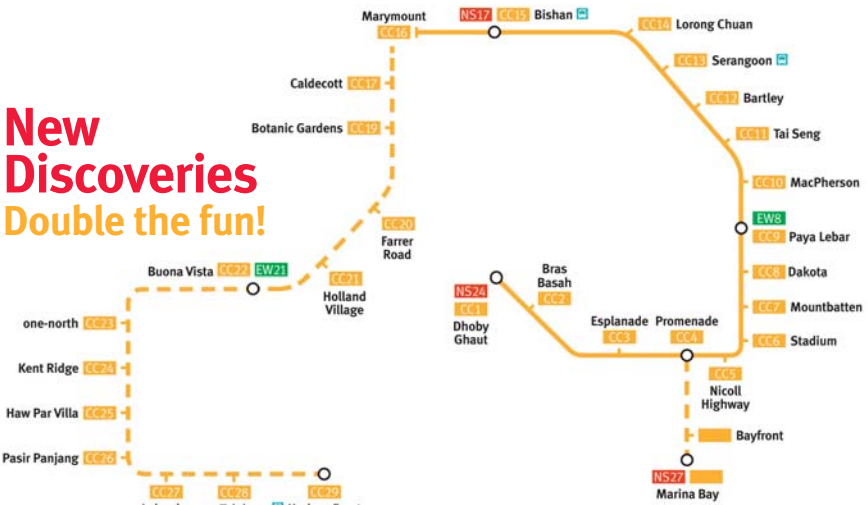

↔ Bukit Merah Ctrl

↔ Ang Mo Kio

↔ Woodlands

↔ Yishun

→ Sembawang Vista

↔ Sembawang Pk

↔ Admiralty St

↔ Lor 1 Geylang

↔ Senoko Ind Est

↔ Marina Ctr

New Discoveries

Double the fun!

- Dhoby Ghaut** Plaza Singapura, Park Mall
- Bras Basah** National Museum of Singapore, Singapore Art Museum
- Esplanade** Esplanade Xchange, War Memorial Park, Esplanade – Theatres on the Bay
- Promenade** Singapore Flyer, Helix Bridge
- Nicoll Highway** Golden Mile Complex, Golden Mile Food Centre, Arab Street
- Stadium** Leisure Park Kallang
- Dakota** Old Airport Road Food Centre
- Paya Lebar** City Plaza
- Serangoon** nex
- Bishan** Junction 8