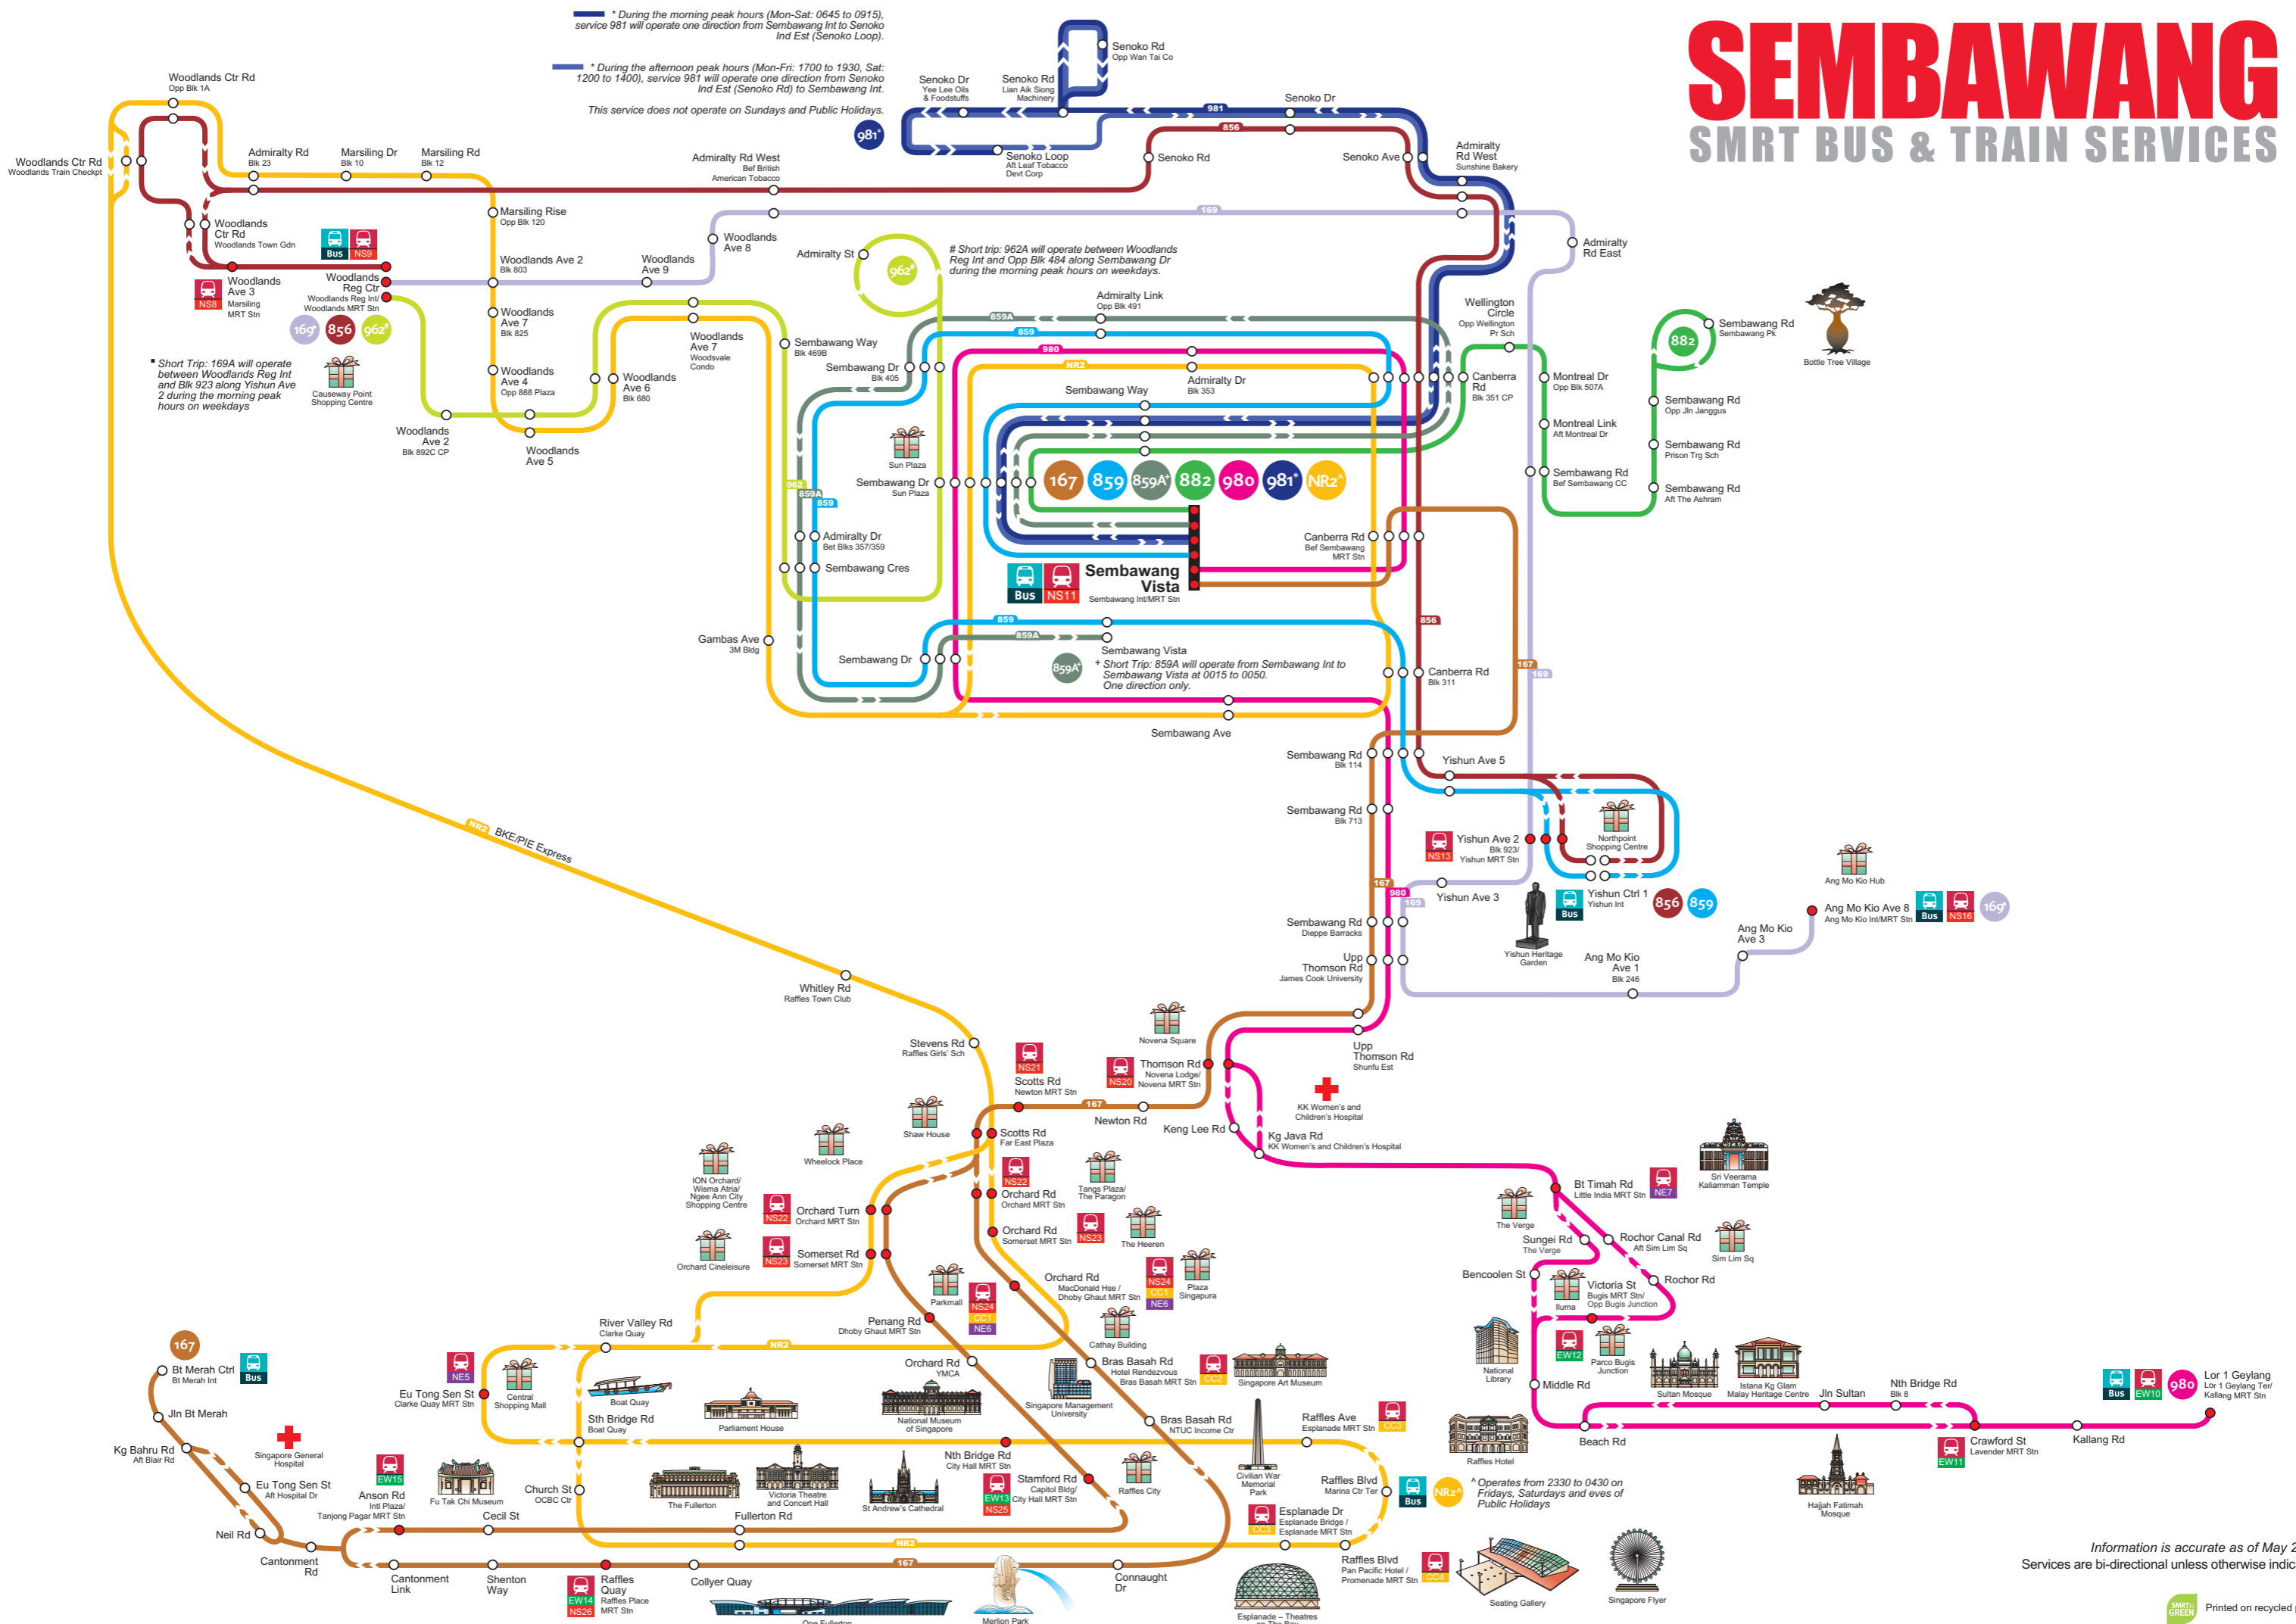

SEMBAWANG

SMRT BUS & TRAIN SERVICES

Information is accurate as of May 2011.
Services are bi-directional unless otherwise indicated.

A					
Admiralty Dr	859	859A	980	NR2	
Admiralty Link	859	859A			
Admiralty Rd	856	NR2			
Admiralty Rd East	169				
Admiralty Rd West	169	856	981		
Admiralty St	962				
Ang Mo Kio Ave 1	169				
Ang Mo Kio Ave 3	169				
Ang Mo Kio Ave 8					
– Ang Mo Kio MRT Stn	169				
Anson Rd					
– Tanjong Pagar MRT Stn	167				
B					
Beach Rd	980				
Bencoolen St	980				
Bras Basah Rd					
– Bras Basah MRT Stn	167				
Bt Merah Ctrl	167				
Bt Timah Rd	980				
– Little India MRT Stn					
C					
Canberra Link	167	882			
Canberra Rd					
– Sembawang MRT Stn	167	856	859	859A	882 980
	981	NR2			
Cantonment Link	167				
Cantonment Rd	167				
Cecil St	167				
Church St	NR2				
Collyer Quay	167				
Connaught Dr	167				
Crawford St	980				
– Lavender MRT Stn					
E					
Eu Tong Sen St	167				
– Clarke Quay MRT Stn	NR2				
Esplanade Dr					
– Esplanade MRT Stn	NR2				
F					
Fullerton Rd	167	NR2			
G					
Gambas Ave	NR2				
J					
Jin Bt Merah	167				
Jin Sultan	980				
K					
Kallang Rd	980				
Keng Lee Rd	980				
Kg Bahru Rd	167				
Kg Java Rd	980				
L					
Lor 1 Geylang					
– Kallang MRT Stn	980				
M					
Marsiling Dr	NR2				
Marsiling Rd	NR2				
Marsiling Rise	NR2				
Middle Rd	980				
Montreal Dr	882				
Montreal Link	882				
N					
Neil Rd	167				
Newton Rd	167				
Nth Bridge Rd	980				
– City Hall MRT Stn	NR2				

O					
Orchard Rd					
– Orchard MRT Stn/ Somerset MRT Stn/ Dhoby Ghaut MRT Stn	167				
Orchard Turn	167	NR2			
P					
Penang Rd					
– Dhoby Ghaut MRT Stn	167				
R					
Raffles Ave					
– Esplanade MRT Stn	NR2				
Raffles Blvd					
– Promenade MRT Stn	NR2				
Raffles Quay					
– Raffles Place MRT Stn	167				
River Valley Rd	NR2				
Rochor Canal Rd	980				
Rochor Rd	980				
S					
Scotts Rd	NR2				
– Newton MRT Stn	167				
Sembawang Ave	980	NR2			
Sembawang Cres	859	859A	962		
Sembawang Dr	859	859A	882	962	980 981
	NR2				
Sembawang Rd	167	169	856	859	882 980
Sembawang Vista					
– Sembawang MRT Stn	167	859	859A	882	980 981
Sembawang Way	859	859A	882	962	981
Senoko Ave	856	981			
Senoko Dr	856	981			
Senoko Loop	981				
Senoko Rd	856	981			
Shenton Way	167				
Somerset Rd					
– Somerset MRT Stn	167	NR2			
Stamford Rd					
– City Hall MRT Stn	167				
Stevens Rd	NR2				
Sth Bridge Rd	NR2				
Sungei Rd	980				
T					
Thomson Rd					
– Novena MRT Stn	167	980			
U					
Upp Thomson Rd	167	169	980		
V					
Victoria St					
– Bugis MRT Stn	980				
W					
Wellington Circle	882				
Whitley Rd	NR2				
Woodlands Ave 2	169	962	NR2		
Woodlands Ave 3					
– Marsiling MRT Stn	856				
Woodlands Ave 4	NR2				
Woodlands Ave 5	962	NR2			
Woodlands Ave 6	962	NR2			
Woodlands Ave 7	962	NR2			
Woodlands Ave 8	169				
Woodlands Ave 9	169				
Woodlands Ctr Rd	856	NR2			
Woodlands Reg Ctr					
– Woodlands MRT Stn	169	856	962		
Y					
Yishun Ave 2	169	856	859		
Yishun Ave 3	169				
Yishun Ave 5	856	859			
Yishun Ctr 1					
– Yishun MRT Stn	856	859			

LEGEND

Bus Interchange (Int)/
Terminal (Ter)

MRT Station (Stn)

○ Road served by bus services

● Transfer to MRT Station

■ Sembawang Interchange

167 Sembawang

169 Woodlands

856 Yishun

859 Sembawang

859A Sembawang

882 Sembawang

962 Woodlands

980 Sembawang

981 Sembawang

NR2 Sembawang Dr

↔ Bukit Merah Ctrl

↔ Ang Mo Kio

↔ Woodlands

↔ Yishun

→ Sembawang Vista

↔ Sembawang Pk

↔ Admiralty St

↔ Lor 1 Geylang

↔ Senoko Ind Est

↔ Marina Ctr