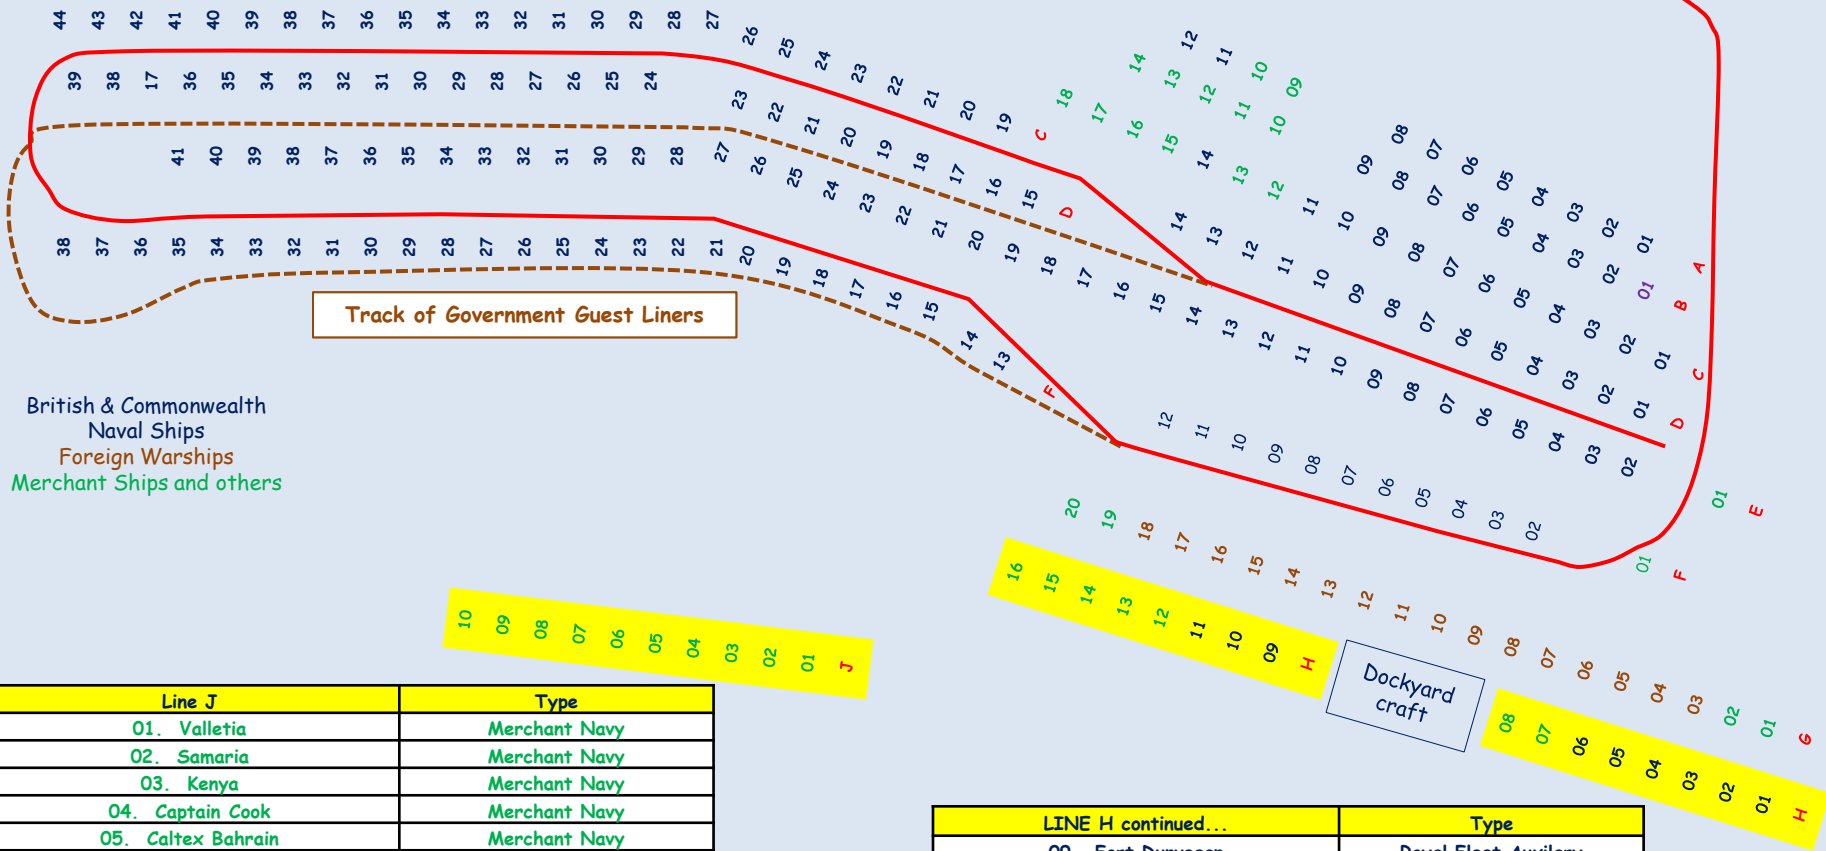

LINE H	Type
01. HMS Boxer	Aircraft Direction Vessel
02. HMS Cook	Surveying Vessel
03. HMS Scott	Surveying Vessel
04. HMS Sharpshooter	Surveying Vessel
05. HMS Striker	Landing Ship (Tank)
06. HMS Launceston Castle	Frigate
07. <i>Gatling</i>	Merchant Navy
08. <i>St. Ives</i>	Merchant Navy
Names for row H continue bottom r/h corner	

Portsmouth

Track of H.M. Yacht

Track of Government Guest Liners

British & Commonwealth Naval Ships
Foreign Warships
Merchant Ships and others

Dockyard craft

Line J	Type
01. <i>Valetia</i>	Merchant Navy
02. <i>Samaria</i>	Merchant Navy
03. <i>Kenya</i>	Merchant Navy
04. <i>Captain Cook</i>	Merchant Navy
05. <i>Caltex Bahrain</i>	Merchant Navy
06. <i>Empire Windrush</i>	Merchant Navy
07. <i>City of London</i>	Merchant Navy
08. <i>Crofter</i>	Merchant Navy
09. <i>Hildebrand</i>	Merchant Navy
10. <i>Alca</i>	Merchant Navy

LINE H continued...	Type
09. <i>Fort Dunvegan</i>	Royal Fleet Auxiliary
10. <i>N.A.V. Amherst</i>	Royal Fleet Auxiliary
11. <i>Wave Victor</i>	Royal Fleet Auxiliary
12. <i>Dilwara</i>	Merchant Navy
13. <i>Andes</i>	Merchant Navy
14. <i>Cambria</i>	Merchant Navy
15. <i>Clan Shaw</i>	Merchant Navy
16. <i>British Sailor</i>	Merchant Navy