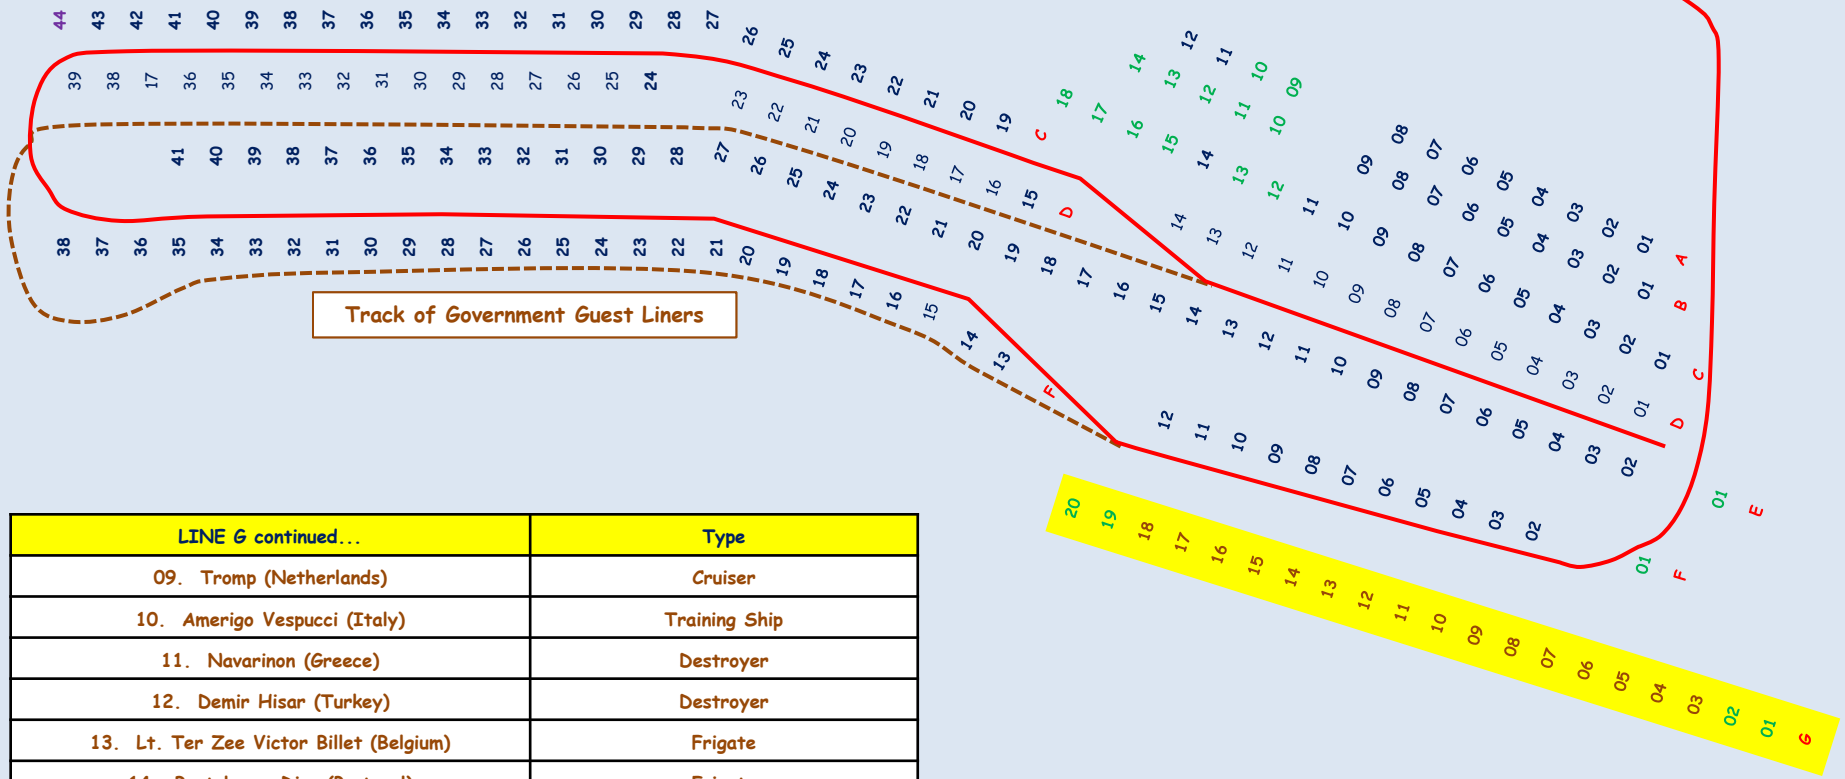

LINE G	Type
01. S.S. Pretoria Castle	Merchant navy
02. S.S. Orcades	Merchant Navy
(Pretoria Castle & Orcades carried Government Guests)	
03. Baltimore (USA)	Heavy Cruiser
04. Montcalm (France)	Cruiser
05. Sverdlov (USSR)	Cruiser
06. Goto Lejon (Sweden)	Cruiser
07. Miguel De Cervantes (Spain)	Light Cruiser
08. Almirante Barroso (Brazil)	Cruiser

British & Commonwealth
Naval Ships
Foreign Warships
Merchant Ships and others

Portsmouth

Track of H.M. Yacht

Track of Government Guest Liners

LINE G continued...	Type
09. Tromp (Netherlands)	Cruiser
10. Amerigo Vespucci (Italy)	Training Ship
11. Navarinon (Greece)	Destroyer
12. Demir Hisar (Turkey)	Destroyer
13. Lt. Ter Zee Victor Billet (Belgium)	Frigate
14. Bartolomeu Dias (Portugal)	Frigate
15. Holger Danske (Denmark)	Frigate
16. Narvik (Norway)	Destroyer
17. Trujillo (Dominian Republic)	Destroyer
18. Posanton (Thailand)	Minesweeper
19. RRS John Biscoe	Royal Research Ship - Survey Vessel
20. D'Iberville (Canadian Government)	Icebreaker