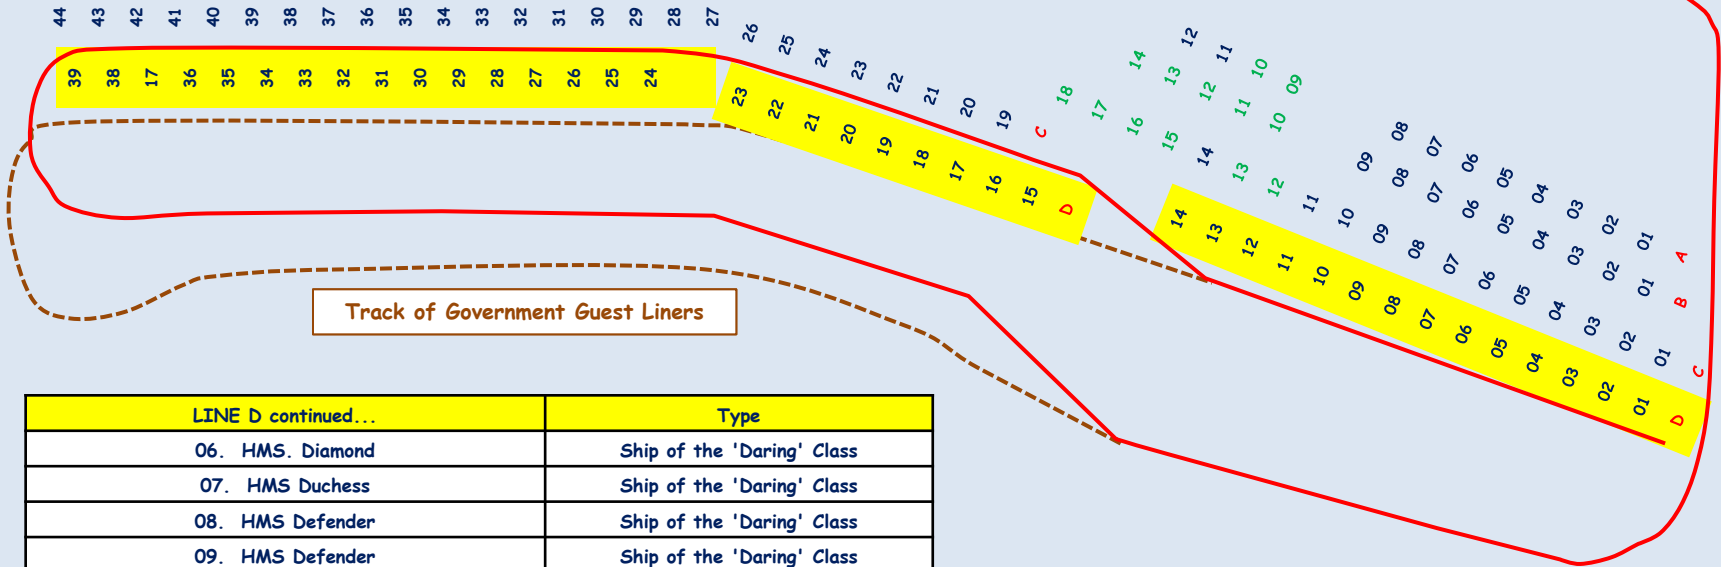

LINE D	Type
01. HMS Redpole	Frigate Admiralty Yacht for the occasion
02. HMS Dido	Cruiser
03. HMS Cleopatra	Cruiser
04. HMS Manxman	Fast Minelayer
05. HMS Apollo	Fast Minelayer

British & Commonwealth
Naval Ships
Merchant Ships and others

Portsmouth

Track
of
H.M.
Yacht

Track of Government Guest Liners

LINE D continued...	Type
06. HMS Diamond	Ship of the 'Daring' Class
07. HMS Duchess	Ship of the 'Daring' Class
08. HMS Defender	Ship of the 'Daring' Class
09. HMS Defender	Ship of the 'Daring' Class
10. HMS Agincourt	Destroyer
11. HMS Barrosa	Destroyer
12. HMS Ainse	Destroyer
13. HMS Corruna	Destroyer
14. HMS Solebay	Destroyer
15. HMS Cadiz	Destroyer
16. HMS St. James	Destroyer
17. HMS Finisterre	Destroyer
18. HMS Alaunia	Heavy Repair Ship
19. HMS Forth	Submarine Depot Ship
20. HMS Contest	Destroyer
21. H.M.S Zepher	Destroyer
22. H.M.S. Myngs	Destroyer
23. H.M.S. Crispin	Destroyer

LINE D continued...	Type
24. HMS Tenacious	Frigate
25. HMS Tyrian	Frigate
26. HMS Termagant	Frigate
27. HMS Orwell	Frigate
28. HMS Brocklesby	Destroyer
29. HMS Bicester	Frigate
30. HMS Melbreak	Frigate
31. HMS Meon	Amphibious Warfare Vessel
32. HMS Messina	Amphibious Warfare Vessel
33. HMS Tintagel Castle	Destroyer
34. HMS Flint Castle	Destroyer
35. HMS Leeds Castle	Destroyer
36. HMS Headingham	Destroyer
37. HMS Knareborough Castle	Frigate
38. HMS Caistor Castle	Frigate
39. HMS Carisbrooke Castle	Frigate