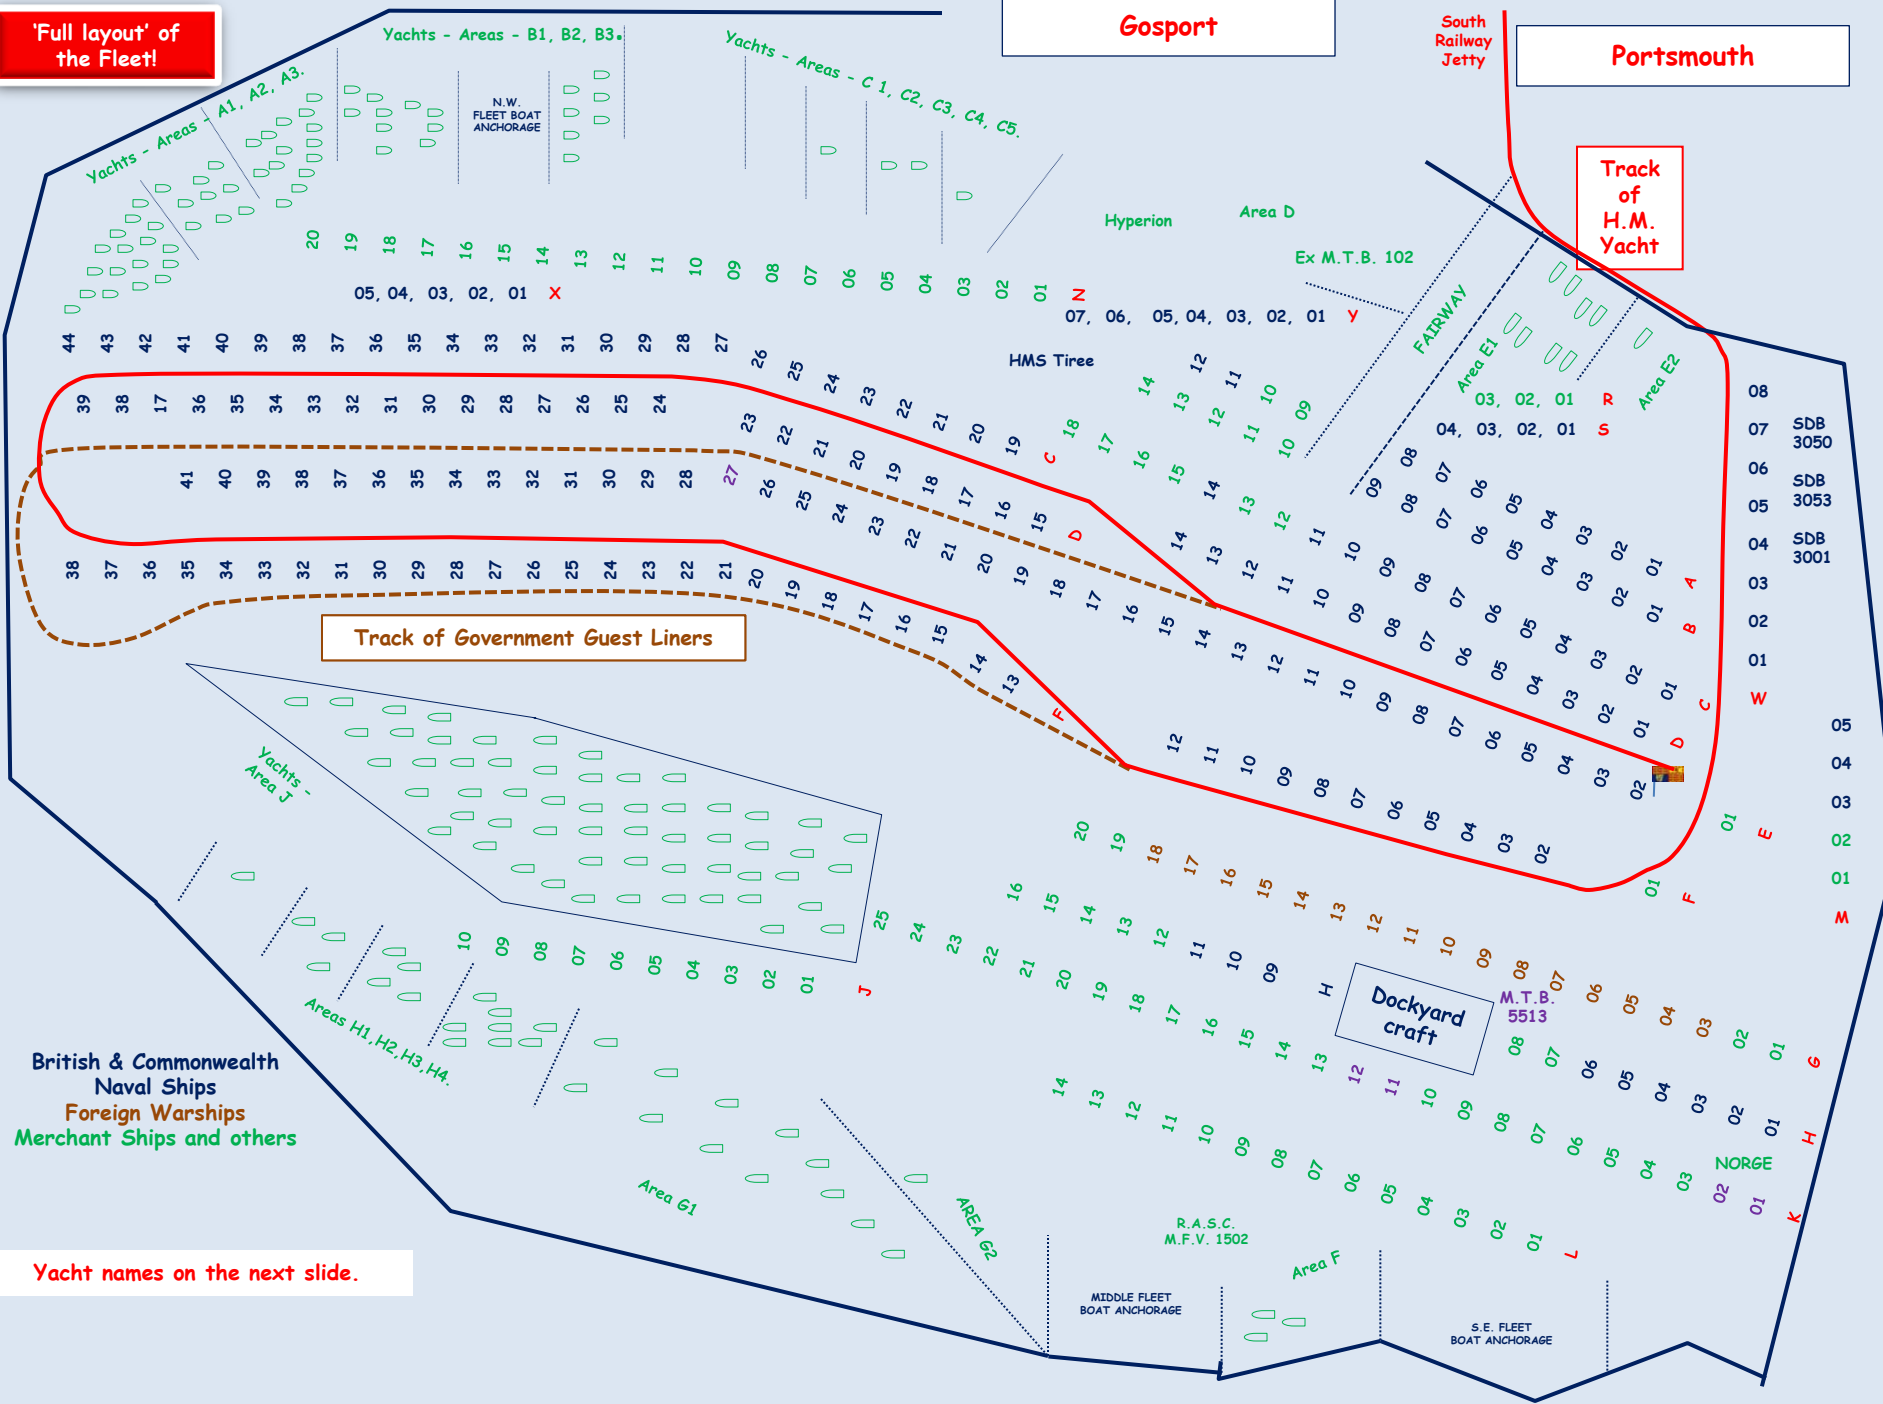

'Full layout' of the Fleet!

Gosport

South Railway Jetty

Portsmouth

Track of H.M. Yacht

Track of Government Guest Liners

Dockyard craft

British & Commonwealth Naval Ships
Foreign Warships
Merchant Ships and others

Yacht names on the next slide.

Yachts - Areas - B1, B2, B3.

Yachts - Areas - C 1, C2, C3, C4, C5.

N.W. FLEET BOAT ANCHORAGE

Yachts - Areas - A1, A2, A3.

Hyperion

Area D

Ex M.T.B. 102

HMS Tiree

FAIRWAY

Area E1

Area E2

SDB 3050

SDB 3053

SDB 3001

Track of Government Guest Liners

Yachts - Area J

Areas H1, H2, H3, H4.

Dockyard craft

M.T.B. 5513

R.A.S.C. M.F.V. 1502

MIDDLE FLEET BOAT ANCHORAGE

S.E. FLEET BOAT ANCHORAGE

British & Commonwealth Naval Ships
Foreign Warships
Merchant Ships and others

Yacht names on the next slide.