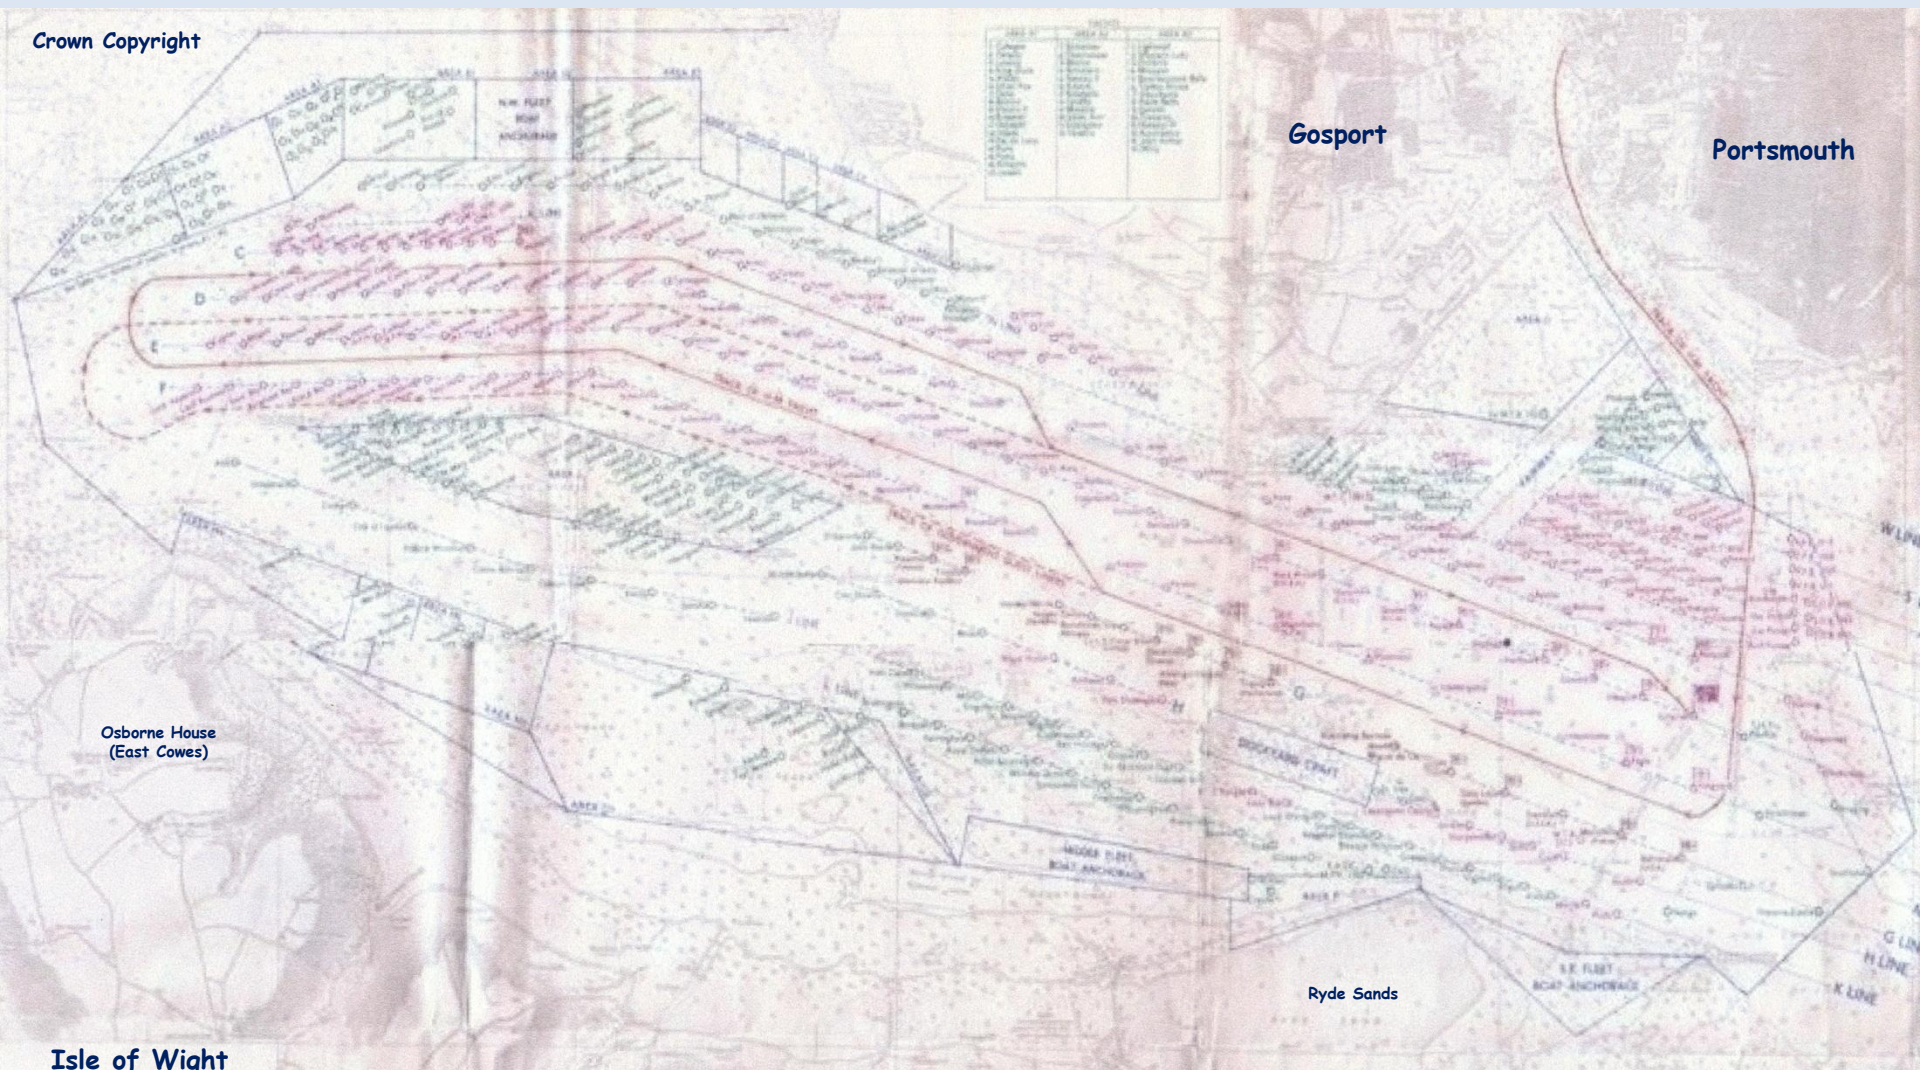

A 'copy of the chart' showing the layout and the names of the ships present at the Fleet, courtesy of Bill Brimson.