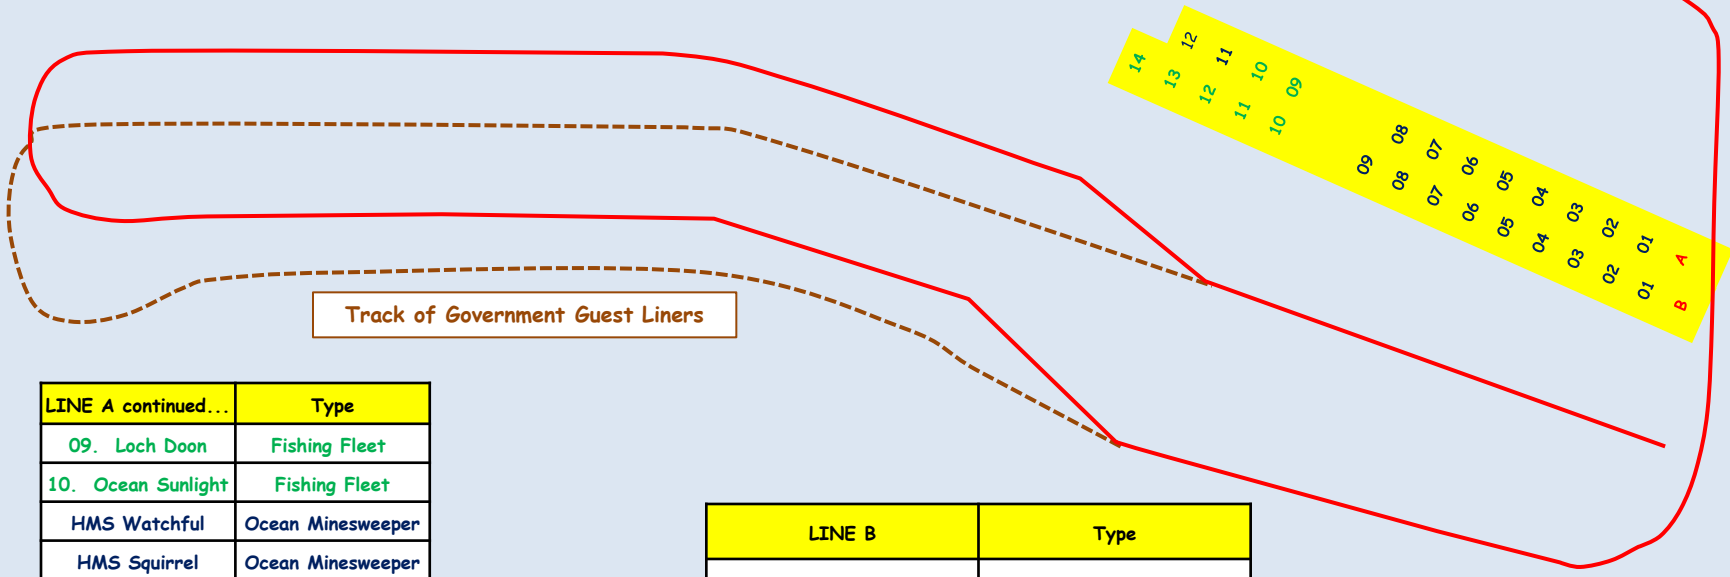

LINE A	Type
01. HMS Reward	Fleet Tug
02. LCT 4039	Landing Craft
03. LCT 4044	Landing Craft
04. LCT 403	Landing Craft (Tank)
05. HMS Sursay	Danlayer
06. HMS Uplifter	Boom Defence Vessel
07. HMS Plover	Minelayer
08. HMS Royal Albert	Launch

British & Commonwealth
Naval Ships
Merchant Ships and others

Portsmouth

Track
of
H.M.
Yacht

Track of Government Guest Liners

LINE A continued...	Type
09. Loch Doon	Fishing Fleet
10. Ocean Sunlight	Fishing Fleet
HMS Watchful	Ocean Minesweeper
HMS Squirrel	Ocean Minesweeper

LINE B	Type
01. HMS Rinaldo	Ocean Minesweeper
02. HMS Orcadia	Ocean Minesweeper
03. HMS Welfare	Ocean Minesweeper
04. HMS Bullfinch	Cable Ship
05. HMS Barnsdale	Boom Defence Vessel
06. HMS Barnstone	Boom Defence Vessel
07. HMS Barleycorn	Boom Defence Vessel
08. HMS Foulness	Trawler
09. HMS Gorregan	Trawler

LINE B continued...	Type
10. Lady Lou	Fishing Fleet
11. Wave Sheaf	Fishing Fleet
12. Princess Royal	Fishing Fleet
13. Yardley	Fishing Fleet
14. Red Hackle	Fishing Fleet