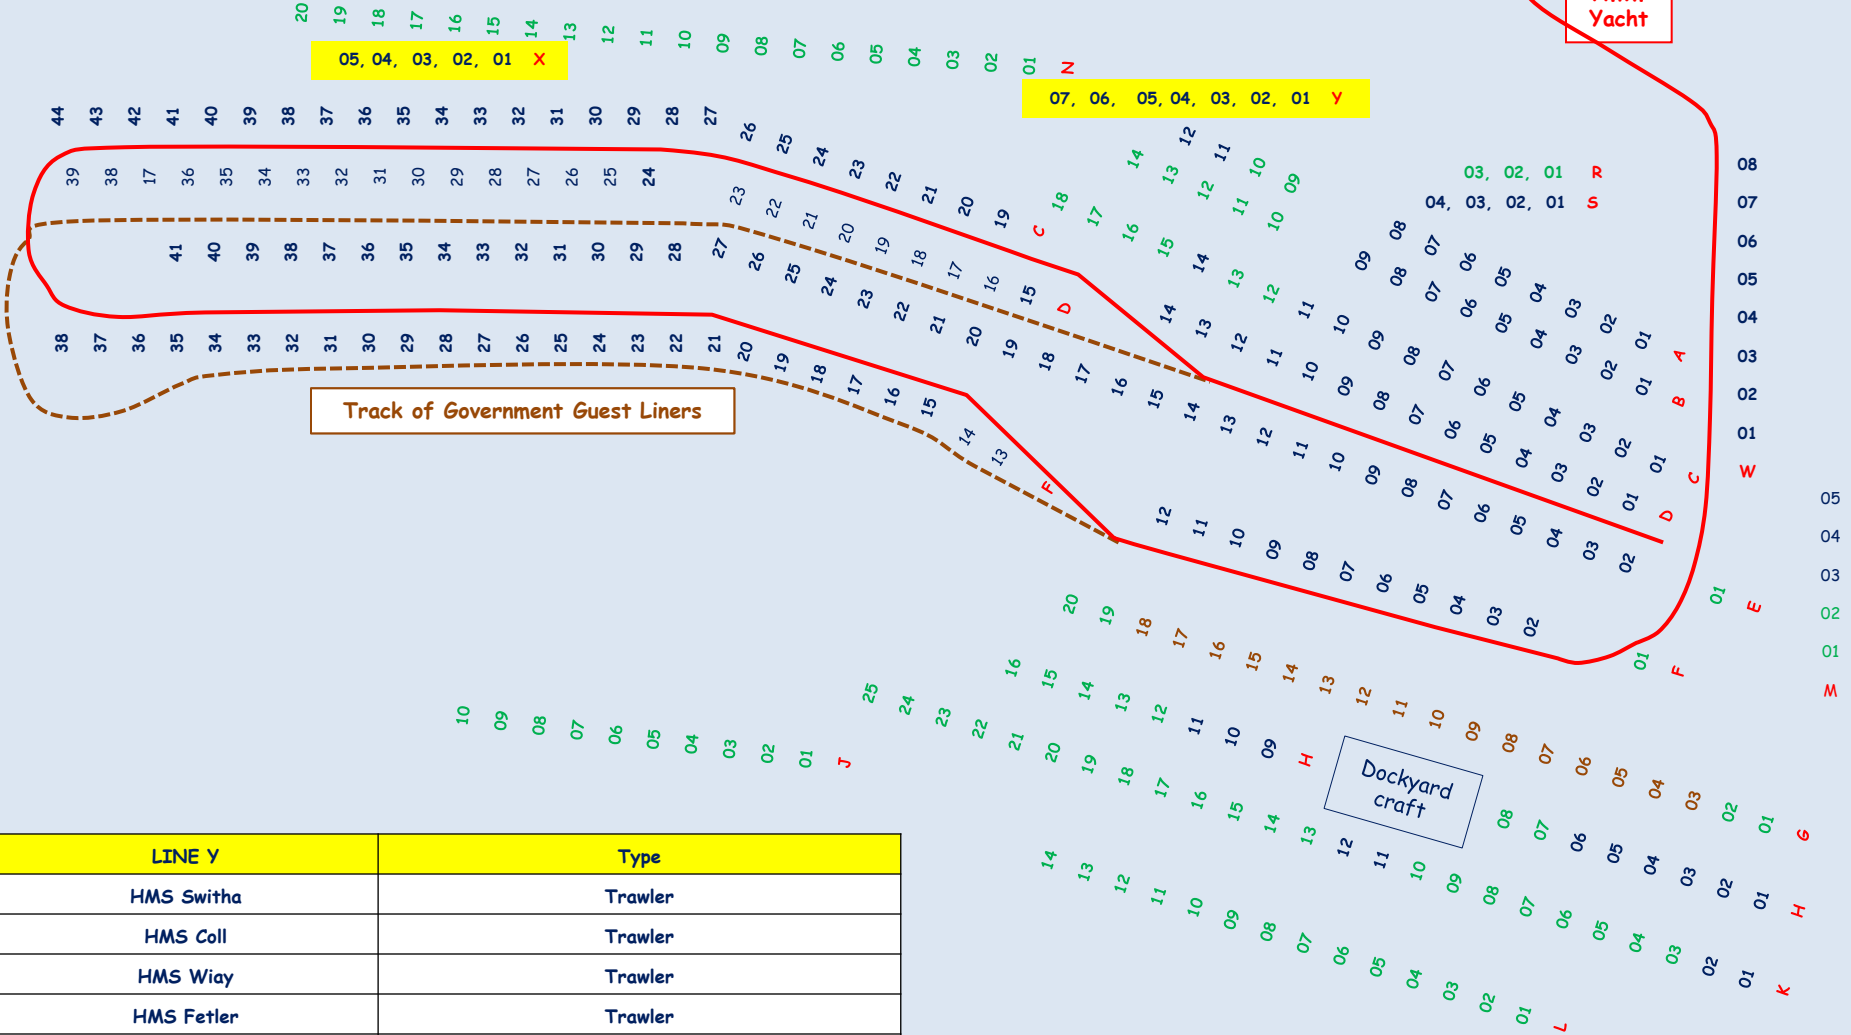

British & Commonwealth
Naval Ships
Foreign Warships
Merchant Ships and others

LINE X	Type
HMS Isis	Frigate
HMS Killiecrankie	Frigate
ML 2901	Minesweeping Motor Launch
ML 2220	Minesweeping Motor Launch
ML2250	Minesweeping Motor Launch

Portsmouth

Track of H.M. Yacht

Track of Government Guest Liners

Dockyard craft

LINE Y	Type
HMS Switha	Trawler
HMS Coll	Trawler
HMS Wiay	Trawler
HMS Fetler	Trawler
HMS Bern	Trawler
HMS Lindisfarne	Trawler