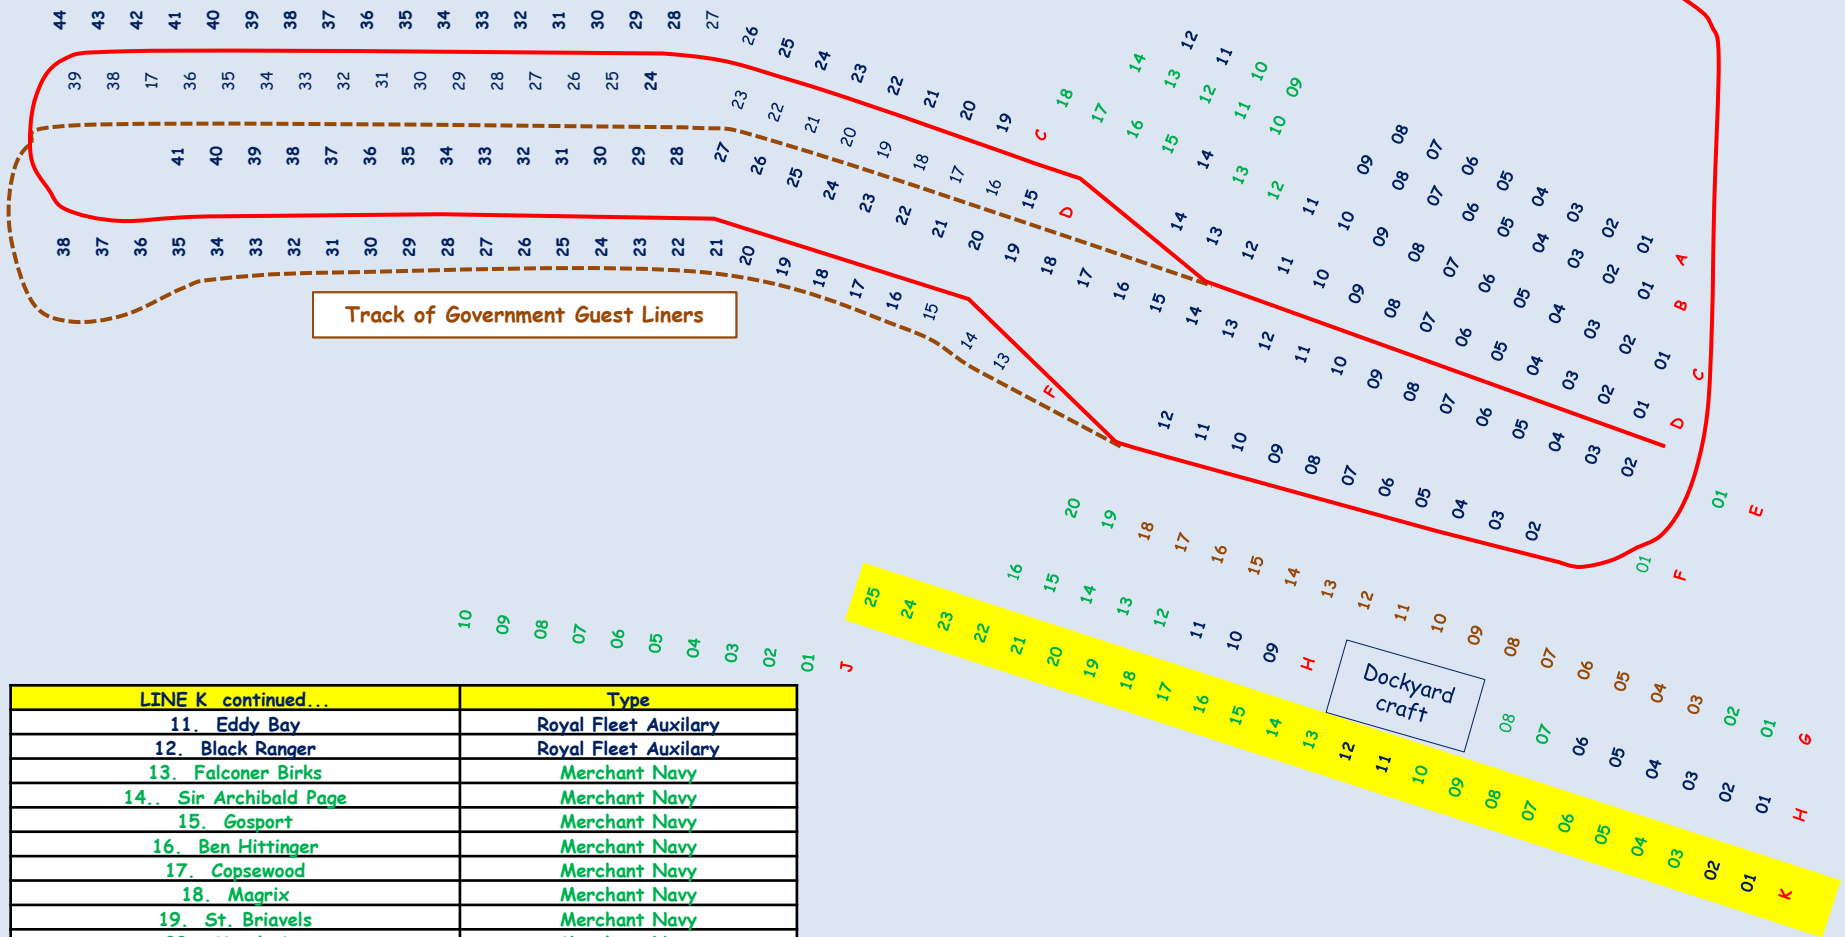

LINE K	Type
01. HMS Pluto	Ocean Minesweeper
02. HMS Marvel	Ocean Minesweeper
03. Kihna	Trinity House
04. Argus	Trinity House
05. Vigilant	HM Customs' Ship
06. Pharos	Lighthouse Tender
07. Granuaile	Lighthouse Tender
08. Edward Wilshaw	Merchant Navy
09. Weather Explorer	Ocean Weathership
10. Shanklin	Merchant Navy

British & Commonwealth
Naval Ships
Foreign Warships
Merchant Ships and others

Portsmouth

Track
of
H.M.
Yacht

Track of Government Guest Liners

Dockyard
craft

LINE K continued...	Type
11. Eddy Bay	Royal Fleet Auxiliary
12. Black Ranger	Royal Fleet Auxiliary
13. Falconer Birks	Merchant Navy
14.. Sir Archibald Page	Merchant Navy
15. Gosport	Merchant Navy
16. Ben Hittinger	Merchant Navy
17. Copsewood	Merchant Navy
18. Magrix	Merchant Navy
19. St. Briavels	Merchant Navy
20. Singularity	Merchant Navy
21. Milo	Merchant Navy
23. Whitewing	Merchant Navy
24. Irish Coast	Merchant Navy
25. Borodino	Merchant Navy