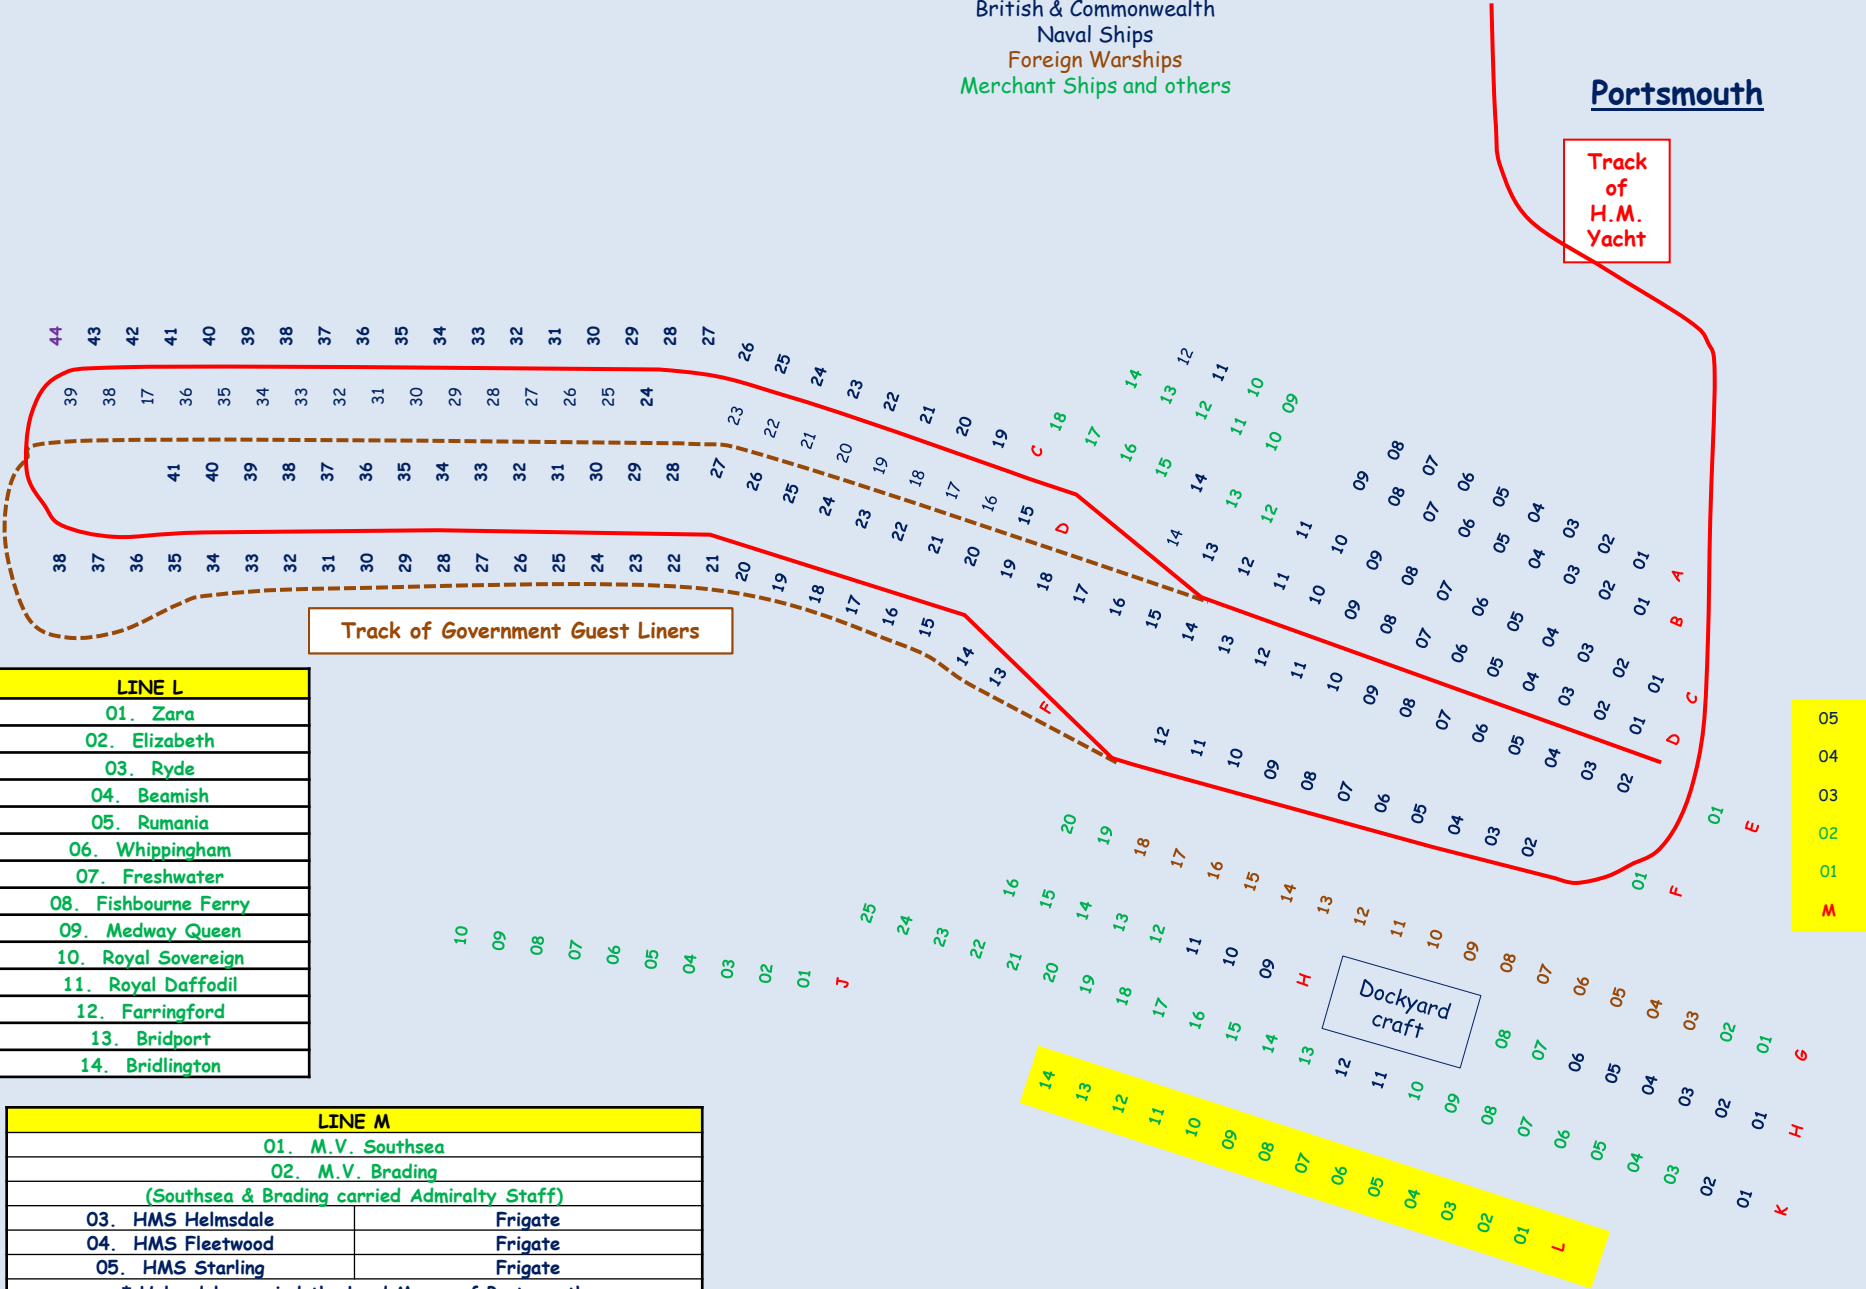

British & Commonwealth
Naval Ships
Foreign Warships
Merchant Ships and others

Portsmouth

Track
of
H.M.
Yacht

Track of Government Guest Liners

LINE L	
01.	Zara
02.	Elizabeth
03.	Ryde
04.	Beamish
05.	Rumania
06.	Whippingham
07.	Freshwater
08.	Fishbourne Ferry
09.	Medway Queen
10.	Royal Sovereign
11.	Royal Daffodil
12.	Farringford
13.	Bridport
14.	Bridlington

LINE M	
01. M.V. Southsea	
02. M.V. Brading	
(Southsea & Brading carried Admiralty Staff)	
03. HMS Helmsdale	Frigate
04. HMS Fleetwood	Frigate
05. HMS Starling	Frigate
* Helmsdale carried the Lord Mayor of Portsmouth and the Mayor of Gosport	
* Fleetwood carried C. In C. Portsmouth's Guests	
* Starling carried Board of Admiralty Guests	

05
04
03
02
01
M

Dockyard
craft