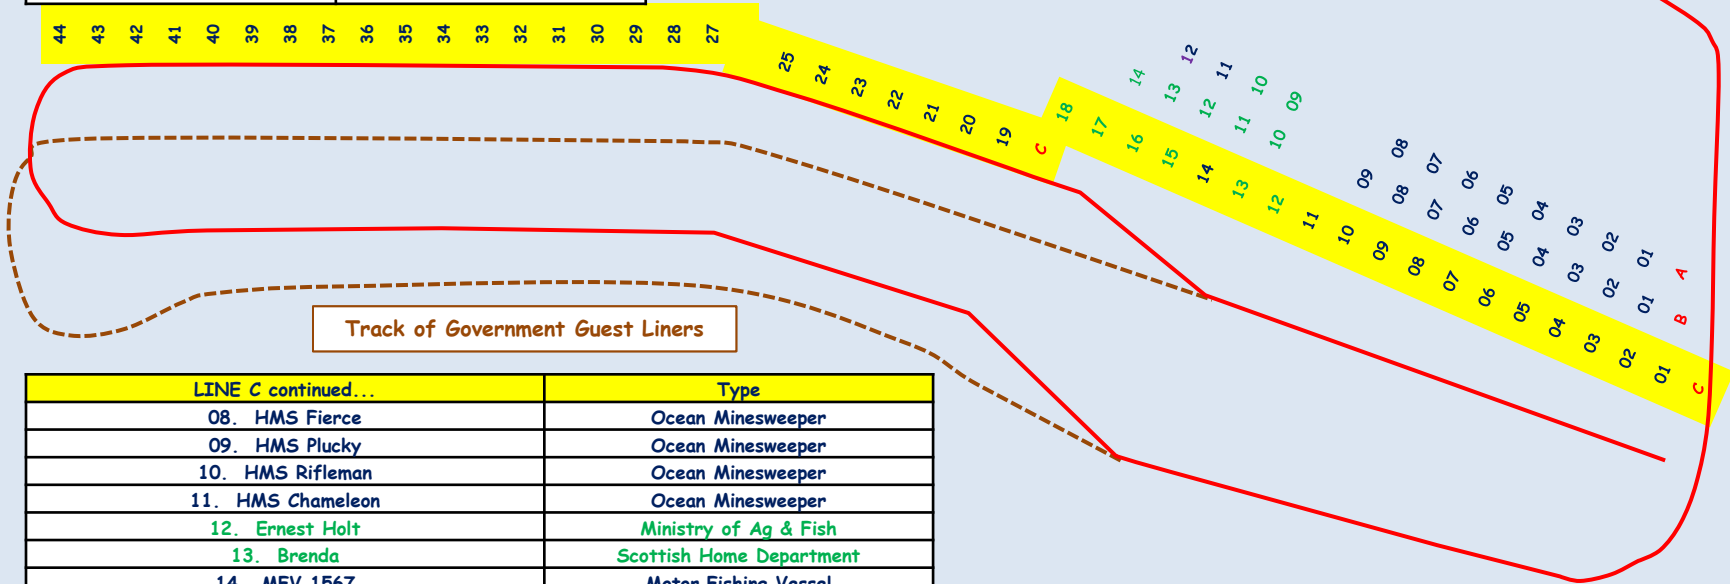

LINE C	Type
01. HMS Corquette	Ocean Minesweeper
02. HMS Welcome	Ocean Minesweeper
03. HMS Bramble	Ocean Minesweeper
04. HMS Rattlesnake	Ocean Minesweeper
05. HMS Cheerful	Ocean Minesweeper
06. HMS Pickle	Ocean Minesweeper
07. HMS Laertes	Ocean Minesweeper

British & Commonwealth
Naval Ships
Merchant Ships and others

Portsmouth

Track
of
H.M.
Yacht

Track of Government Guest Liners

LINE C continued...	Type
08. HMS Fierce	Ocean Minesweeper
09. HMS Plucky	Ocean Minesweeper
10. HMS Rifleman	Ocean Minesweeper
11. HMS Chameleon	Ocean Minesweeper
12. Ernest Holt	Ministry of Ag & Fish
13. Brenda	Scottish Home Department
14. MFV 1567	Motor Fishing Vessel
15. Margate	Royal National Lifeboat
16. Campbeltown	Royal National Lifeboat
17. Ramsgate	Royal National Lifeboat
18. Flamborough	Royal National Lifeboat
19. HMS Sanguine	Submarine
20. HMS Sentinel	Submarine
21. HMS Toredo	Submarine
22. HMS Token	Submarine
23. HMS Talent	Submarine
24. HMS Thermopylae	Submarine Depot Ship
25. HMS Totem	Submarine Depot Ship
26. HMS Tireless	Submarine Depot Ship
27. HMS Artful	Submarine Depot Ship
28. HMS Aurochs	Submarine Depot Ship
29. HMS Astute	Submarine Depot Ship
30. HMS Anchorite	Submarine Depot Ship
31. HMS Seneschal	Submarine Depot Ship
32. HMS Seascout	Submarine Depot Ship

LINE C continued...	Type
33. HMS Wessex	Frigate
34. HMS Blackburn	Aircraft Tender
35. HMS Kilmorey	Motor Minesweeper
36. HMS Montrose	Motor Minesweeper
37. HMS Venturer	Motor Minesweeper
38. HMS St. Mungo	Motor Minesweeper
39. HMS Mersey	Motor Minesweeper
40. HMS Humber	Motor Minesweeper
41. HMS Bernicia	Motor Minesweeper
42. HMS Curzon	Motor Minesweeper
43. HMS St. David	Motor Minesweeper
44. HMS Thames	Motor Minesweeper