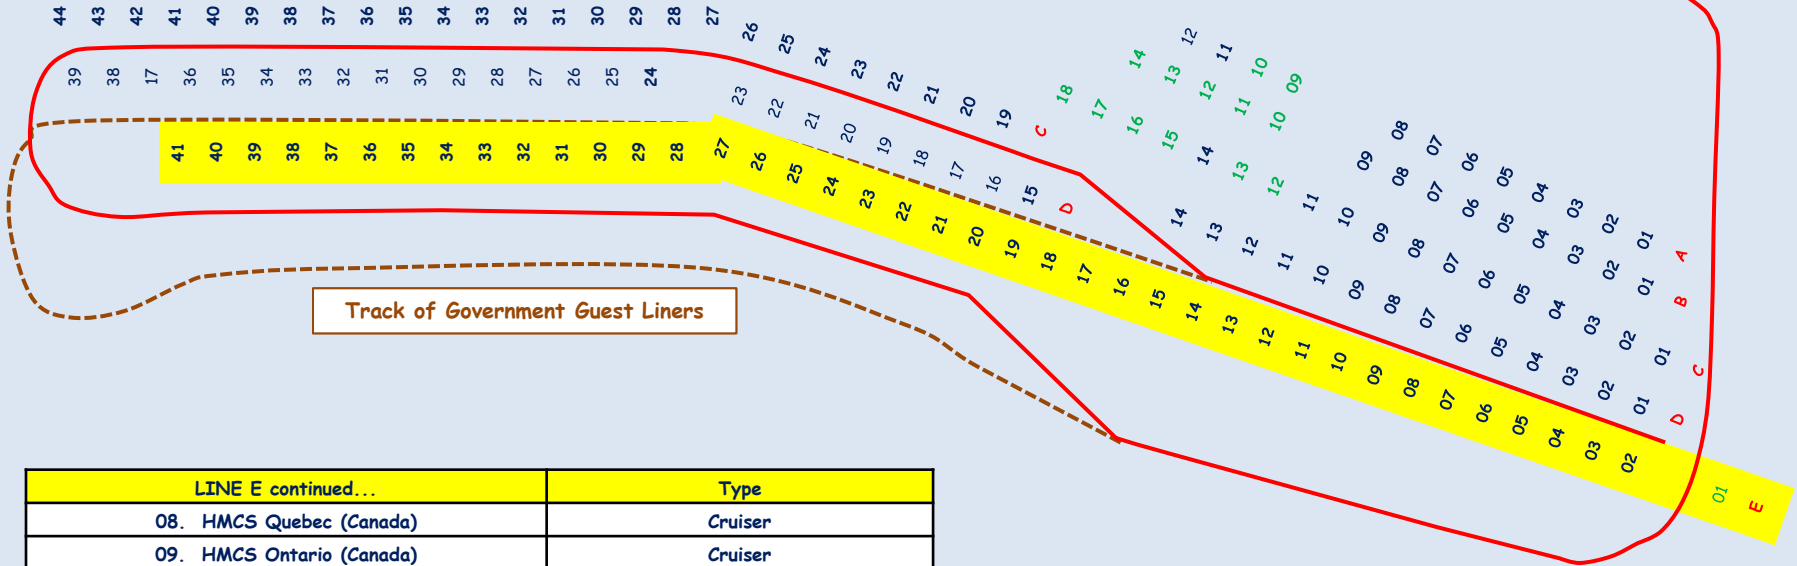

LINE E	Type
01. T.H.Y. Patricia	Trinity House Yacht
02. HMS Surprise	Frigate (Royal Yacht for the occasion)
03. HMS Glasgow	Cruiser
04. HMS Gambia	Cruiser
05. HMS Swiftsure	Cruiser
06. HMS Sheffield	Cruiser
07. HMS Superb	Cruiser

British & Commonwealth
Naval Ships
Merchant Ships and others

Portsmouth

Track
of
H.M.
Yacht

LINE E continued...	Type
08. HMCS Quebec (Canada)	Cruiser
09. HMCS Ontario (Canada)	Cruiser
10. HMNZS Black Prince (New Zealand)	Cruiser
11. INS Delhi (India)	Cruiser
12. HMS Devonshire	Cruiser
13. HMS Battleaxe	Destroyer
14. HMS Scorpion	Destroyer
15. HMS Crossbow	Destroyer
16. HMS Barfleur	Destroyer
17. H.M.S. St. Kitts	Destroyer
18. H.M.S. Camperdown	Destroyer
19. H.M.S. Trafalgar	Destroyer
20. H.M.S. Jutland	Destroyer
21. HMS Obdurate	Destroyer
22. HMS Obedient	Destroyer
23. HMCS Sioux (Canada)	Destroyer
24. INS Ranjit (India)	Destroyer

Line E continued...	Type
25. HMS Venus	Frigate
26. HMS Virago	Frigate
27. HMS Verulam	Frigate
28. HMS Wrangler	Frigate
29. HMS Wakeful	Frigate
30. HMS Roebuck	Frigate
31. HMS Rocket	Frigate
32. HMS Relentless	Frigate
33. HMCS La Hulloise (Canada)	Frigate
34. HMCS Swansea (Canada)	Frigate
35. INS Tir (India)	Frigate
36. HMPS Zulfiqar (Pakistan)	Frigate
37. HMPS Jhelum (Pakistan)	Frigate
38. HMS Mermaid	Frigate
39. HMS Peacock	Frigate
40. HMS Magpie	Frigate
41. HMS Cygnet	Frigate