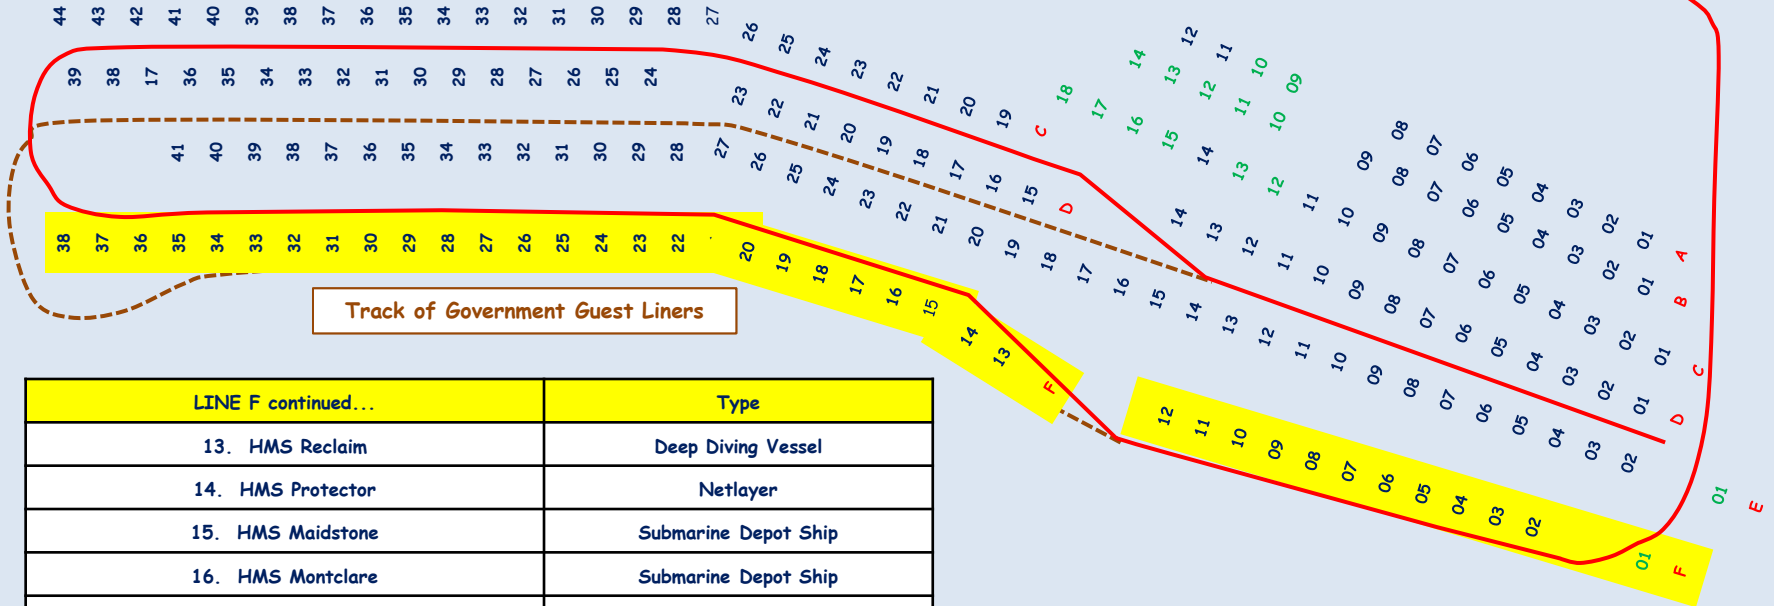

LINE F	Type
1. Strathnaver	Merchant Navy
02. HMS Vanguard	Battleship
03. HMS Eagle	Aircraft Carrier
04. HMS Indomitable	Aircraft Carrier
05. HMS Implacable	Aircraft Carrier
06. HMS Indefatigable	Aircraft Carrier
07. HMS Illustrious	Aircraft Carrier
08. HMS Theseus	Aircraft Carrier

British & Commonwealth
Naval Ships
Merchant Ships and others

Portsmouth

Track
of
H.M.
Yacht

LINE F continued...	Type
09. HMCS Magnificent (Canada)	Aircraft Carrier
10. HMAS Sidney (Australia)	Aircraft Carrier
11. HMS Perseus	Aircraft Carrier
12. HMS Adamant	Submarine Depot Ship

Track of Government Guest Liners

LINE F continued...	Type
13. HMS Reclaim	Deep Diving Vessel
14. HMS Protector	Netlayer
15. HMS Maidstone	Submarine Depot Ship
16. HMS Montclare	Submarine Depot Ship
17. HMS Tradewind	Submarine
18. HMS Springer	Submarine
19. HMS Scorcher	Submarine
20. HMS Sea Devil	Submarine
21. HMS Sidon	Submarine
22. HMS Scotsman	Submarine
23. HMS Ambush	Submarine
24. HMS Acheron	Submarine
25. HMS Artemis	Submarine
26. HMS Alaric	Submarine

LINE F continued...	Type
27. HMS Aeneas	Submarine
28. HMS Amphion	Submarine
29. HMS Augira	Submarine
30. HMS Tally Ho	Submarine
31. HMS Woodbridge Haven	Target Ship
32. HMS Widemouth Bay	Frigate
33. HMS Largo Bay	Frigate
34. HMS Enard bay	Frigate
35. HMS Burghead Bay	Frigate
36. HMS Start Bay	Frigate
37. HMS Ruthven	Frigate
38. HMS Loch Veyatie	Frigate