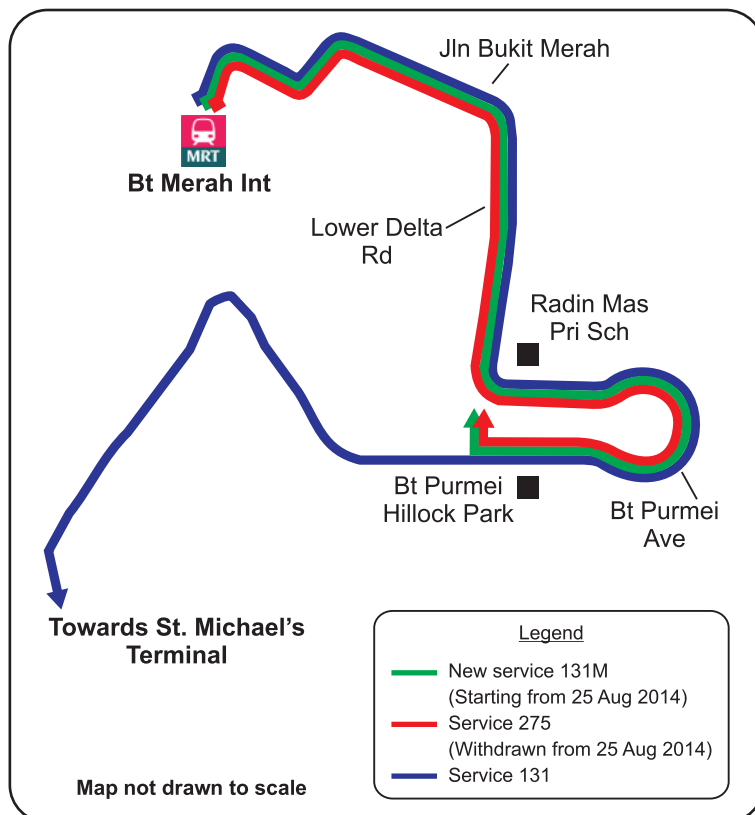

131M New Service 131M 新路线131M

275 Withdrawal of Service 275 路线275将终止服务

Service 131M will be introduced from Monday, 25 August 2014. It will supplement Service 131 and will serve the same route as Service 275, which will stop operating from Monday, 25 August 2014.

从2014年8月25日(星期一)起, 路线131M将开始川行服务。此路线将辅助路线131并和路线275川行于相同的路段。同时, 路线275将从2014年8月25日(星期一)起, 终止服务。

Operating Hours

Bukit Merah Interchange :
Service 131M : 6.40am – 9.10am (Weekdays - Morning)
5.10pm – 7.40pm (Weekdays - Evening)
Service 131 : 5.45am – 12.00am (Daily)
St. Michael's Terminal :
Service 131 : 5.45am – 11:30pm (Daily)

Route of Service 131M (Loop)

Road Name	Bus Stop Description	Bus Stop No.
BT MERAH CENTRAL	BT MERAH INT	10009
JLN BT MERAH	BLK 119	10089
LOWER DELTA RD	OPP CENDEX CTR	10369
	OPP ST. THERESA'S CONVENT	14039
BT PURMEI AVE	OPP BLK 109	14389
	BLK 109	14381
LOWER DELTA RD	ST. THERESA'S CONVENT	14031
	CENDEX CTR	10361
JLN BT MERAH	OPP BLK 120	10081
BT MERAH CENTRAL	BT MERAH INT	10009