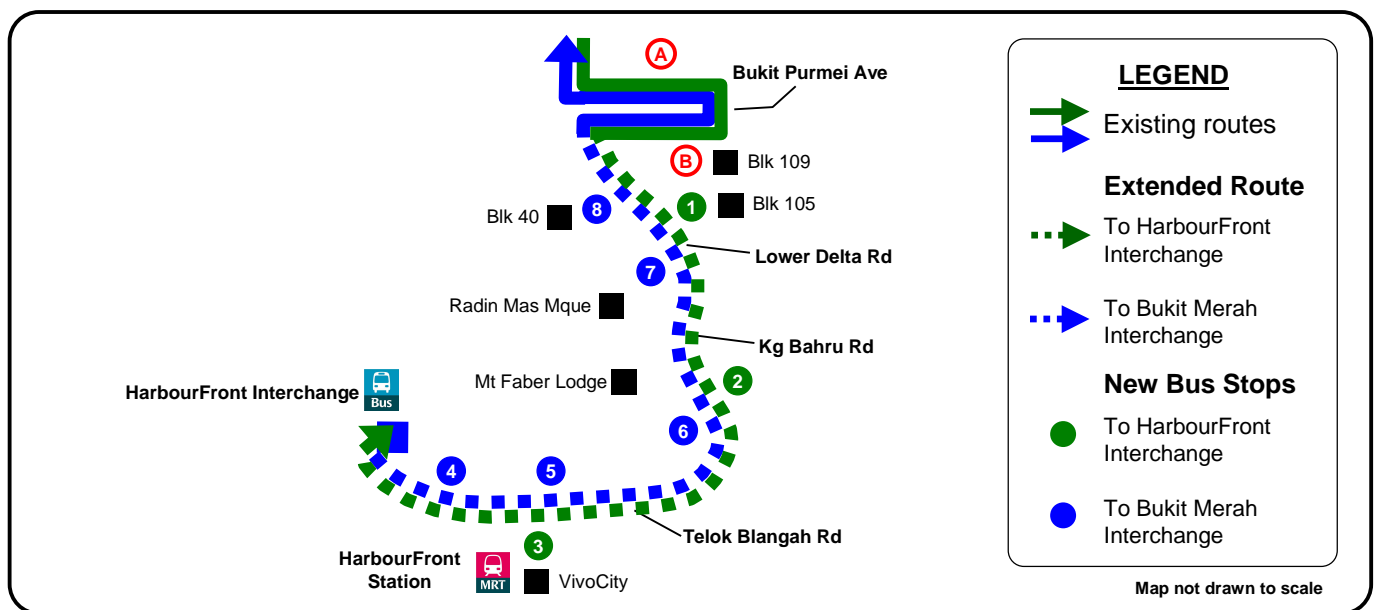

# Route Extension 路线延长

From **Sunday, 24 August 2014**, the route of Service 123 will be extended to terminate at the HarbourFront Interchange. As a result, it will serve eight new bus stops along Lower Delta Road, Kampong Bahru Road and Telok Blangah Road.

从**2014年8月24日 (星期日)**起，路线123将延长至港湾转换站。此路线将停留在八个位于立达路下段，甘榜巴鲁路和直落布兰雅路的新巴士站。

## New Bus Stops (towards HarbourFront Interchange)

Road Name	Bus Stop Description	Bus Stop No.
LOWER DELTA RD	① BLK 105	14029
KG BAHRU RD	② OPP MT FABER LODGE	14019
TELOK BLANGAH RD	③ VIVOCITY	14141

**123**

if heading towards HarbourFront  
前往港湾