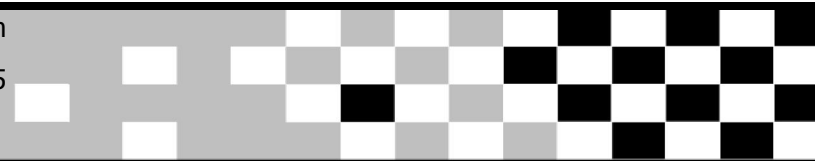

## Omnitel 1000 km

Sorted on Laps

Omnitel 1000 km

Palanga 2,994 Km

Race

2012.07.21. 12:15

Race (334 Laps) started at 12:16:00

Pos	No.	Name	Nat	Class	Make	Laps	Total Tm	Dif	Best Tm	In Lap	Penalties
1	90	OKTANAS RACING	LIT	GT	Porsche 911 GT3 Cup	334	8:57:43.195		1:21.209		298
2	21	RESPUBLIKA by JR Motorsport	BEL	X1	BMW Silhouette	333	8:58:00.574	1 Lap	1:22.891		258
3	96	ARTAS RACING	LIT	GT	Lexus IS F	318	8:58:14.666	16 Laps	1:30.763		3
4	17	ELEKTROBIG-ZAIBELIS	LIT	A2000	Honda Integra Type-R	314	8:59:08.855	20 Laps	1:29.890		263
5	92	RIMO	LIT	D	BMW 330D	311	8:58:07.668	23 Laps	1:24.581		115 -7 laps
6	67	SCAENT BALTIC RACING TEAM 2	LIT	GT	BMW M3	310	8:57:59.060	24 Laps	1:31.176		162
7	95	ERKI SPORT RACING	EST	A2000	Honda Civic Type R	303	8:57:56.363	31 Laps	1:32.966		80
8	71	TVA MOTORSPORT	LAT	GT	BMW E92	303	8:58:03.239	31 Laps	1:30.812		92
9	34	Bar Bar'a Saitas RACING TEAM by Qvick Motors	BEL	X1	Mugen Honda Ligier JS49	303	8:58:40.102	31 Laps	1:20.475		87
10	58	ROTOMA RACING	LIT	A3000	BMW M3	301	9:01:01.962	33 Laps	1:32.624		154
11	56	KALKIS MOTORSPORT	LAT	A2000	VW Golf 3	300	8:57:46.053	34 Laps	1:34.961		171
12	54	AUTOVERSLAS	LIT	A3000+	Audi A4	298	8:59:24.180	36 Laps	1:35.384		26
13	9	VIPTUNING	LAT	A3000+	BMW E90	293	8:59:00.320	41 Laps	1:29.780		18
14	35	TECHNINIS PROJEKTAS RACING	LIT	A2000	VW Polo	291	8:58:48.647	43 Laps	1:38.672		263
15	77	TVA RACING	LAT	A3000+	BMW M3	288	8:59:08.024	46 Laps	1:28.912		88
16	47	AUTOPRIZME RACING	LIT	D	Alfa Romeo Mito	287	8:58:49.542	47 Laps	1:38.674		199
17	89	TURBO ZIEDAS - RAIMOTA	LIT	A3000	BMW 325i	285	8:59:25.172	49 Laps	1:33.097		30
18	5	ALFA ROMEO KLUBAS	LIT	A3000	Alfa Romeo GT	282	8:58:45.756	52 Laps	1:29.642		37
19	12	SCAENT BALTIC RACING TEAM	LIT	A3000+	BMW M3	278	8:59:36.849	56 Laps	1:30.646		96
20	36	Lietuvos BMW klubo sporto komanda	LIT	A3000	BMW 325	262	8:59:22.652	72 Laps	1:42.104		208
21	30	HGK MOTORSPORTS	LAT	A3000+	BMW M3	261	8:18:20.124	73 Laps	1:28.699		160
22	37	VOLUNTA SPORT	LIT	A3000	BMW M3	256	8:57:52.448	78 Laps	1:31.101		65 -3 laps
23	4	AutoABC-SGR	LIT	X1	VAZ 2104	246	8:58:43.445	88 Laps	1:32.130		13
24	33	SKUBA RACING TEAM	LIT	A2000	Renault Clio Cup X85	246	8:59:17.220	88 Laps	1:31.957		99
25	1	TORLINA - MARTIN SPORT	LIT	A2000	Honda Civic Type R	239	6:41:42.475	95 Laps	1:28.885		83
26	11	SPARTI REKLAMA	LIT	D	BMW 120d	236	9:00:08.549	98 Laps	1:38.671		76
27	6	WinArt AUTOSERVISAS	LIT	A3000	BMW -WinArt Sixter WinArt	229	8:59:16.292	105 Laps	1:32.762		65
28	88	BOD-BAUER TEAM	LIT	X1	ALGIRDAI RACING - AQUILA CR1	219	8:59:07.392	115 Laps	1:17.270		189
29	27	VAROVAS	LIT	D	Skoda Fabia	206	6:36:58.130	128 Laps	1:40.066		206
30	99	ATAKA RACING	LIT	A3000+	Subaru Impreza	196	5:56:06.396	138 Laps	1:32.435		36
31	79	DFSDHR.COM	LIT	A3000	Ford Escort MK2	164	8:58:17.055	170 Laps	1:30.925		101 -2 laps