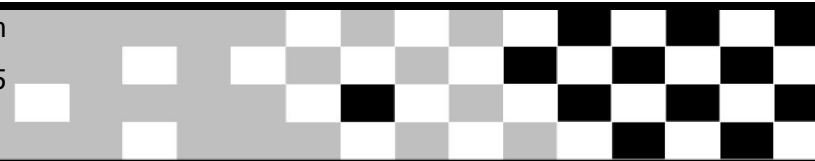

## Omnitel 1000 km

Sorted on Laps

Omnitel 1000 km

Palanga 2,994 Km

Race

2012.07.21. 12:15

Race (334 Laps) started at 12:16:00

<i>Pos</i>	<i>No. Name</i>	<i>Nat</i>	<i>Class</i>	<i>Make</i>	<i>Laps</i>	<i>Total Tm</i>	<i>Difl</i>	<i>Best Tm</i>	<i>In Lap Penalties</i>
32	23 TECHNORAMA - GMS Racing	LIT	X1	Lotus 116	163	5:21:36.950	171 Laps	1:28.509	26
33	66 ASK AUTOMANAI	LIT	GT	BMW E90	118	8:57:44.748	216 Laps	1:29.425	146 -113 laps
Not classified (30% = 101 Laps)									
15	15 MIN GENERAL FINANCING	LIT	GT	Porsche 911 GT3 Cup	93	2:24:31.068	241 Laps	1:21.623	17
41	AutoABC-SGR-2	LIT	A2000	BMW 318	92	9:00:39.216	242 Laps	1:40.920	16
19	KAUKAS	LIT	D	VW Golf	77	3:09:46.840	257 Laps	1:36.153	47
24	GERA DOVANA	LIT	X1	Spire GT-R	64	5:51:00.620	270 Laps	1:31.013	43
8	LIQUI Moly Racing Team Lithuania	LIT	A3000+	BMW M3	58	2:01:33.870	276 Laps	1:28.801	3
44	MOJO LOUNGE RACING TEAM	LIT	X1	BMW 135i	3	1:37:58.913	331 Laps	2:00.511	3