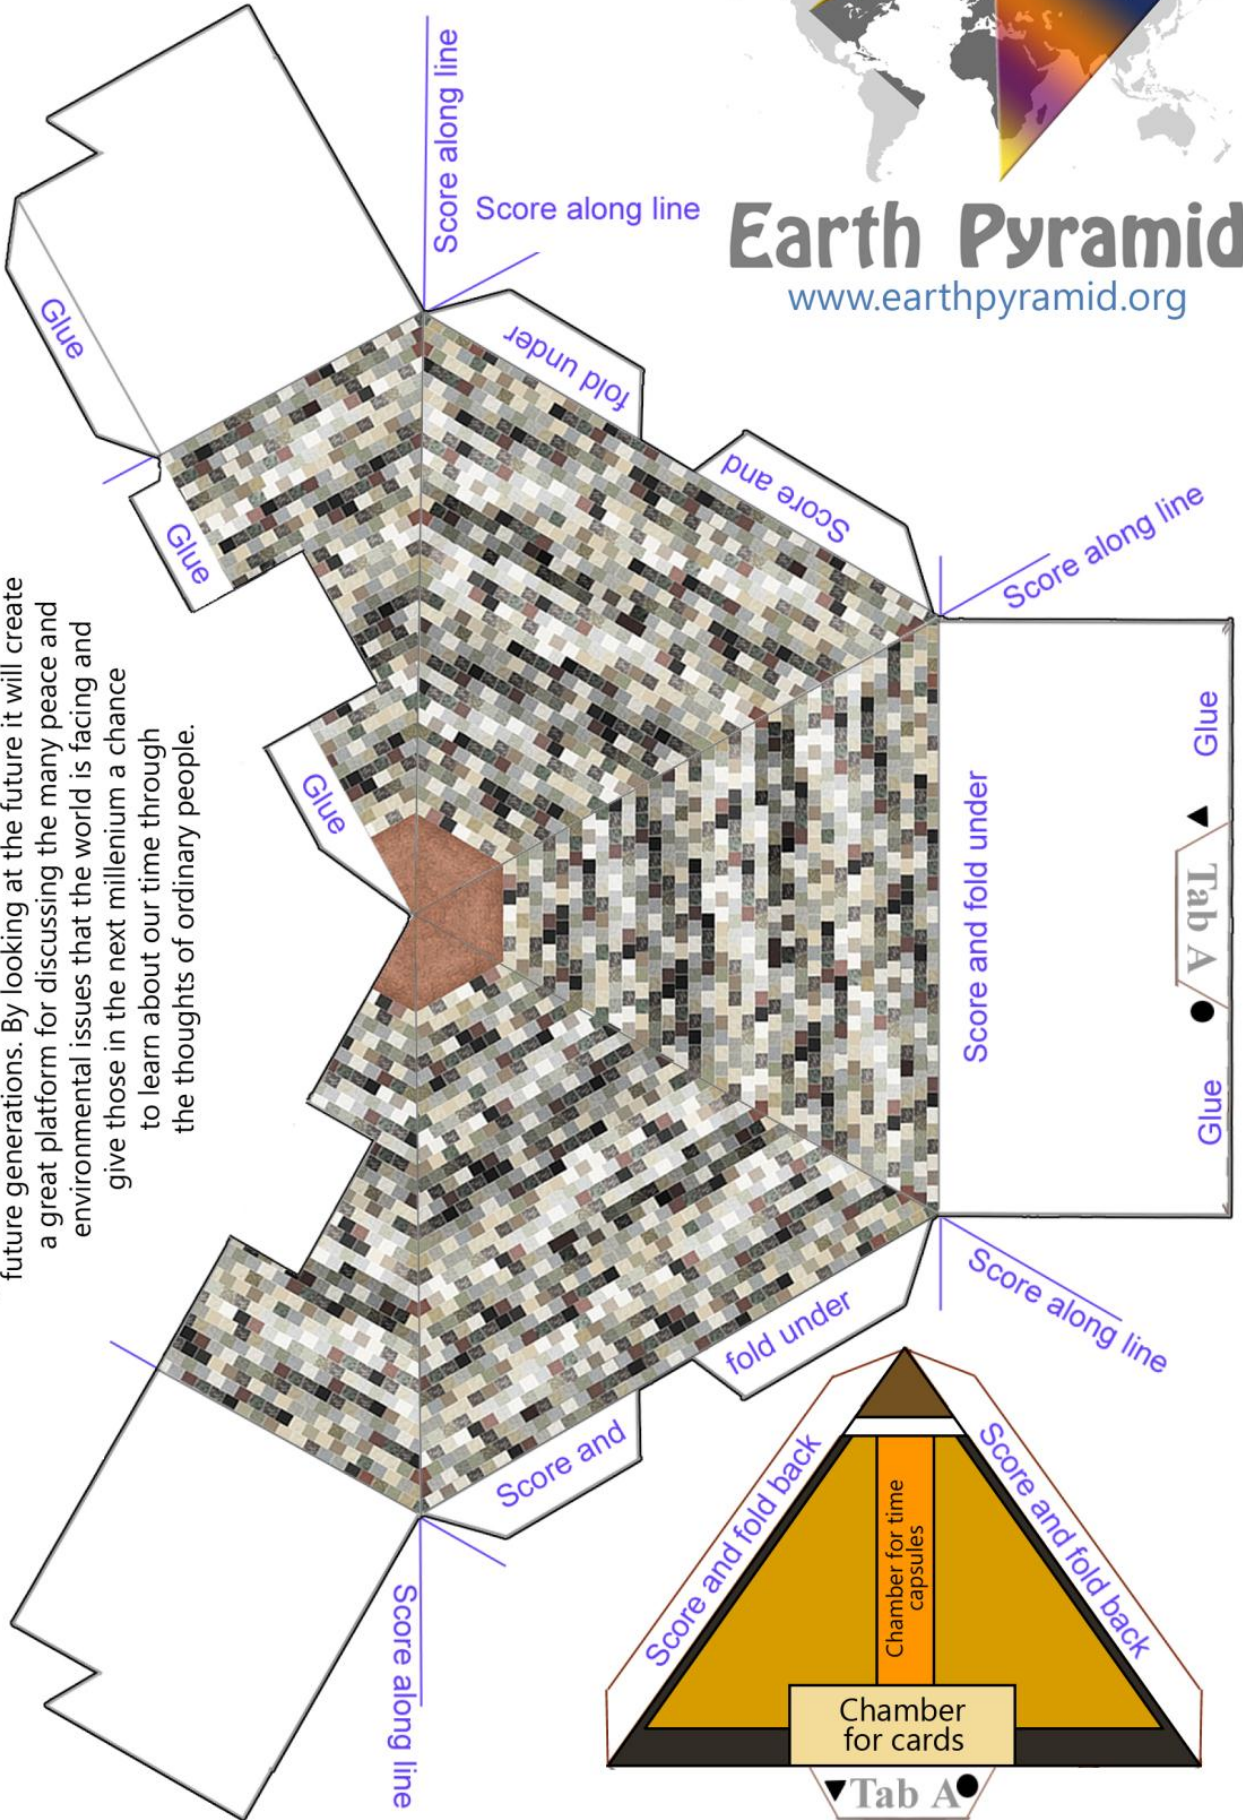

Build your own Earth Pyramid
by downloading this free model from
www.earthpyramid.org

Earth Pyramid
www.earthpyramid.org

What would you say if you could send a message to someone in 1,000 years?
The Earth Pyramid aims to give every child in the world that opportunity. The aim of the monument is to capture a snapshot of our amazing world with its many cultures and give children from around the world the opportunity to have their hopes and dreams recorded for the future generations. By looking at the future it will create a great platform for discussing the many peace and environmental issues that the world is facing and give those in the next millennium a chance to learn about our time through the thoughts of ordinary people.

If someone were to read this card in 1,000 years what would you say?

Base

Directions for building the

Earth Pyramid

Score all folds before building.

Attach interior piece

Join halves as shown

Fold in the interior piece

Close the remaining bottom

Build base and mount pyramid