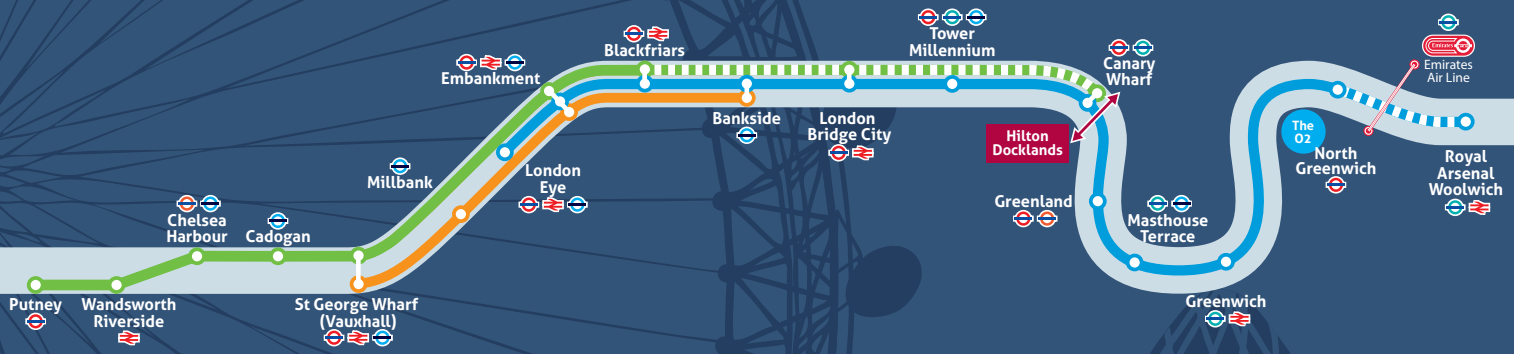

Tate to Tate & St George Wharf Timetable.

Operating from **St George Wharf (Vauxhall)**, travel between museums any day of the week from Tate Modern at **Bankside** and Tate Britain at **Millbank** stopping at **Embankment** (near Westminster) in between.

Blackfriars to Putney - *Weekdays*

Canary Wharf	...	0700	1750
London Bridge City	1759
Blackfriars	0610	...	0715	0745	0815	0848	...	1647	1720	1805	1827	1850	1925	1956	2025	...
Embankment	0615	...	0720	0750	0820	0853	...	1651	1725	1810	1832	1855	1930	2001	2030	...
St George Wharf	0622	...	0727	0757	0827	0900	...	1700	1732	1817	1839	1902	1937	2008	2037	...
Cadogan	0630	...	0735	0805	0835	0908	...	1708	1740	1825	1847	1910	1945	2016	2045	...
Chelsea Harbour	0637	...	0742	0812	0842	0915	...	1715	1747	1832	1854	1917	1952	2023	2052	...
Wandsworth RQ	0647	...	0752	0822	0852	0925	...	1725	1757	1842	1904	1927	2002	2033	2102	...
Putney	0652	0745	0757	0827	0857	0930	...	1730	1802	1847	1909	1932	2007	2038	2107	...

Route Map

Route map key

- RB1 – Commuter Service
 - RB5 – Woolwich Shuttle, limited service, please see timetable
 - RB2 – Tate to Tate and St George Wharf, daytime and weekends
 - RB6 – Putney to Blackfriars, peak hours service Monday to Friday only, please see timetable
 - RB6 – Limited direct service, please see timetable, connections apply at other times
 - RB4 – Hilton Ferry Service
 - Emirates Air Line
 - Underground
 - Overground
 - Docklands Light Railway
 - National Rail
 - Barclays Cycle Hire
- All our boats are wheelchair accessible
Bikes are permitted