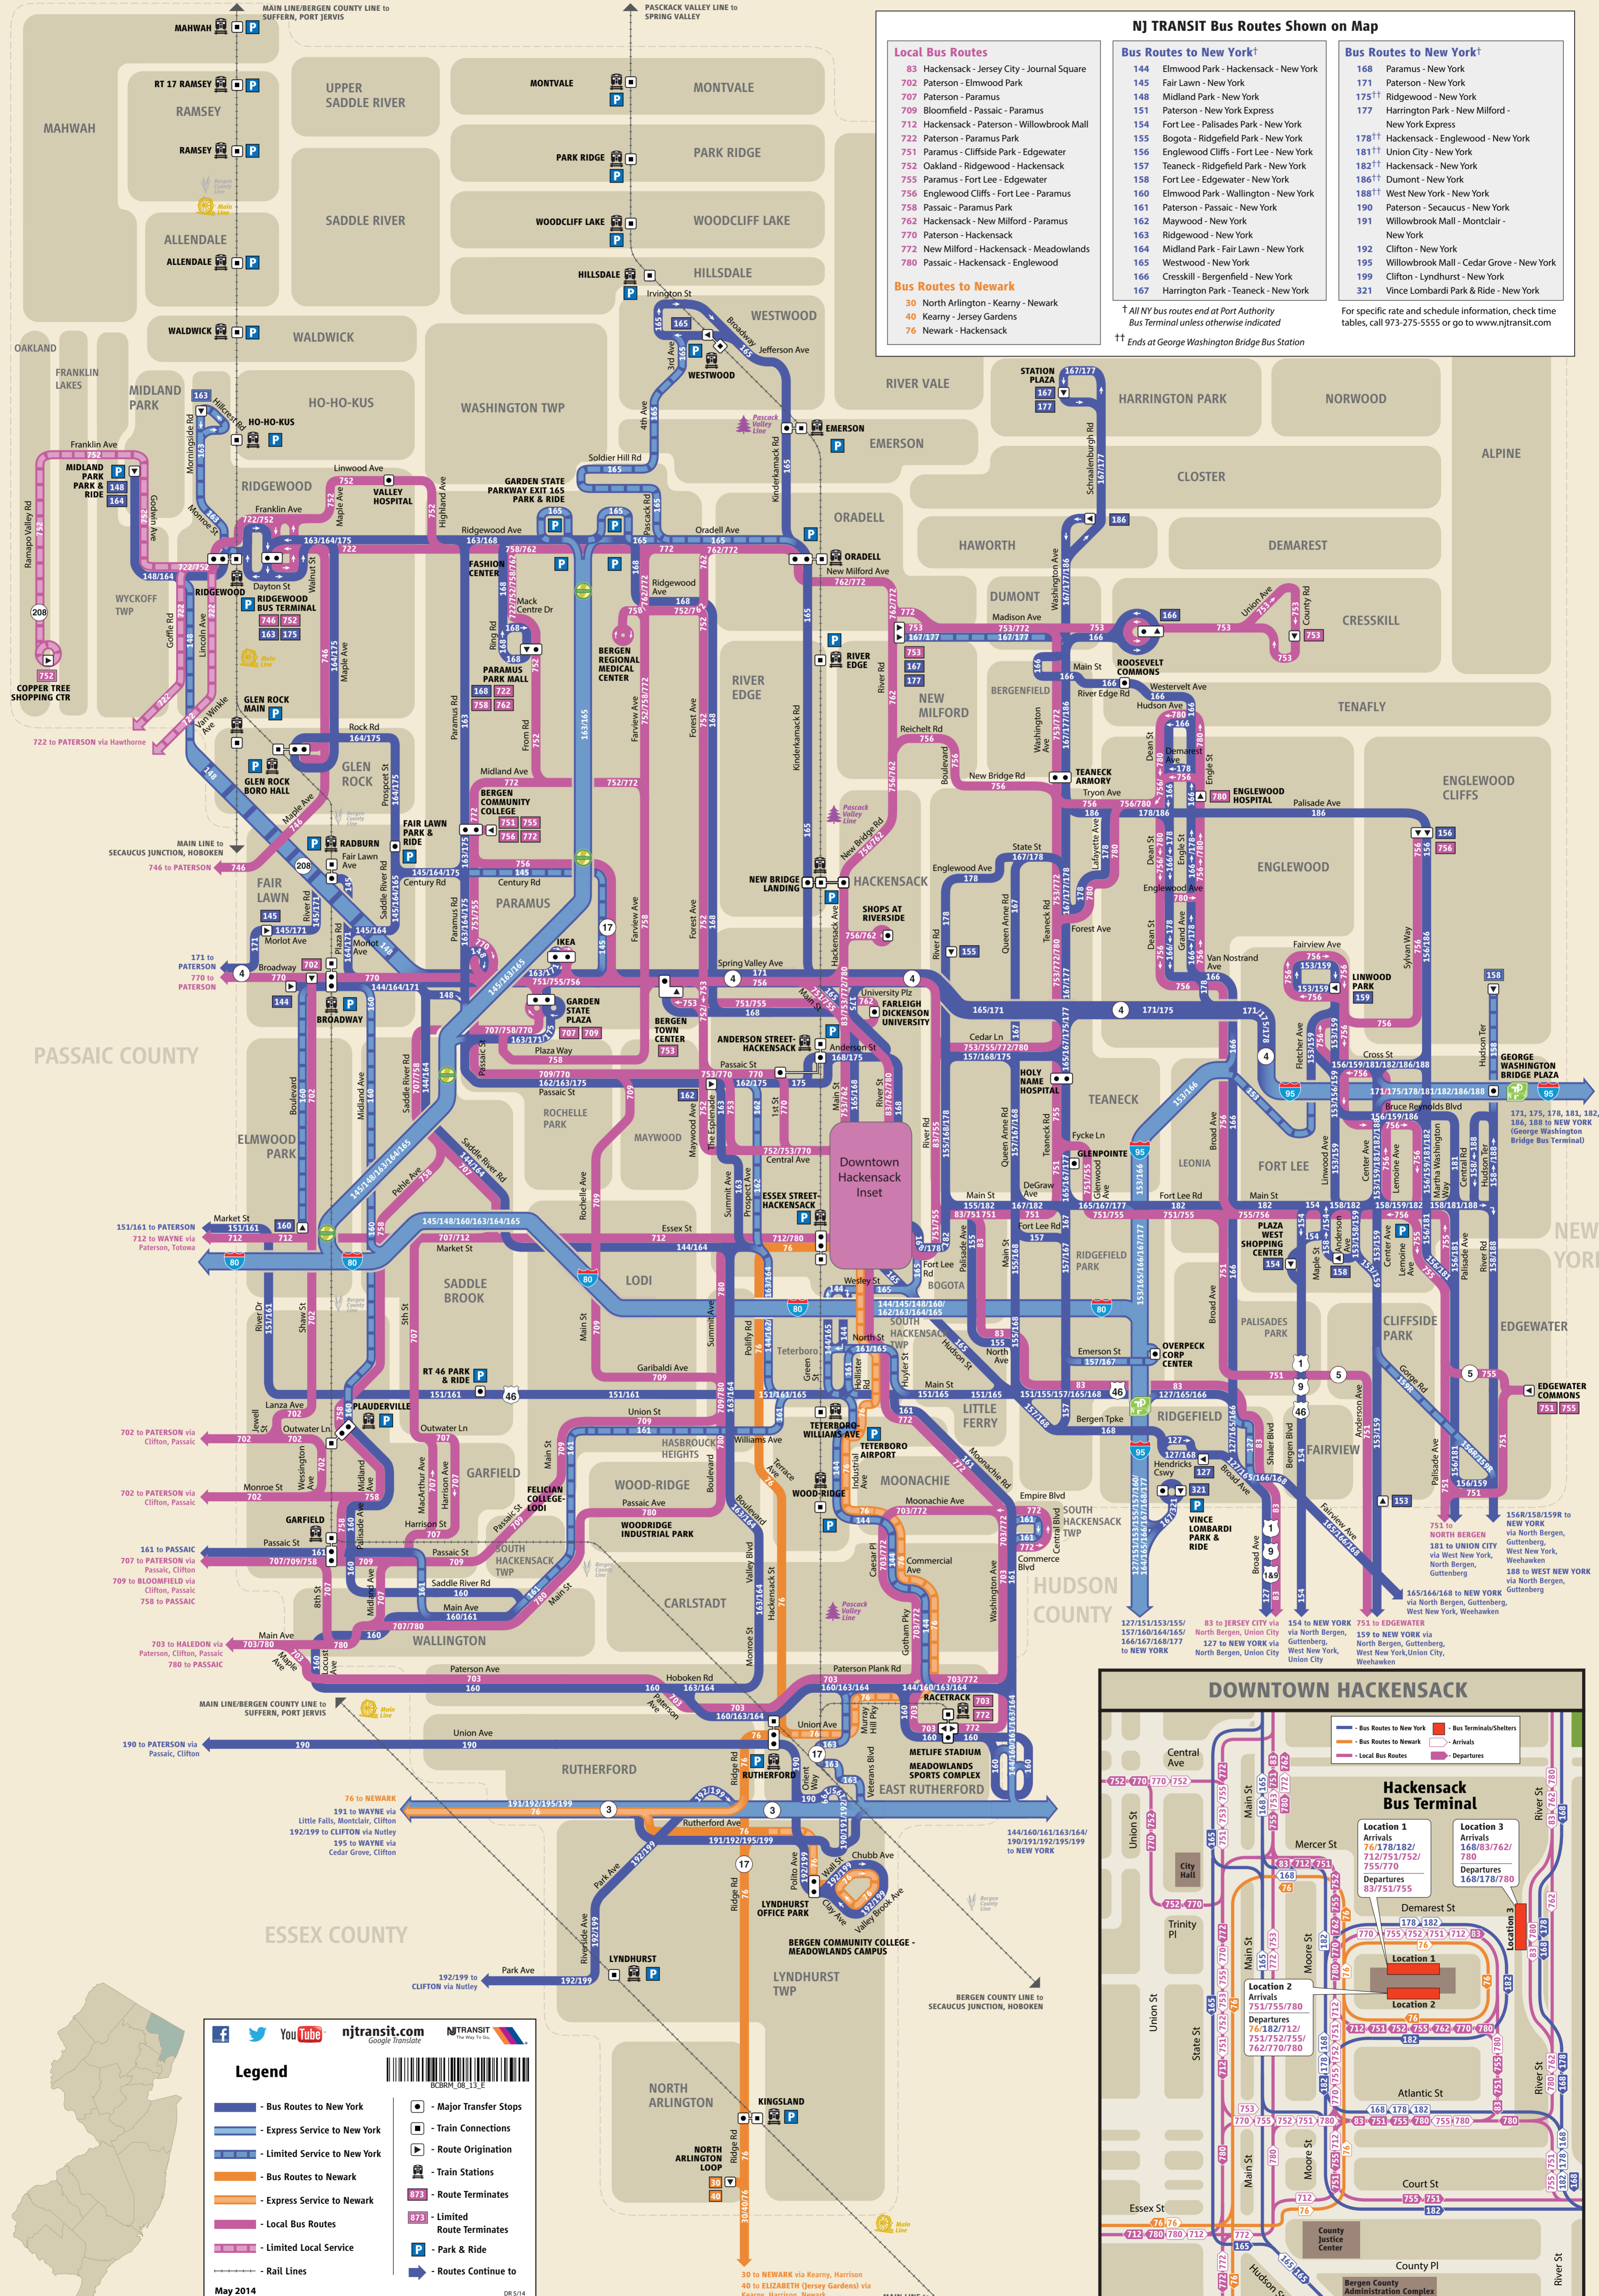

**Bus Routes to New York‡**

- 168 Paramus - New York
- 171 Paterson - New York
- 175† Ridgewood - New York
- 177 Harrington Park - New Milford - New York Express
- 178† Hackensack - Englewood - New York
- 181†† Union City - New York
- 182† Hackensack - New York
- 186†† Dumont - New York
- 188†† West New York - New York
- 190 Paterson - Secaucus - New York
- 191 Willowbrook Mall - Montclair - New York
- 192 Clifton - New York
- 195 Willowbrook Mall - Cedar Grove - New York
- 199 Clifton - Lyndhurst - New York
- 321 Vince Lombardi Park & Ride - New York

† All NY bus routes end at Port Authority Bus Terminal unless otherwise indicated.  
‡ Ends at George Washington Bridge Bus Station.

For specific rate and schedule information, check time tables, call 973-275-5555 or go to www.njtransit.com

**Legend**

- Blue line: Bus Routes to New York
- Orange line: Express Service to New York
- Light blue line: Limited Service to New York
- Dark blue line: Bus Routes to Newark
- Light orange line: Express Service to Newark
- Light purple line: Local Bus Routes
- Dark purple line: Limited Local Service
- Black line: Rail Lines
- Circle with 'P': Major Transfer Stops
- Square with 'P': Train Connections
- Circle with 'P': Route Origination
- Square with 'P': Train Stations
- Circle with 'P': Route Termination
- Square with 'P': Limited Route Termination
- Circle with 'P': Park & Ride
- Arrow: Routes Continue to