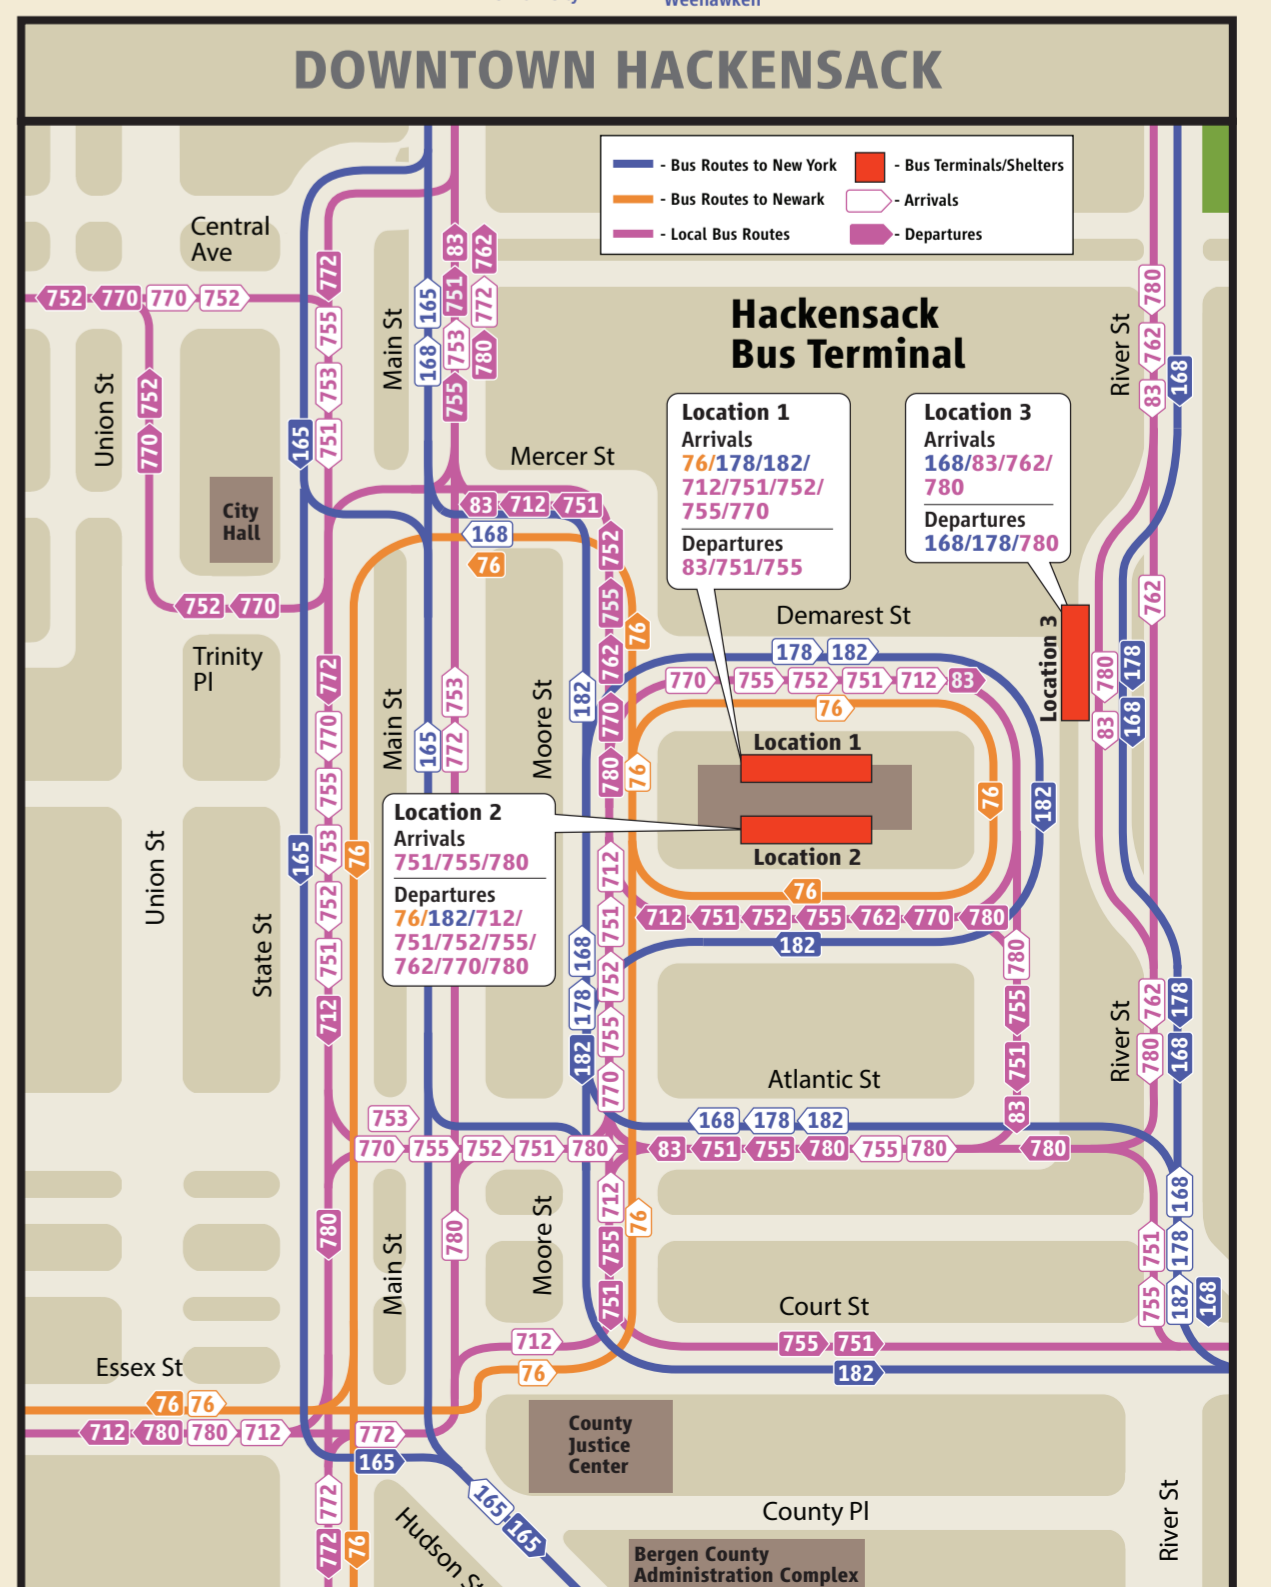

**Bus Routes to Newark**

- 30 North Arlington - Kearny - Newark
- 40 Kearny - Jersey Gardens
- 76 Newark - Hackensack

**Bus Routes to New York†**

- 144 Elmwood Park - Hackensack - New York
- 145 Fair Lawn - New York
- 148 Midland Park - New York
- 151 Paterson - New York Express
- 154 Fort Lee - Palisades Park - New York
- 155 Bogota - Ridgewood Park - New York
- 156 Englewood Cliffs - Fort Lee - New York
- 157 Teaneck - Ridgewood Park - New York
- 158 Fort Lee - Edgewater - New York
- 160 Elmwood Park - Wallington - New York
- 161 Paterson - Passaic - New York
- 162 Maywood - New York
- 163 Ridgewood - New York
- 164 Midland Park - Fair Lawn - New York
- 165 Westwood - New York
- 166 Cresskill - Bergenfield - New York
- 167 Harrington Park - Teaneck - New York

**Bus Routes to New York‡**

- 168 Paramus - New York
- 171 Paterson - New York
- 175† Ridgewood - New York
- 177 Harrington Park - New Milford - New York Express
- 178† Hackensack - Englewood - New York
- 181†† Union City - New York
- 182† Hackensack - New York
- 186†† Dumont - New York
- 188†† West New York - New York
- 190 Paterson - Secaucus - New York
- 191 Willowbrook Mall - Montclair - New York
- 192 Clifton - New York
- 195 Willowbrook Mall - Cedar Grove - New York
- 199 Clifton - Lyndhurst - New York
- 321 Vince Lombardi Park & Ride - New York

**Legend**

- Blue line: Bus Routes to New York
- Orange line: Express Service to New York
- Light blue line: Limited Service to New York
- Dark blue line: Bus Routes to Newark
- Light orange line: Express Service to Newark
- Light purple line: Local Bus Routes
- Dark purple line: Limited Local Service
- Black line: Rail Lines
- Circle with 'P': Major Transfer Stops
- Square with 'P': Train Connections
- Circle with 'P': Route Origination
- Square with 'P': Train Stations
- Circle with 'P': Route Termination
- Square with 'P': Limited Route Termination
- Circle with 'P': Park & Ride
- Arrow: Routes Continue to