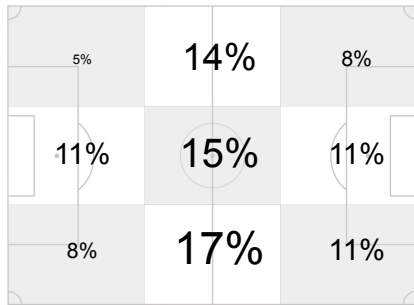

2010 FIFA World Cup South Africa™
Team Tracking Statistics

Round of 16

Germany - England

51 27 JUN 2010 16:00 Mangaung/Bloemfontein / Free State Stadium / RSA

Referee: Jorge LARRIONDA (URU)
 Assistant Referee 1: Pablo FANDINO (URU)
 4th Official: Martin VAZQUEZ (URU)
 Match Commissioner: Rignaai FRANCISCA (ANT)

Assistant Referee 2: Mauricio ESPINOSA (URU)
 Reserve Assistant Referee: Miguel NIEVAS (URU)
 General Coordinator: David PETRIASHVILI (GEO)

Germany Tracking Statistics

Ball Possession Heat Map

Attacking direction →