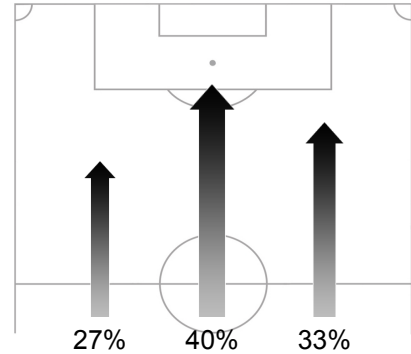

Assistant Referee 2: Mauricio ESPINOSA (URU)
 Reserve Assistant Referee: Miguel NIEVAS (URU)
 General Coordinator: David PETRIASHVILI (GEO)

Germany Tracking Statistics

Ball Possession Heat Map

Attacking direction →

Attack Origin

#	Name	Time	Distance Covered (m)			Time Spent			Sprint	Top Speed Km/h	Activity Time Spent		
			DC	In Poss	Not In Poss	Opp. Half	Att. 3rd	Pen. Area			Low	Medium	High
1	Manuel NEUER	93'13"	5059	1784	1764				13	19.63	97%	2%	1%
3	Arne FRIEDRICH	93'13"	9266	3238	3836	6%	1%		71	19.63	87%	7%	6%
6	Sami KHEDIRA	93'13"	11600	4389	4767	39%	11%	2%	138	24.07	75%	12%	13%
7	Bastian SCHWEINSTEIGER	93'13"	11553	4470	4578	34%	7%	1%	131	26.98	76%	12%	12%
8	Mesut OEZIL	83'46"	9655	3570	3614	67%	24%	3%	99	26.70	82%	8%	10%
10	Lukas PODOLSKI	93'13"	10089	3872	3691	57%	22%	1%	98	31.50	83%	8%	9%
11	Miroslav KLOSE	72'59"	7331	2748	2689	79%	33%	8%	54	24.83	87%	7%	6%
13	Thomas MUELLER	72'42"	8850	3263	3378	56%	23%	5%	108	26.03	81%	8%	11%
16	Philipp LAHM	93'13"	10072	3796	4095	21%	3%		79	22.68	82%	10%	8%
17	Per MERTESECKER	93'13"	8825	2917	3820	6%	1%		57	19.87	89%	6%	5%
20	Jerome BOATENG	93'13"	9964	3586	3998	15%	3%		61	22.05	84%	9%	7%

DC: Distance Covered
 In Poss: In Possession
 Not In Poss: Not In Possession
 Opp. Half: In Opposing Half
 Att. 3rd: In Opposing Third
 Pen. Area: In Penalty Area

FIFA does not vouch for the accuracy of technical statistics compiled in association with its competition results system partner.
 SUN 27 JUN 2010; 17:58 CET / 17:58 local time - Version 1