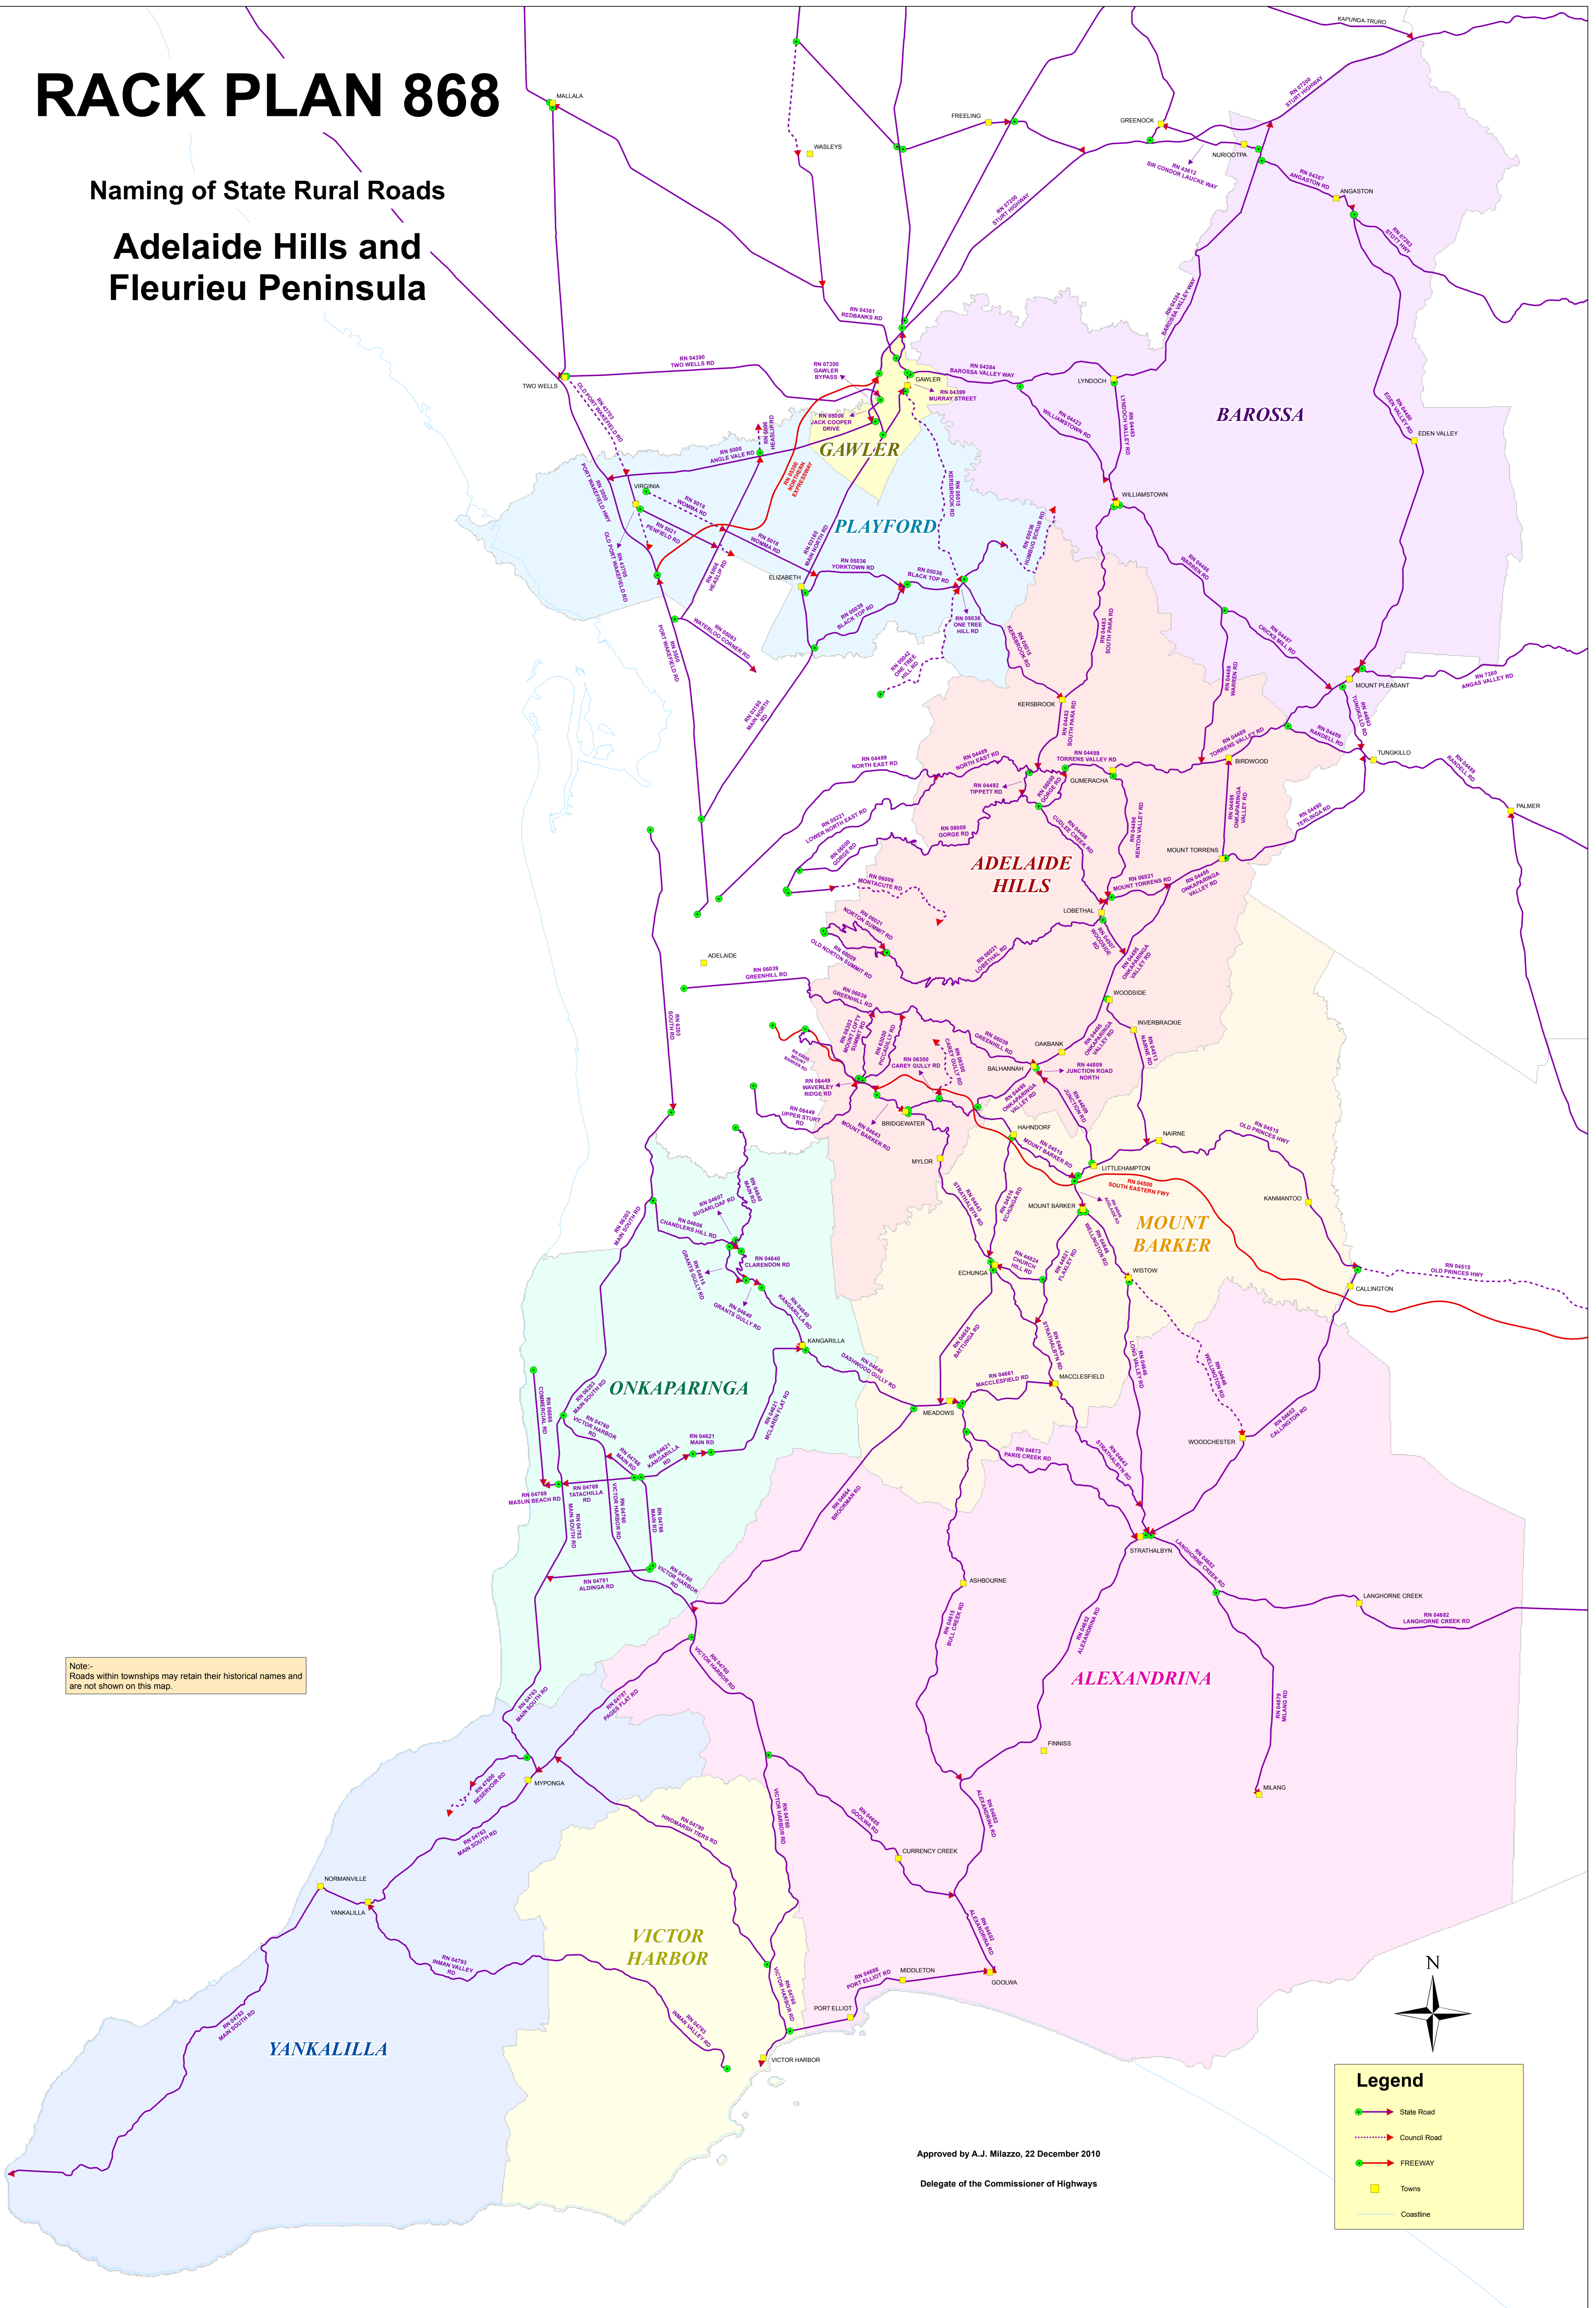

RACK PLAN 868

Naming of State Rural Roads

Adelaide Hills and Fleurieu Peninsula

Note:
Roads within townships may retain their historical names and are not shown on this map.

Approved by A.J. Milazzo, 22 December 2010

Delegate of the Commissioner of Highways

Legend

- State Road
- Council Road
- Freeway
- Towns
- Coastline