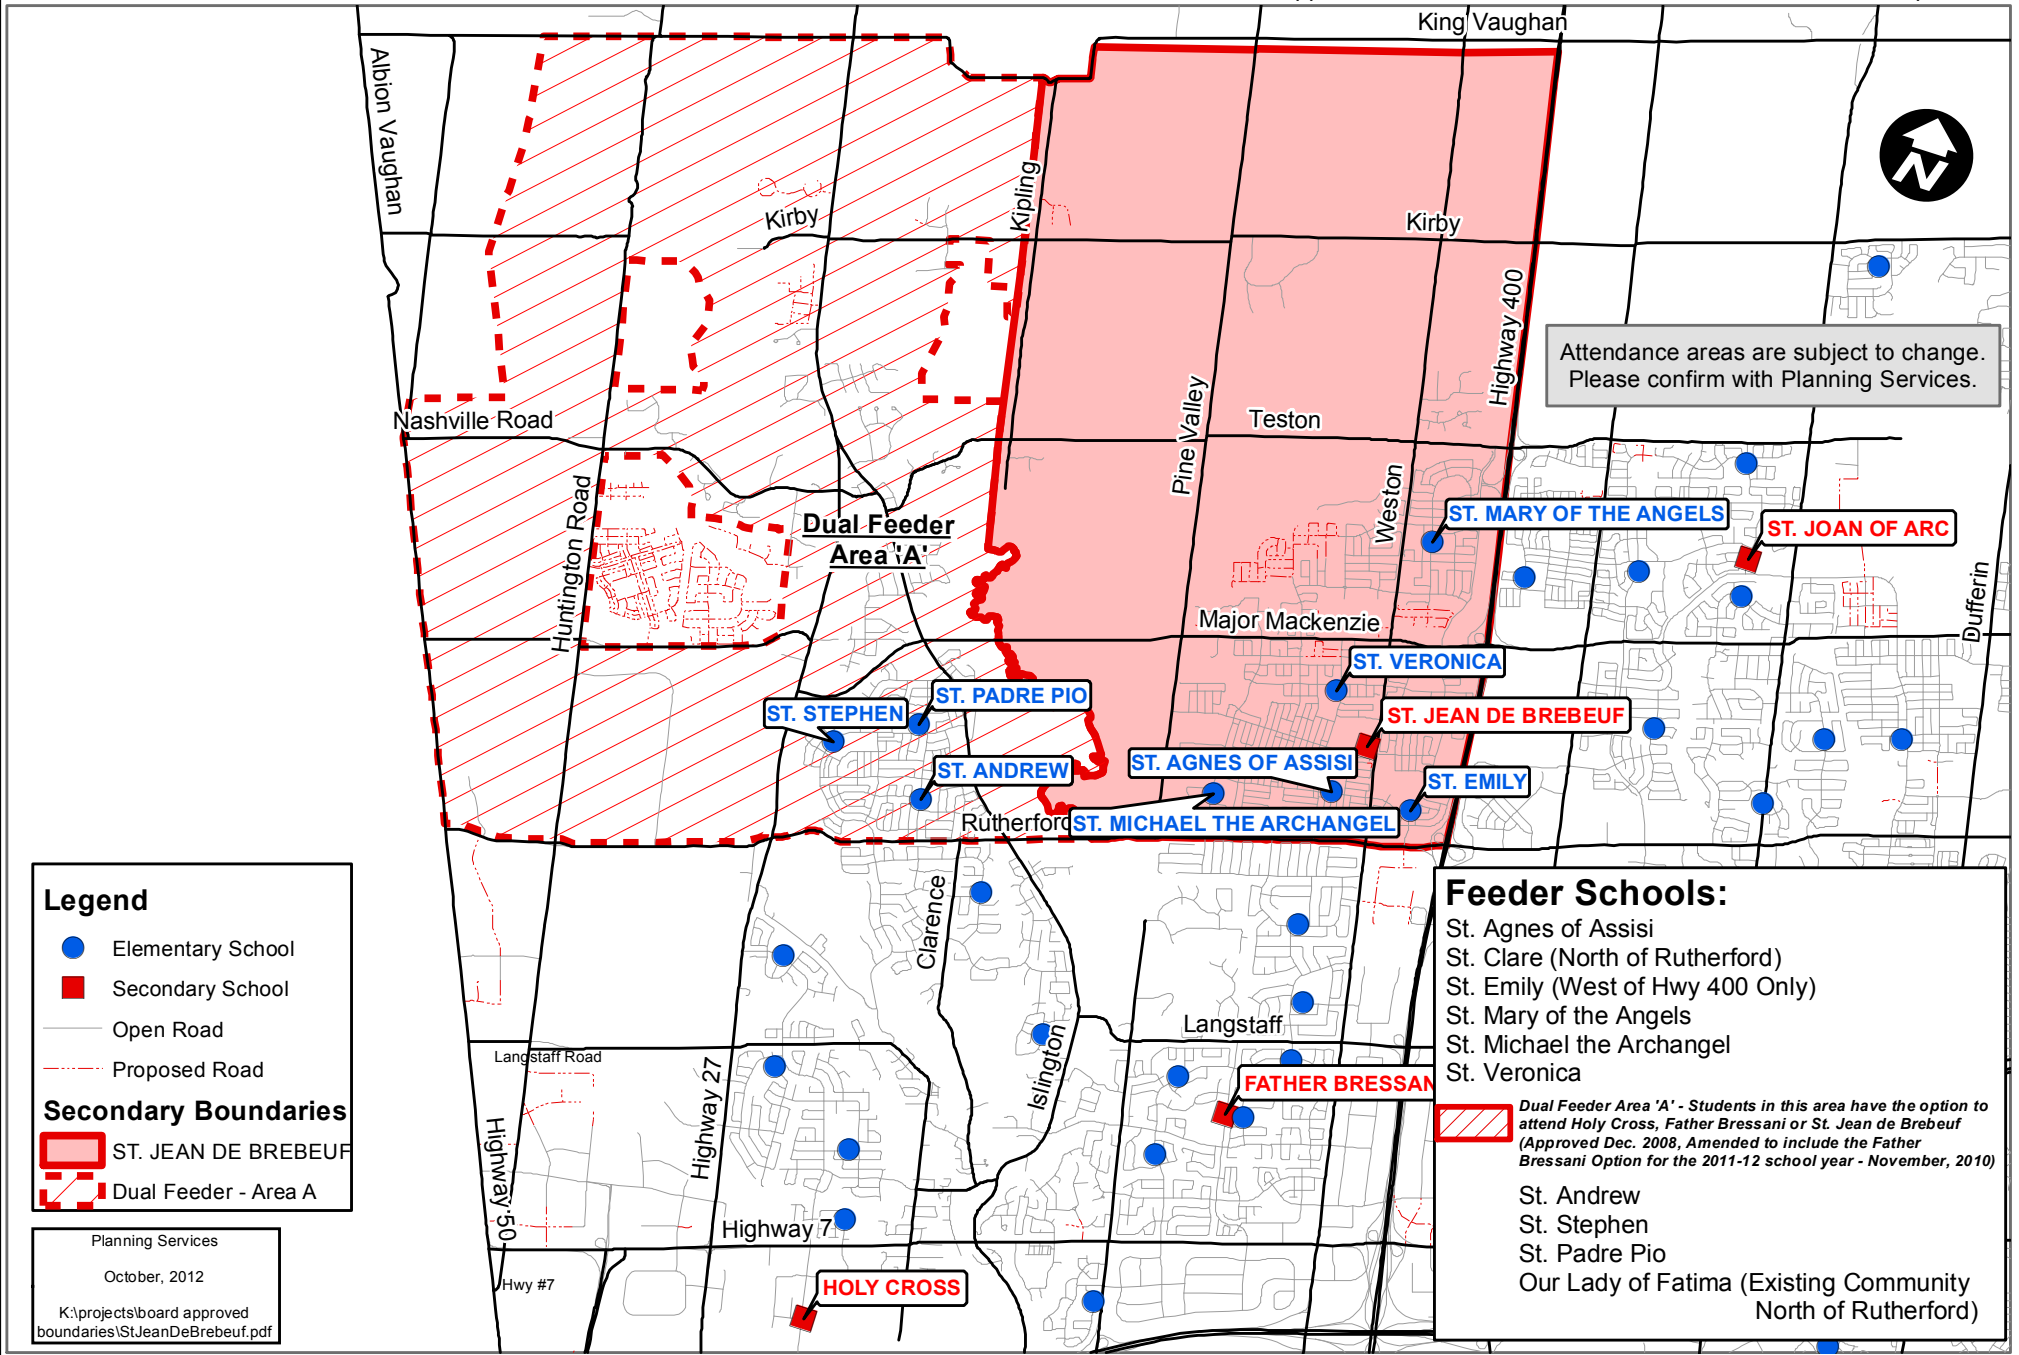

School Attendance Area - City of Vaughan  
**St. Jean de Brebeuf CHS**

2 Davos Road  
 (905) 851-3259

Board Approved: February 29, 2003  
 Revised: February 8, 2005

Dual Feeder Approval: December, 2008 / Amended: November, 2010 / April, 2011

Attendance areas are subject to change.  
 Please confirm with Planning Services.

**Legend**

- Elementary School
- Secondary School
- Open Road
- - - Proposed Road

**Secondary Boundaries**

- ST. JEAN DE BREBEUF
- Dual Feeder - Area A

**Feeder Schools:**

- St. Agnes of Assisi
  - St. Clare (North of Rutherford)
  - St. Emily (West of Hwy 400 Only)
  - St. Mary of the Angels
  - St. Michael the Archangel
  - St. Veronica
- Dual Feeder Area 'A' - Students in this area have the option to attend Holy Cross, Father Bressani or St. Jean de Brebeuf (Approved Dec. 2008, Amended to include the Father Bressani Option for the 2011-12 school year - November, 2010)*
- St. Andrew
  - St. Stephen
  - St. Padre Pio
  - Our Lady of Fatima (Existing Community North of Rutherford)