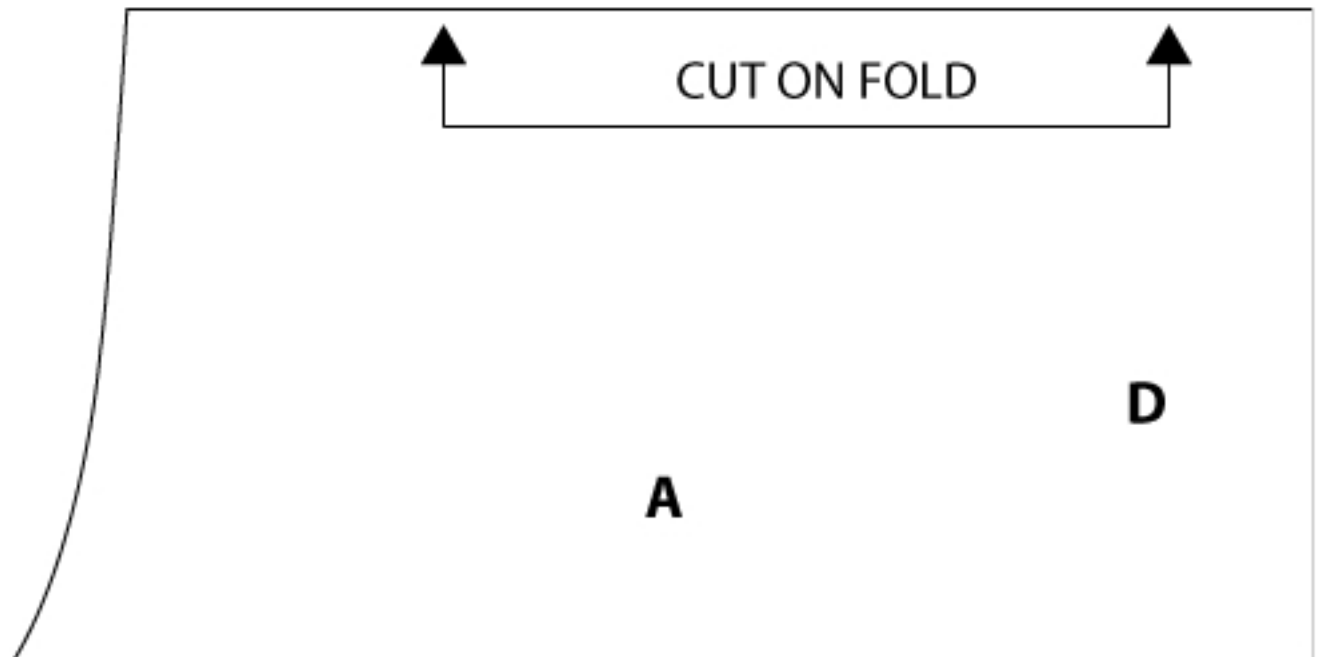

DOG COAT

for personal use only
(c) CompulsiveCraftiness.com

IF PRINTED CORRECTLY, WITHOUT PAGE SCALING,
THIS SQUARE SHOULD MEASURE 1 INCH

DOG COAT COLLAR

cut two

INCLUDES 1/2 INCH SEAM ALLOWANCE

*for personal use only
(c) CompulsiveCraftiness.com*

DOG COAT MAIN BODY

cut two

INCLUDES 1/2 INCH SEAM ALLOWANCE

D

*for personal use only
(c) CompulsiveCraftiness.com*

B

**MATCH LETTERS
TO TAPE THESE
PAGES TOGETHER
BEFORE CUTTING
OUT THE PATTERN**

A