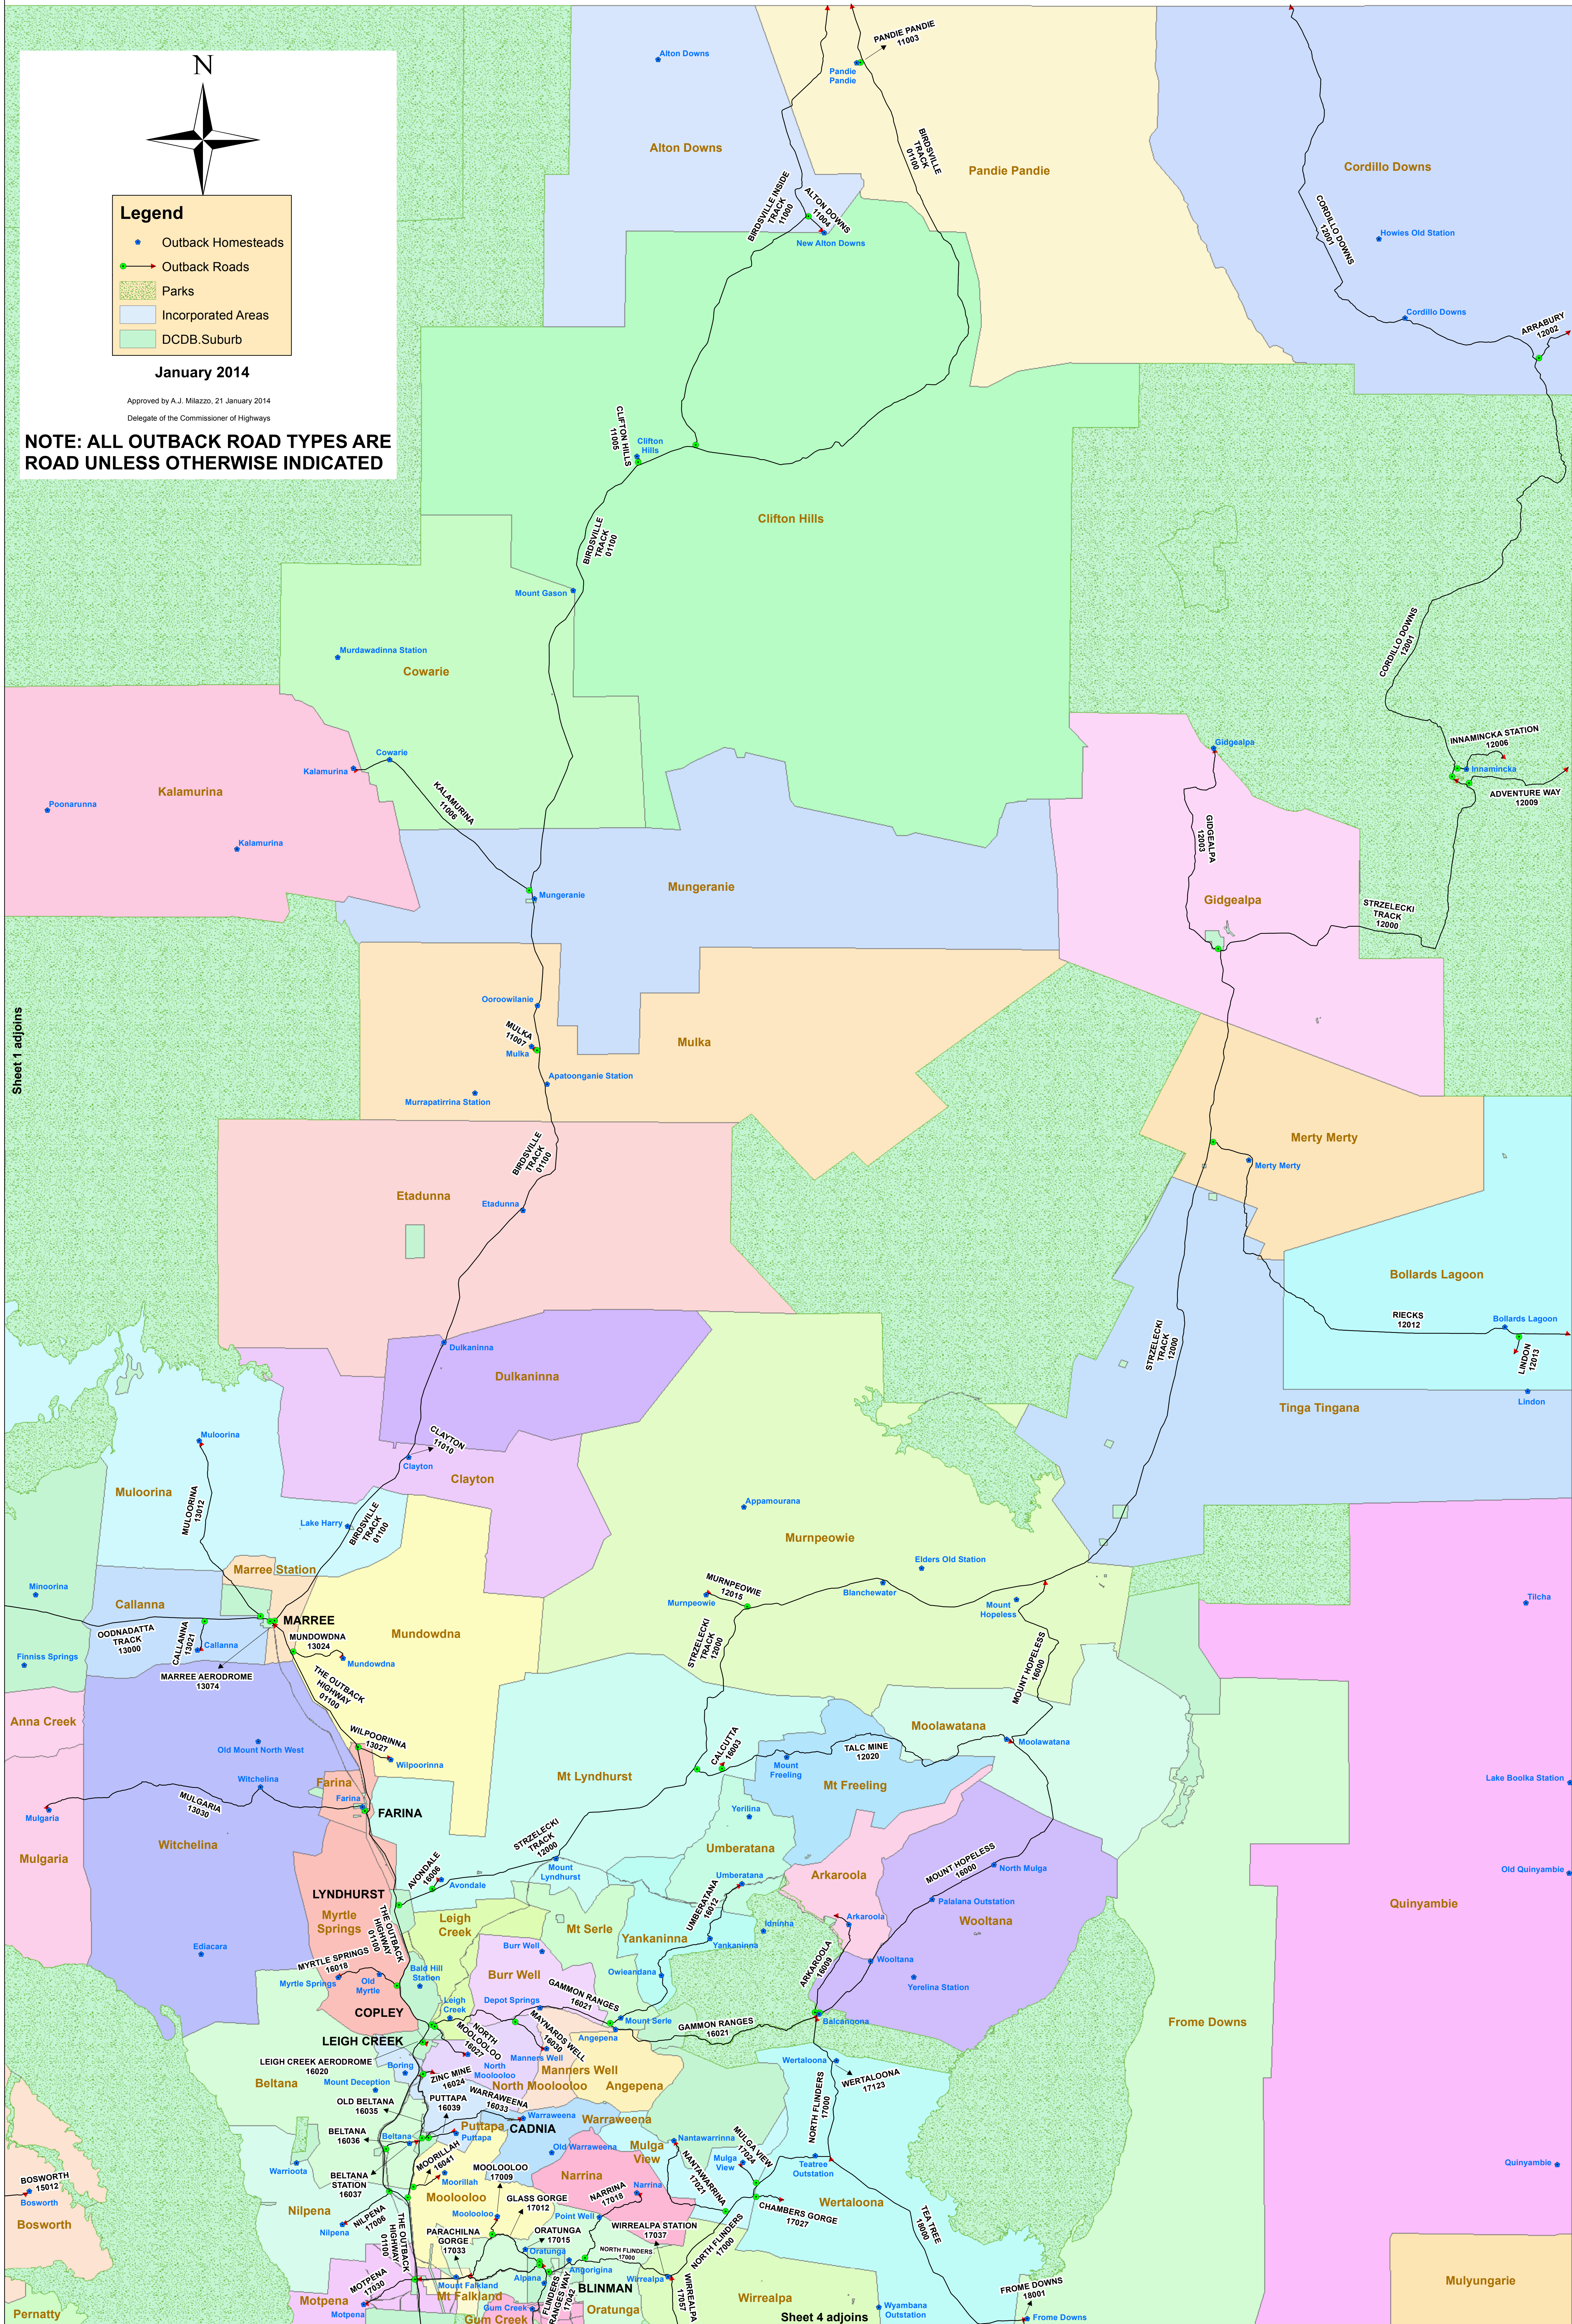

Outback Road Names

RACK PLAN 768

Legend

- Outback Homesteads
- Outback Roads
- Parks
- Incorporated Areas
- DCDB.Suburb

January 2014

NOTE: ALL OUTBACK ROAD TYPES ARE ROAD UNLESS OTHERWISE INDICATED

Sheet 1 adjoins

Sheet 4 adjoins