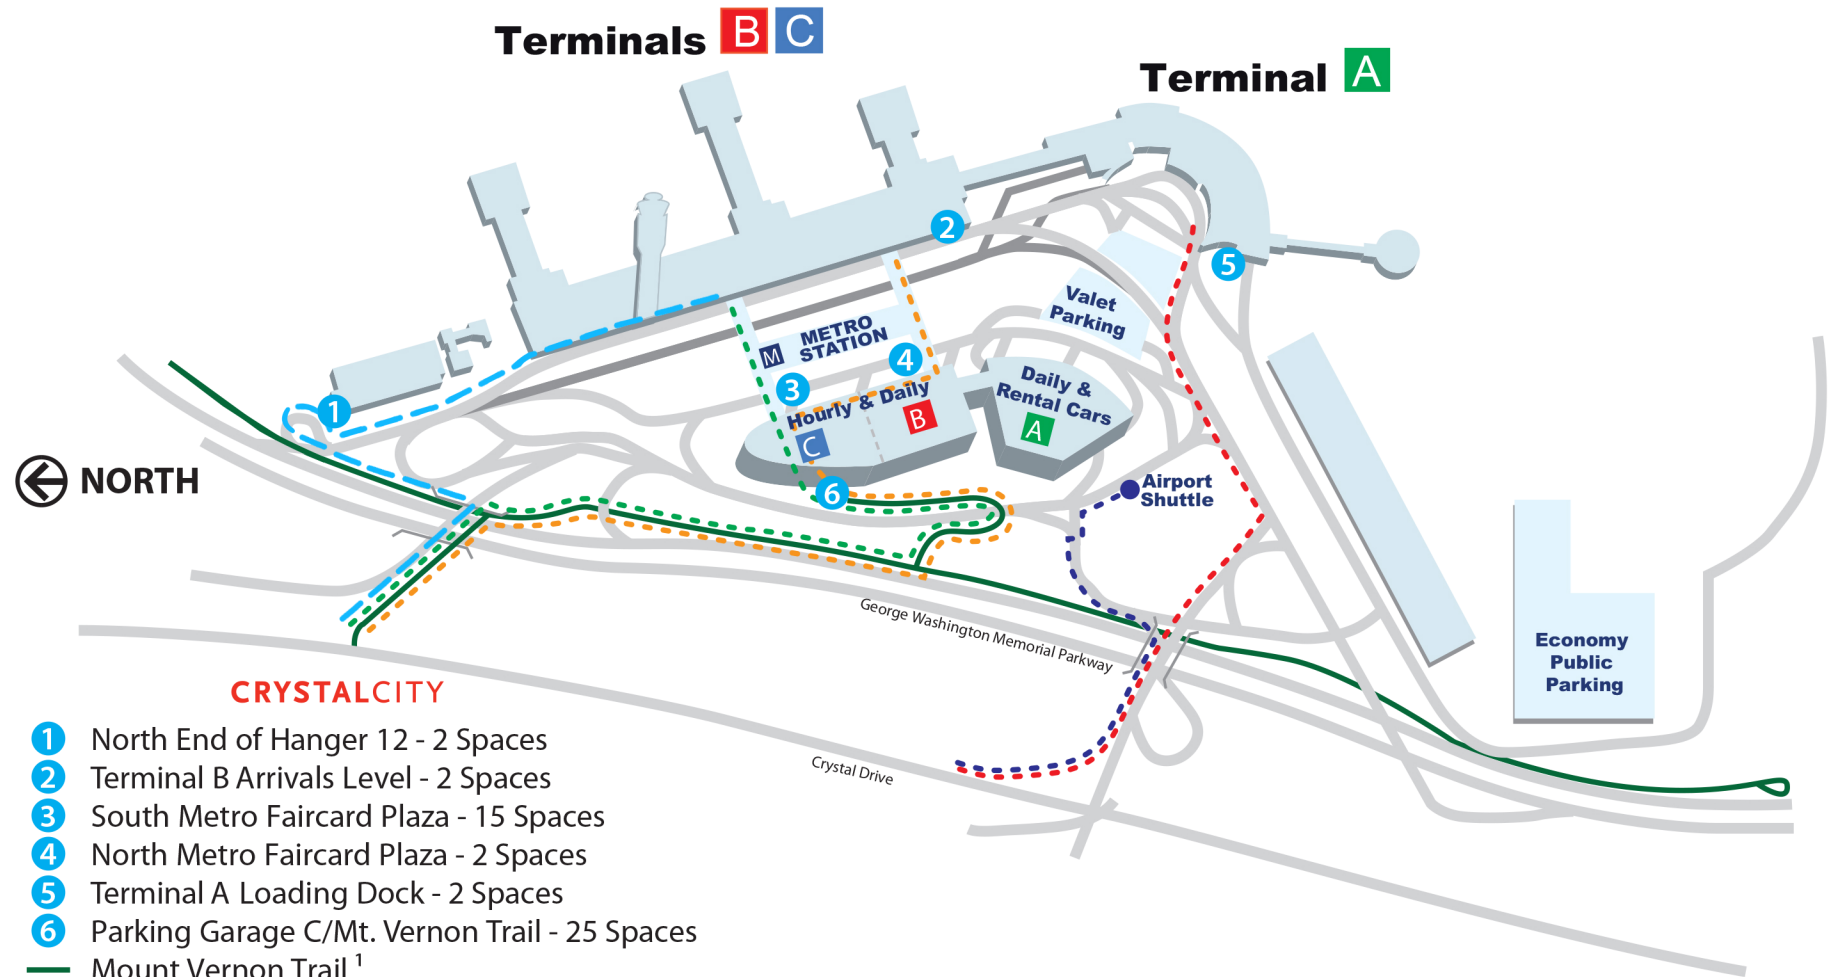

Washington National Airport Pedestrian/Bike Access

- 1 North End of Hanger 12 - 2 Spaces
- 2 Terminal B Arrivals Level - 2 Spaces
- 3 South Metro Faircard Plaza - 15 Spaces
- 4 North Metro Faircard Plaza - 2 Spaces
- 5 Terminal A Loading Dock - 2 Spaces
- 6 Parking Garage C/Mt. Vernon Trail - 25 Spaces
- Mount Vernon Trail ¹
- - - Sidewalk to Terminal A (0.71 miles)²
- - - MVT to Terminal B (1.0 miles)¹
- - - MVT to Terminal C (1.0 miles)¹
- - - MVT to Terminal C (1.1 miles)¹
- - - Walk to Airport Shuttle Stop (0.5 miles)²

1 - Distance measured from Trailhead at Crystal Drive
 2 - Distance measured from Crystal Drive at 23rd Street