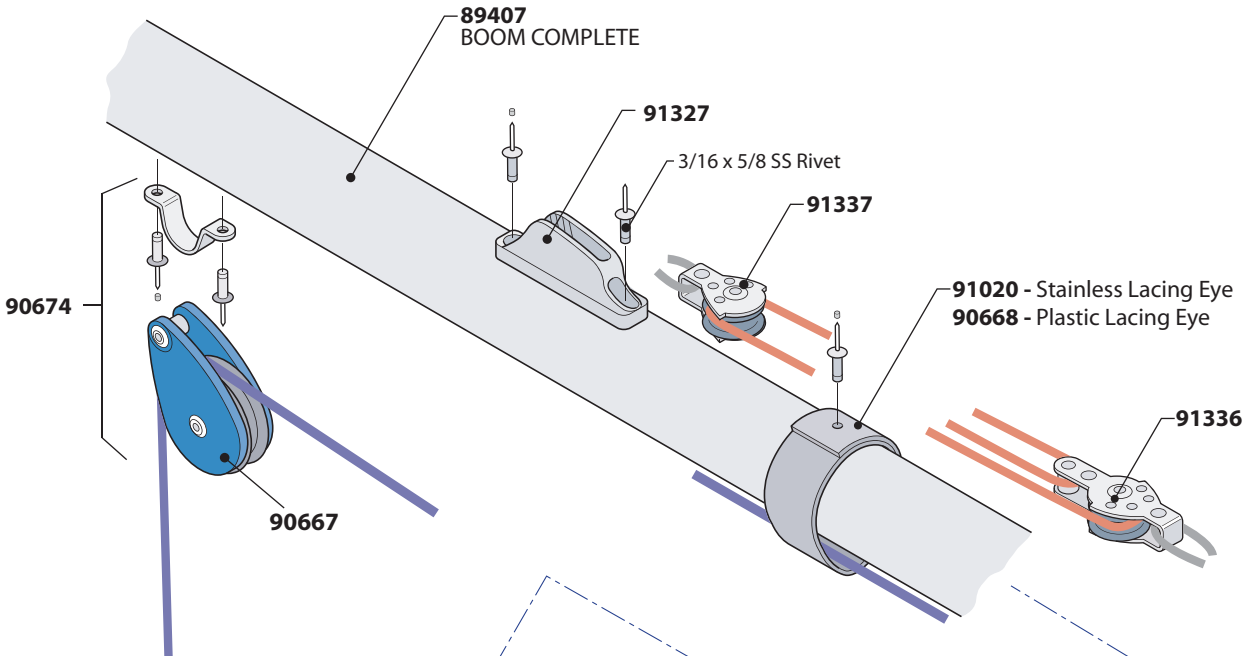

Laser Race Boom Vang System

Laser XD

Boom Vang System

LASER HIKING STRAPS

- 91140 Blue with White Logo
- 91138 New Zealand Style - blue/white
- 91139 Black nylon webbing
- 91141 Grey 5in band
- 91142 Seitech strap
- 91143 White with Blue Logo
- 91293 *New* XD style