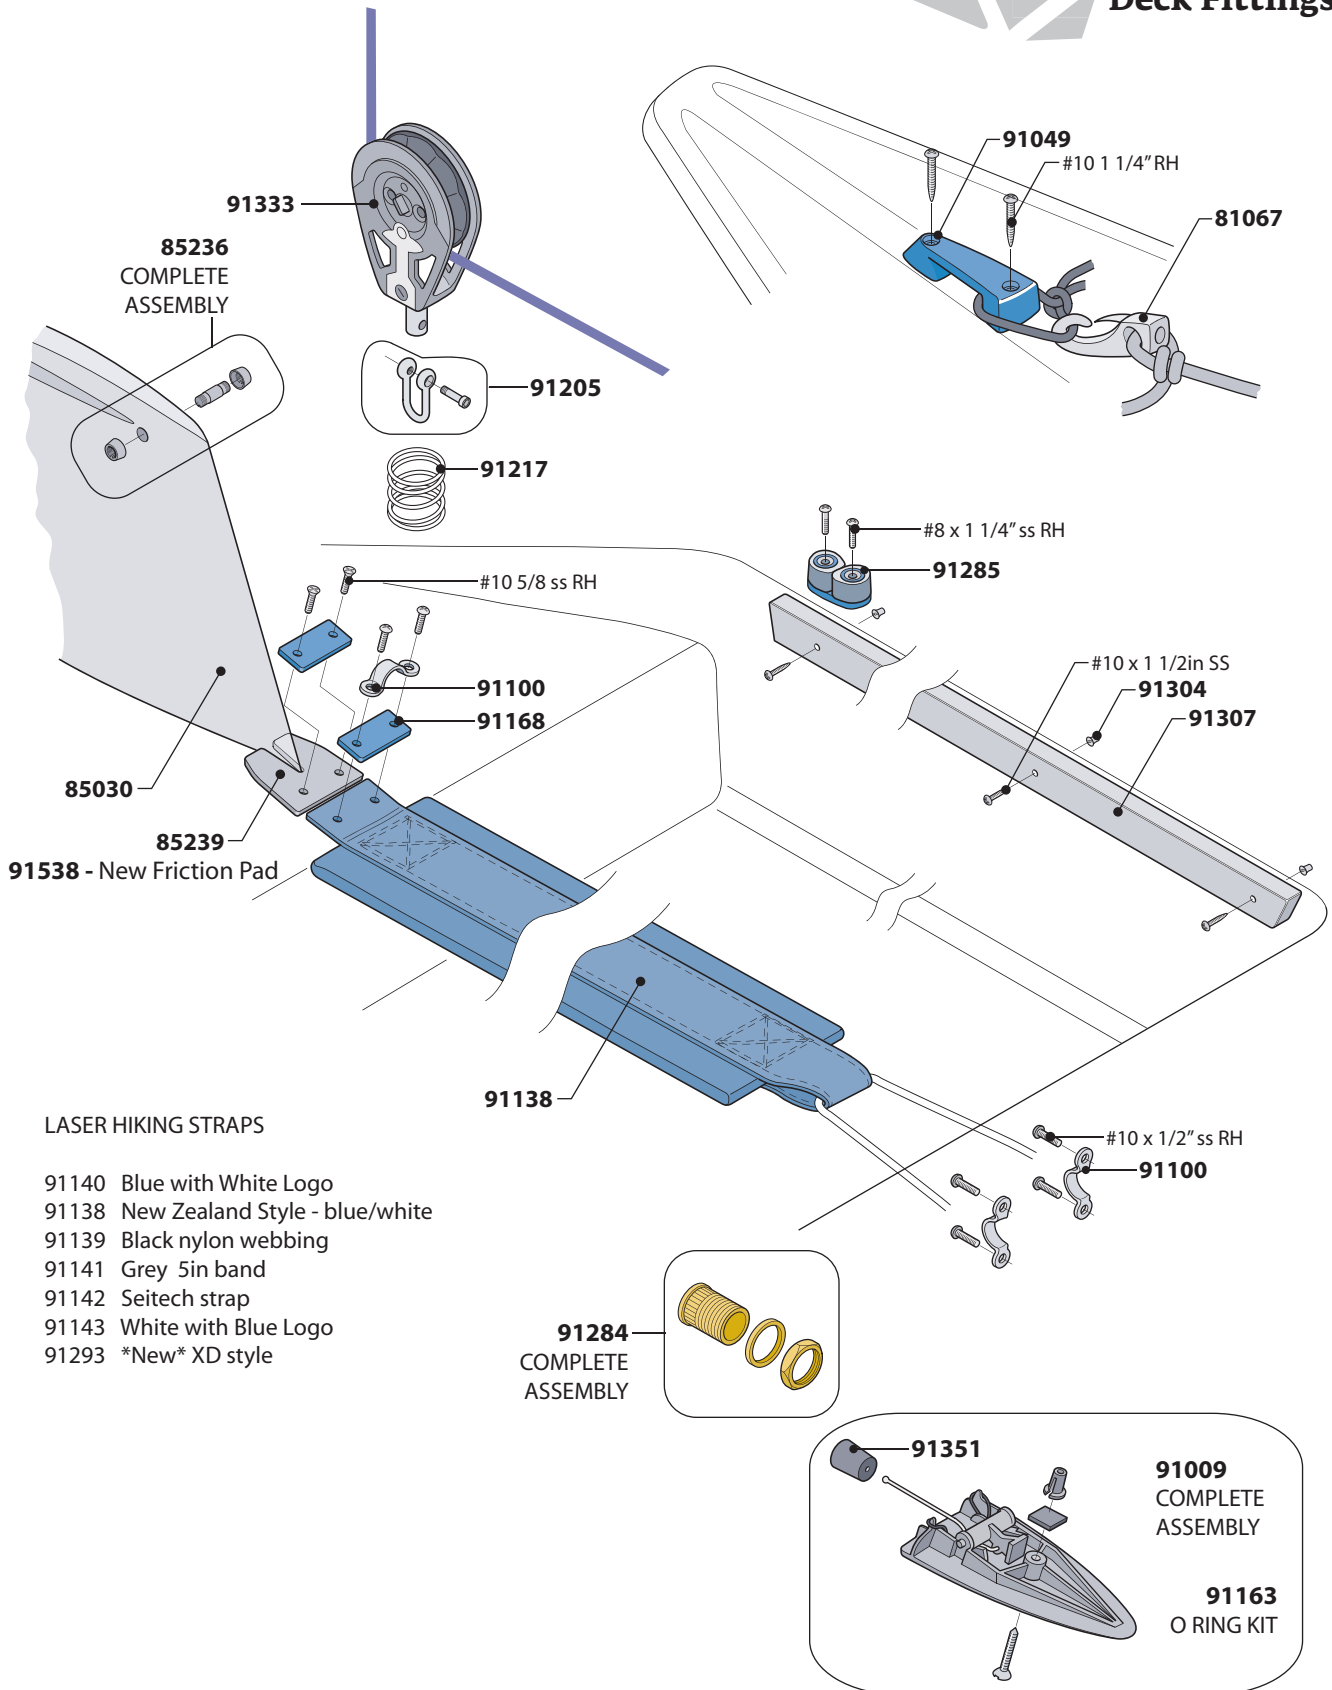

Laser Race Boom Vang System

Laser XD

Boom Vang System

LASER HIKING STRAPS

- 91140 Blue with White Logo
- 91138 New Zealand Style - blue/white
- 91139 Black nylon webbing
- 91141 Grey 5in band
- 91142 Seitech strap
- 91143 White with Blue Logo
- 91293 *New* XD style

Laser Race Deck Fittings

LASER HIKING STRAPS

- 91140 Blue with White Logo
- 91138 New Zealand Style - blue/white
- 91139 Black nylon webbing
- 91141 Grey 5in band
- 91142 Seitech strap
- 91143 White with Blue Logo
- 91293 *New* XD style