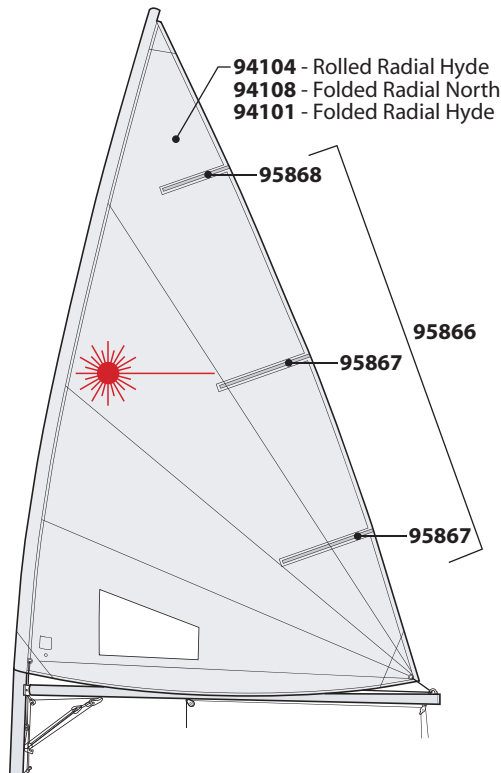

Laser, Radial & 4.7 Spars and Sails