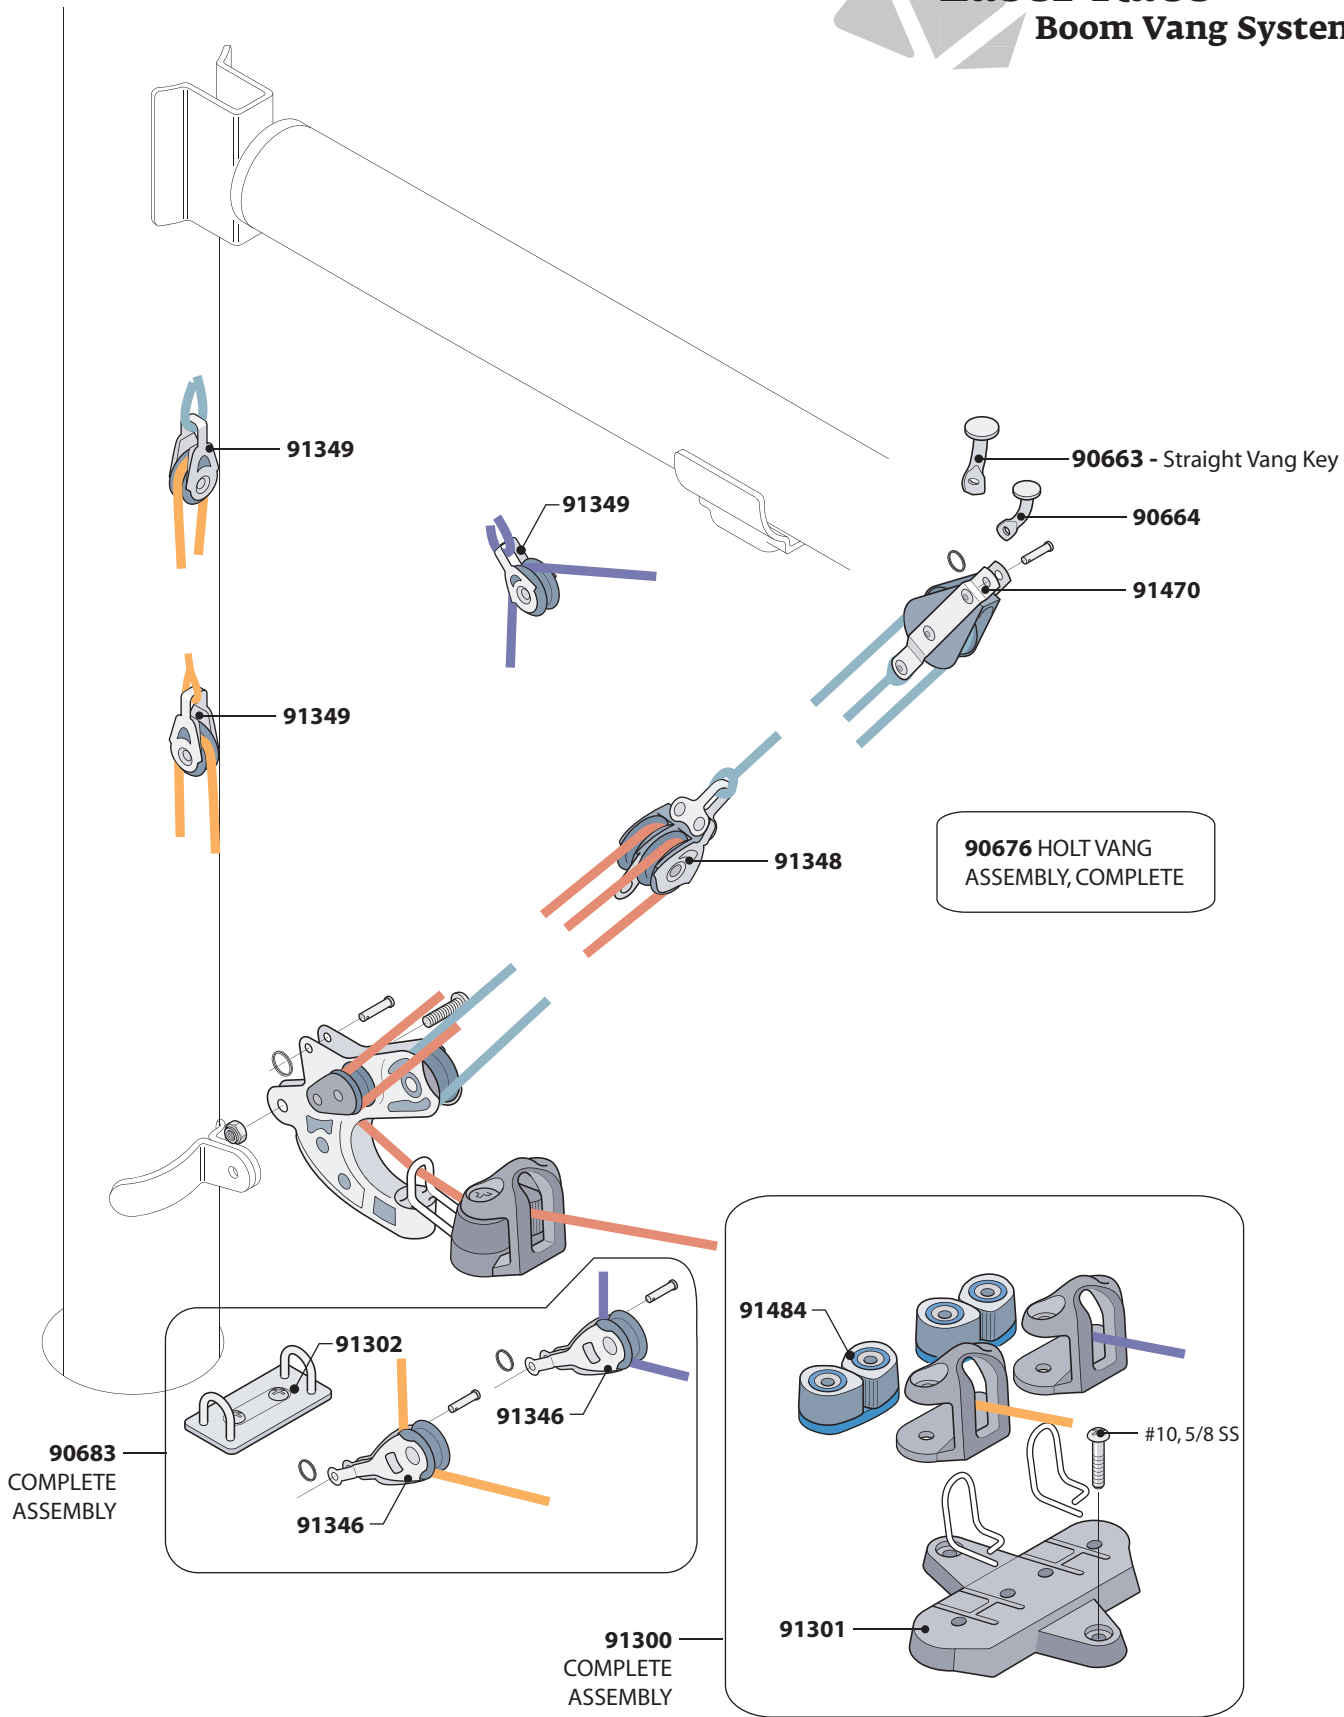

Laser Race Boom Vang System