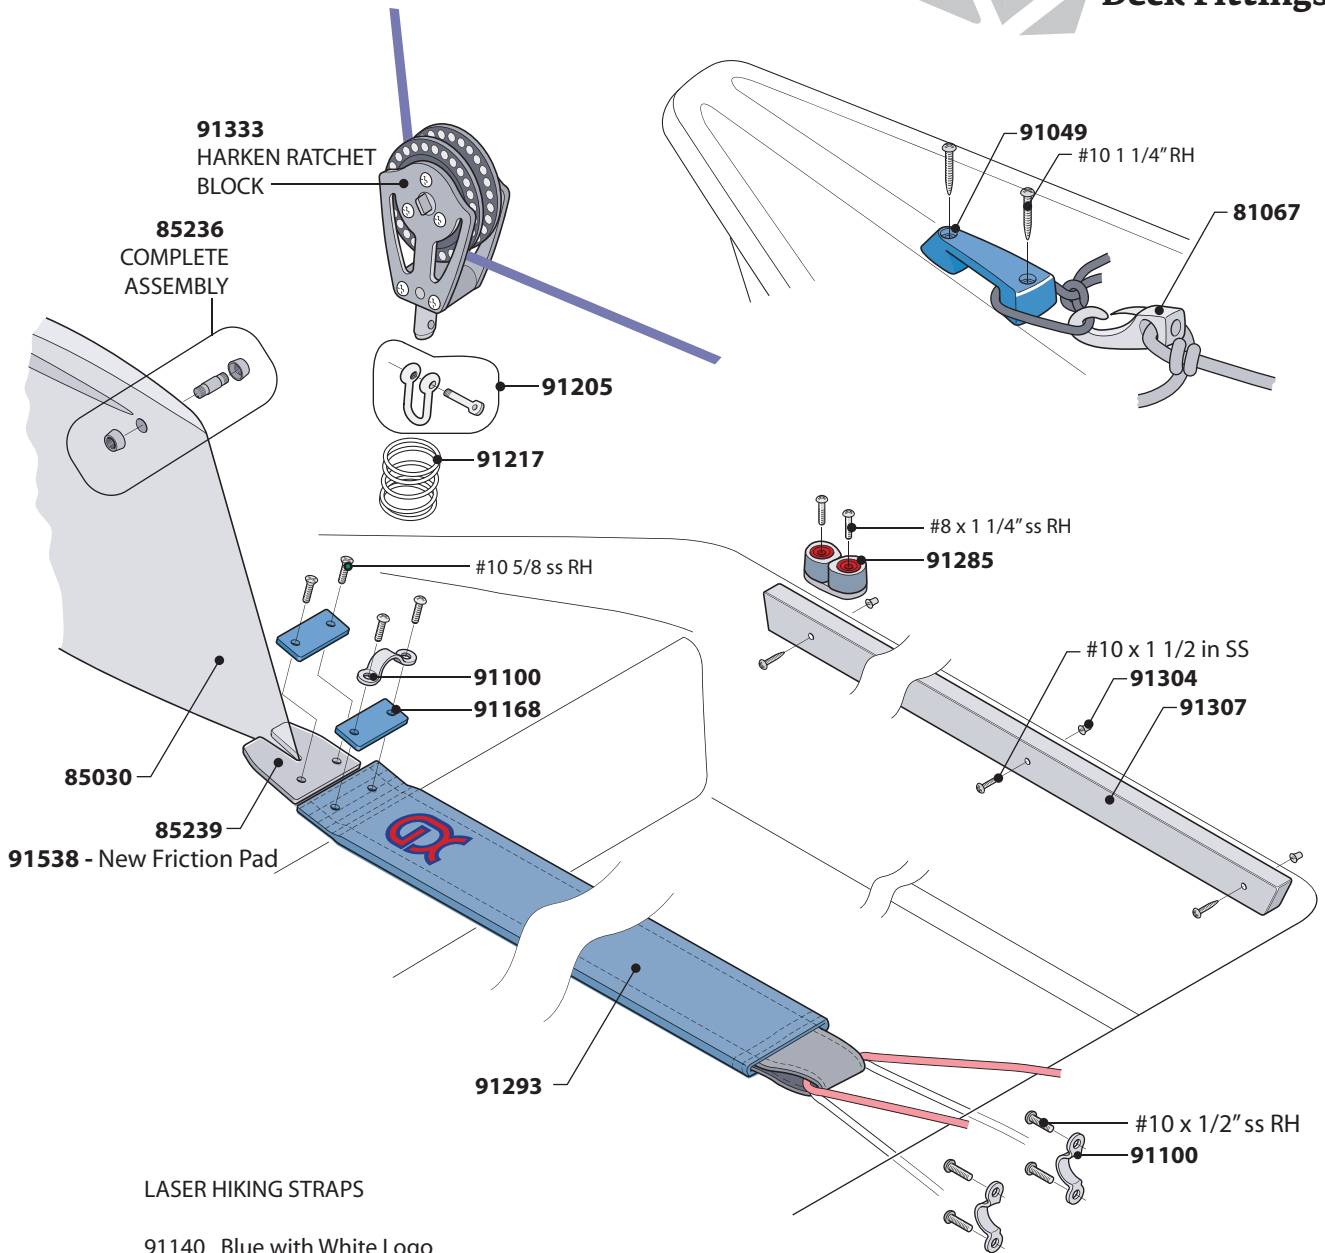

Laser XD Deck Fittings

LASER HIKING STRAPS

- 91140 Blue with White Logo
- 91138 New Zealand Style - blue/white
- 91139 Black nylon webbing
- 91141 Grey 5in band
- 91142 Seitech strap
- 91143 White with Blue Logo
- 91293 *New* XD style

91284
COMPLETE
ASSEMBLY