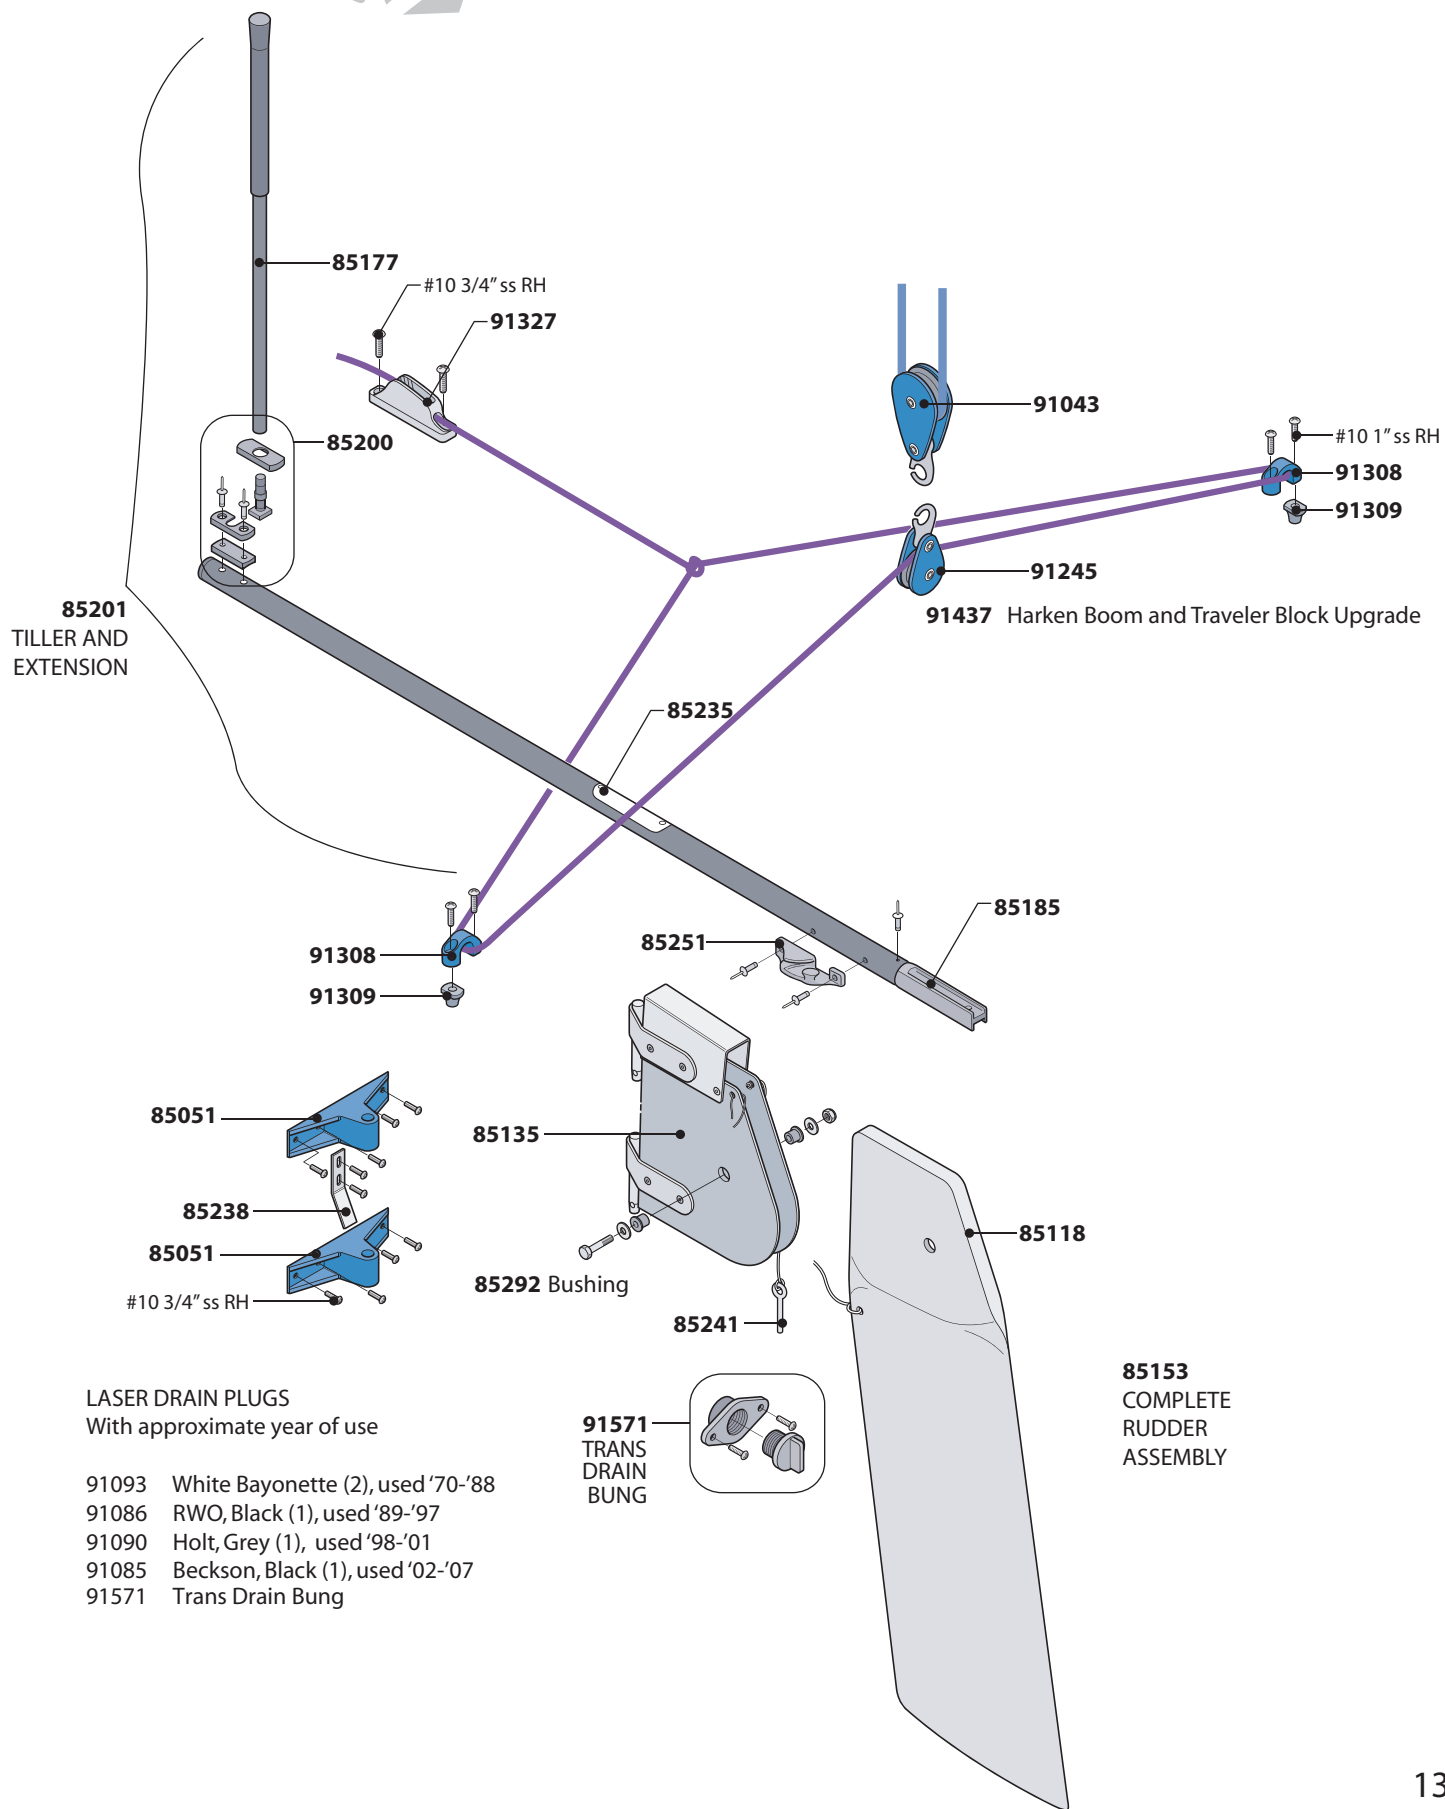

Laser Race Deck Fittings

LASER HIKING STRAPS

- 91140 Blue with White Logo
- 91138 New Zealand Style - blue/white
- 91139 Black nylon webbing
- 91141 Grey 5in band
- 91142 Seitech strap
- 91143 White with Blue Logo
- 91293 *New* XD style

Laser XD Deck Fittings

LASER HIKING STRAPS

- 91140 Blue with White Logo
- 91138 New Zealand Style - blue/white
- 91139 Black nylon webbing
- 91141 Grey 5in band
- 91142 Seitech strap
- 91143 White with Blue Logo
- 91293 *New* XD style

91284
COMPLETE
ASSEMBLY

Laser & Laser Race Rudder & Tiller Assembly

Laser XD Rudder and Tiller Assembly