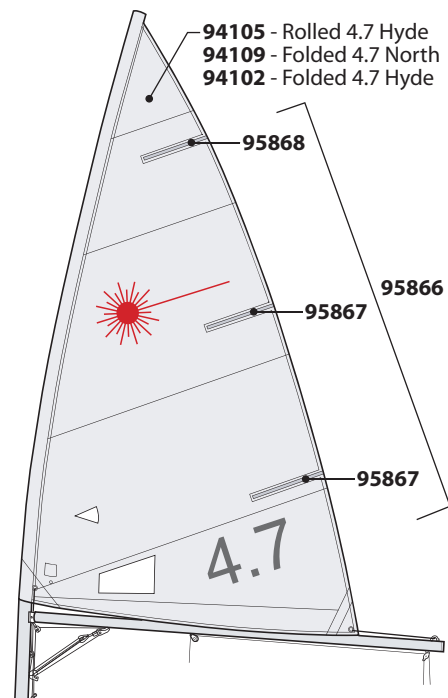

Laser, Radial & 4.7 Spars and Sails