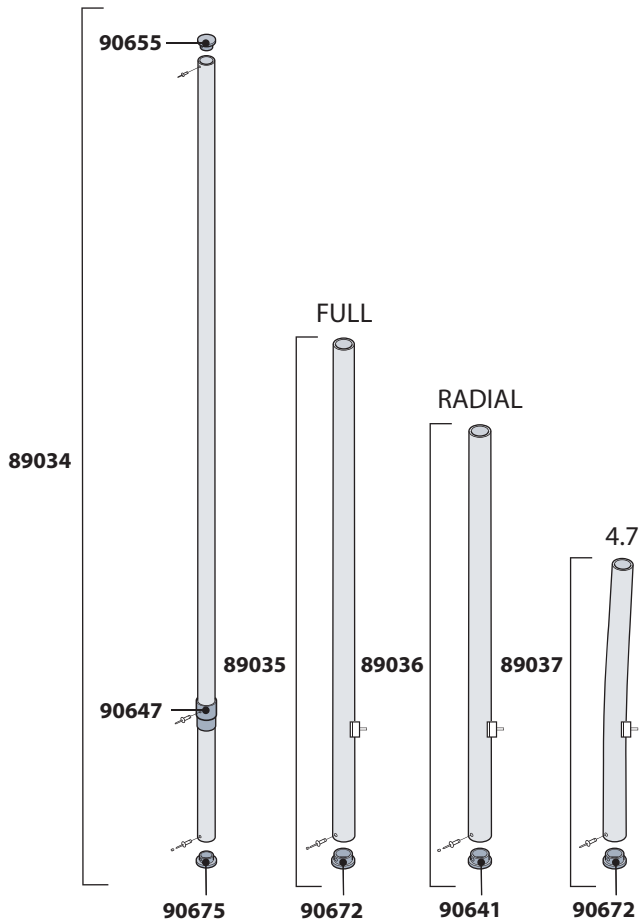

Laser Parts Locator

LaserPerformance™

Laser, Radial & 4.7 Spars and Sails

Laser

Ouhaul and Boom Blocks

Laser Race

Outhaul and Boom Blocks

Laser XD Outhaul & Boom Blocks