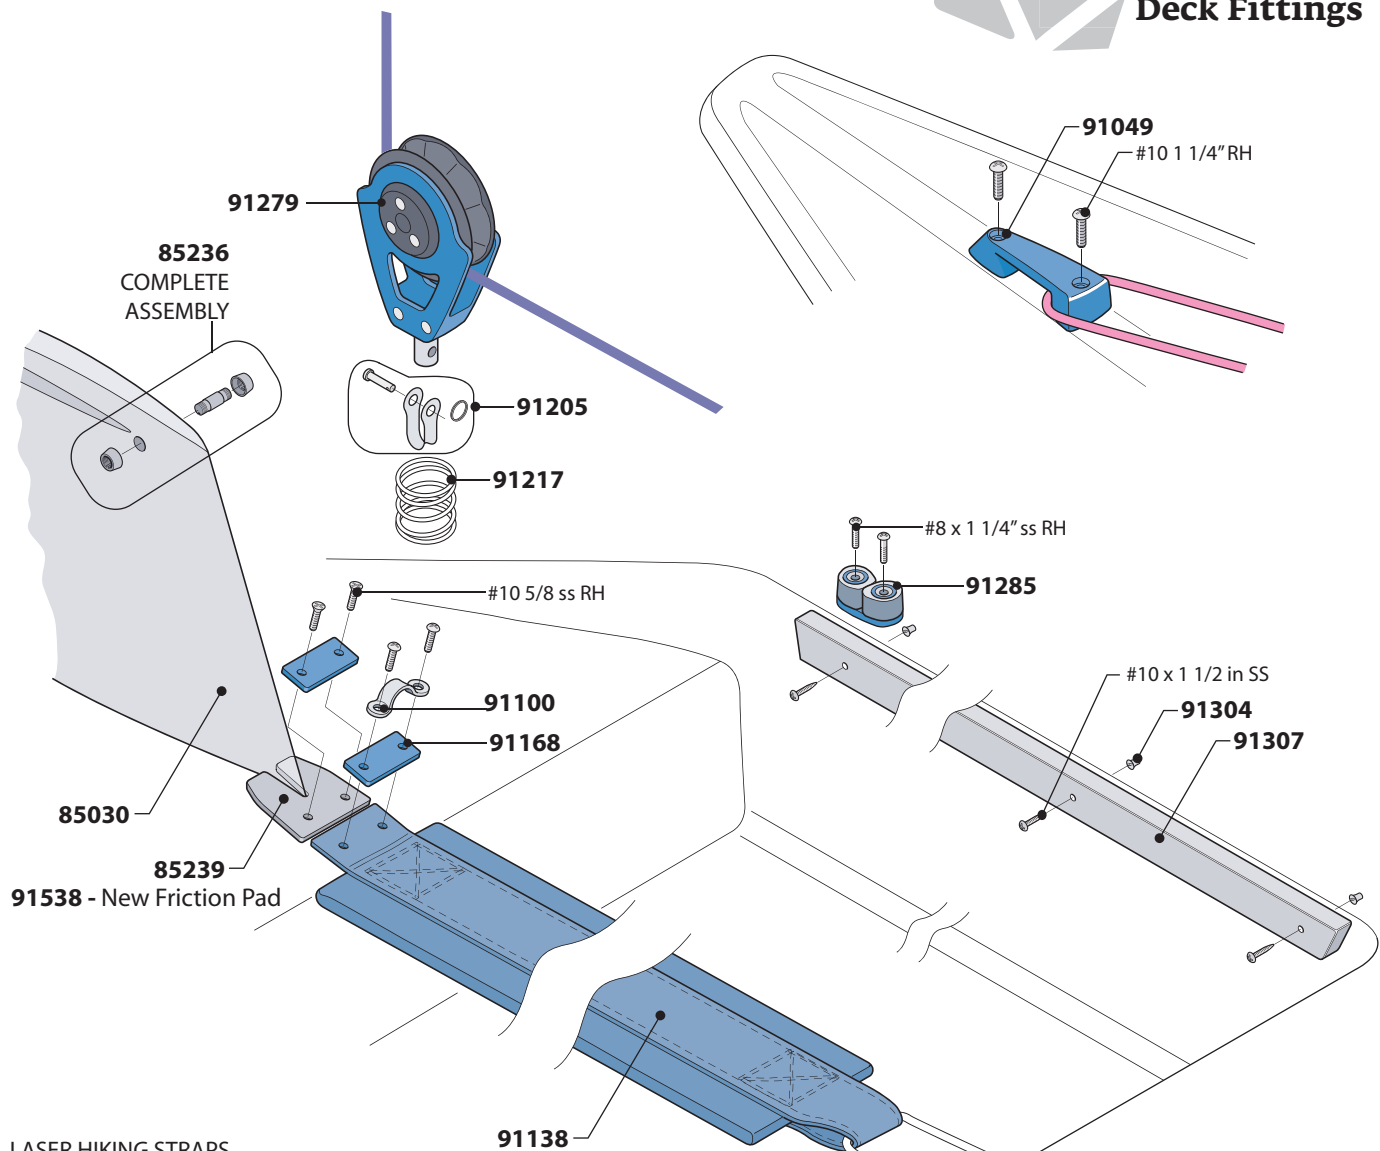

Laser Race Boom Vang System

Laser XD

Boom Vang System

LASER HIKING STRAPS

- 91140 Blue with White Logo
- 91138 New Zealand Style - blue/white
- 91139 Black nylon webbing
- 91141 Grey 5in band
- 91142 Seitech strap
- 91143 White with Blue Logo
- 91293 *New* XD style

Laser Race Deck Fittings

LASER HIKING STRAPS

- 91140 Blue with White Logo
- 91138 New Zealand Style - blue/white
- 91139 Black nylon webbing
- 91141 Grey 5in band
- 91142 Seitech strap
- 91143 White with Blue Logo
- 91293 *New* XD style