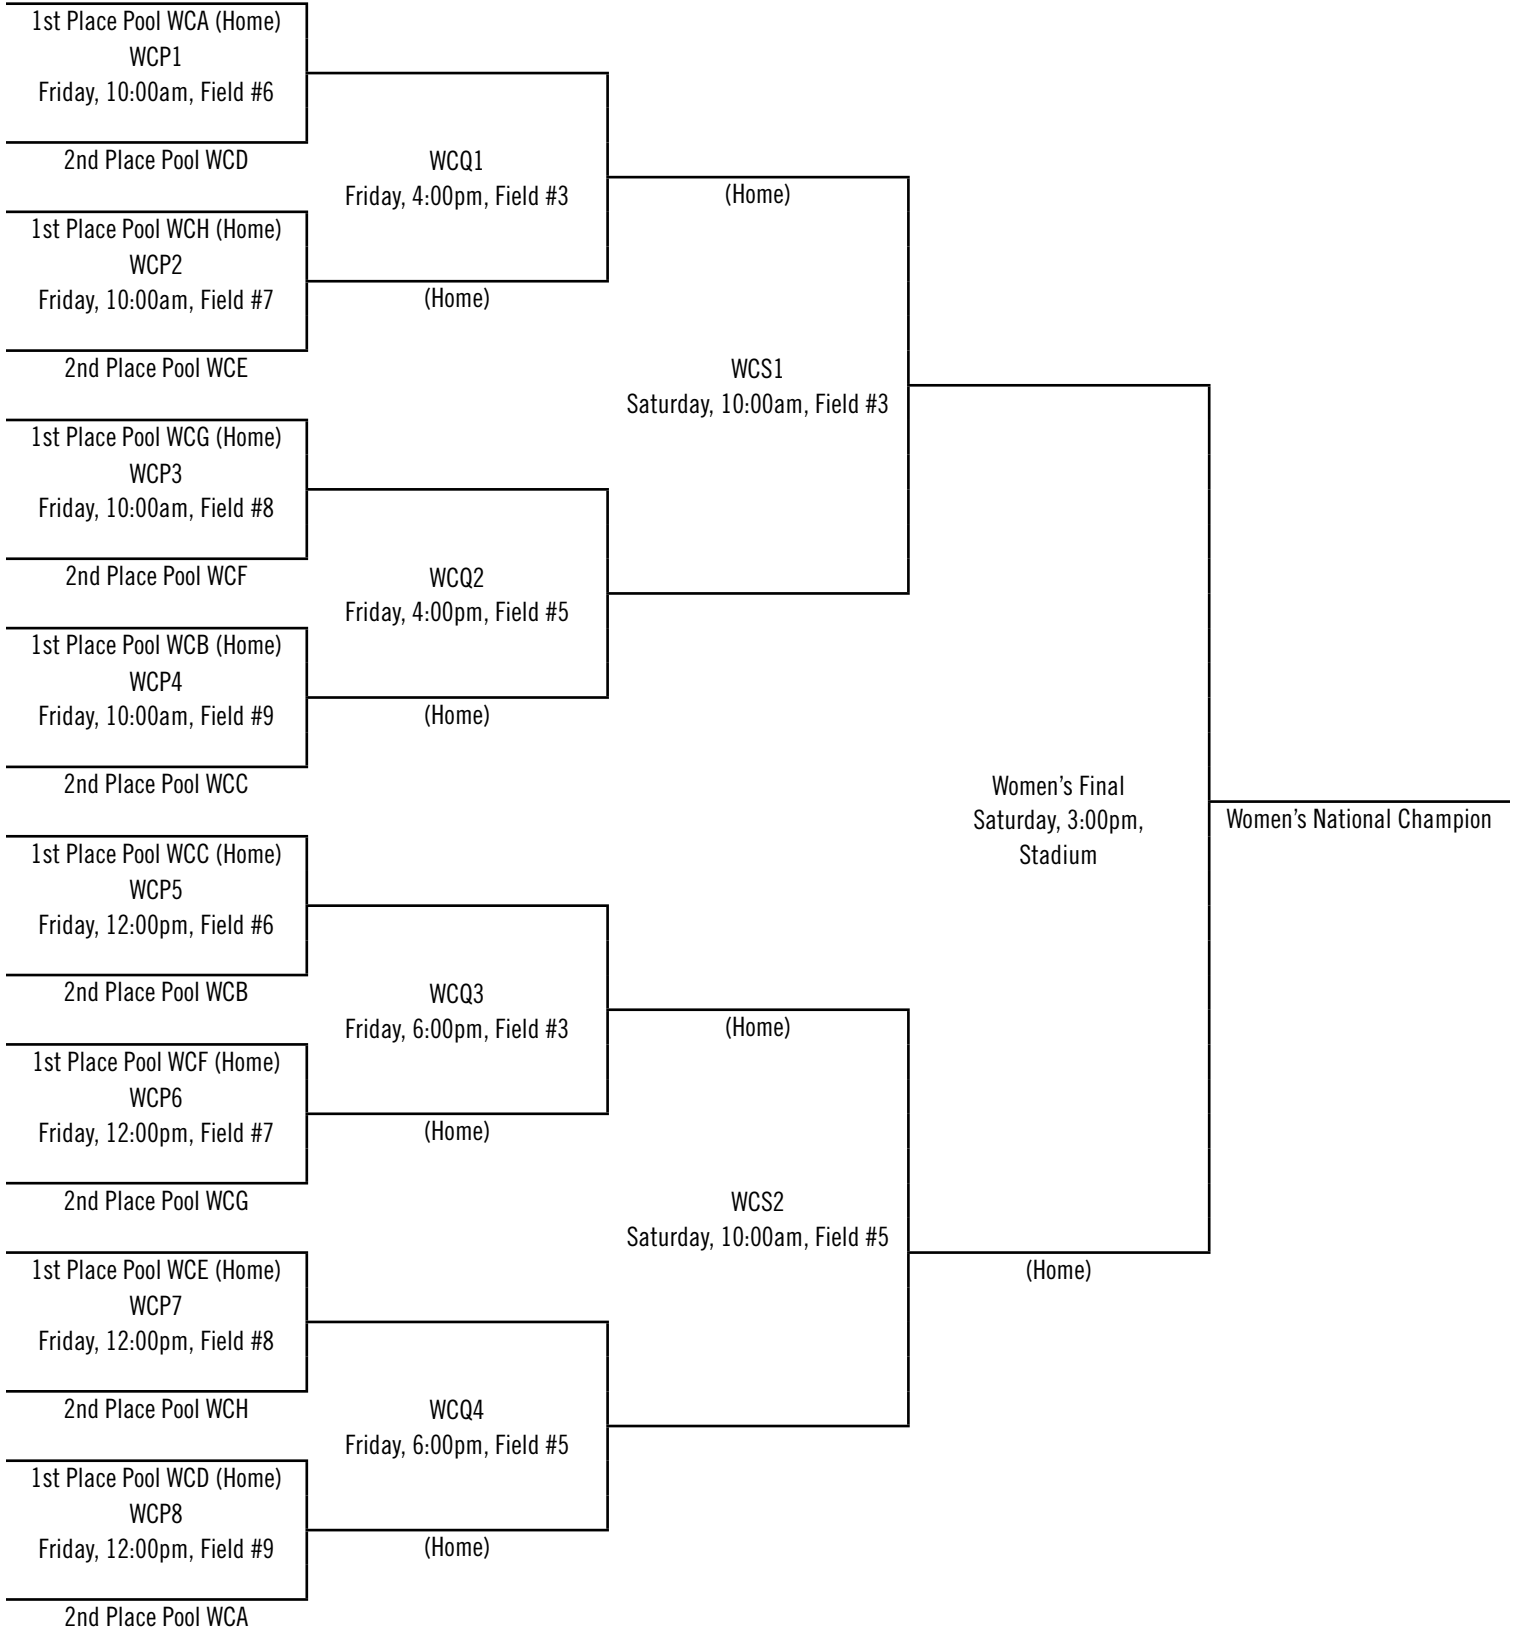

Women's Championship Bracket

HOME TEAM WEARS LIGHT JERSEYS