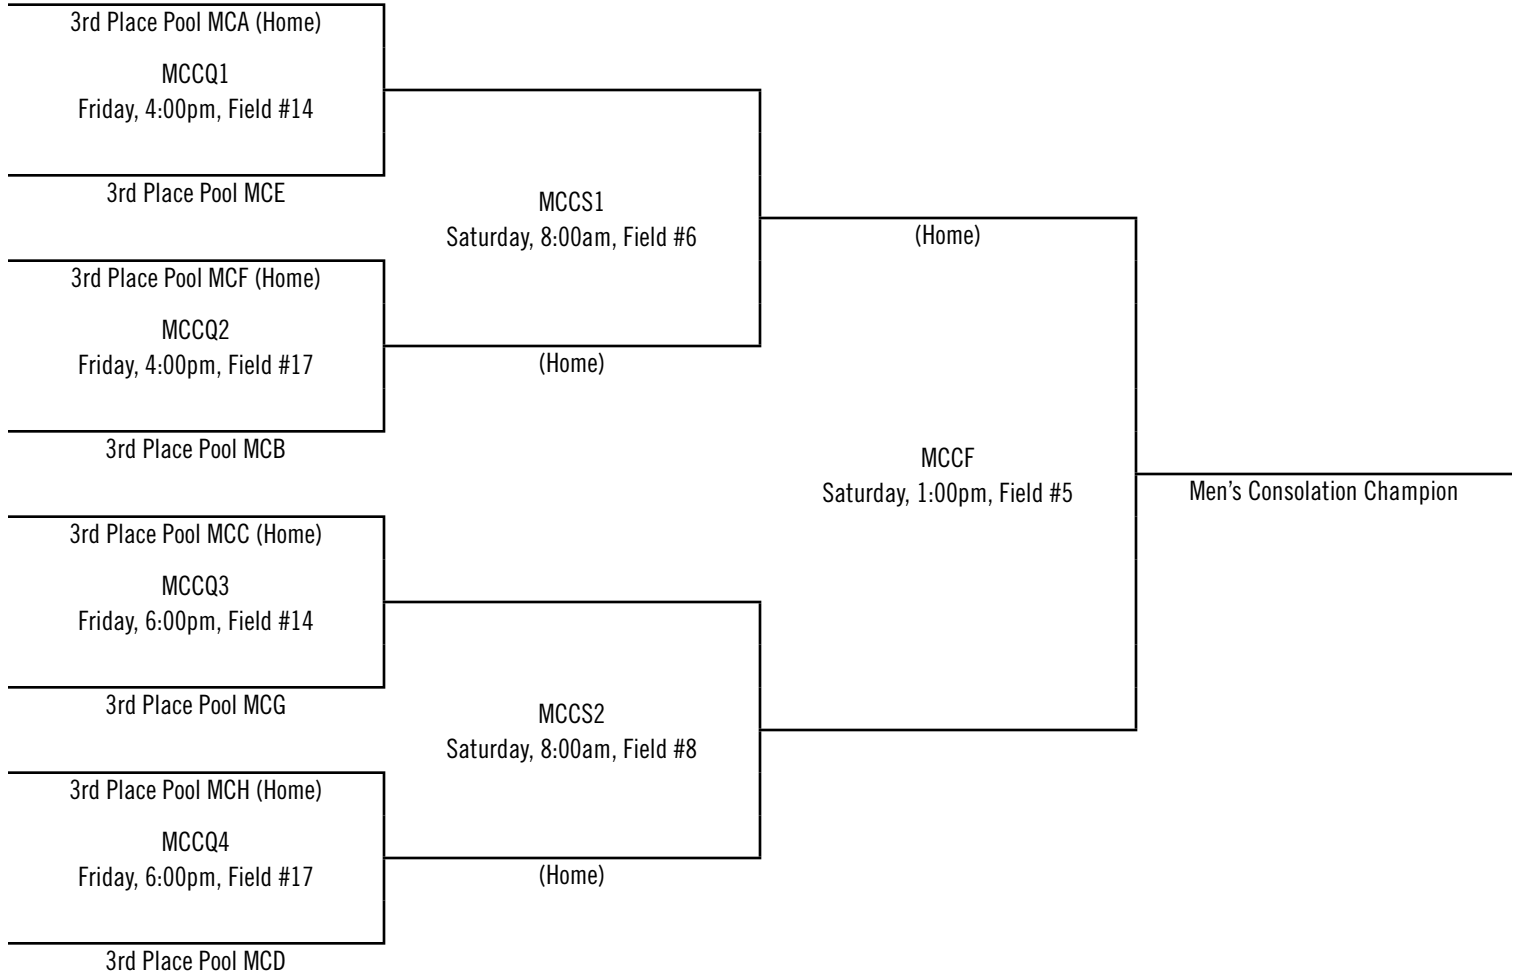

Men's Championship Consolation Bracket

HOME TEAM WEARS LIGHT JERSEYS