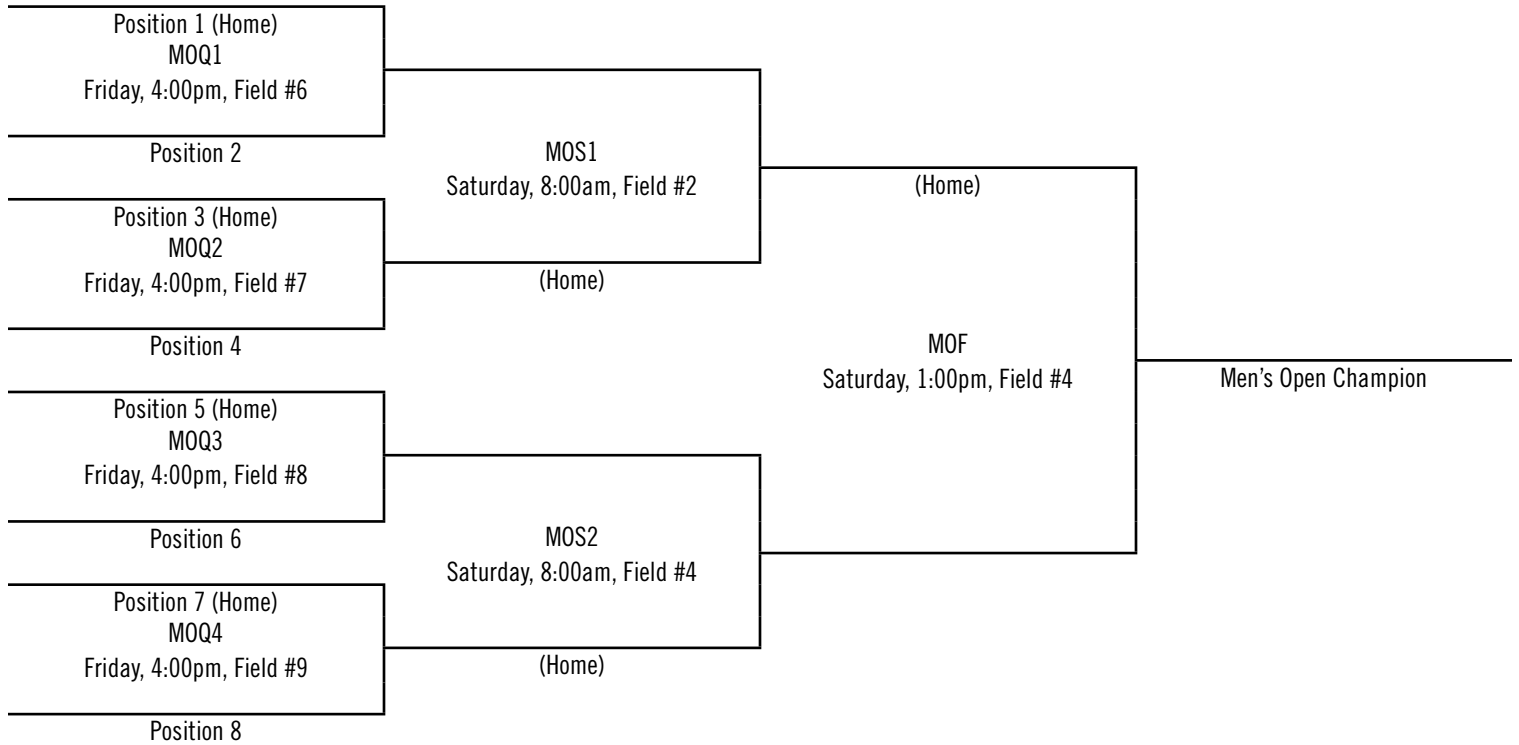

Men's Open Bracket

HOME TEAM WEARS LIGHT JERSEYS