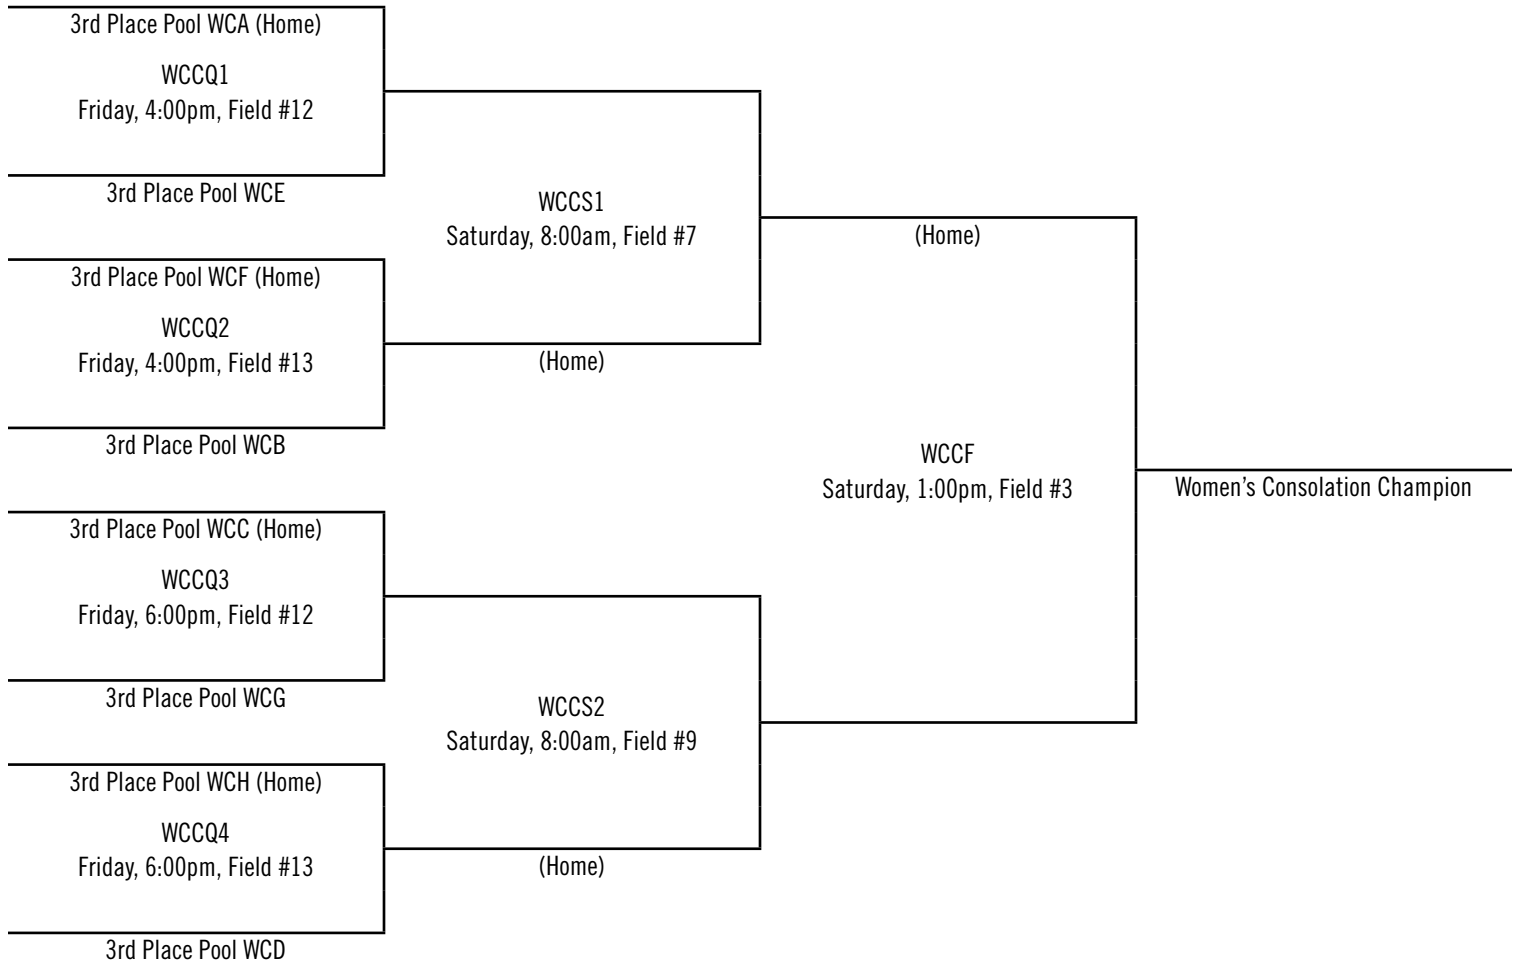

Women's Championship Consolation Bracket

HOME TEAM WEARS LIGHT JERSEYS