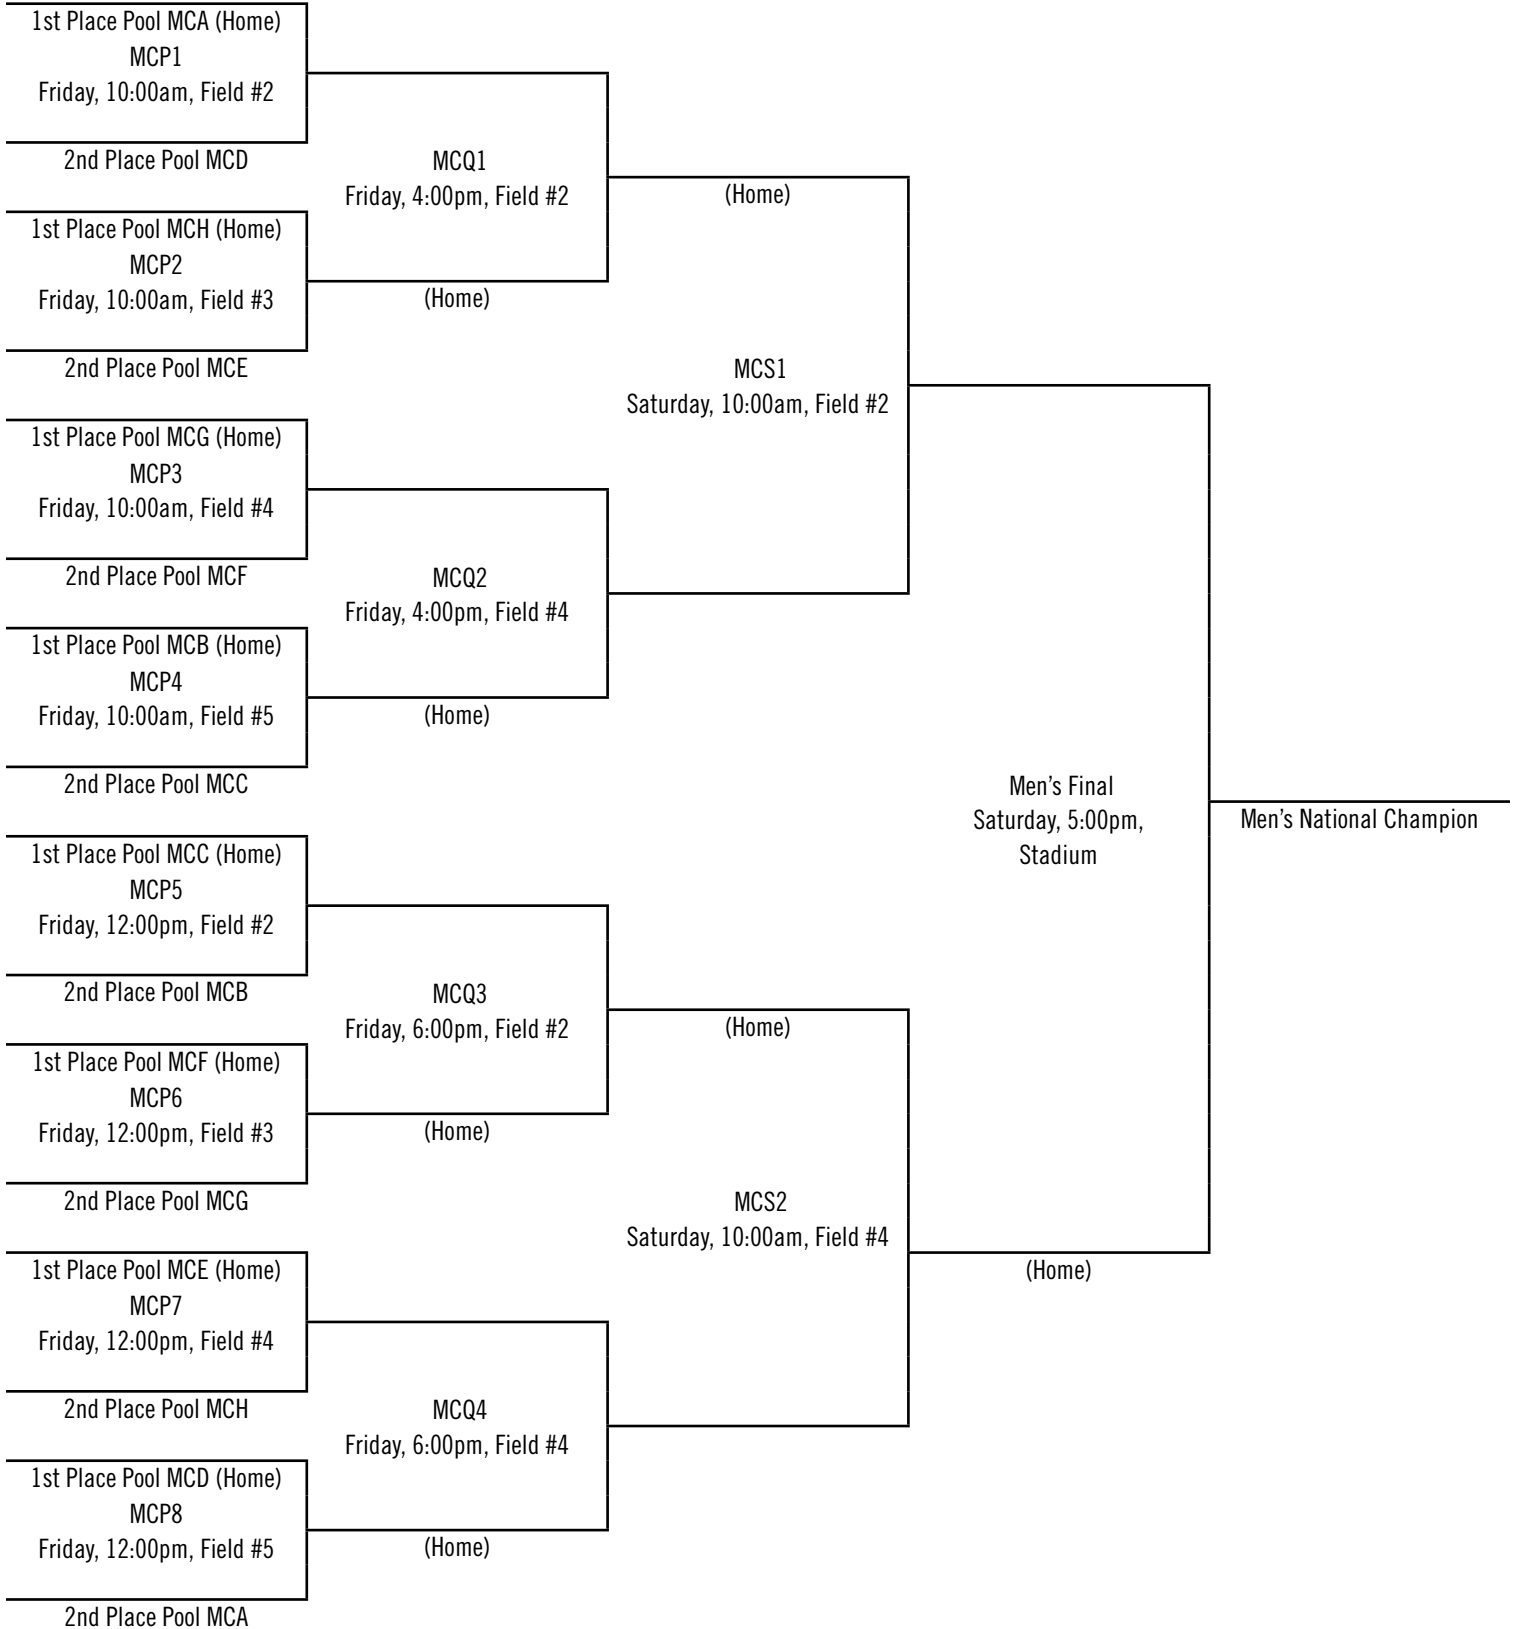

Men's Championship Bracket

HOME TEAM WEARS LIGHT JERSEYS