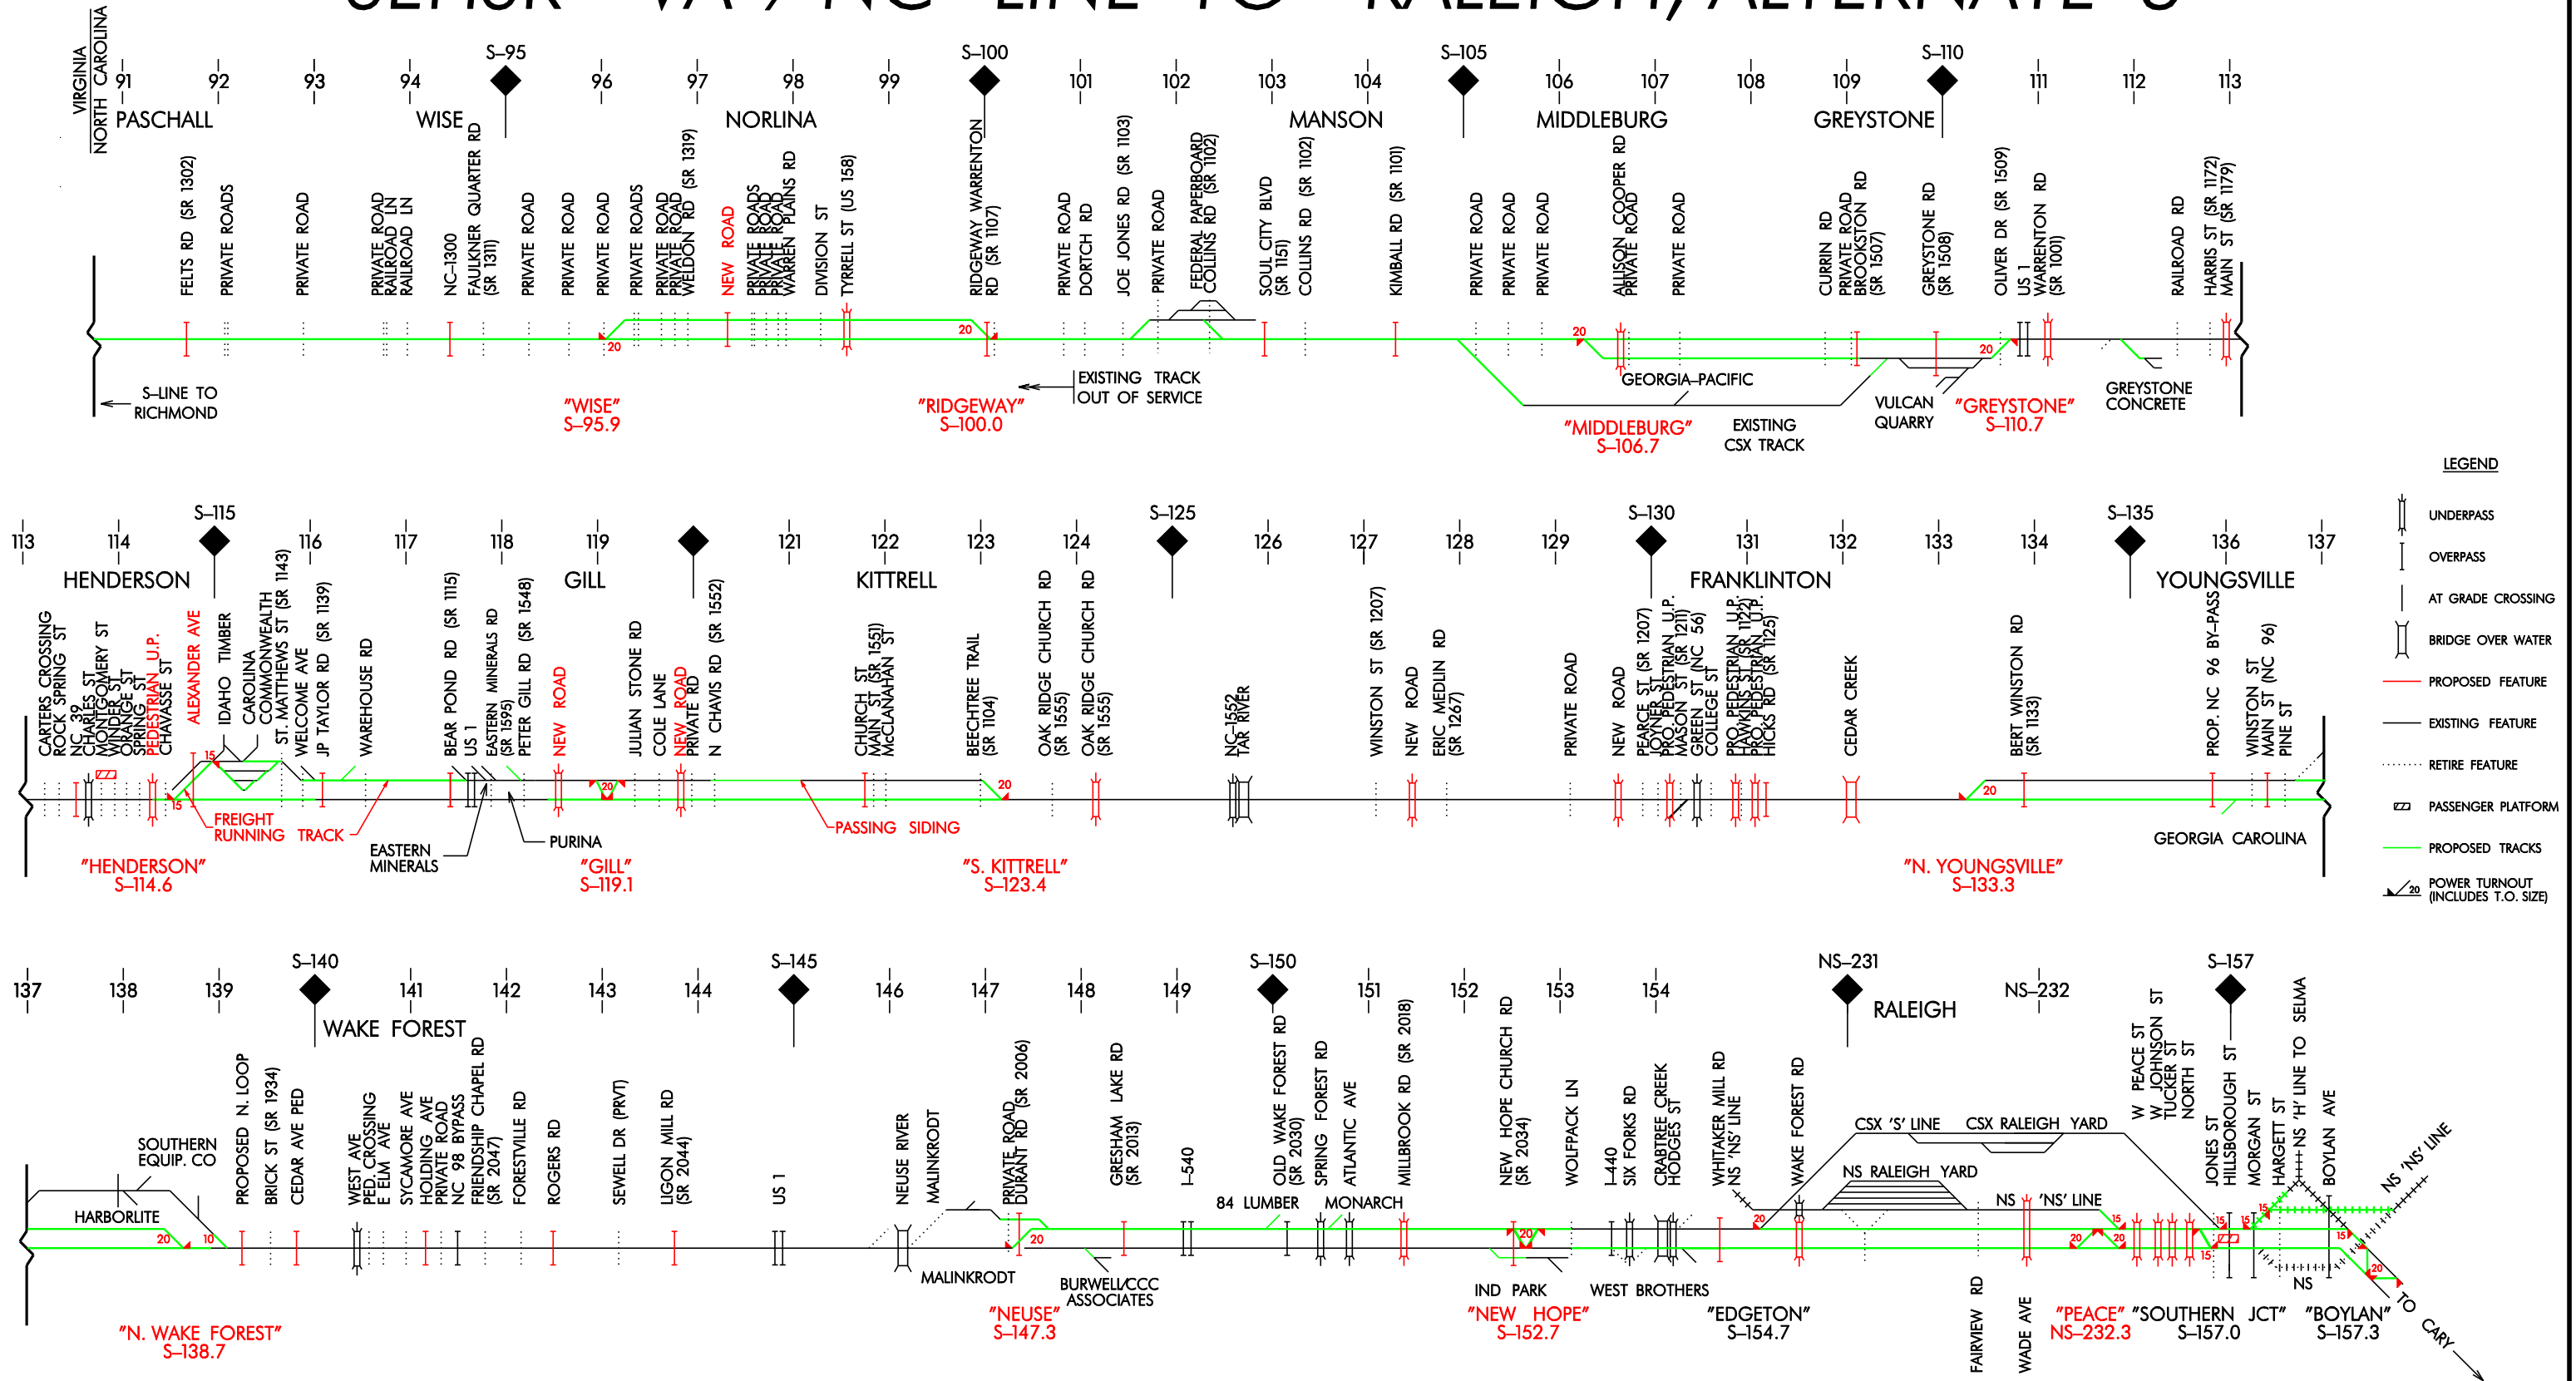

# SEHSR- VA / NC LINE TO RALEIGH, ALTERNATE 3

PRELIMINARY; SUBJECT TO CHANGE  
05-01-2009