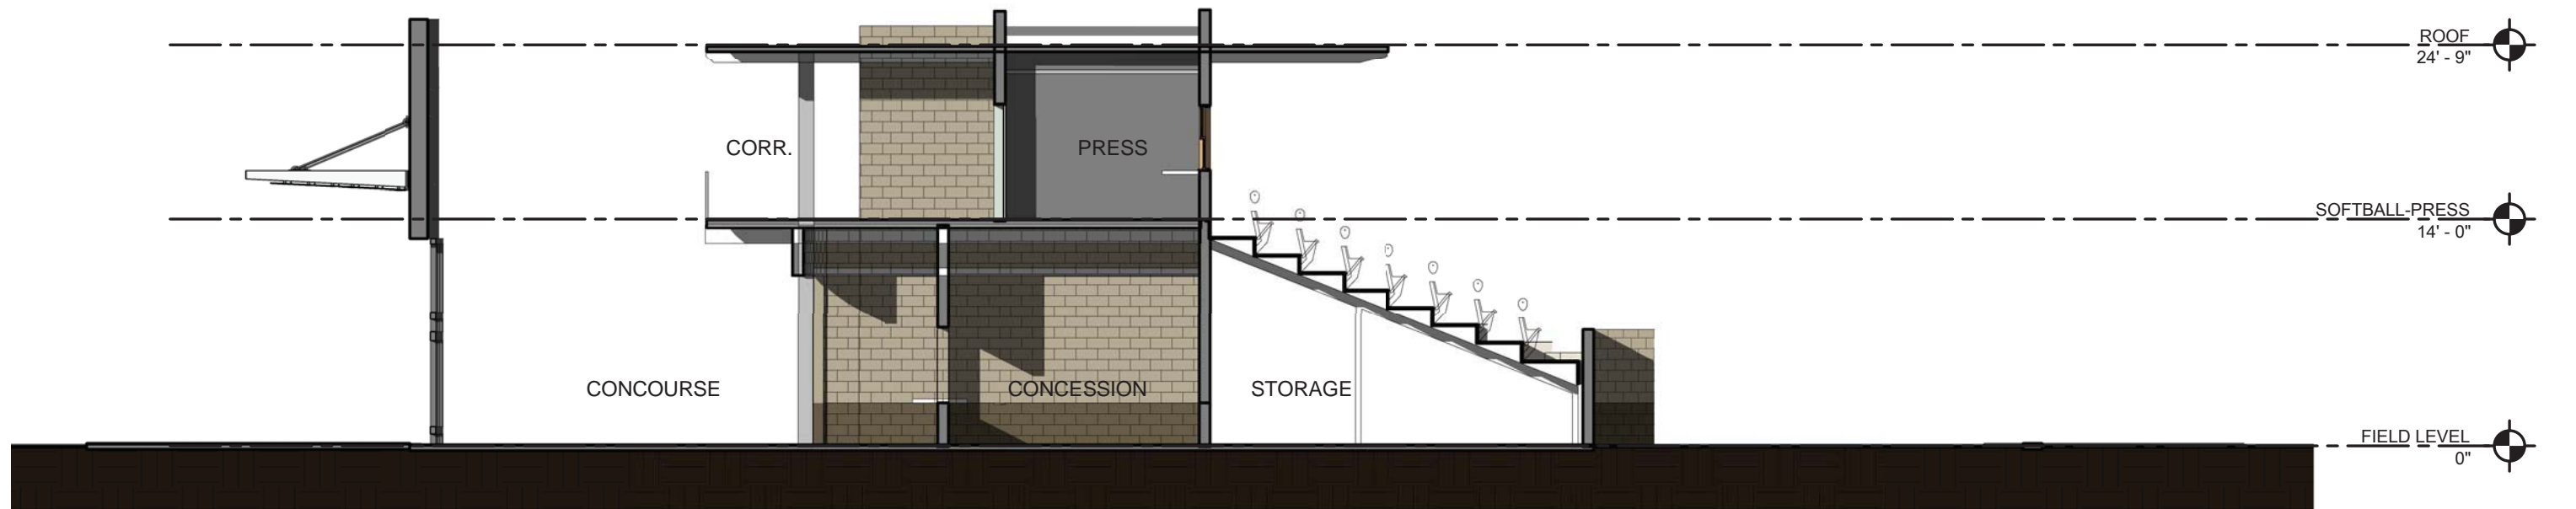

U T A R L I N G T O N MAVERICKS

Allane Saxe Field Improvements

- 1,010 Capacity
- 190 self rising chairback seats
- 6,300 sf Clubhouse
- Radio and TV broadcast booth
- Press box for 12 occupants
- Concessions with minimum 4 P.O.S.
- New restrooms
- 110 sf Novelty Store
- Chair back seating
- Covered decks
- Artificial field turf
- New dugouts

SOFTBALL - LEVEL 1

2 SOFTBALL-SECTION-DUGOUT
1" = 10'-0"

1 SOFTBALL-SECTION-HP
1" = 10'-0"

SOFTBALL - CLUBHOUSE

U T A R L I N G T O N
MAVERICKS