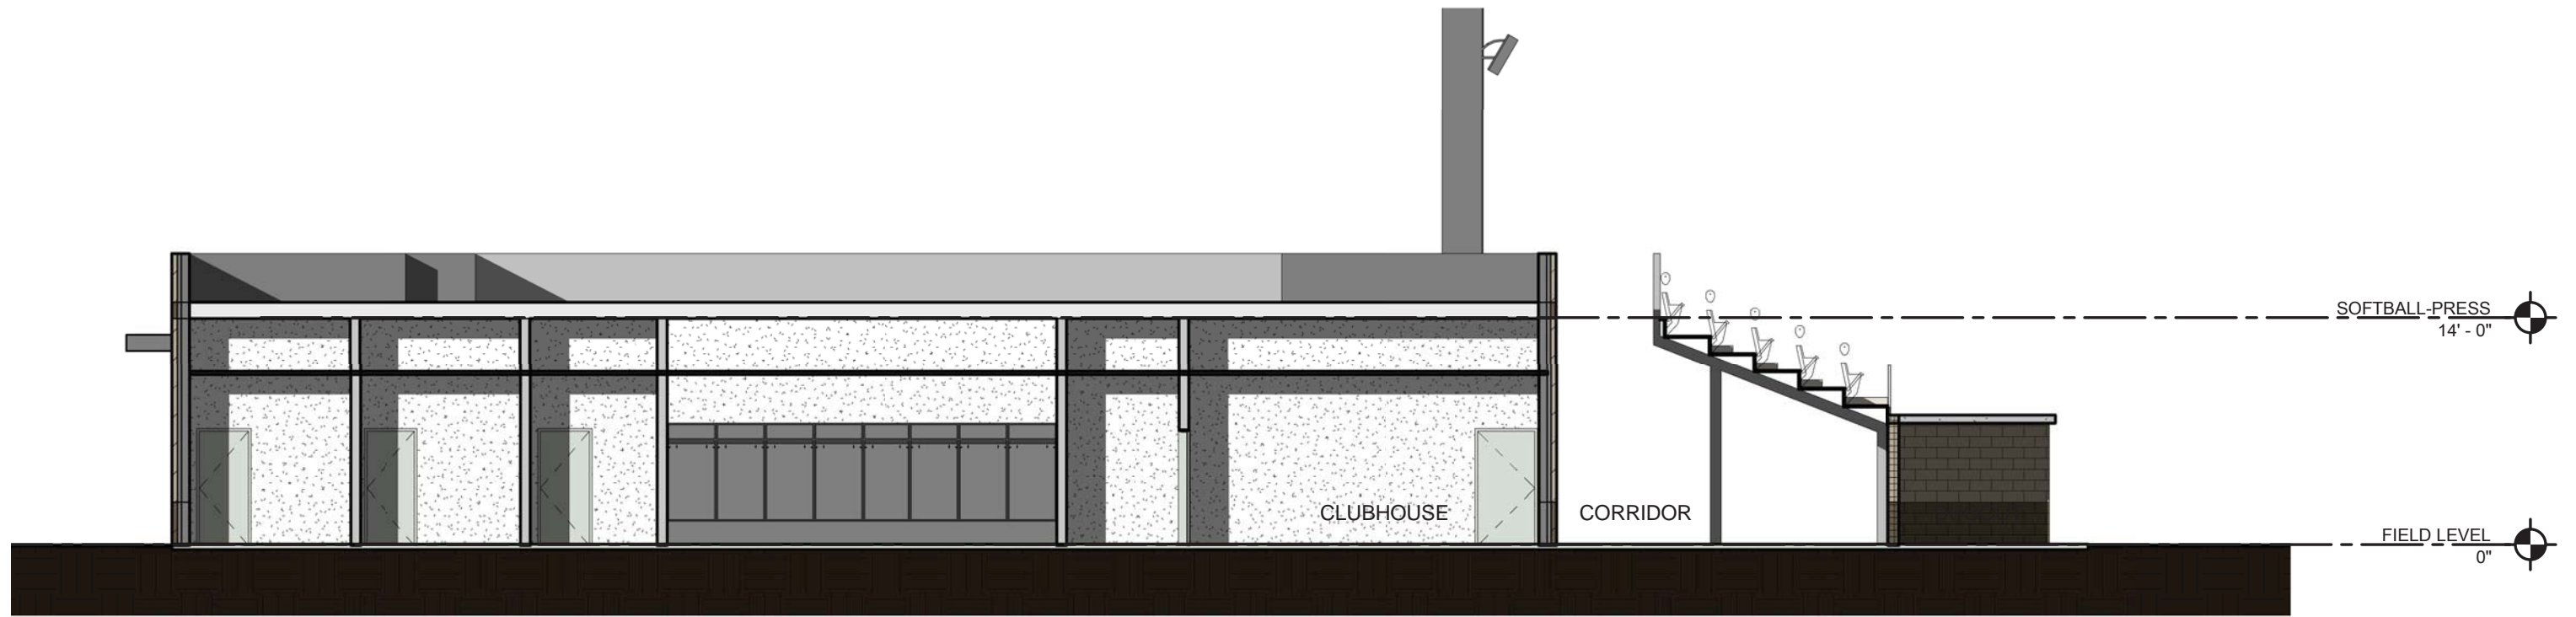

U T A R L I N G T O N MAVERICKS

Allane Saxe Field Improvements

- 1,010 Capacity
- 190 self rising chairback seats
- 6,300 sf Clubhouse
- Radio and TV broadcast booth
- Press box for 12 occupants
- Concessions with minimum 4 P.O.S.
- New restrooms
- 110 sf Novelty Store
- Chair back seating
- Covered decks
- Artificial field turf
- New dugouts

SOFTBALL - LEVEL 1

2 SOFTBALL-SECTION-DUGOUT
1" = 10'-0"

1 SOFTBALL-SECTION-HP
1" = 10'-0"

SOFTBALL - CLUBHOUSE

U T A R L I N G T O N
MAVERICKS