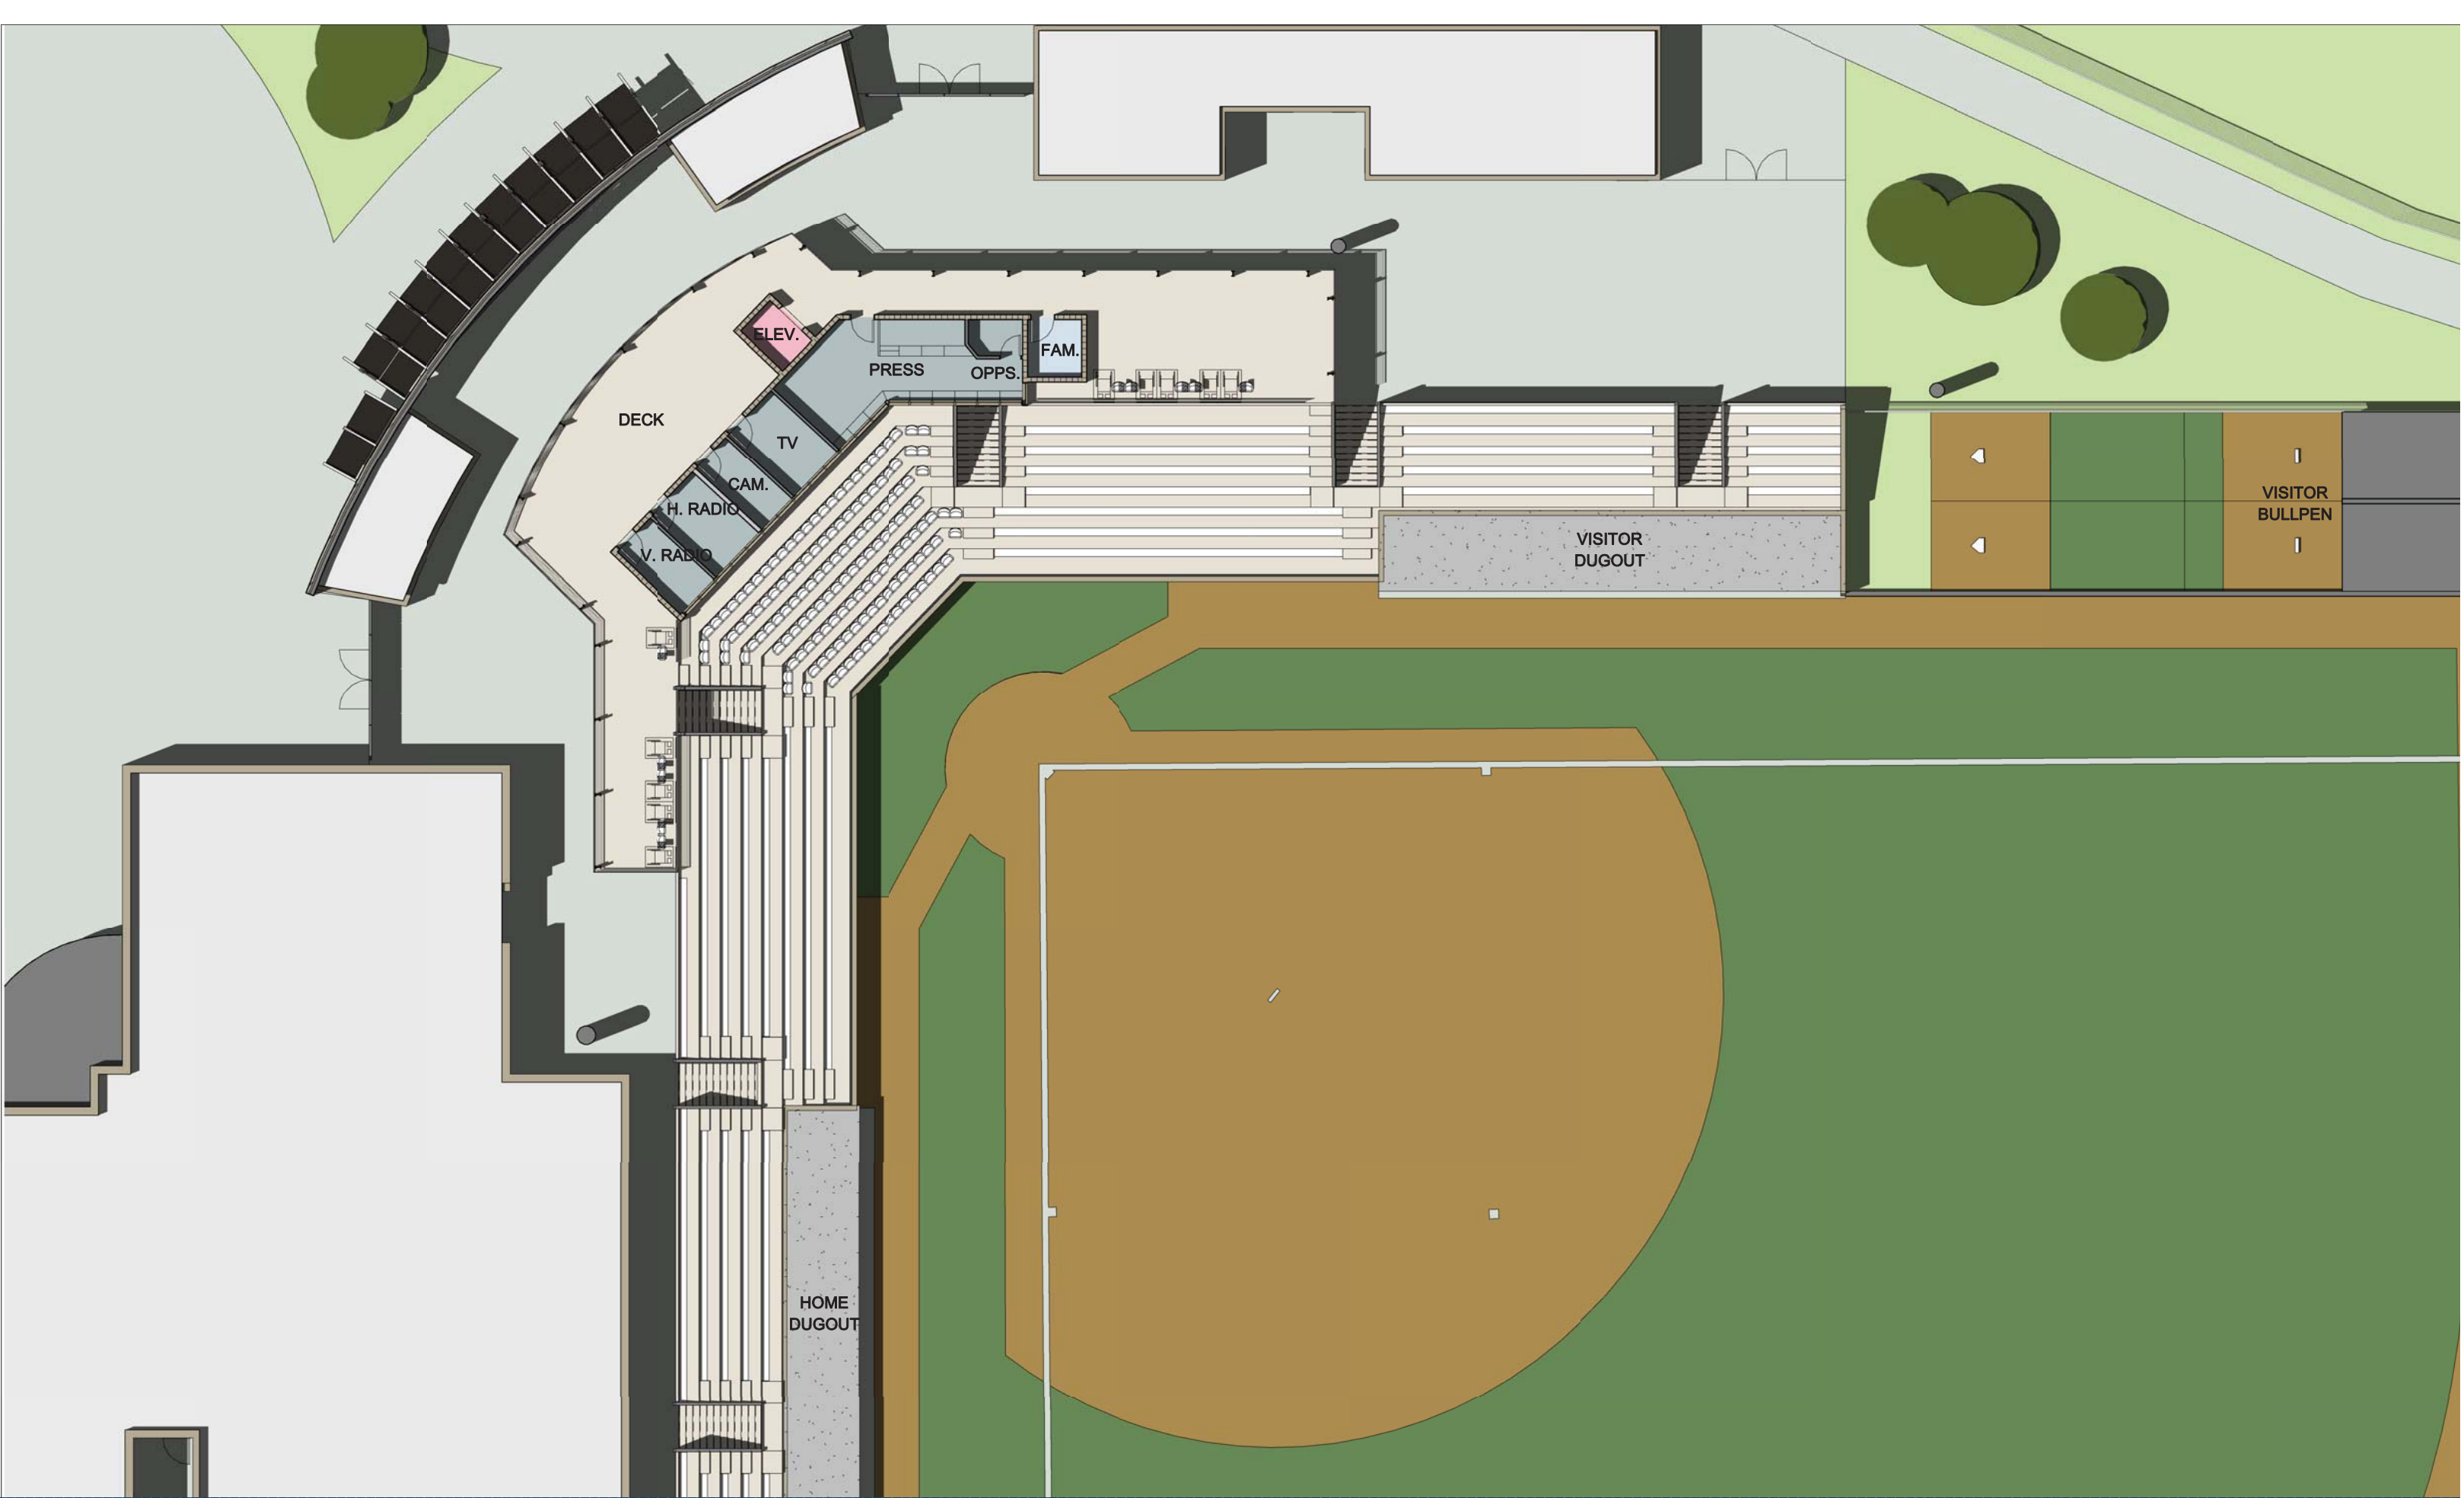

U T A R L I N G T O N MAVERICKS

Allane Saxe Field Improvements

- 1,010 Capacity
- 190 self rising chairback seats
- 6,300 sf Clubhouse
- Radio and TV broadcast booth
- Press box for 12 occupants
- Concessions with minimum 4 P.O.S.
- New restrooms
- 110 sf Novelty Store
- Chair back seating
- Covered decks
- Artificial field turf
- New dugouts

SOFTBALL - LEVEL 1

2 SOFTBALL-SECTION-DUGOUT
1" = 10'-0"

1 SOFTBALL-SECTION-HP
1" = 10'-0"

SOFTBALL - CLUBHOUSE

U T A R L I N G T O N
MAVERICKS