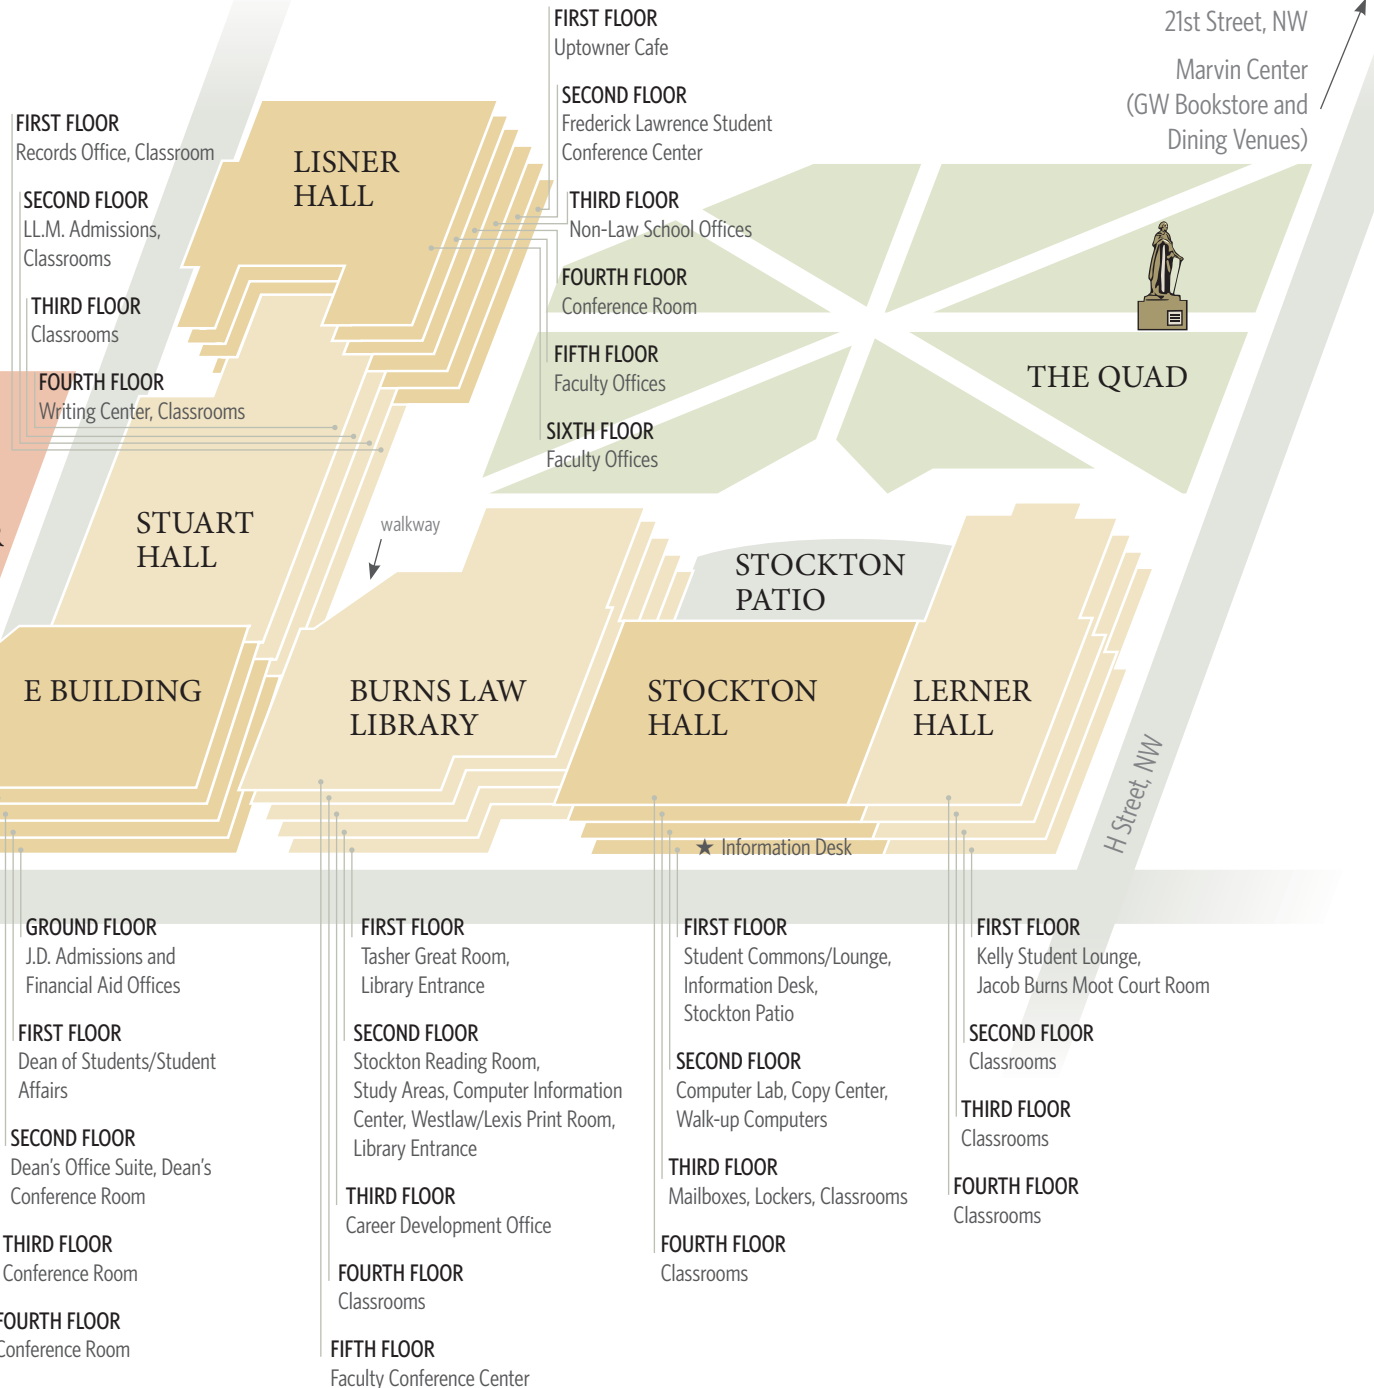

**HOW TO GET BETWEEN BUILDINGS**  
Interior access from other buildings to Lerner, Stockton, Stuart, and Lisner is only available on the second, third, and fourth floors.

**FUTURE HOME OF THE LAW LEARNING CENTER & GARAGE**

1. The White House
2. World Bank
3. International Monetary Fund
4. Department of State
5. U.S. Court of Federal Claims

6. Organization of American States
7. Kennedy Center for the Performing Arts
8. Lincoln Memorial
9. Washington Monument

10. Jefferson Memorial
11. Smithsonian Institution
12. Environmental Protection Agency
13. U.S. Capitol and Congressional Offices

14. U.S. Supreme Court
15. Library of Congress
16. Department of Justice
17. U.S. District Court for the District of Columbia
18. U.S. Patent and Trademark Office

## WASHINGTON, DC METRO

For a complete Metro map, please visit [www.wmata.com](http://www.wmata.com).