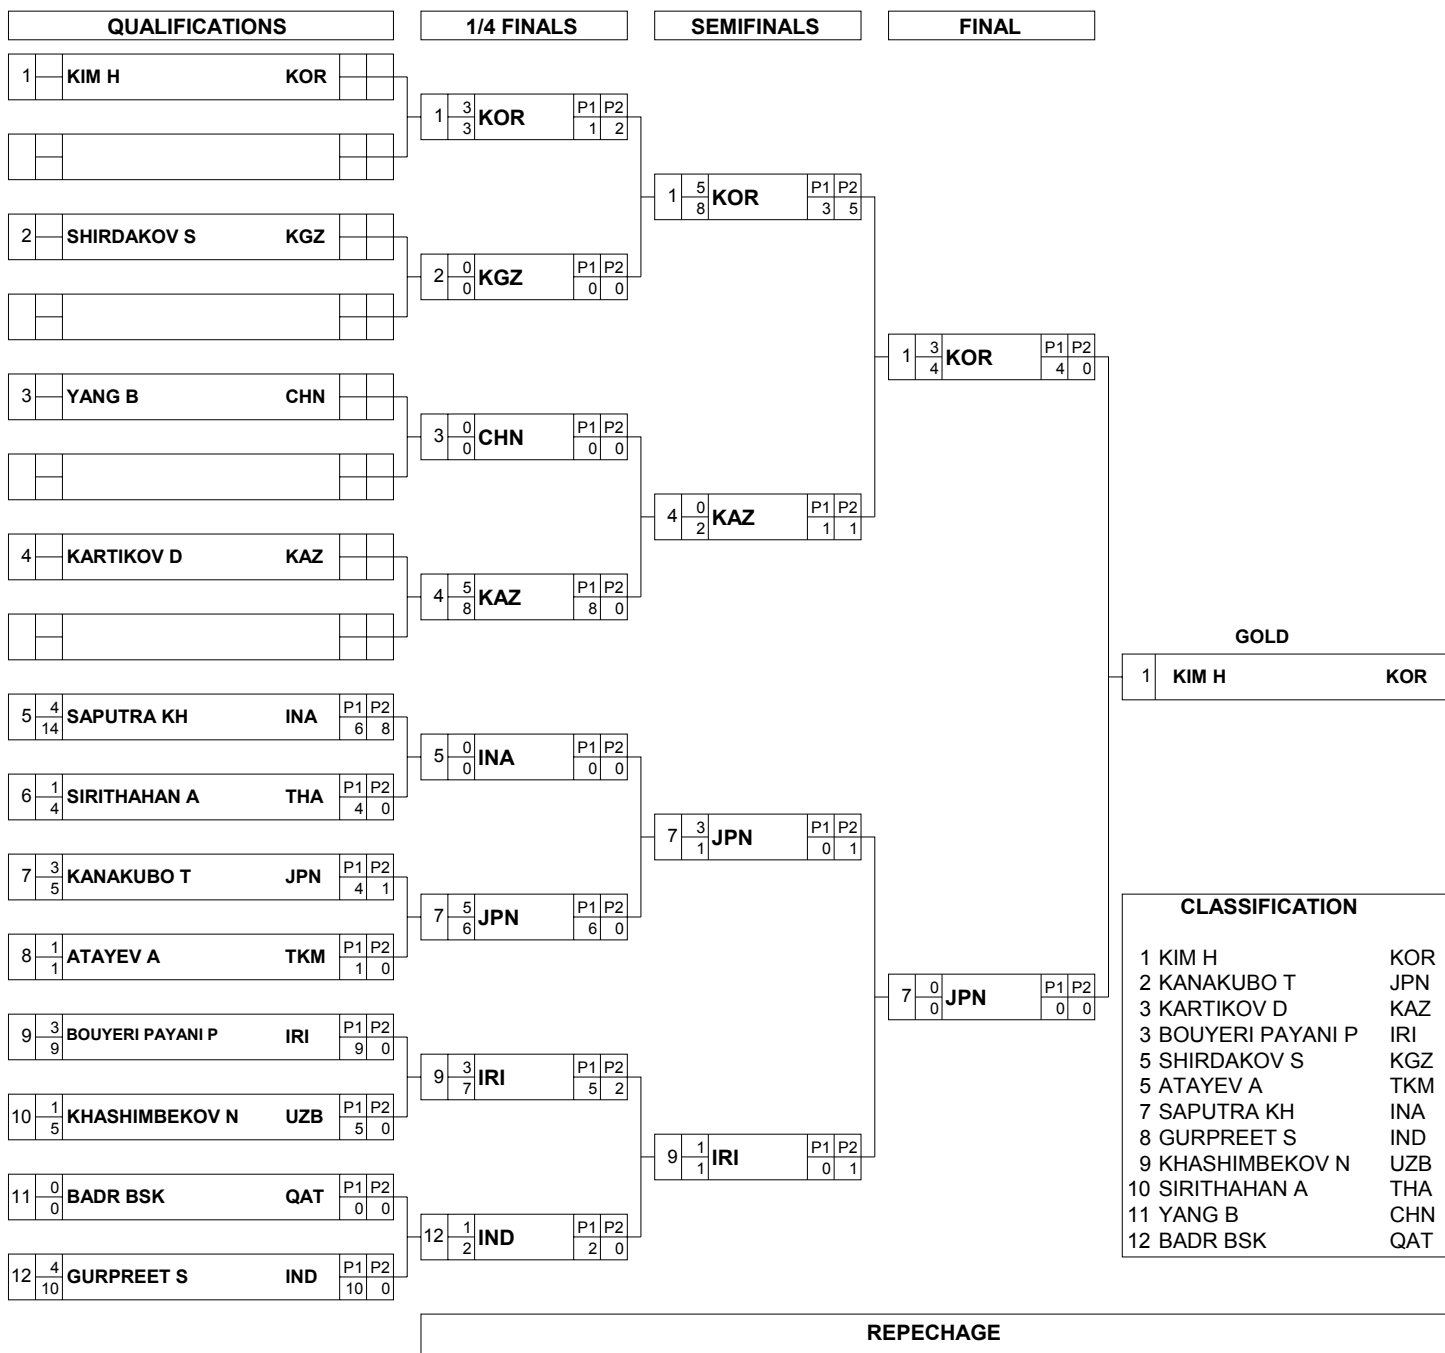

Competition Sheet

체급별 대진 정보

Timing and Results provided by Tissot