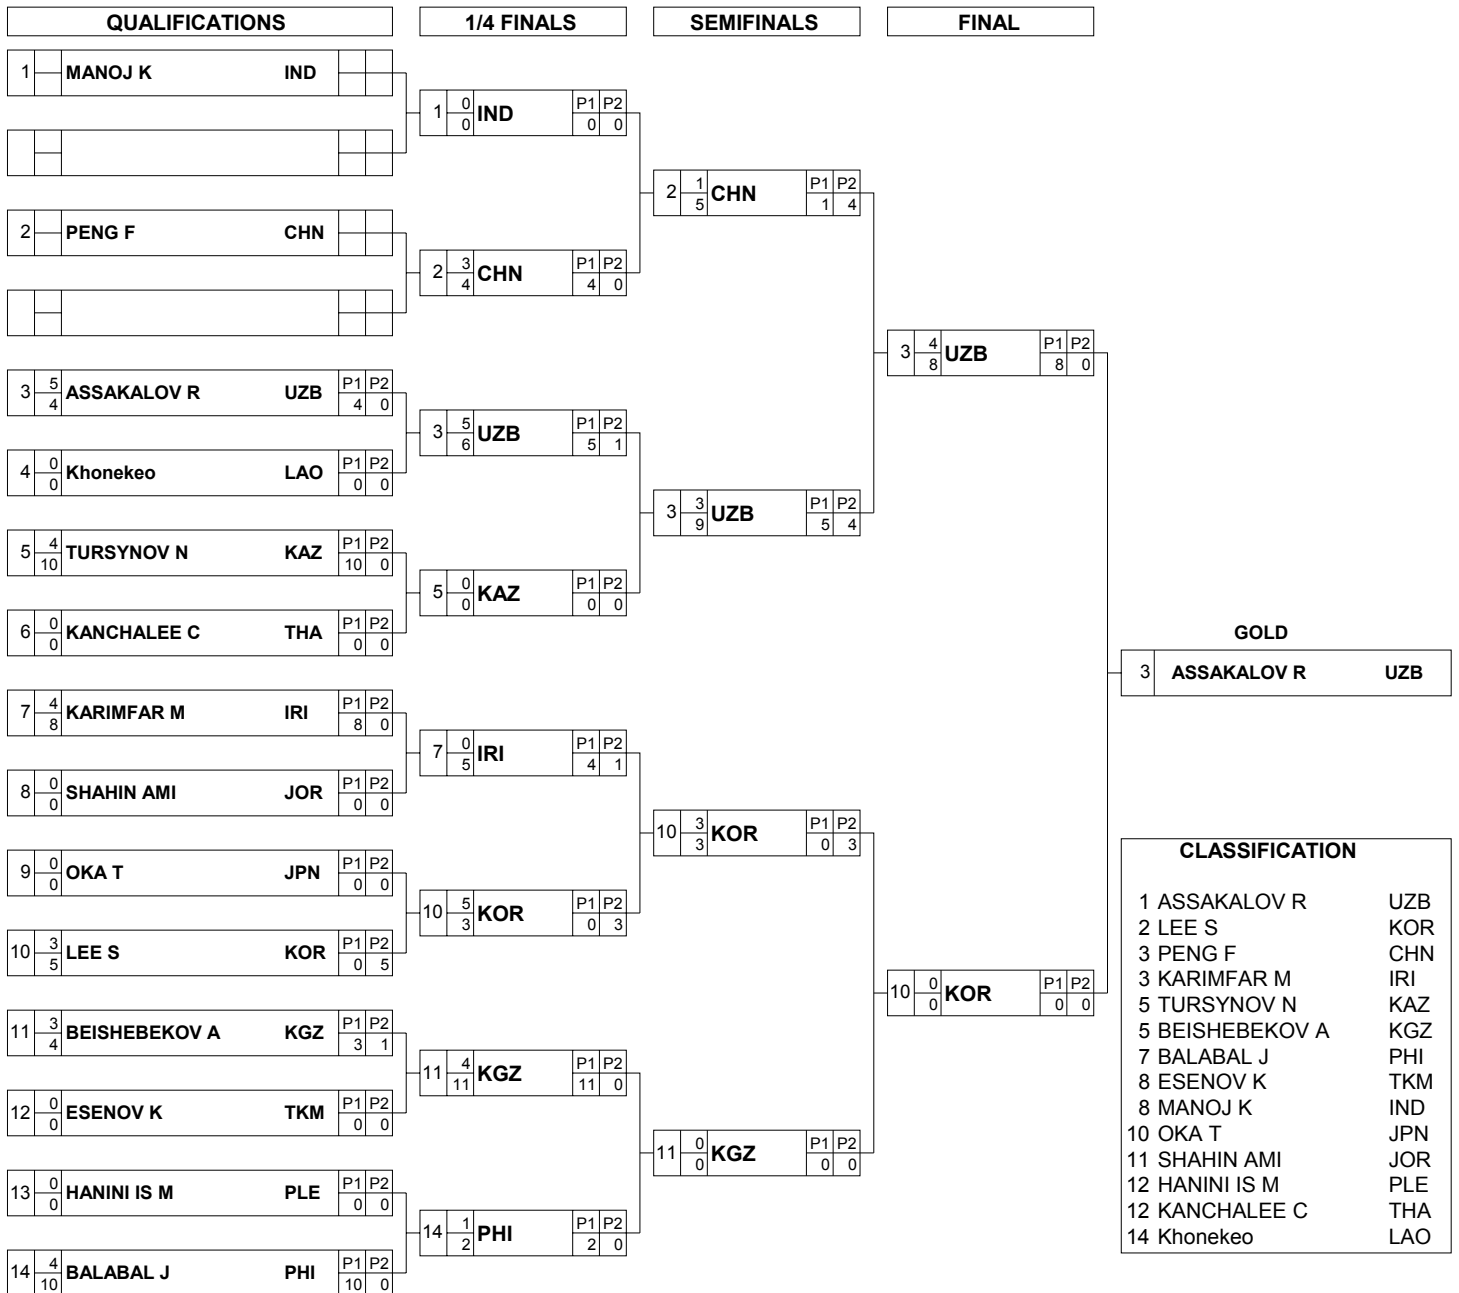

Competition Sheet

체급별 대진 정보

Timing and Results provided by Tissot