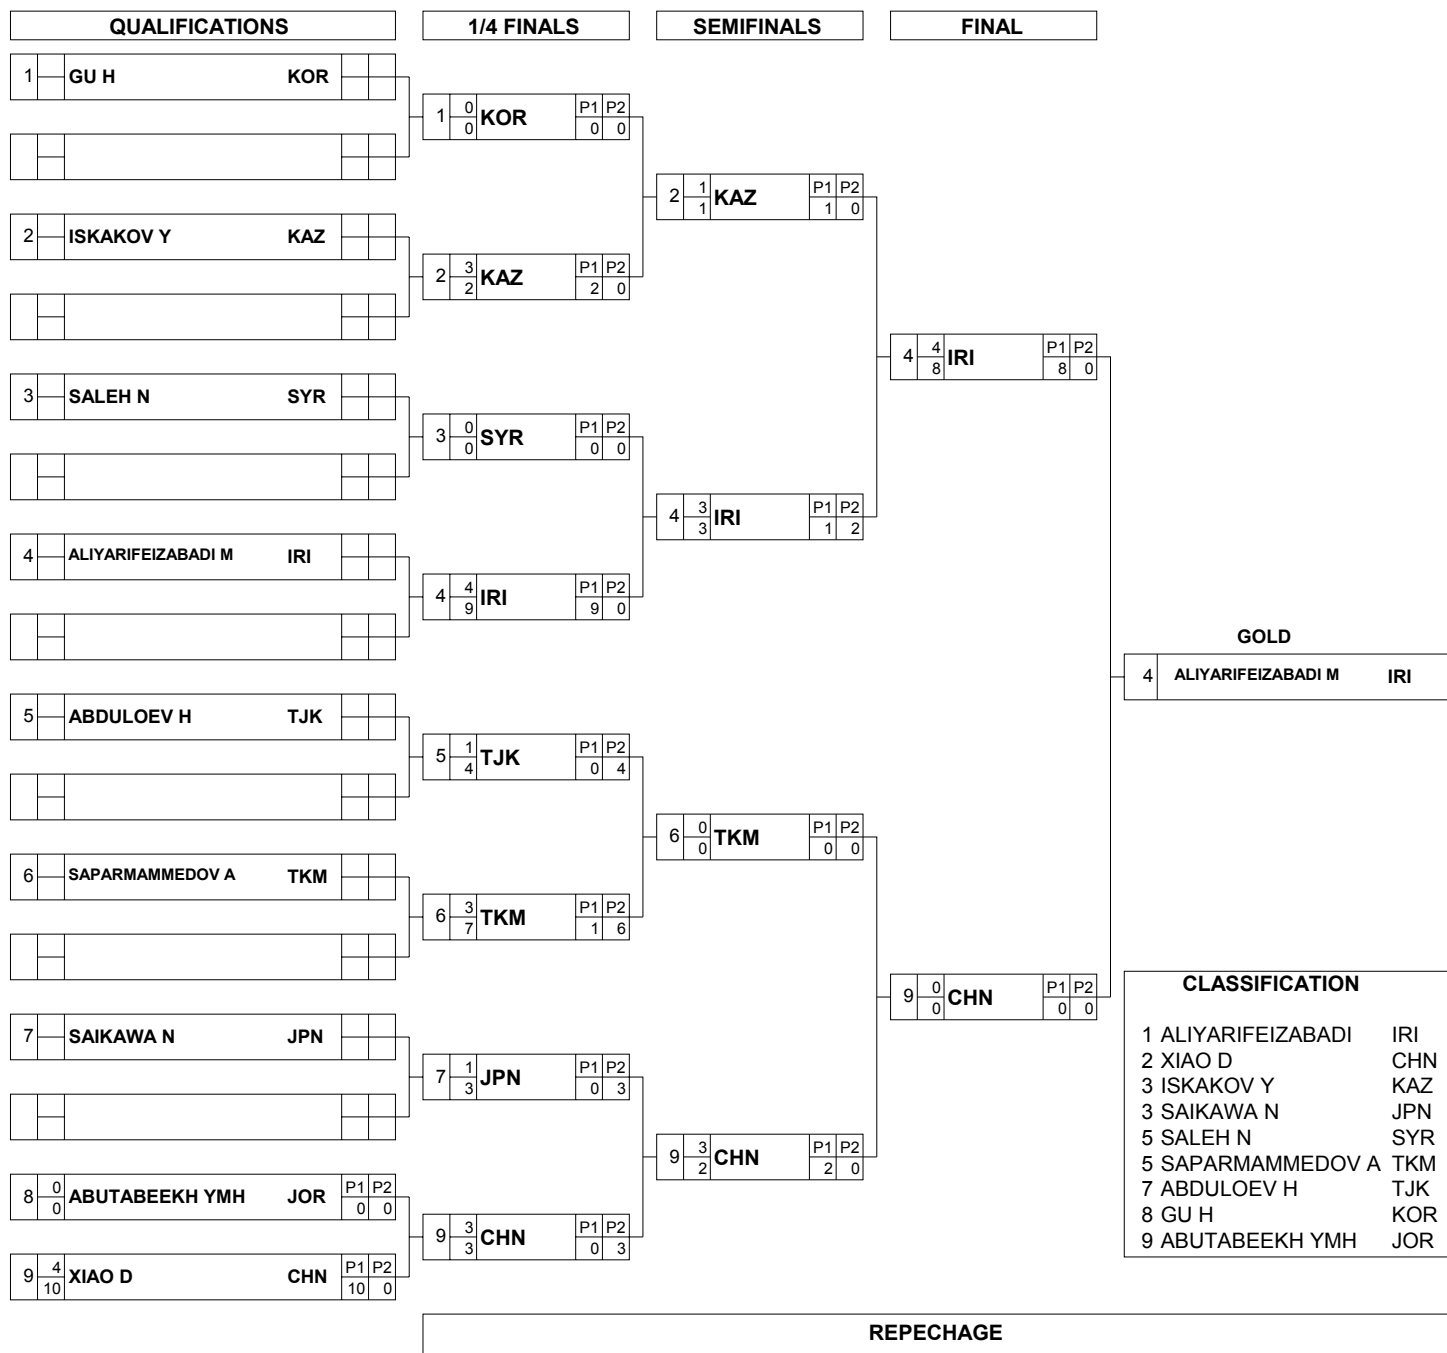

Competition Sheet

체급별 대진 정보

Timing and Results provided by Tissot