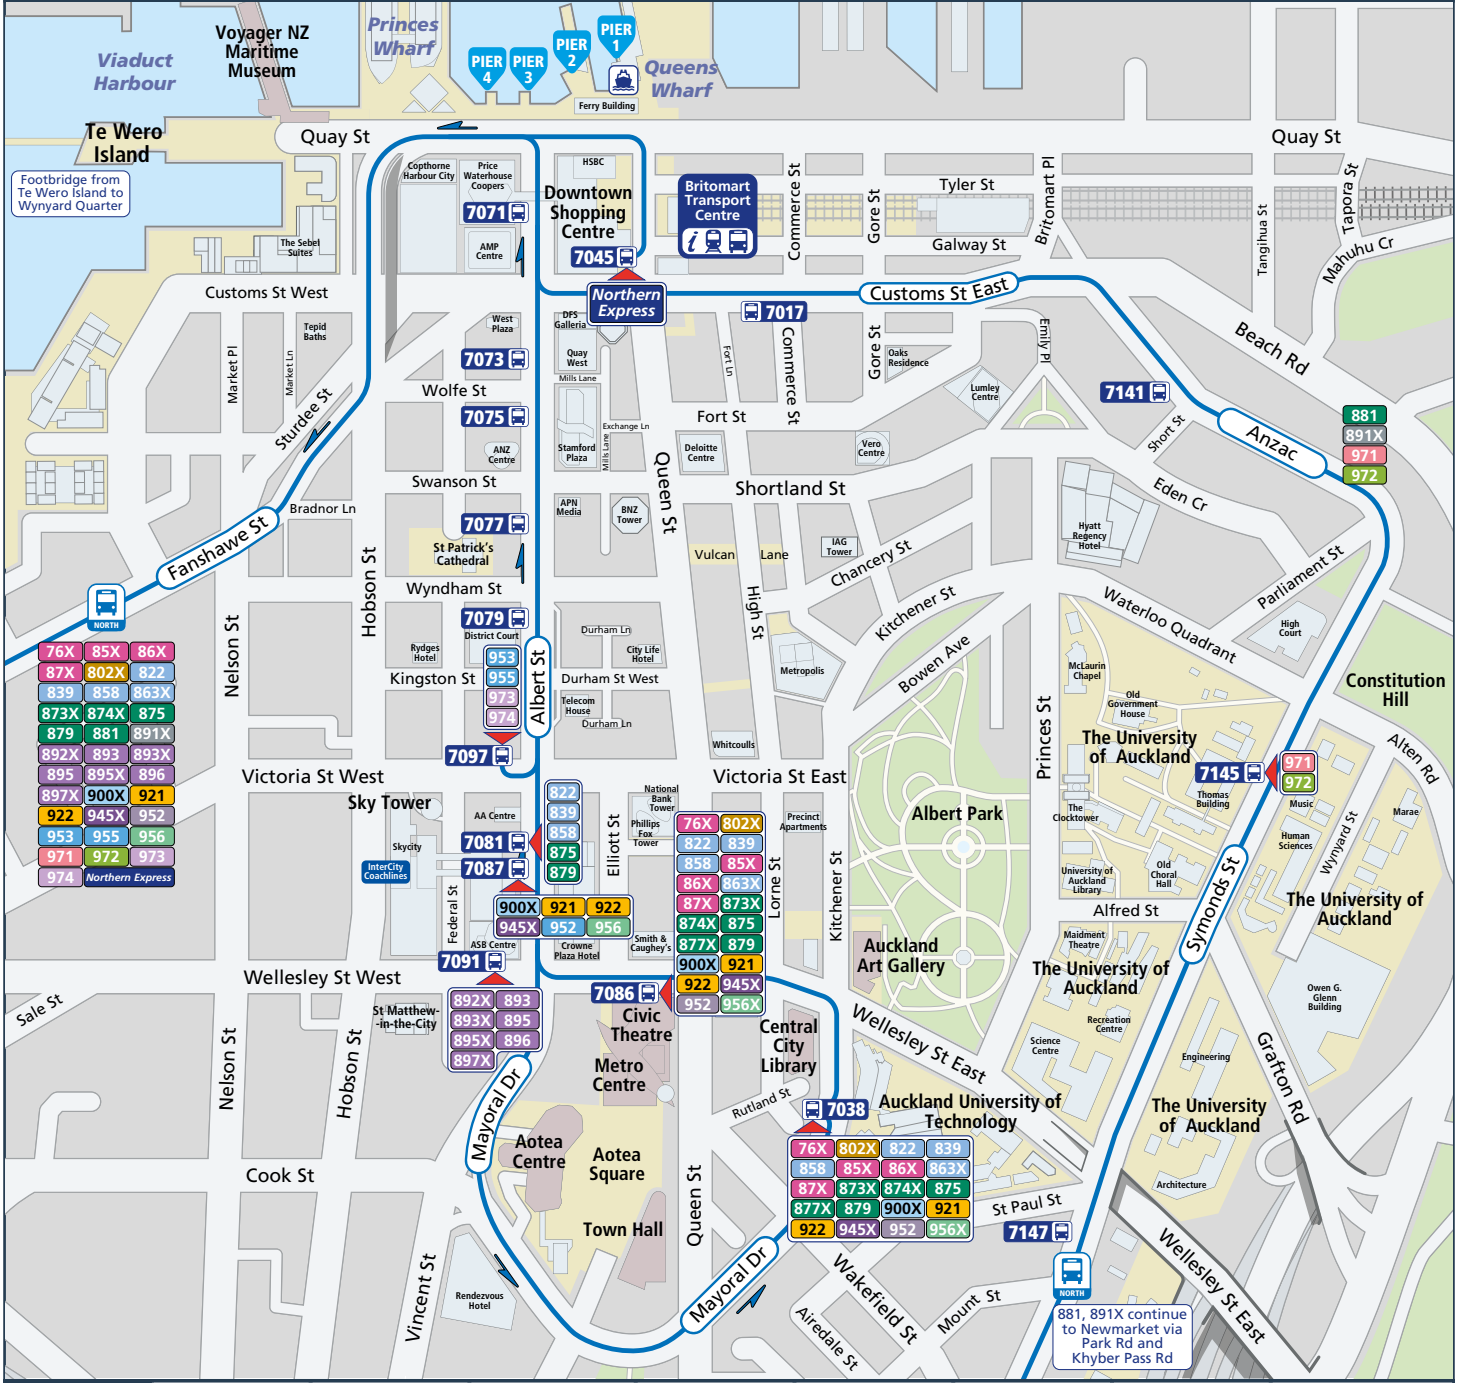

# Where to catch your bus in the city

**1** Use the map on the other side to identify which route(s) will get you to your destination. This map covers the North Shore - other AT Guides for Central, Eastern, Southern and Western may also be of interest.