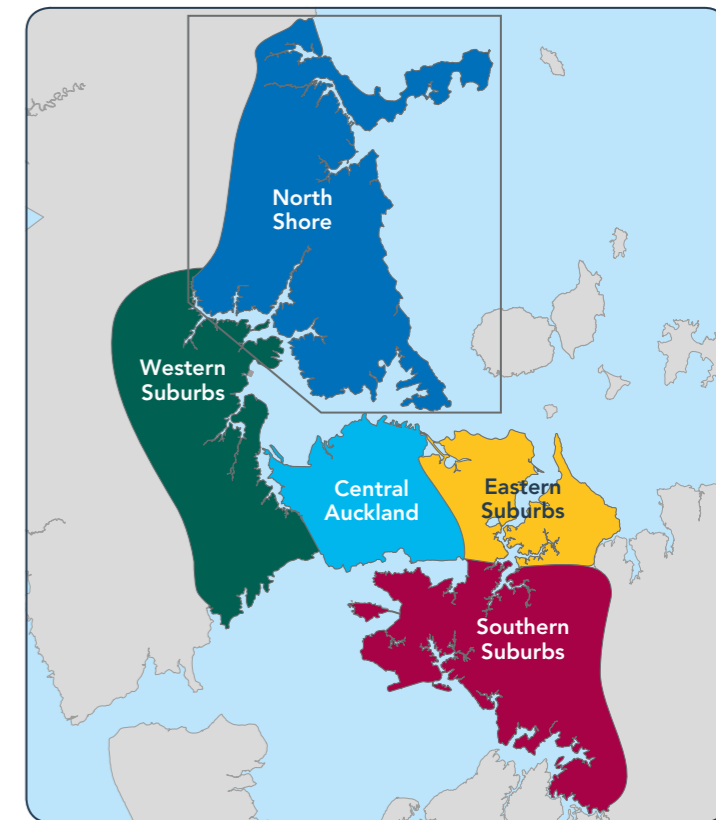

### Real Time Board

Stop **7036**

7036 - Fanshawe St by Victoria... Time: **16:15**

ROUTE	DESTINATION	SCHED	DUE
<b>85X</b>	<b>TORBAY</b>	16:20	05
<b>881</b>	<b>TORBAY</b>	16:20	05
<b>955</b>	<b>WAIRAU RD</b>	16:22	07
<b>858</b>	<b>LONG BAY</b>	16:23	08
<b>NEX</b>	<b>ALBANY</b>	16:24	09

**1** Use the map on the other side to identify which route(s) will get you to your destination. This map covers the North Shore - other AT Guides for Central, Eastern, Southern and Western may also be of interest.

### Destinations/Points of Interest

Suburbs	Map Reference
Albany Village	B3
Arkes Bay	See inset B
Army Bay	See inset B
Bayswater	F8
Bayview	C5
Beach Haven	B7
Belmont	F7
Big Manly	See inset B
Birkdale	C7
Birkenhead	D8
Browns Bay	D2
Campbells Bay	E4
Castor Bay	E5
Chatswood	C8
Cheltenham	G8
Crown Hill	E5
Cuthill	G5
Devonport	D5
Forrest Hill	D5
Glenfield	D2
Greenhithe	A6
Gulf Harbour	See inset B
Hatfield's Beach	See inset A
Hauraki	F7
Hibiscus Coast	See inset
Hillcrest	D7
Little Manly	See inset B
Long Bay	E1
Mairangi Bay	D3
Marlborough	D3
Murrays Bay	D3
Narrow Neck	G8
Northcote	D8
Northcross	C2
Orewa	See inset A
Pinehill	C3
Red Beach	See inset B
Rothesay Bay	E3
Silverdale	See inset B
Stanley Bay	F9
Stammore Bay	See inset B
Sunnyside	D5
Takapuna	E6
Tindalls Beach	See inset B
Torbay	E1
Totaravale	D5
Unsworth Heights	C4
Waikae	E2
Wairoa Valley	D5
Waiwera	See inset A
Westlake	E6
Whangaparaoa	See inset B
Windsor Park	D4
Windy Ridge	C6
Busway Stations	
Akoranga Station	E7
Albany Park & Ride	C3
Constellation Park & Ride	D4
Smales Farm Station	E6
Sunnyside Station	D5
Hospitals	
North Shore Hospital	E6
Shopping	
Albany Centre	C3
Glenfield Mall	C6
Highway	C7
Milford	E5
Shore City (Takapuna)	F4
Stadium/Venue	
Millennium Institute	D6
North Harbour Stadium	C3
North Shore Events Centre	D6
Universities	
AUT North Shore Campus	E7
Massey University	B3