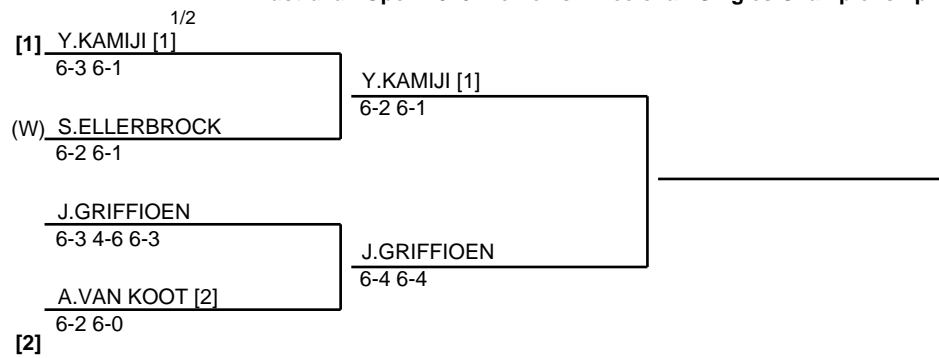

Australian Open 2015 Women's Wheelchair Singles Championship

1st Round

- 1 **KAMIJI, Yui JPN**
- 2 WALRAVEN, Sharon NED
- 3 KRUGER, Katharina GER
- 4 ELLERBROCK, Sabine GER
- 5 BUIS, Marjolein NED
- 6 GRIFFIOEN, Jiske NED
- 7 WHILEY, Jordanne GBR
- 8 **VAN KOOT, Aniek NED**