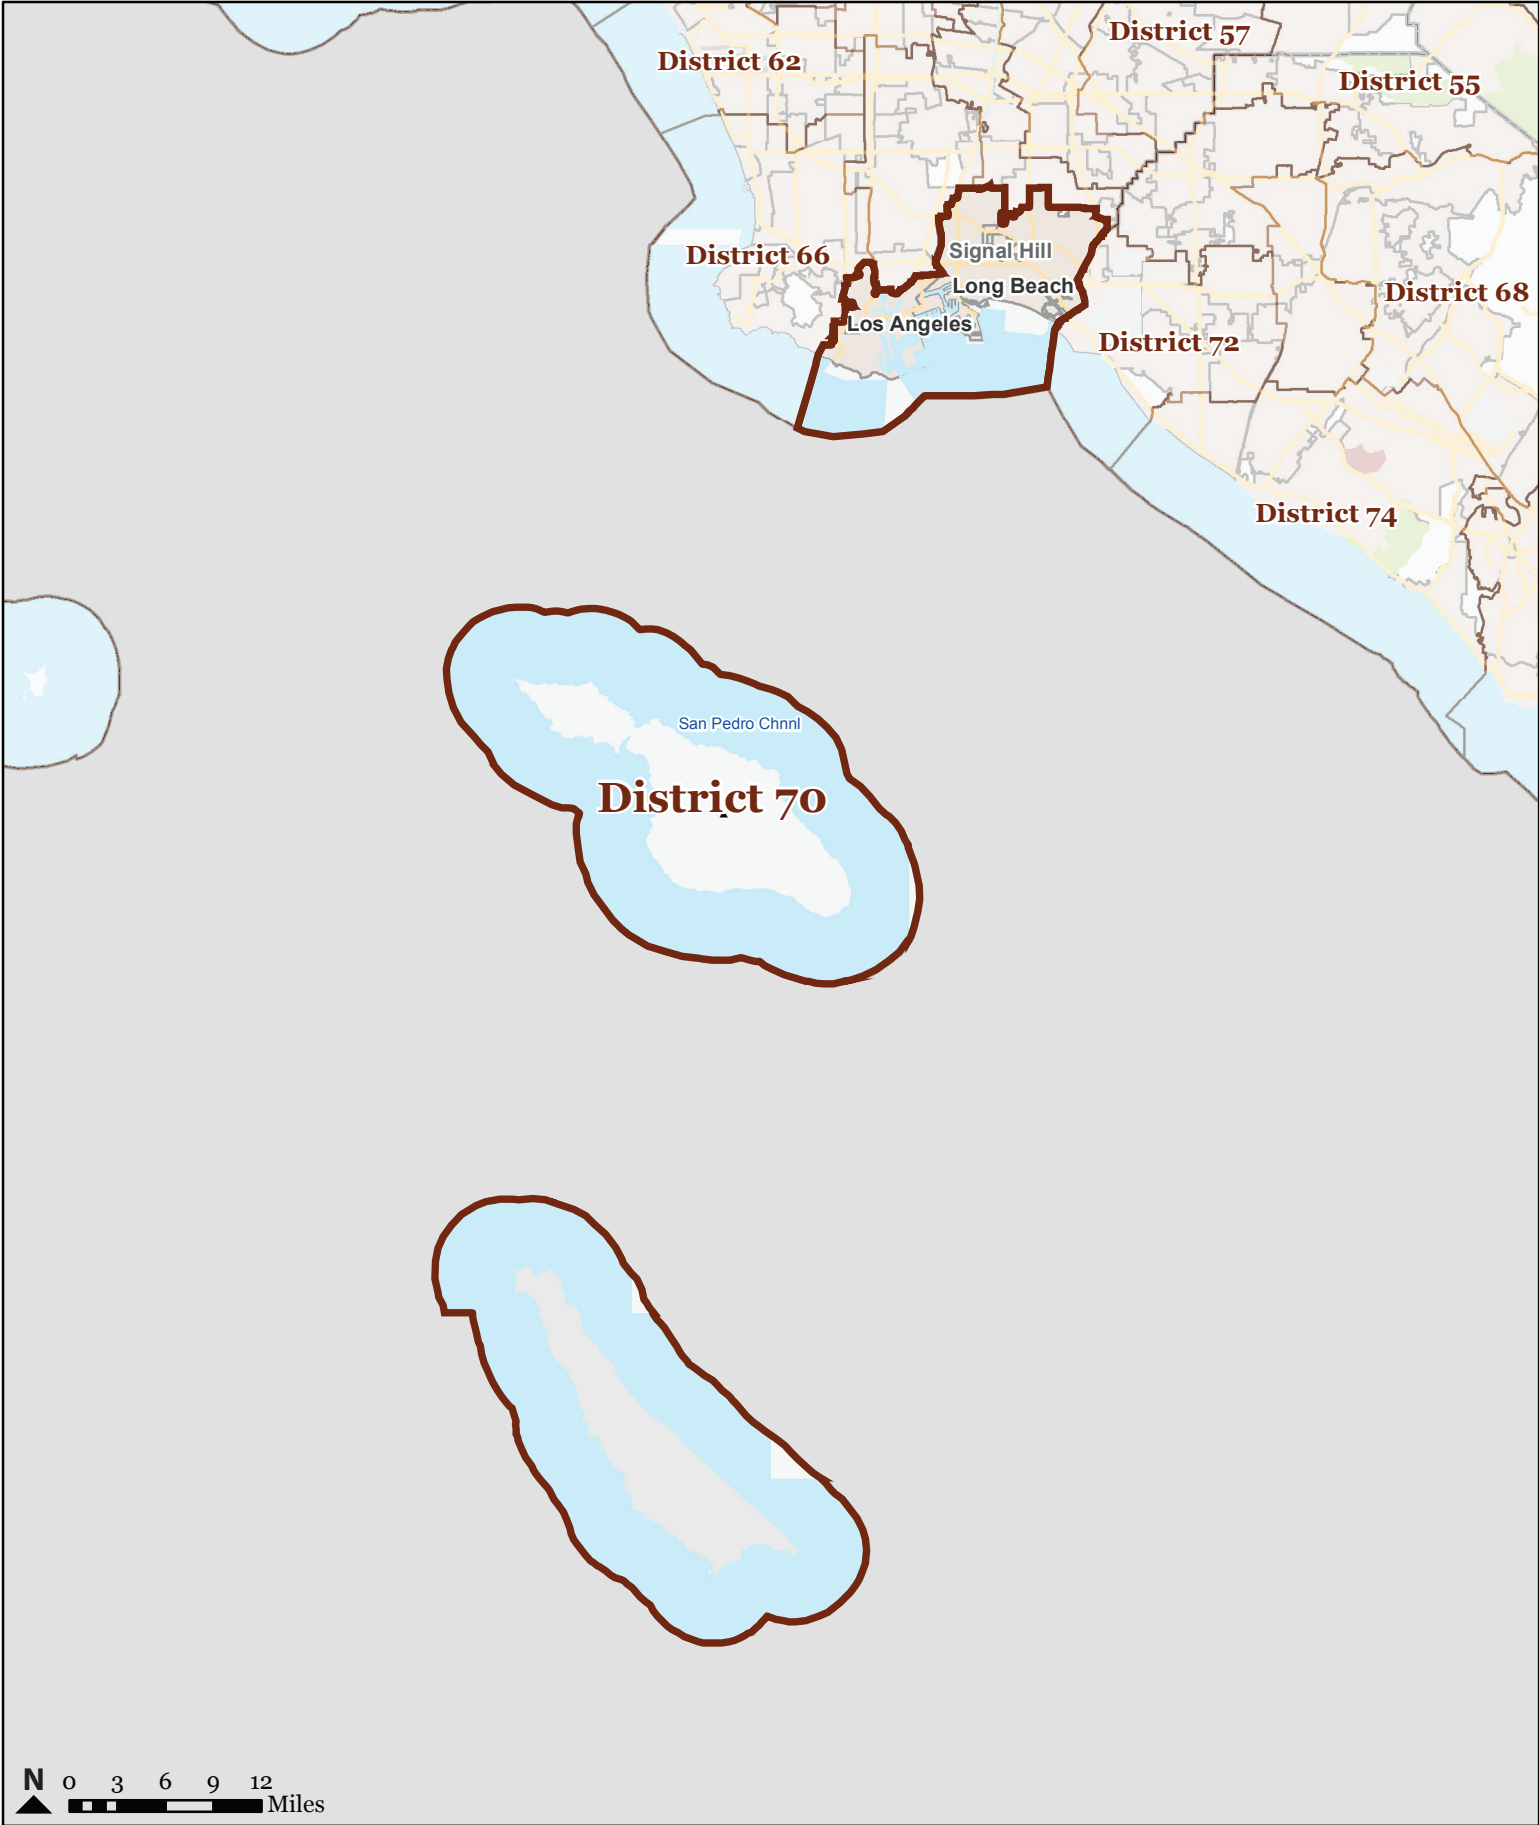

California State Assembly District 70

Map created by Healthy City, a project of the Advancement Project, August 2011. Created from CRC Certified Map: crc_20110815_assembly_certified_statewide.zip SHA-1: 323d2c56df6bf3ad6b3b4e58fd7c5d0338a476b8. Basemap from US Census Bureau TIGER/Line Shapefiles.