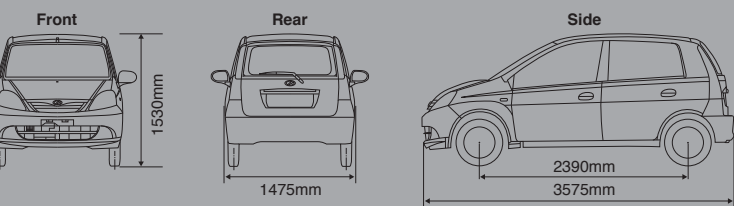

DIMENSIONS

COLOURS

VIVA 660 BX	VIVA 850	VIVA S	VIVA ELITE
Glittering Silver Metallic	Ebony Black Metallic	Medallion Grey Metallic	Midnight Blue Metallic
Ivory White Solid	Ebony Black Metallic	Glittering Silver Metallic	Mystical Purple Metallic
			Ivory White Solid

Warranty Period*

*Terms and conditions apply.

FOR MORE DETAILS

Visit your nearest Perodua showroom or call 1800 88 6600.

Actual accessories may differ from photographs. Please consult your sales advisor. Specifications are subject to change without prior notice.

PERODUA SALES SDN BHD (066332U)

Sungai Choh, Locked Bag 226, 48009 Rawang, Selangor Darul Ehsan, Malaysia.
www.perodua.com.my