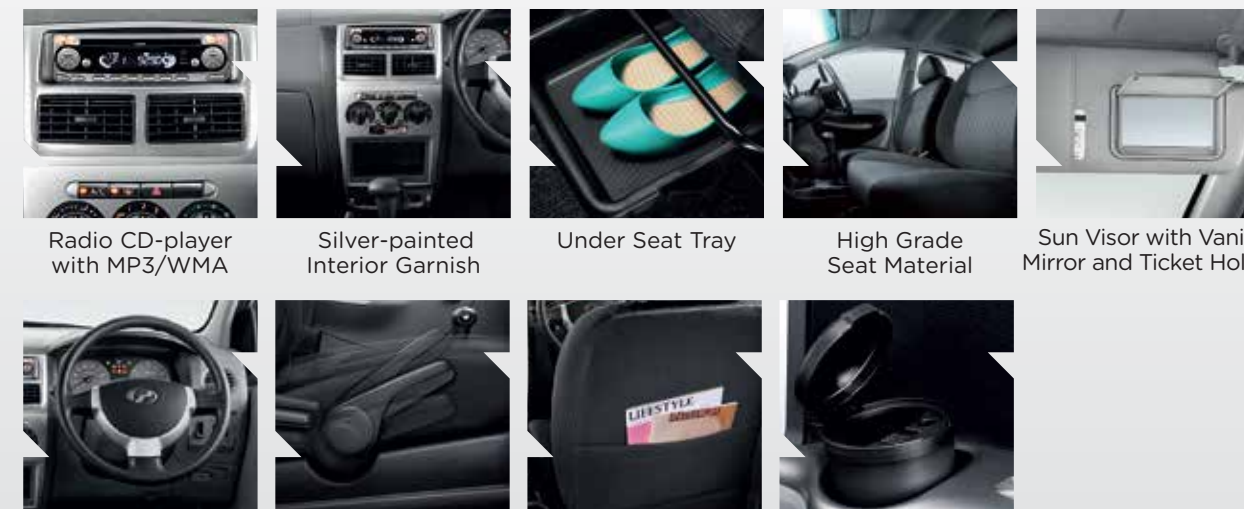

Generous Luggage Area

Comfortable Rear Legroom

VIVA

EXTERIOR

Sleek and aerodynamic, ViVA's form expresses a new-generation compact car design.

VIVA
S-SERIES

More Practical Features For A Better Driving Experience

INTERIOR

Radio CD-player with MP3/WMA

Silver-painted Interior Garnish

Under Seat Tray

High Grade Seat Material

Sun Visor with Vanity Mirror and Ticket Holder

Power Steering

Seat Height Adjuster*

Seat Back Pocket

Portable Multipurpose Container**

*Driver's side only. **Photograph is for illustrative purposes only.

EXTERIOR

Elite Features:
 • New Front Grille • Protruding Hood • Front Bumper with Fog Lamps • Rear Bumper with Rear Reflectors • Side Skirting • 14" 12-spoke Alloy Rims • Door Visor • Chrome Door Handles • UV Protected Glass (All glass)