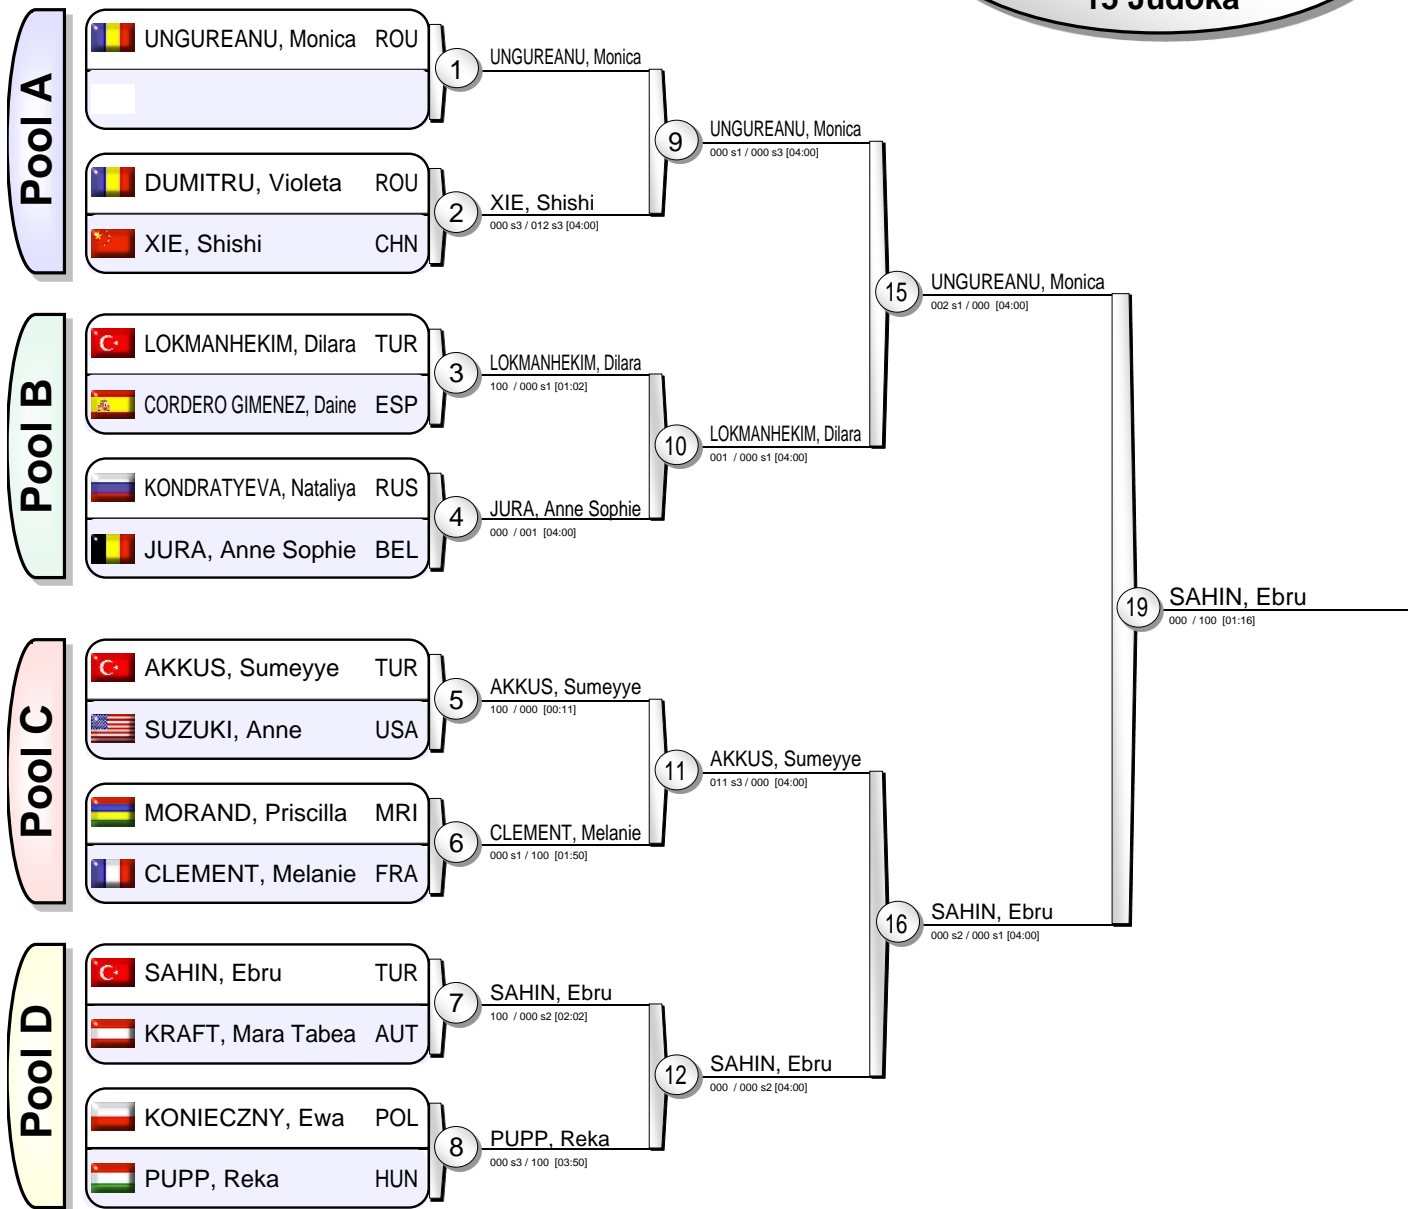

European Open Oberwart 2015

Oberwart (AUT) 14-15 February 2015

-48 kg

15 Judoka

Results		
1.	SAHIN, Ebru	TUR
2.	UNGUREANU, Monica	ROU
3.	AKKUS, Sumeyye	TUR
3.	LOKMANHEKIM, Dilara	TUR
5.	XIE, Shishi	CHN
5.	PUPP, Reka	HUN
7.	JURA, Anne Sophie	BEL
7.	CLEMENT, Melanie	FRA