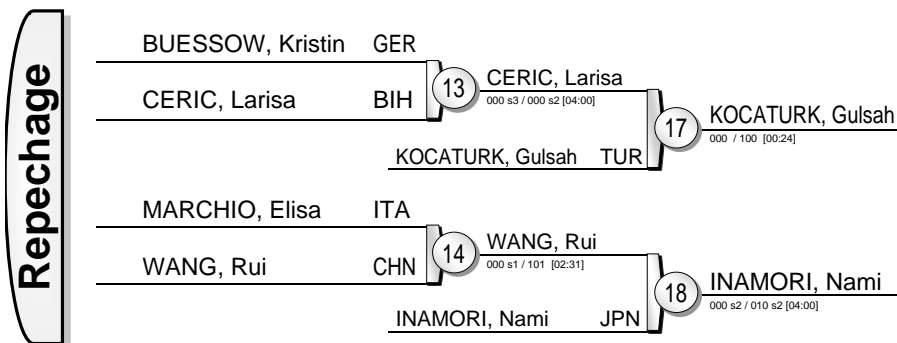

European Open Oberwart 2015

Oberwart (AUT) 14-15 February 2015

+78 kg

12 Judoka

Results		
1.	TACHIMOTO, Megumi	JPN
2.	YU, Song	CHN
3.	KOCATURK, Gulsah	TUR
3.	INAMORI, Nami	JPN
5.	CERIC, Larisa	BIH
5.	WANG, Rui	CHN
7.	BUESSOW, Kristin	GER
7.	MARCHIO, Elisa	ITA