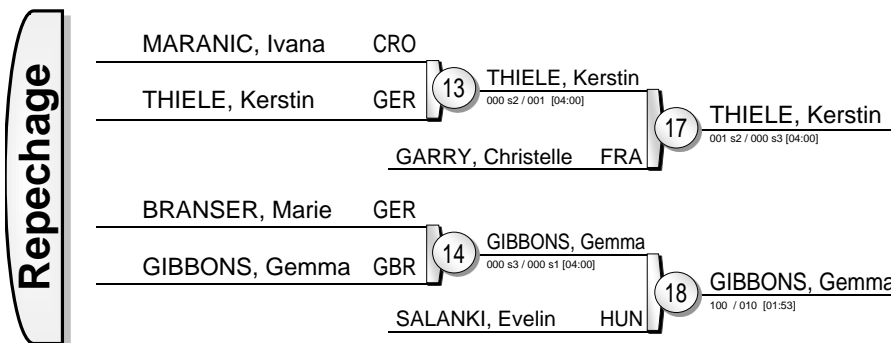

Results		
1.	UMEKI, Mami	JPN
2.	HAMADA, Shori	JPN
3.	THIELE, Kerstin	GER
3.	GIBBONS, Gemma	GBR
5.	GARRY, Christelle	FRA
5.	SALANKI, Evelin	HUN
7.	MARANIC, Ivana	CRO
7.	BRANSER, Marie	GER