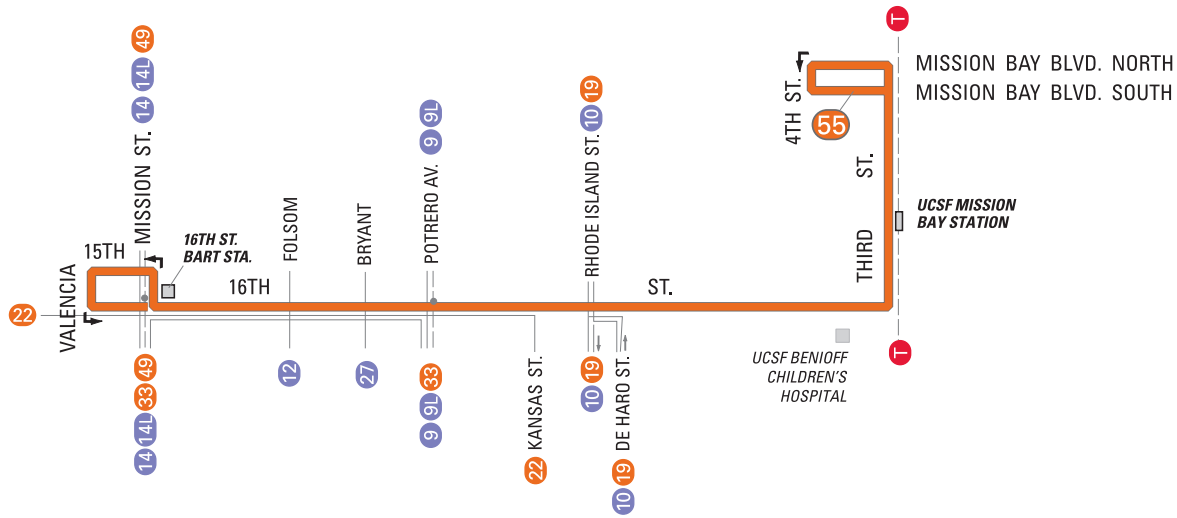

55 16TH ST.

effective 1/26/15

MAP NOT TO SCALE

- 55 Terminal
- Local service
- Connecting Muni service
- Express service
- Station
- XX XX Weekday approximately 7 - 9 a.m. and 4 - 6 p.m.

SERVICE AREA