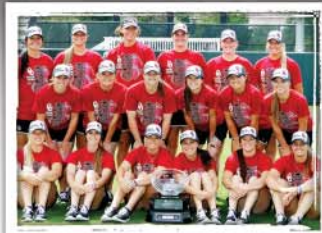

CUMULATIVE RECORD OF  
**162-27**  
(.857) WINNING PERCENTAGE

**THREE**  
BIG 12 TITLES

*A Class*  
OF THEIR  
**OWN**

**THREE**  
TRIPS TO THE WCWS

**ONE**  
NATIONAL CHAMPIONSHIP

2012 BIG 12 CHAMPIONS

2013 BIG 12 CHAMPIONS

2013 NATIONAL CHAMPIONS

2014 BIG 12 CHAMPIONS

**2015 SOFTBALL MEDIA GUIDE**