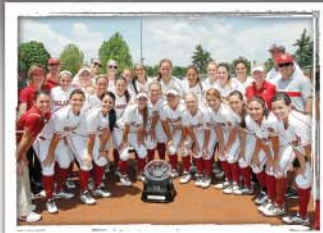

CUMULATIVE RECORD OF  
**162-27**  
(.857) WINNING PERCENTAGE

**THREE**  
BIG 12 TITLES

*A Class*  
OF THEIR  
**OWN**

**THREE**  
TRIPS TO THE WCWS

**ONE**  
NATIONAL CHAMPIONSHIP

2012 BIG 12 CHAMPIONS

2013 BIG 12 CHAMPIONS