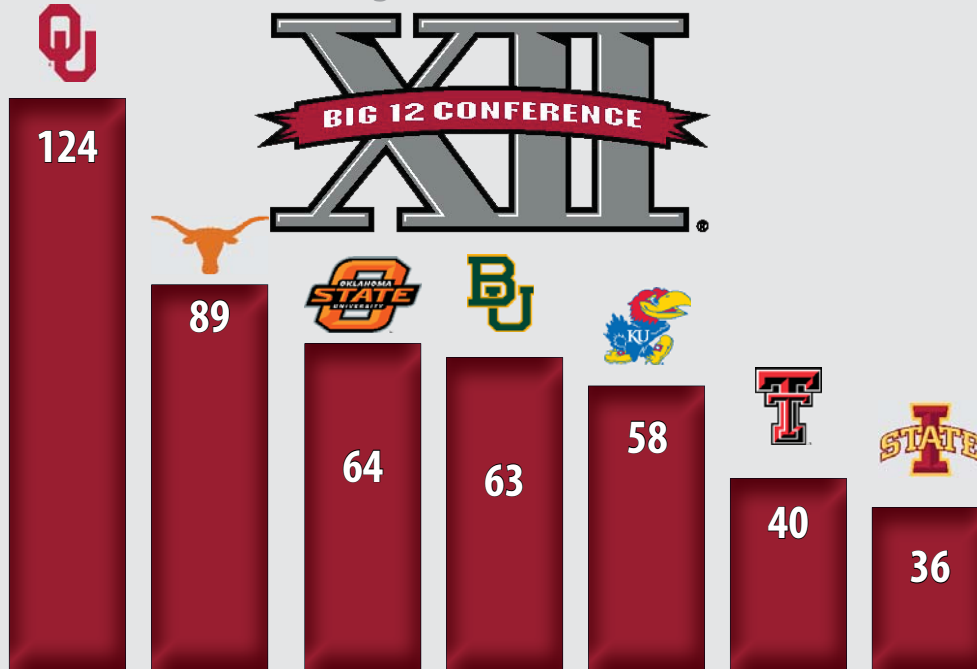

All-Big 12 honors

TWO NATIONAL CHAMPIONSHIPS 🏆 NINE WCWS APPEARANCES 🏆 ELEVEN BIG 12 CHAMPIONSHIPS 🏆