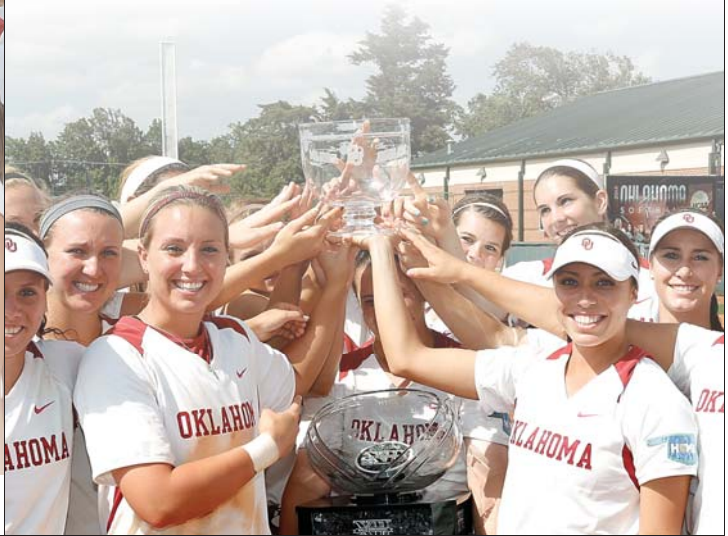

The Sooners' work in the Bedlam series is even more impressive. Since the official start of The Bedlam Series (2001), the trophy hasn't left Norman. OU has won it outright 12 of the 14 years and retained it after splits in 2003 and 2010. Since the start of Big 12 play, OU has done no worse than a split with Oklahoma State in the regular season series, while claiming the series in 16 of 19 years.